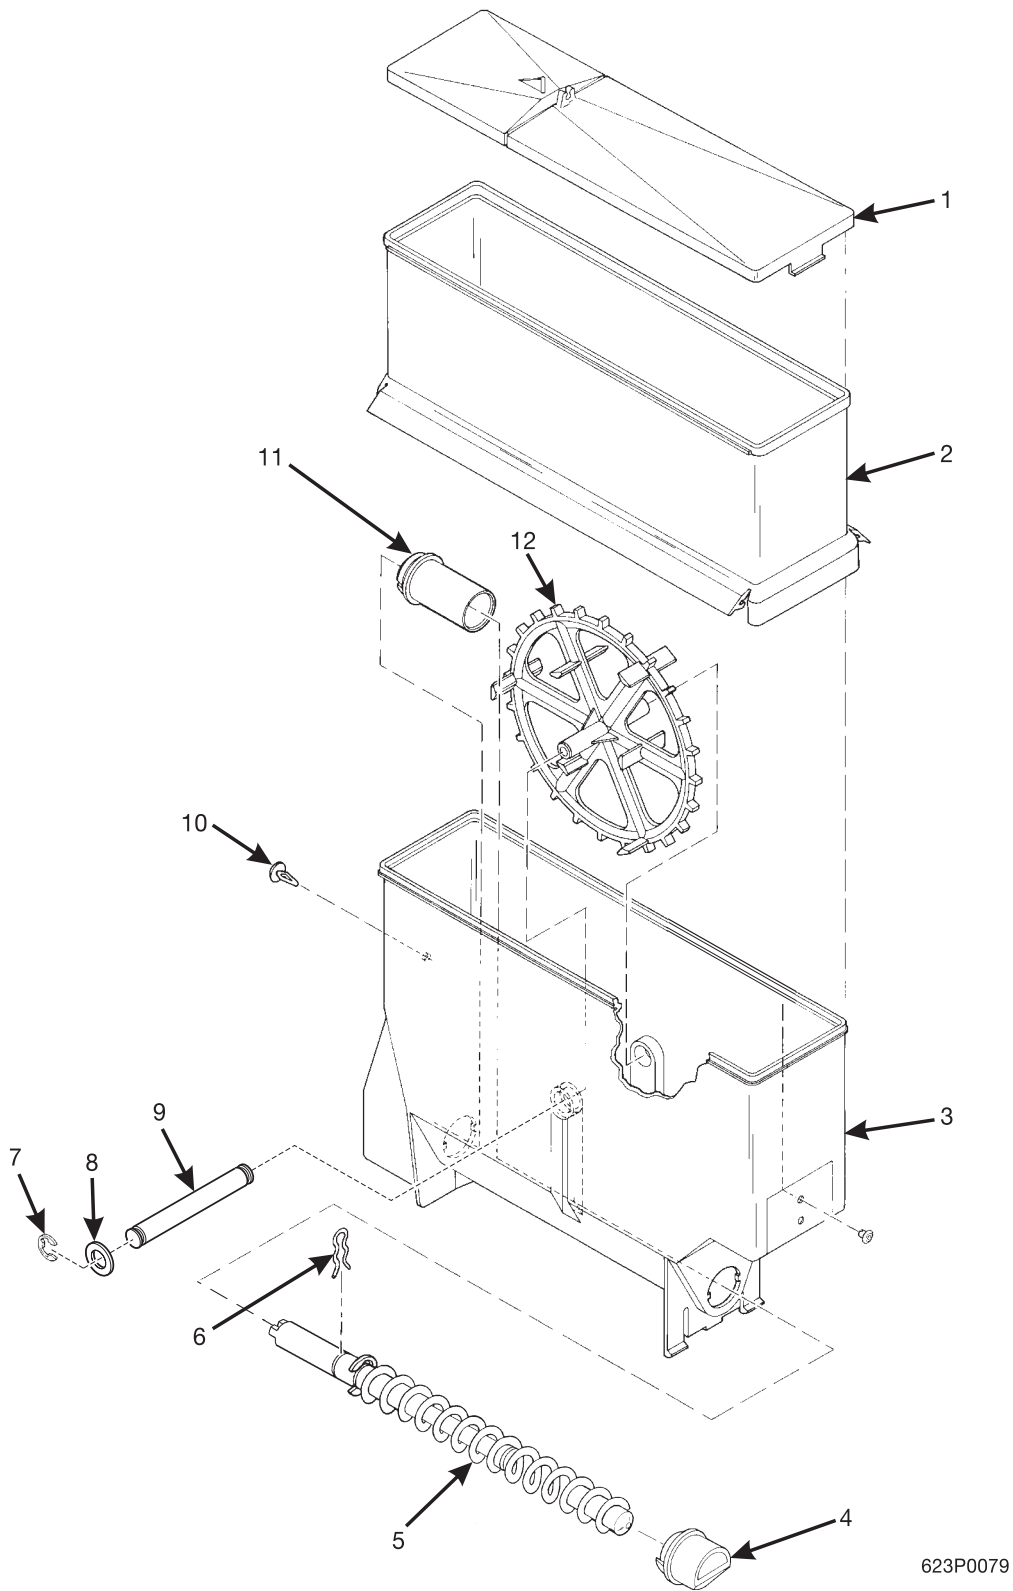

EuroDrink Parts Manual

623P0079

Figure 61. Canister Assembly 6237449

EuroDrink Parts Manual

TABLE 61. CANISTER ASSEMBLY 6237449

INDEX	PART NUMBER	DESCRIPTION	QTY
-	6237449	CANISTER ASSEMBLY - 1 SLV - W/MIXING	-
1	6237023	LID - CANISTER	1
2	6237008	SLEEVE - CANISTER 4 IN	1
3	6237176	BASE - CANISTER	1
4	6237063	NOZZLE - DISPENSING - CANISTER	1
5	6237178	AUGER AND SHAFT ASSEMBLY	1
6	6337020	CLIP - SPRING	1
7	9900415	RETAINING RING REINF E TYP.1	2
8	6237116	WASHER - SEAL - WEAR PLATE	2
9	6237167	SHAFT - CANISTER	1
10	6237053	FASTENER - PUSH IN	1
11	6237014	BEARING - CANISTER	1
12	6237181	MIXING WHEEL	1