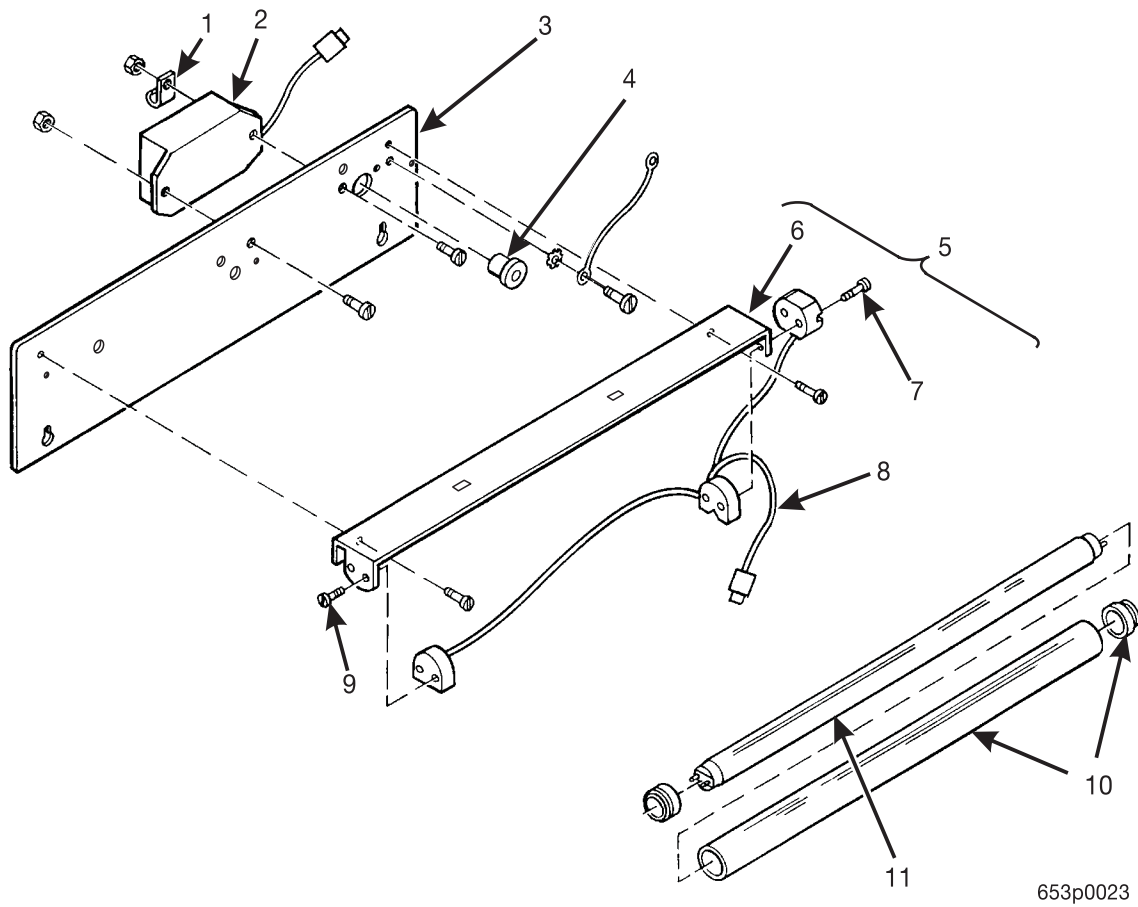

EuroDrink Parts Manual

Figure 32. Service Light and Bracket Assembly - U.S.

EuroDrink Parts Manual

TABLE 32. SERVICE LIGHT AND BRACKET ASSEMBLY - U.S.

INDEX	PART NUMBER	DESCRIPTION	QTY
-	6231372	SERVICE LIGHT/BRACKER ASSEMBLY - 115V	1
1	1452139	RETAINER - HARNESS	1
2	3151058	BALLAST ASSEMBLY	1
3	6231559	BRACKET - SERVICE LIGHT	1
4	3106154	BUSHING - #SB875	1
5	6231232	LIGHT ASSEMBLY - FLUORESCENT (INCLUDES INDEX NUMBERS 6-9)	1
6	2272036	BRACKER - LOWER LIGHT	1
7	3107171	SCREW - #4-36 X 5/8	2
8	2346016	HARNESS - FLUORESCENT LIGHT	1
9	1452076	SCREW - #4-36 X .437	2
10	6232305	LAMP SLEEVE AND END CAPS ASSEMBLY	1
11	2222096	FLUORESCENT LAMP	1