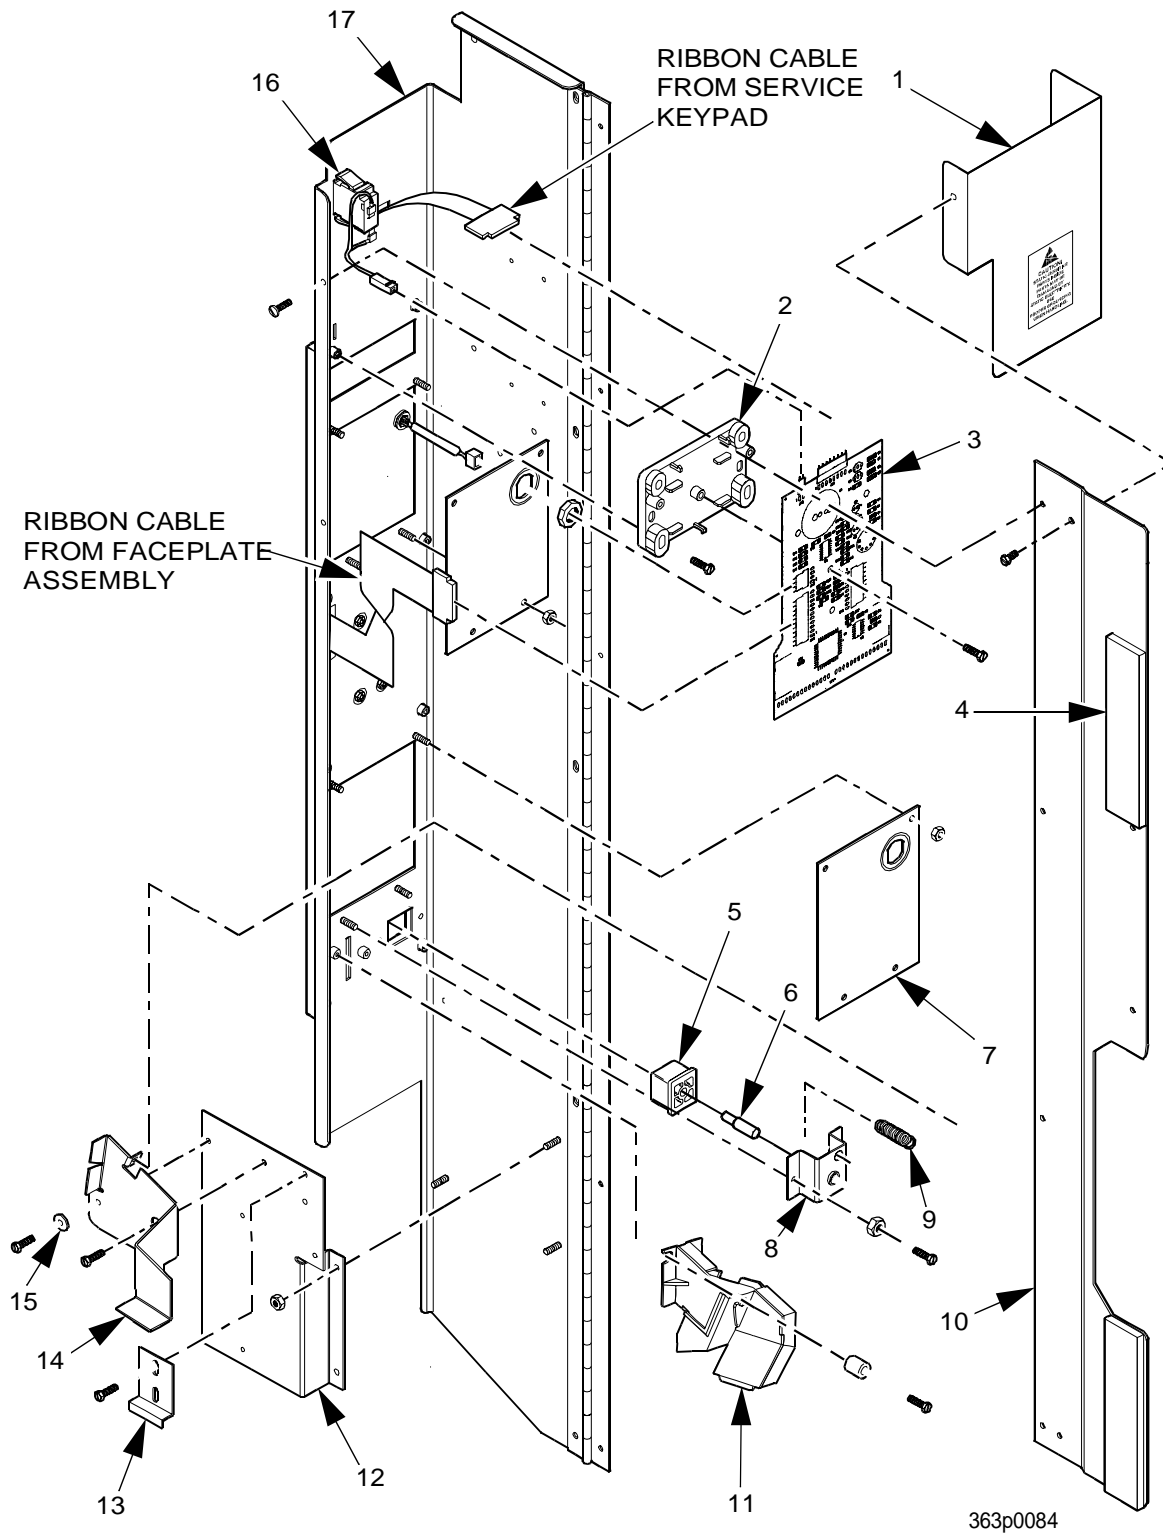

EuroDrink Parts Manual

Figure 22. Monetary Panel Assembly - Part 2

EuroDrink Parts Manual

TABLE 22. MONETARY PANEL ASSEMBLY - PART 2

INDEX	PART NUMBER	DESCRIPTION	QTY.
1	1575029	COVER - DISPLAY	1
2	1475099	BRACKET - PCB - DISPLAY	1
3	9989685	PCB ASSEMBLY - DISPLAY	1
4	3122056	MAGNET RETAINER COIN CHANGER	1
5	1475026	BUTTON - COIN RETURN	1
6	1475072	SHAFT - RETURN BUTTON	1
7	-	LOWER MONETARY POSITION (FIGURE 25)	-
8	1571079	BRACKET - COIN RETURN BUTTON	1
9	1127808	SPRING SHELF RESET	1
10	1575057	PLATE - MAGNET MOUNTING	1
11	1575003	COIN CHUTE ASSEMBLY	OPT.
12	1571081	BRACKET ASSEMBLY - COIN MECHANISM	OPT.
13	6231037	CLAMP - CABLE	1
14	1571113	ARM - SCAVENGER	1
15	2204093	WASHER - SCAVENGER BAR	1
16	1401110	SWITCH	1
17	1575094	PANEL WELD ASSEMBLY - MONETARY	1