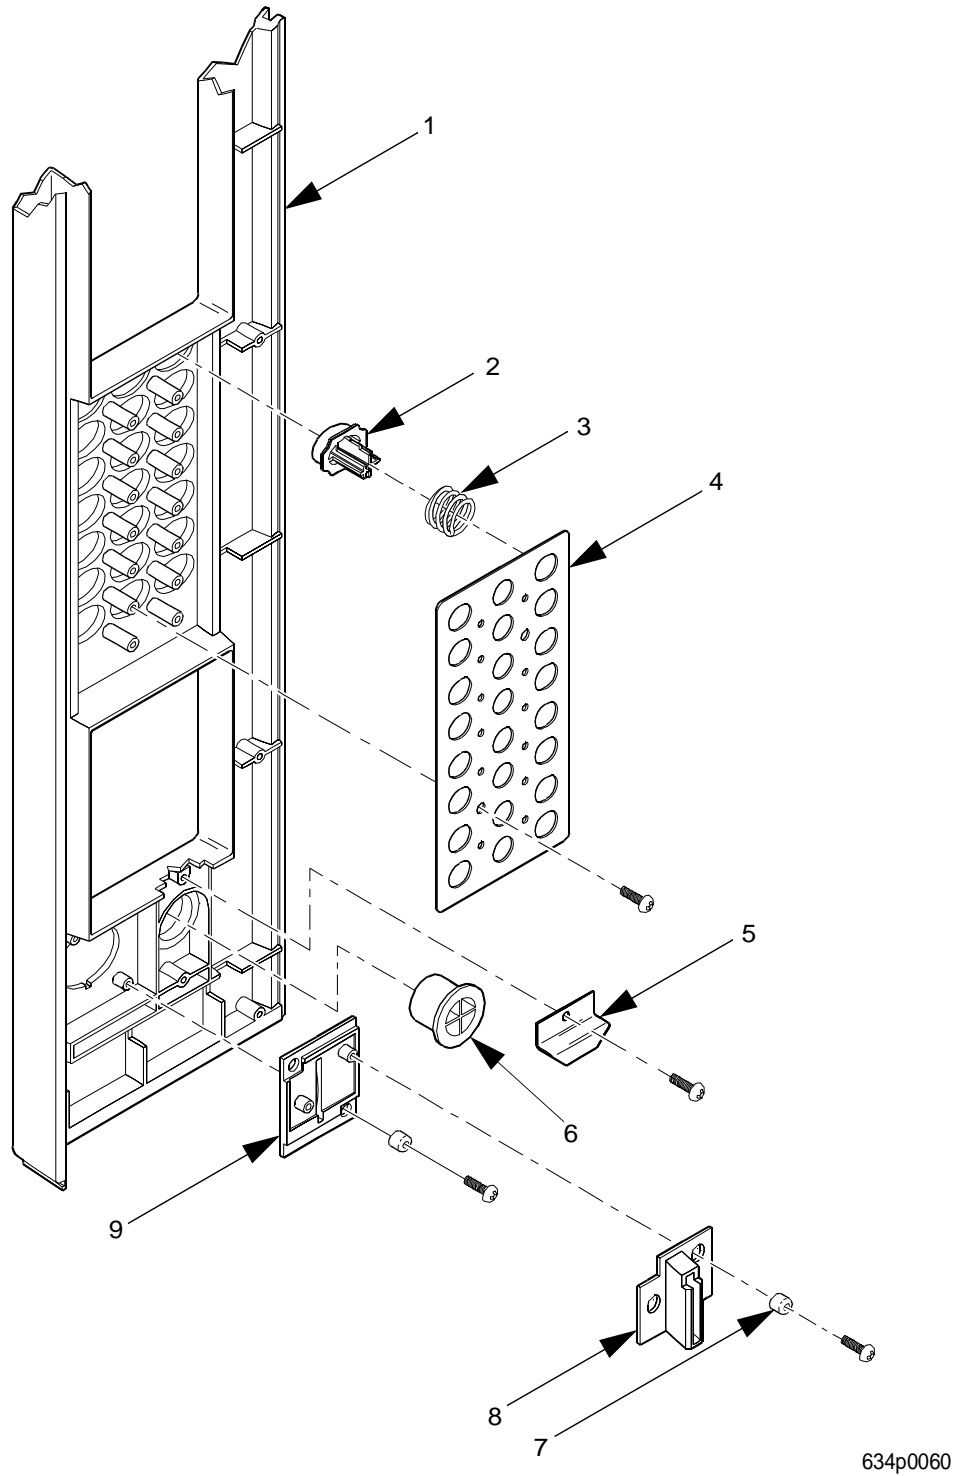

EuroDrink Parts Manual

Figure 5. Millennium Trim - Part 3

EuroDrink Parts Manual

TABLE 5. MILLENNIA TRIM - PART 3

INDEX	PART NUMBER	DESCRIPTION	QTY
1	1572213	RIGHT HAND TRIM-UPPER-"A-21"	1
2	1572212	ARRAY-PUSH BUTTON SELECTION	1
3	1572224	SPRING-PUSH BUTTON	21
4	1572223	PLATE-STOP BUTTONS	1
5	1572292	RETAINER-RETURN BUTTON	1
6	1572210	COIN RETURN BUTTON-"A-2"	1
7	2302053	SPACER CUP	4
8	1572323	EXTENSION-COIN INSERT	1
9	1572209	COIN INSERT-"A-1"	1