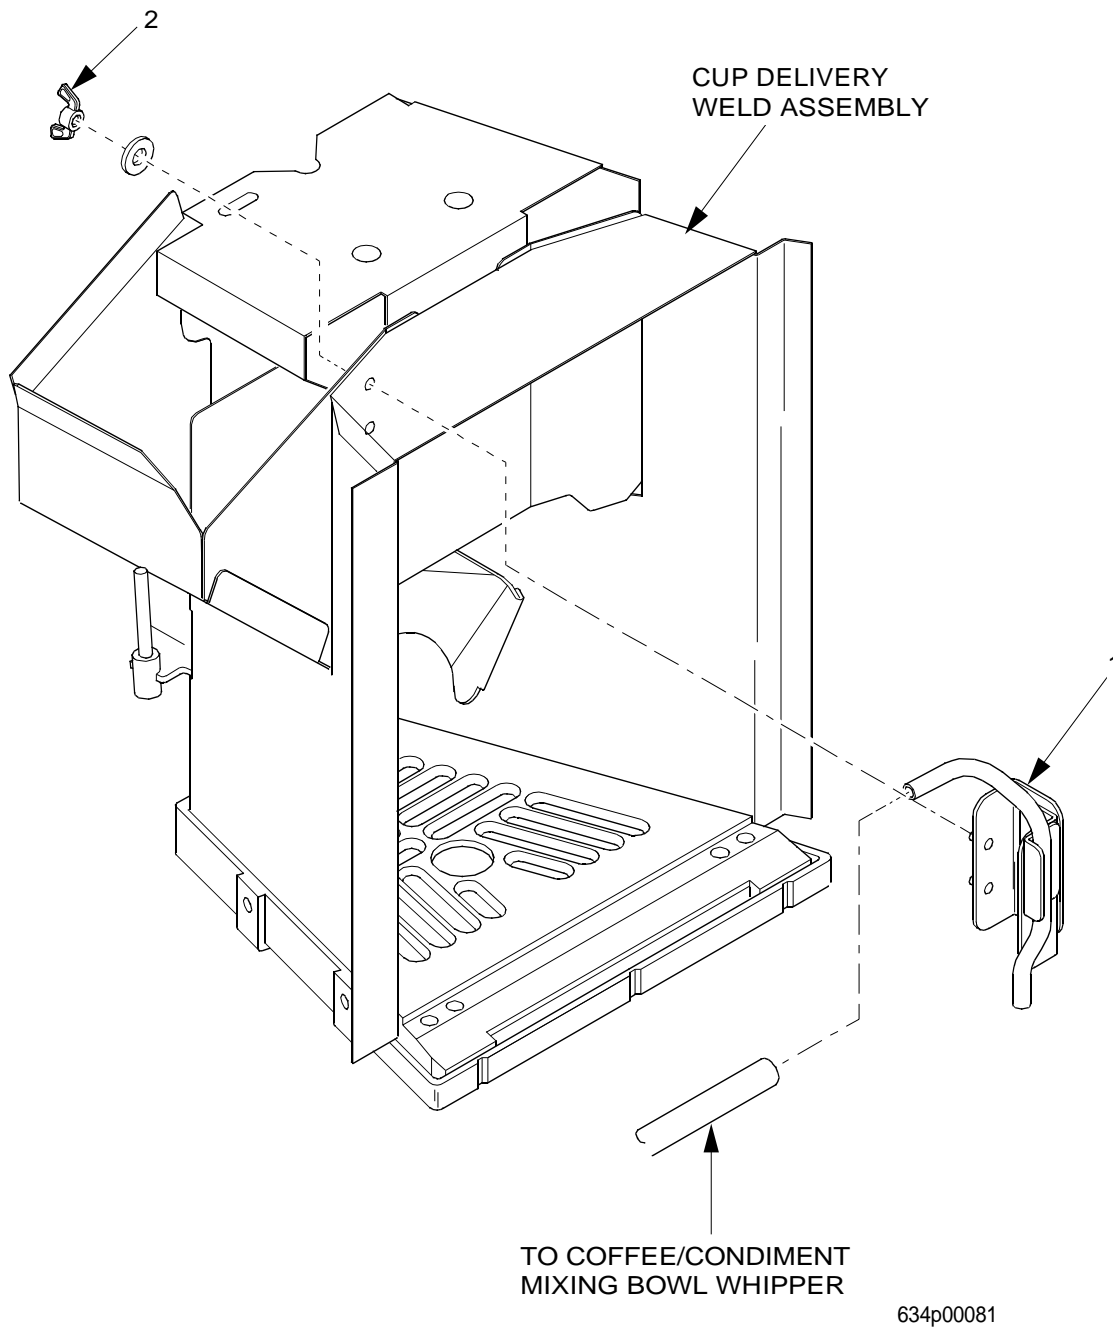

EuroDrink Parts Manual

Figure 76. Cup Station Assembly - Part 2

EuroDrink Parts Manual

TABLE 76. CUP STATION ASSEMBLY - PART 2

INDEX	PART NUMBER	DESCRIPTION	QTY
1	6361048	ASSEMBLY-SPOUT TUBE (NESTLE OPTION ONLY)	1
2	3103133	WING NUT-#8-32 STAINLESS (NESTLE OPTION ONLY)	2