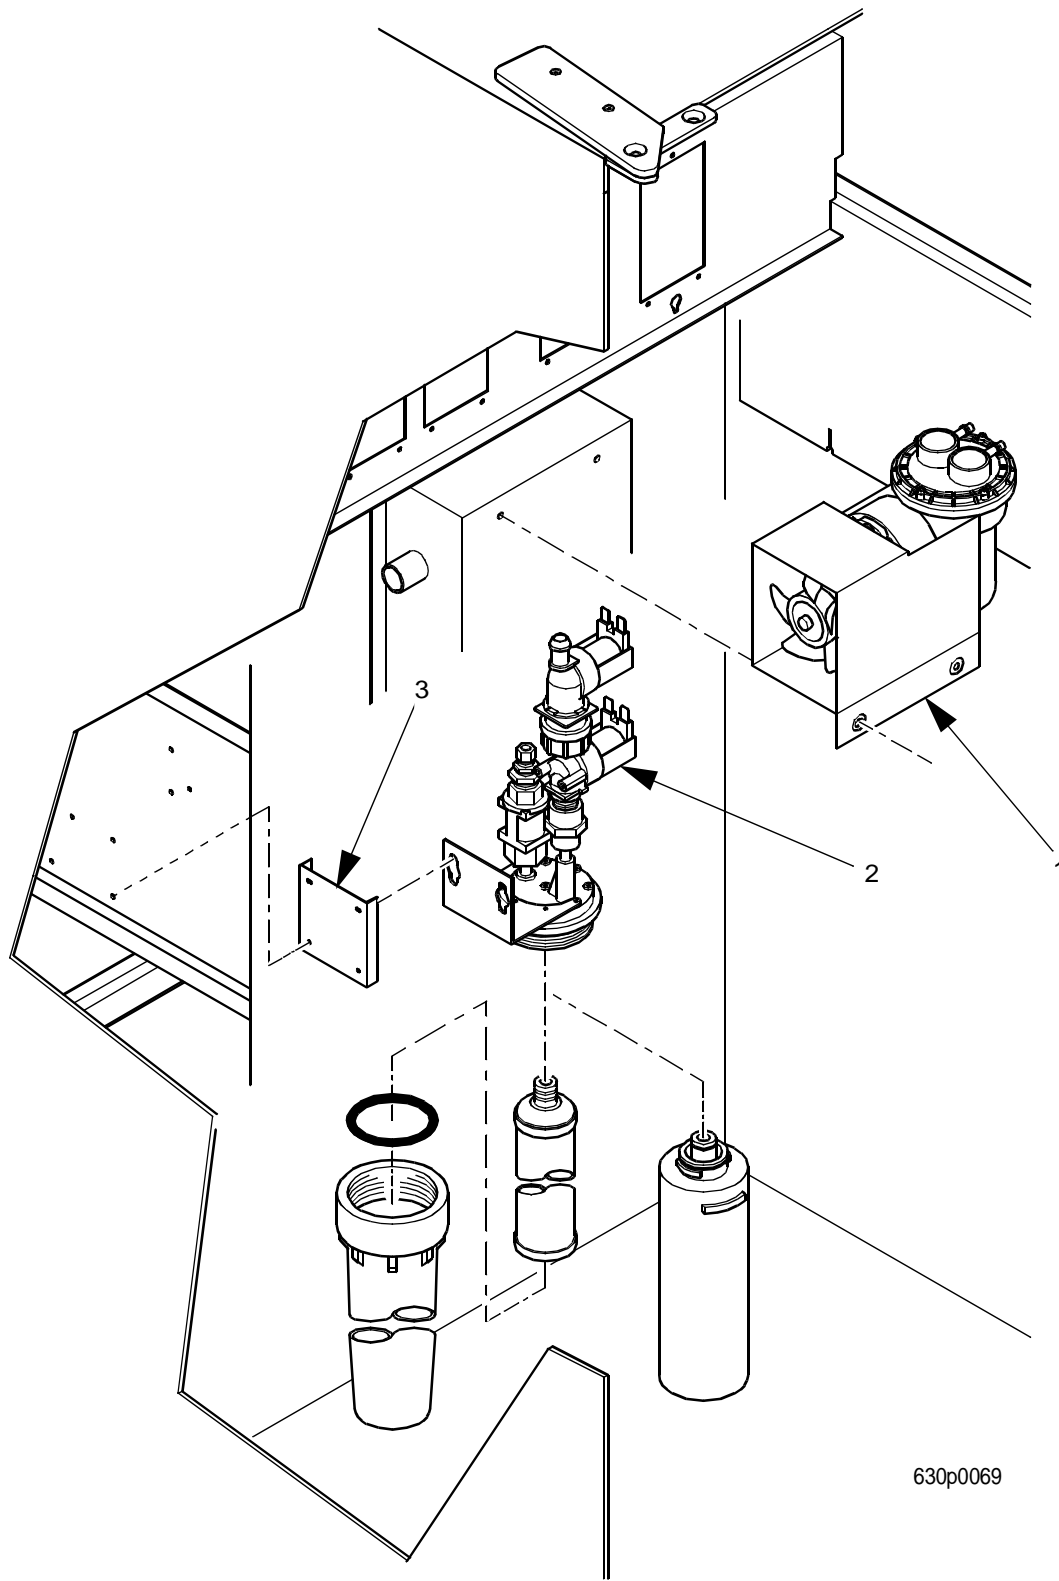

EuroDrink Parts Manual

Figure 31. Cabinet Assembly - Part 5

EuroDrink Parts Manual

TABLE 31. CABINET ASSEMBLY - PART 5

INDEX	PART NUMBER	DESCRIPTION	QTY
1	6234357	AIR COMPRESSOR ASSEMBLY-115V (FIGURE 79)	1
	6334000	AIR COMPRESSOR ASSEMBLY-230V (FIGURE 80)	
2	6331040	BRACKET/VALVE ASSEMBLY-H2O INLET 115V-WITHOUT FILTER OPTION (FIGURE 81)	1
	6331038	BRACKET/VALVE ASSEMBLY-H2O INLET- 230V-WITHOUT FILTER (FIGURE 81)	
	6408025	FILTER HEAD ASSEMBLY-EVERPURE-115V (FIGURE 82)	
	6408026	FILTER HEAD ASSEMBLY-EVERPURE-230V (FIGURE 82)	
	6338030	HEAD ASSEMBLY-FILTER-HYDRO LIFE-115V (FIGURE 83)	
	6338031	HEAD ASSEMBLY-FILTER-HYDRO LIFE-230V (FIGURE 83)	
	6338018	FILTER HEAD ASSEMBLY-CUNO-115VAC (FIGURE 84)	
	6338019	FILTER HEAD ASSEMBLY-CUNO-230VAC (FIGURE 84)	
3	6231142	PLATE-WATER FILTER (USED WITH WATER FILTER OPTIONS)	1
-	6201025	WASTE BUCKET (NOT SHOWN)	1
-	6261480	LINER-FLOOR	1
-	6231475	BUCKET-GROUNDS (MODEL 634)	1
-	6231478	BAG-GROUNDS BUCKET (MODEL 634)	-
-	6231230	BRUSH-1/2" DIA.	1
-	6231231	BRUSH-1 1/4" DIA.	1