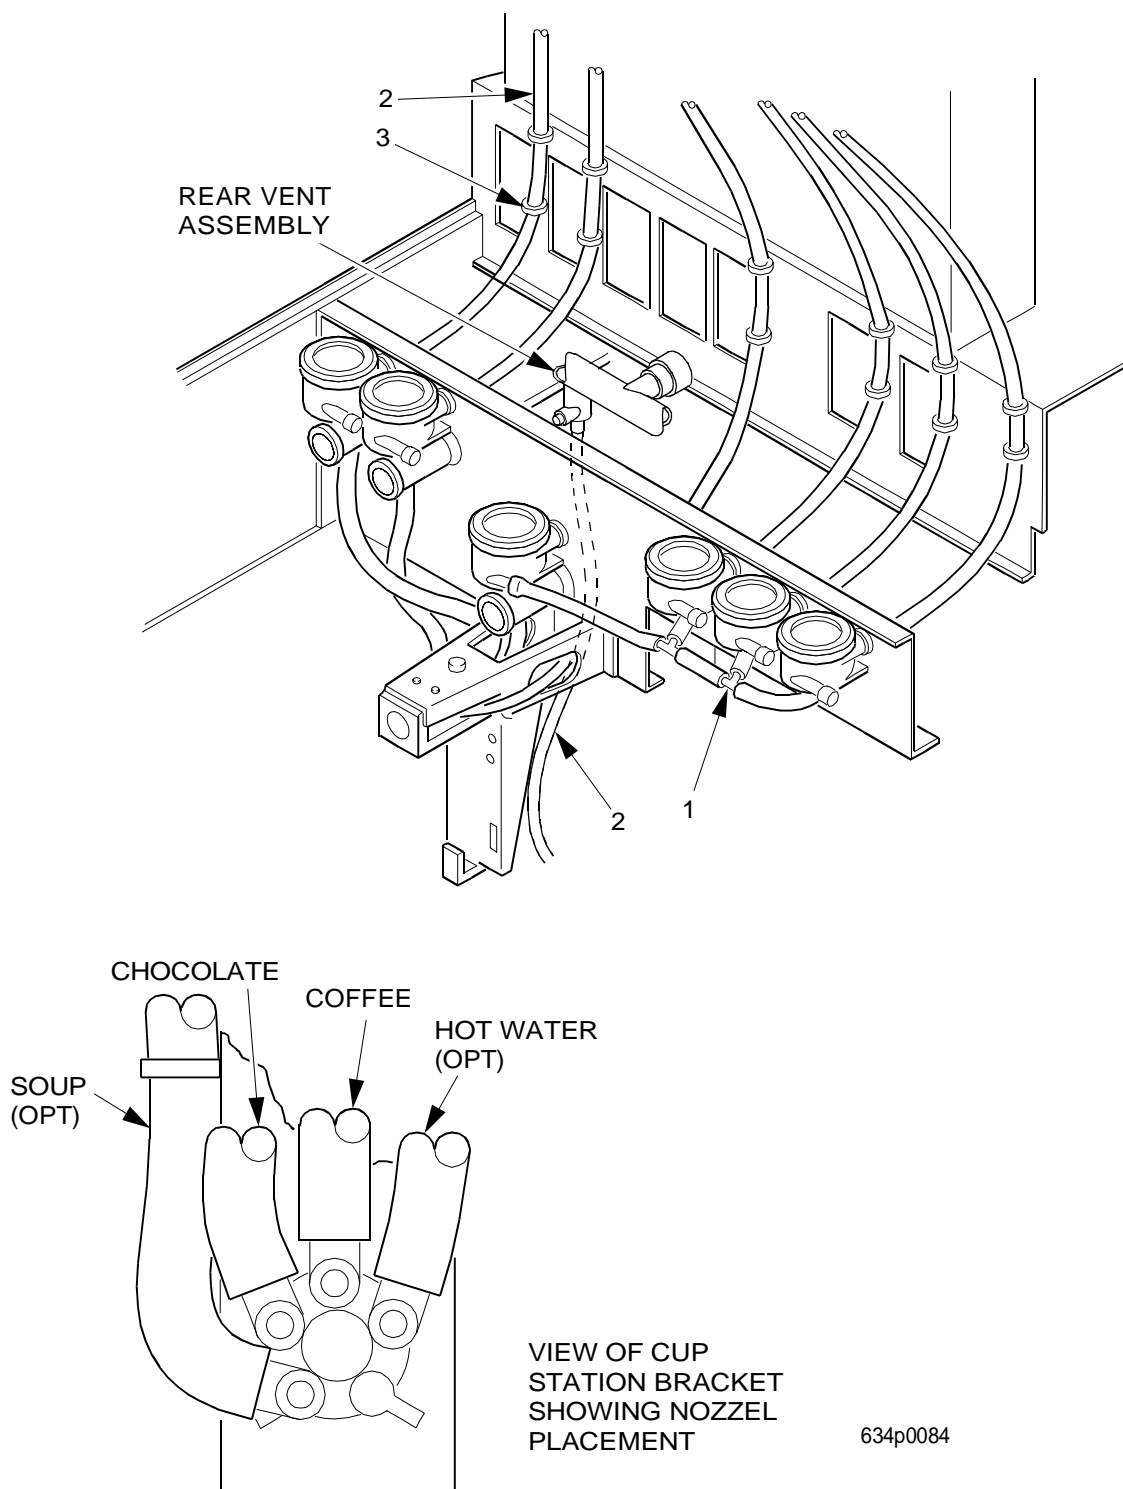

EuroDrink Parts Manual

TABLE 87. LIQUID DISTRIBUTION SYSTEM - FRESH BREW - PART 2

INDEX	PART NUMBER	DESCRIPTION	QTY.	BULK PART NUMBER
1	-	TUBE - 6208036 - 4.5" LG	1	6338021
2	3017006	SYRUP TUBE TEE SPLICE	1	-
3	-	6108097 TUBE 10.0	1	6338021
4	-	6108098 TUBE 7.0 LONG	1	6208037
5	-	TUBE - .44 O.D. X .25 I.D. X 17" LONG	1	6208037
6	-	61080970 TUBE 6108097	1	6208037
7	6238038	TUBE AND Y ASSEMBLY (INCLUDES INDEX NUMBERS 8 AND 10 THROUGH 12)	1	-
8	-	TUBE - .56 X .37 X 10.0	1	6338021
10	6158007	Y CONNECTOR - 3/8 OD 1/4 ID	1	-
11	6237037	61080970 TUBE 9.5 LONG	1	6338021
12	-	TUBE .56 X .37 X 18.0	1	6338021
13	-	TUBE - 4.25" LONG	1	6338021
14	-	TUBE - 6108097 - 12.5" LG	1	6338021
15	6337018	CHAMBER ASSEMBLY - EXPANSION (INCLUDES INDEX NUMBERS 13, 16, 17, 18)	1	-
16	6237347	VINYL CAP - 1.00 ID .50 LG	1	-
17	6237316	VENT AND ADAPTER ASSEMBLY	1	-
18	6237134	TUBE - .38 I.D. X .56 O.D. X 1.25" LONG	1	6338021
19	6237311	FLOW RESTICTOR	1	-
20	6234315	TUBE - FUNNEL CONNECTION	1	-
21	6337017	BRACKET - FLOW RESTRICTOR - FRESH BREW	1	-

TABLE 88. LIQUID DISTRIBUTION SYSTEM - FREEZE DRY

EuroDrink Parts Manual

Figure 88. Liquid Distribution System - Freeze Dry