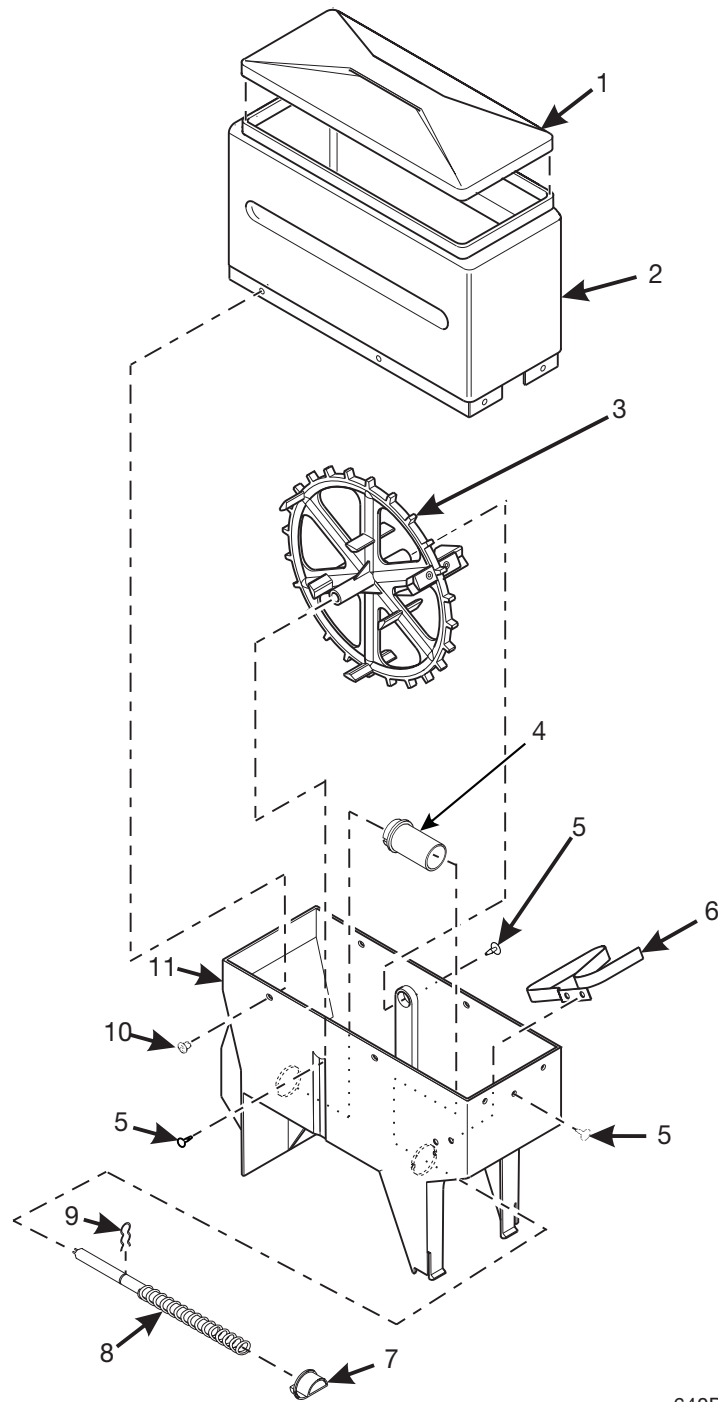

EuroDrink Parts Manual

640P0108

Figure 65. Canister Assembly 6407043

EuroDrink Parts Manual

TABLE 65. CANISTER ASSEMBLY 6407043

INDEX	PART NUMBER	DESCRIPTION	QTY
-	6407043	CANISTER ASSEMBLY - PREGROUND COFFEE	REF
1	6407021	LID - CANISTER - FB COFFEE	1
2	6407047	SLEEVE - CANISTER - FB COFFEE - SHORT	1
3	6407045	MIXING WHEEL ASSEMBLY - FB COFFEE	1
4	6237014	BEARING - CANISTER	1
5	6237053	FASTENER - PUSH IN	3
6	6407023	SPRING - THUMPER - COFFEE - PREGROUND	1
7	6237063	NOZZLE - DISPENSING - CANISTER	1
8	6237095	AUGER AND SHAFT ASSEMBLY - COFFEE	1
9	6337020	CLIP - SPRING	1
10	6237019	ALUMINUM "POP" RIVET - .187 DIA.	8
11	6407042	BASE - PREGROUND COFFEE - DRILLED	1