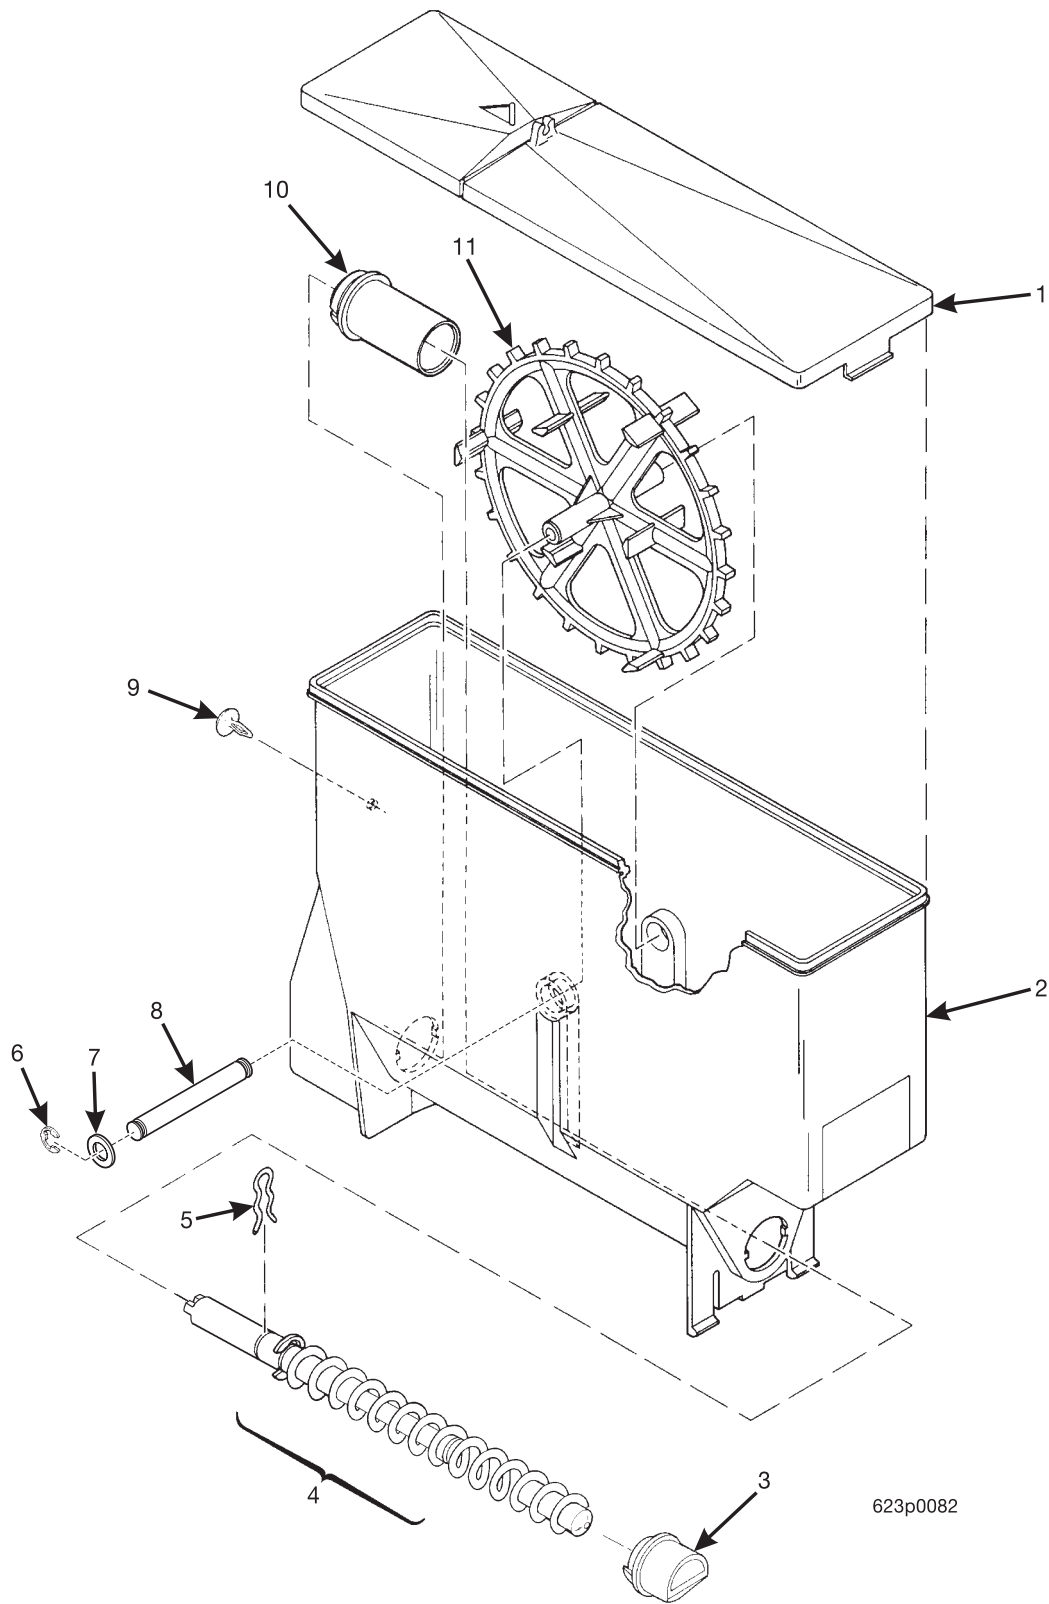

EuroDrink Parts Manual

623p0082

Figure 57. Canister Assembly 6237445

EuroDrink Parts Manual

TABLE 57. CANISTER ASSEMBLY 6237445

INDEX	PART NUMBER	DESCRIPTION	QTY
-	6237445	CANISTER ASSEMBLY - FREEZE DRY COFFEE	-
1	6237023	LID - CANISTER	1
2	6237176	BASE - CANISTER	1
3	6237080	NOZZLE - DISPENSING - CANISTER	1
4	6237178	AUGER AND SHAFT ASSEMBLY	1
5	6337020	CLIP - SPRING	1
6	9900415	RETAINING RING REINF TYP.1	2
7	6237116	WASHER - SEAL - WEAR PLATE	2
8	6237167	SHAFT - CANISTER	1
9	6237053	FASTNER - PUSH IN	1
10	6237014	BEARING - CANISTER	1
11	6237181	MIXING WHEEL	1