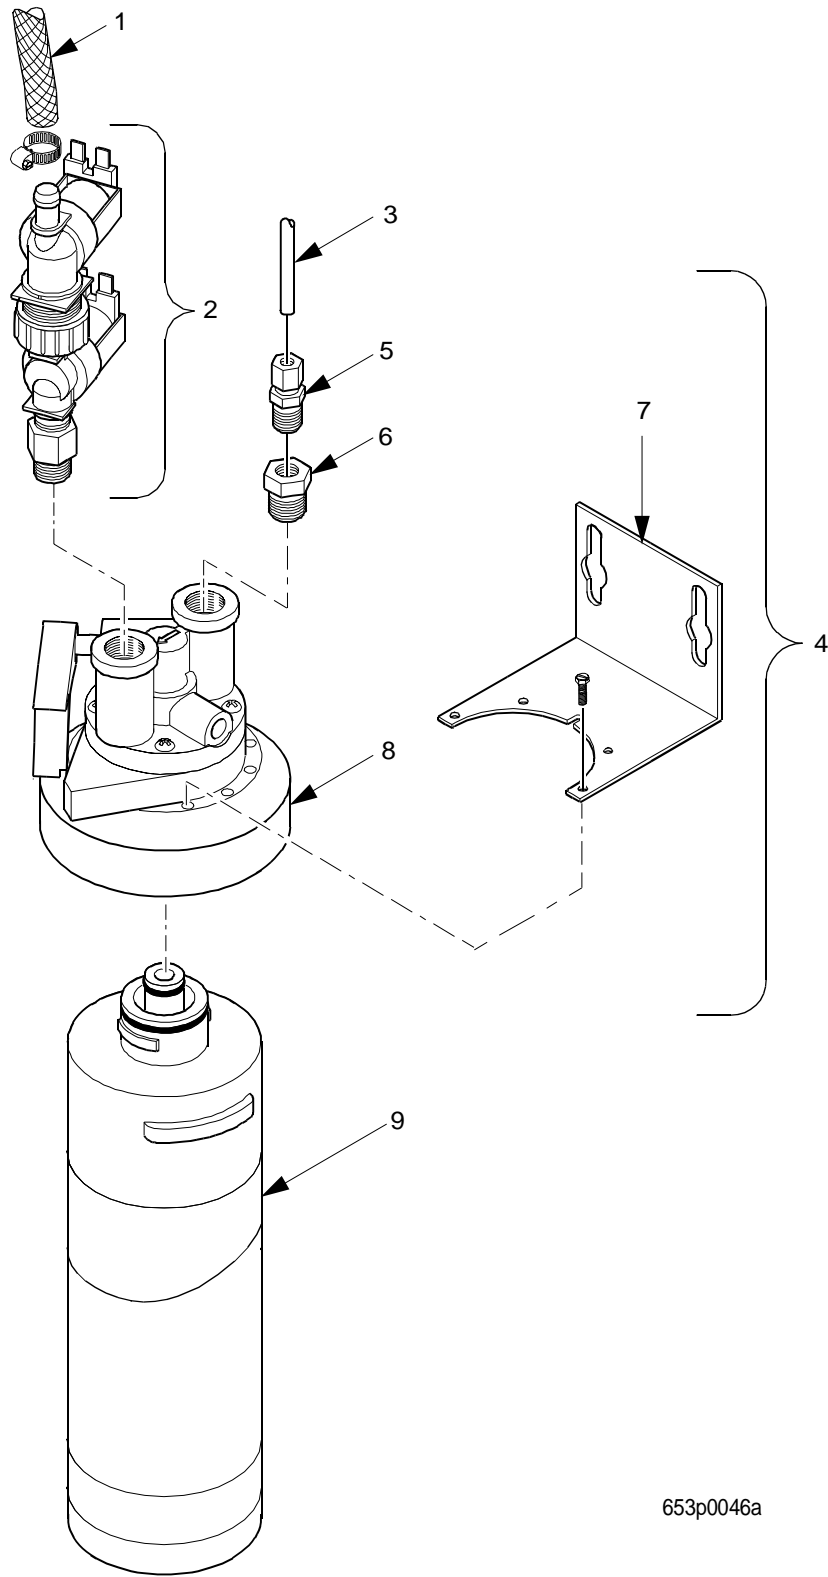

EuroDrink Parts Manual

TABLE 81. WATER SUPPLY - WITHOUT WATER FILTER OPTION

INDEX	PART NUMBER	DESCRIPTION	QTY
-	6331040	BRACKET/INLET VALVE ASSEMBLY - 115 V (MEX./U.S.) (INCLUDES INDEX NUMBERS 1 - 5)	1
-	6331038	BRACKET/INLET VALVE ASSEMBLY - 230 V (ARG./FR./GER./N.Z./ SP./U.K.) (INCLUDES INDEX NUMBERS 1 - 5)	1
1	3618123	TUBING - UK - AQUAVEND - .375 ID. (CONNECTS WATER VALVES AND WATER TANK)	31 IN
2	6231501	SUPPORT - INLET WATER VALVE	1
3	3158061	VALVE ASSEMBLY - WATER INLET (U.S.)	1
3	6408003	VALVE ASSEMBLY - WATER INLET (ARG./FR./GER./N.Z./SP./U.K.)	1
4	6231503	ADAPTER - 3/8-1/4 #120B 06 X 0	1
5	3108048	VALVE WATER - CONBRACO #57-001-	1
6	6408119	MALE CONNECTOR - BRASS - #4-4-FBI12	1
7	6348002	TUBING - INLET LINE - NO FILTER	1

EuroDrink Parts Manual

653p0046a

Figure 82. Water Inlet Valve - With Everpure Water Filter Option