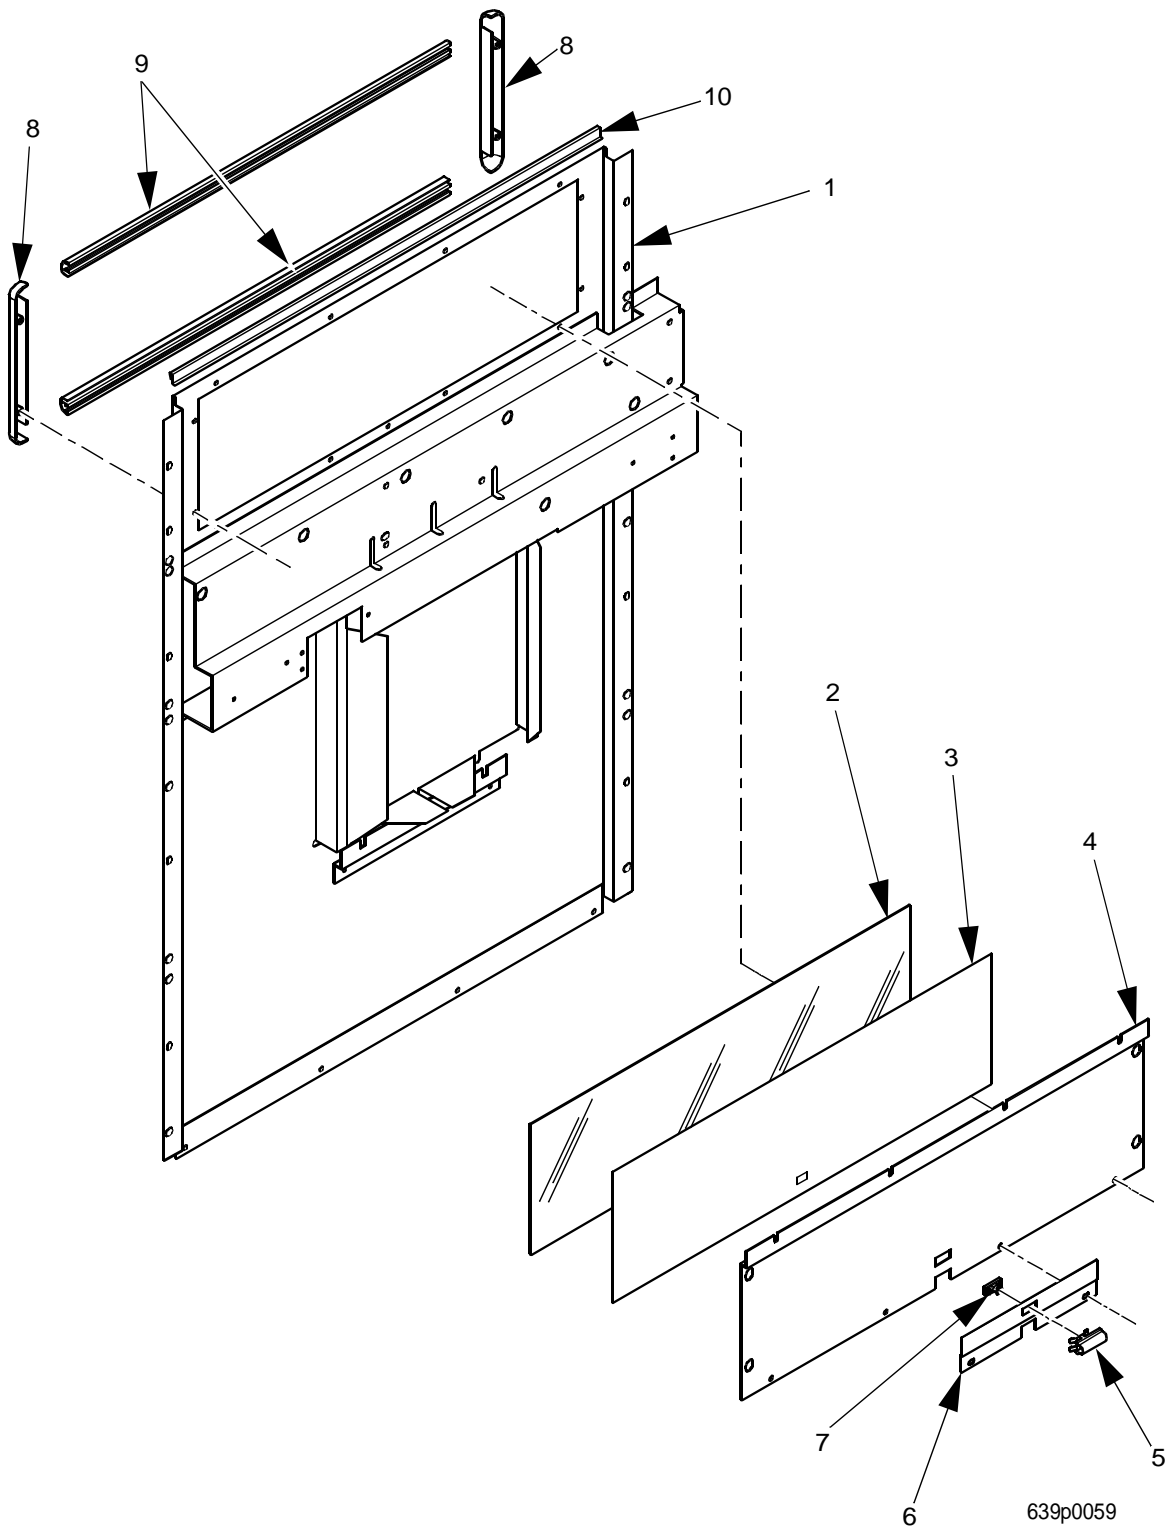

EuroDrink Parts Manual

Figure 10. Center Panel Assembly - Backlit

EuroDrink Parts Manual

TABLE 10. CENTER PANEL ASSEMBLY - BACKLIT

INDEX	PART NUMBER	DESCRIPTION	QTY
1	6342073	CENTER PLATE ASSEMBLY-"T"-GREY	1
	6342074	CENTER PLATE ASSEMBLY-NU WHITE	
	6342098	CENTER PLATE ASSEMBLY-"T"-WHITE	
	6342075	PANEL ASSEMBLY-CENTER TRIM (MILLENNIA STYLE)	
	6342072	CENTER PLATE ASSEMBLY - N.V. BLACK	
2	6342082	COVER-MENU INSERT-THICK	1
3	6342042	INSERT - MENU SELECTIONS - EURO COFFEE - SWEDISH	1
	6342025	INSERT-SELECTIONS-FRENCH	
	6342027	INSERT-MENU SELECTIONS-EURO COFFEE-UK	
	6342028	INSERT-SELECTIONS-SPANISH	
	6362024	INSERT-SELECTIONS.-FD/FB-EURO COFFEE-GERMAN	
	6342089	INSERT-MENU-SELECTIONS-EURO COFFEE-BELGIUM (FLEMISH)	
	6342027	INSERT - MENU - SELECT - EURO COFFEE	
4	6342079	PLATE-BACKING MENU	1
5	6362019	INDICATOR LAMP-28V	1
6	6342080	PLATE-SERVE LIGHT	1
7	6362021	LENS-RECTANGULAR-RED	1
8	G6262033	END CAP-MENU BOARD	2
9	6342081	TRIM-SELECT INSERT	2
10	6342083	TRIM-HORIZONTAL BACKLIT P.O.P.	1