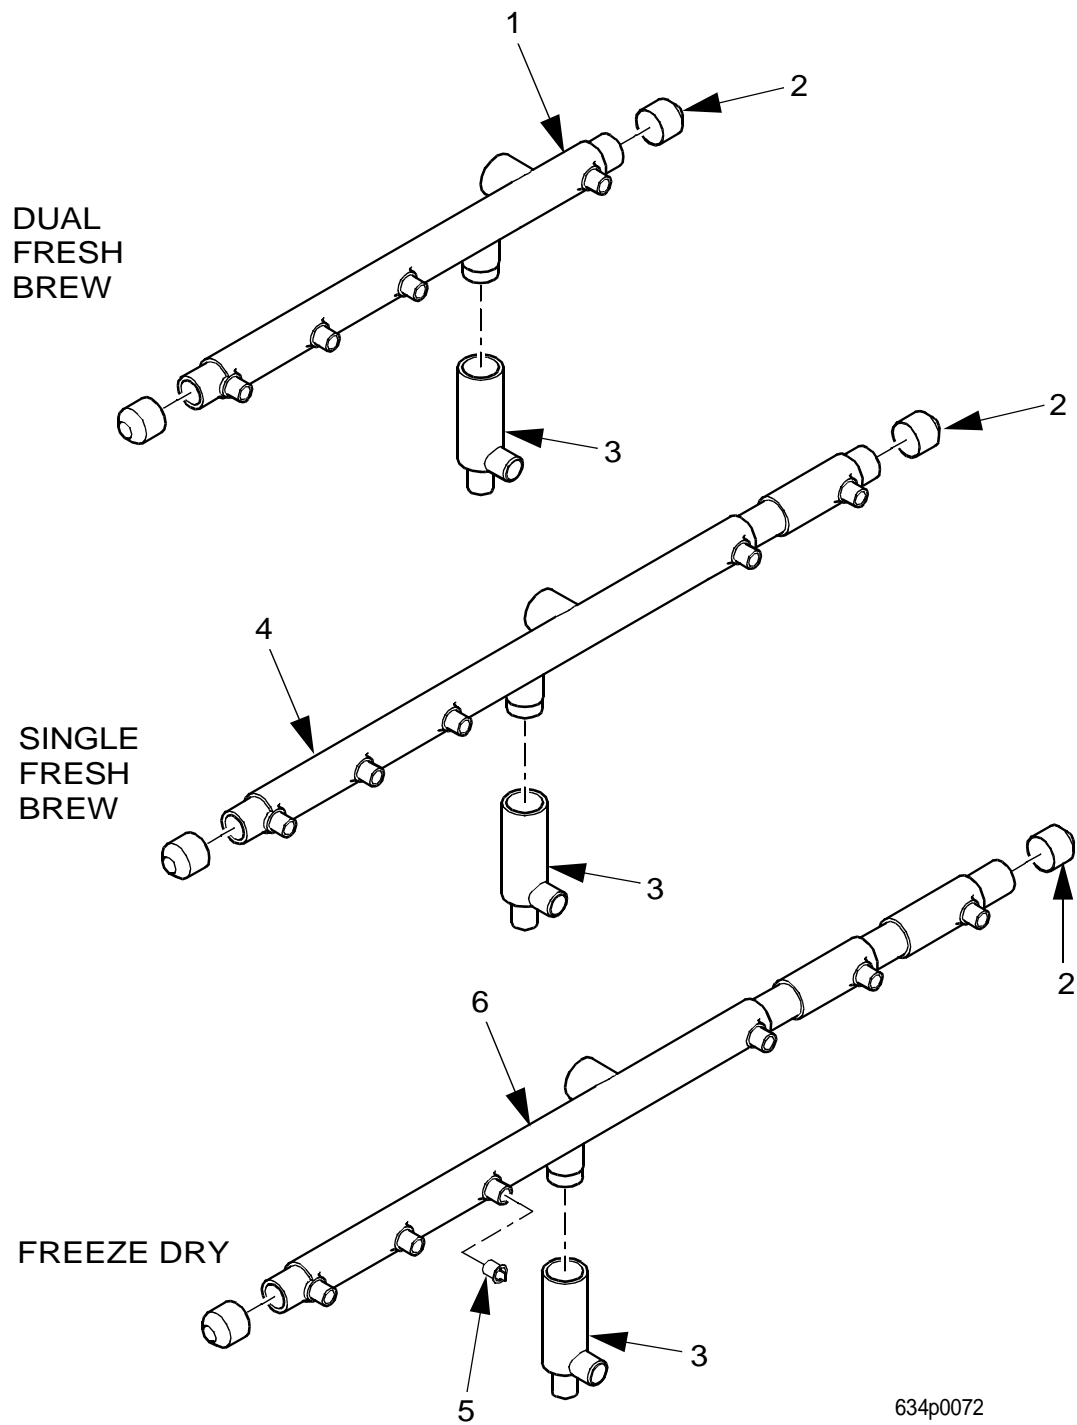

EuroDrink Parts Manual

Figure 54. Rear Vent Assemblies

EuroDrink Parts Manual

TABLE 54. REAR VENT ASSEMBLIES

INDEX	PART NUMBER	DESCRIPTION	QTY
1	6247008	VENT SHELF - DUAL FRESH BREW	-
2	6237335	VINYL CAP - 1.00 I.D X .50 LONG - .38 HOLE	2
3	6237336	VENT - EXTENSION - SUGAR/LIGHTENER	1
4	6247005X	VENT - SHELF - SINGLE FRESH BREW	(OPT)
5	6237303	PLUG - CENTER PULL - .56 (USE WHEN INTERNATIONAL COFFEE IS NOT PRESENT)	OPT.
6	6267301	VENT - SHELF - FREEZE DRY	(OPT)