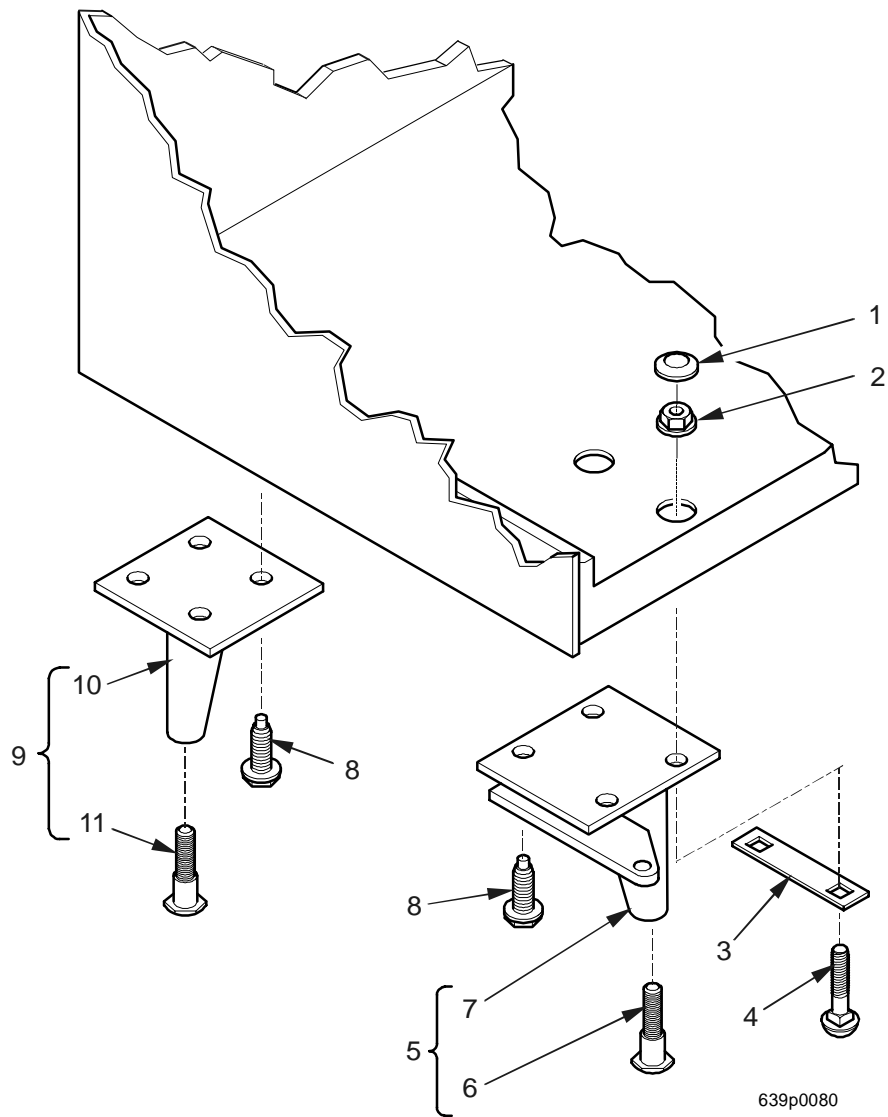

Figure 38. Leg, Leveler, and Leg and Hinge Assemblies

EuroDrink Parts Manual

TABLE 38. LEG, LEVELER, AND LEG AND HINGE ASSEMBLIES

INDEX	PART NUMBER	DESCRIPTION	QTY
1	6231034	PLUG - HOLE (NOT USED IN ALL APPLICATIONS)	2
2	1172021	NUT - 1/4-20 WHIZ-LOCK	2
3	6231203	PLATE - HINGE LEG BOLT	1
4	1211112	TRAY BOLT	2
5	6231163	LEG, HINGE, AND LEVELER ASSEMBLY	1
6	1471098	LEVELER - CABINET	1
7	1571115	LEG AND HINGE ASSEMBLY	1
8	9900218	SCREW - # 5/16 X 1 W/LOCKING RING	14
9	1471237	LEG AND LEVELER ASSEMBLY - CABINET	3
10	1571127	LEG ASSEMBLY - CABINET	1
11	1471098	LEVELER - CABINET	1