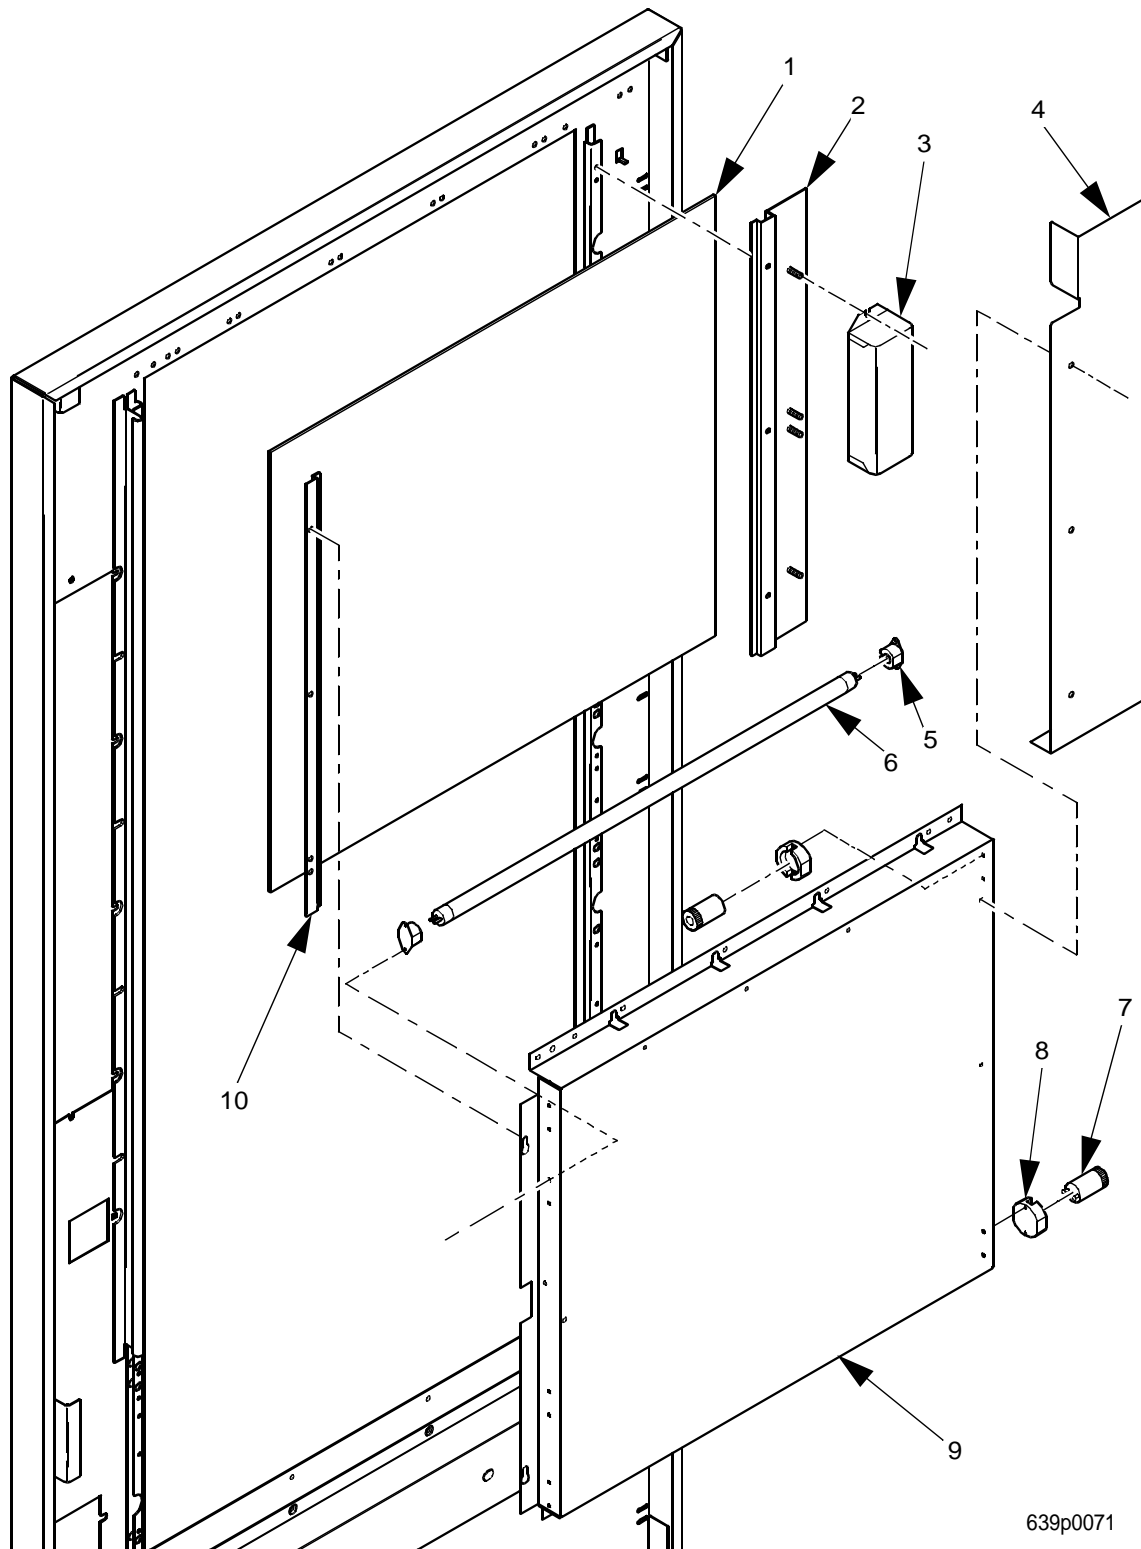

EuroDrink Parts Manual

Figure 10. Center Panel Assembly - Backlit

EuroDrink Parts Manual

TABLE 10. CENTER PANEL ASSEMBLY - BACKLIT

INDEX	PART NUMBER	DESCRIPTION	QTY
1	6342073	CENTER PLATE ASSEMBLY-"T"-GREY	1
	6342074	CENTER PLATE ASSEMBLY-NU WHITE	
	6342098	CENTER PLATE ASSEMBLY-"T"-WHITE	
	6342075	PANEL ASSEMBLY-CENTER TRIM (MILLENNIA STYLE)	
	6342072	CENTER PLATE ASSEMBLY - N.V. BLACK	
2	6342082	COVER-MENU INSERT-THICK	1
3	6342042	INSERT - MENU SELECTIONS - EURO COFFEE - SWEDISH	1
	6342025	INSERT-SELECTIONS-FRENCH	
	6342027	INSERT-MENU SELECTIONS-EURO COFFEE-UK	
	6342028	INSERT-SELECTIONS-SPANISH	
	6362024	INSERT-SELECTIONS.-FD/FB-EURO COFFEE-GERMAN	
	6342089	INSERT-MENU-SELECTIONS-EURO COFFEE-BELGIUM (FLEMISH)	
	6342027	INSERT - MENU - SELECT - EURO COFFEE	
4	6342079	PLATE-BACKING MENU	1
5	6362019	INDICATOR LAMP-28V	1
6	6342080	PLATE-SERVE LIGHT	1
7	6362021	LENS-RECTANGULAR-RED	1
8	G6262033	END CAP-MENU BOARD	2
9	6342081	TRIM-SELECT INSERT	2
10	6342083	TRIM-HORIZONTAL BACKLIT P.O.P.	1