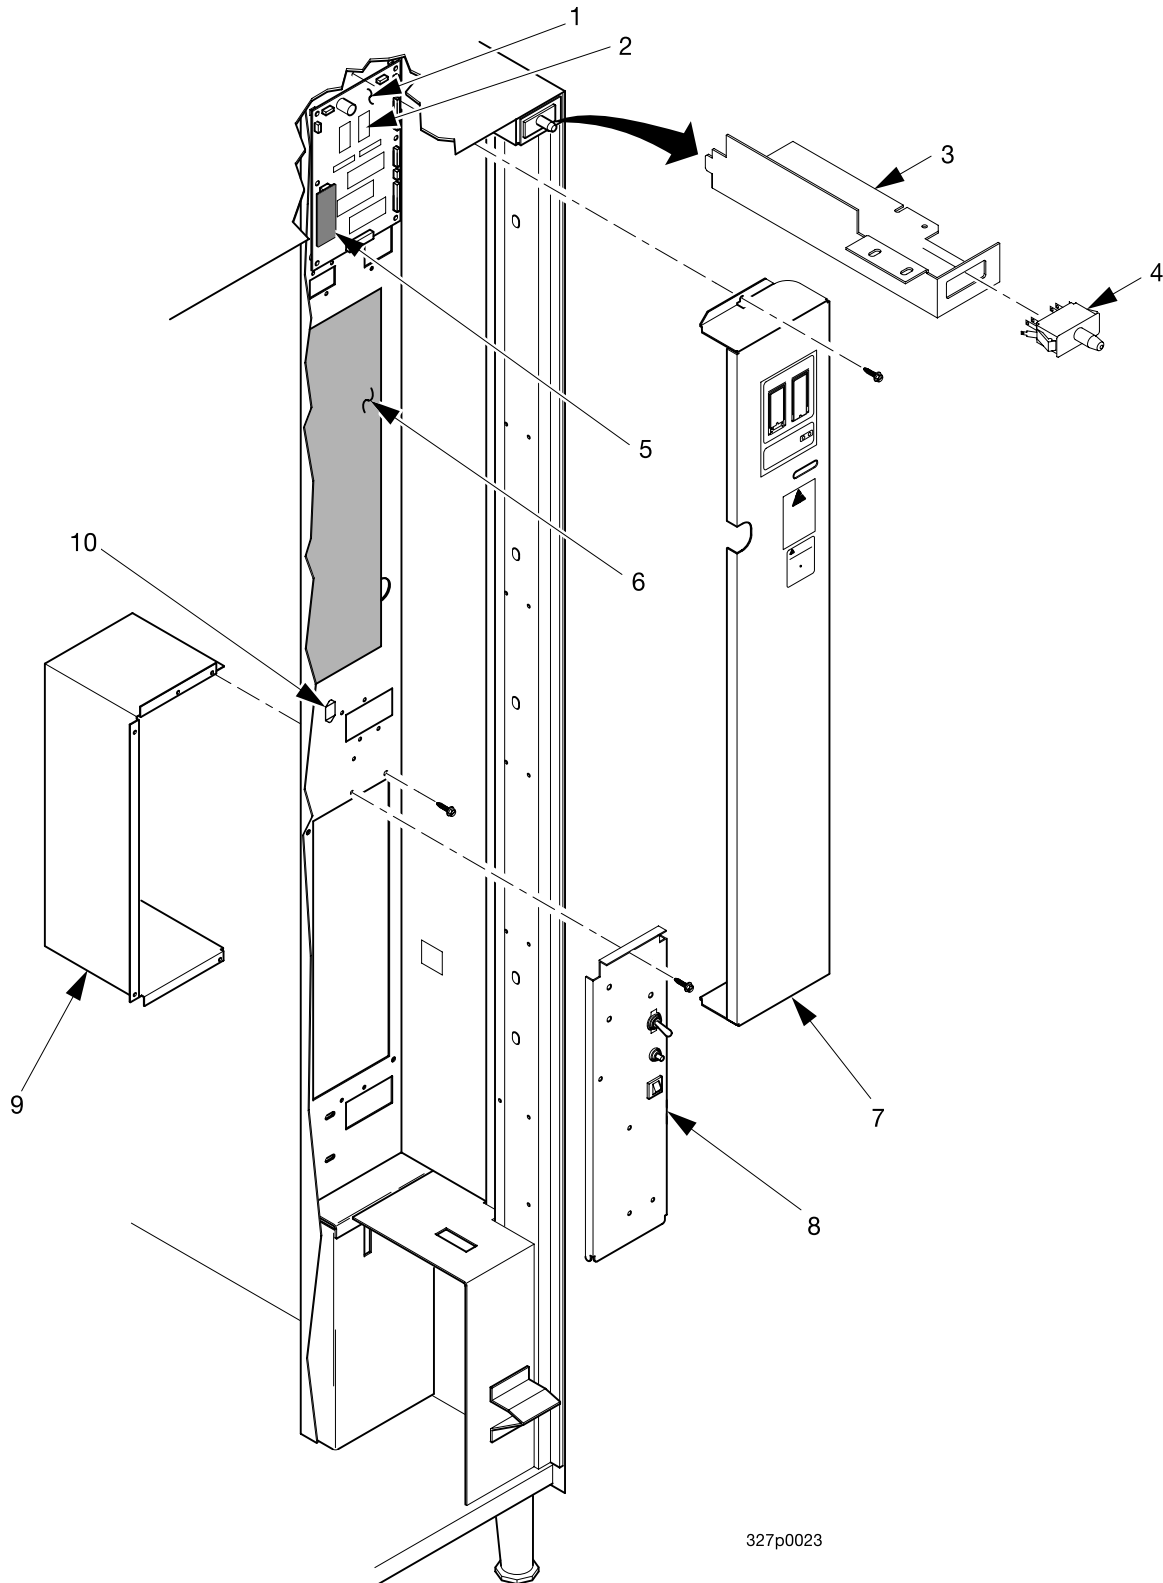

EuroDrink Parts Manual

Figure 28. Cabinet Assembly - Part 2

EuroDrink Parts Manual

TABLE 28. CABINET ASSEMBLY - PART 2

INDEX	PART NUMBER	DESCRIPTION	QTY
1	9989755	PCB ASSEMBLY - MAIN CONTROLLER	1
2	SEE LABEL	IC ASSEMBLY	1
3	1571021	BRACKET - SWITCH - INTERLOCK	1
4	1211141	SWITCH - 115V	1
5	9989687	PCB ASSEMBLY-EXECUTIVE INTERFACE	-
6	6336022	PCB ASSEMBLY - HOT DRINK INTERFACE	1
7	1571112	COVER - CONTROLLER / INTERFACE PCB	1
8	1671011	POWER PANEL ASSEMBLY-DOM-115V (USA) (FIGURE 39).	1
	4521020	POWER PANEL ASSEMBLY-U.K.-230V (ARGENTINA, UK, BRAZIL, LATIN AMERICA, AUSTRALIA, NEW ZEALAND, SINGAPORE, SPANISH) (FIGURE 40)	
	4521041	POWER PANEL ASSEMBLY-230V-FR/GER (FRANCE, GERMANY, SWEDEN) (FIGURE 41)	
	1701015X	POWER PANEL ASSEMBLY-DOMESTIC-115V (BRAZIL, LATIN AMERICA, MEXICO) (FIGURE 42)	
9	1571193	HOUSING - POWER PANEL	1
10	9983778	TRIAC - 35AMP - 600V	1