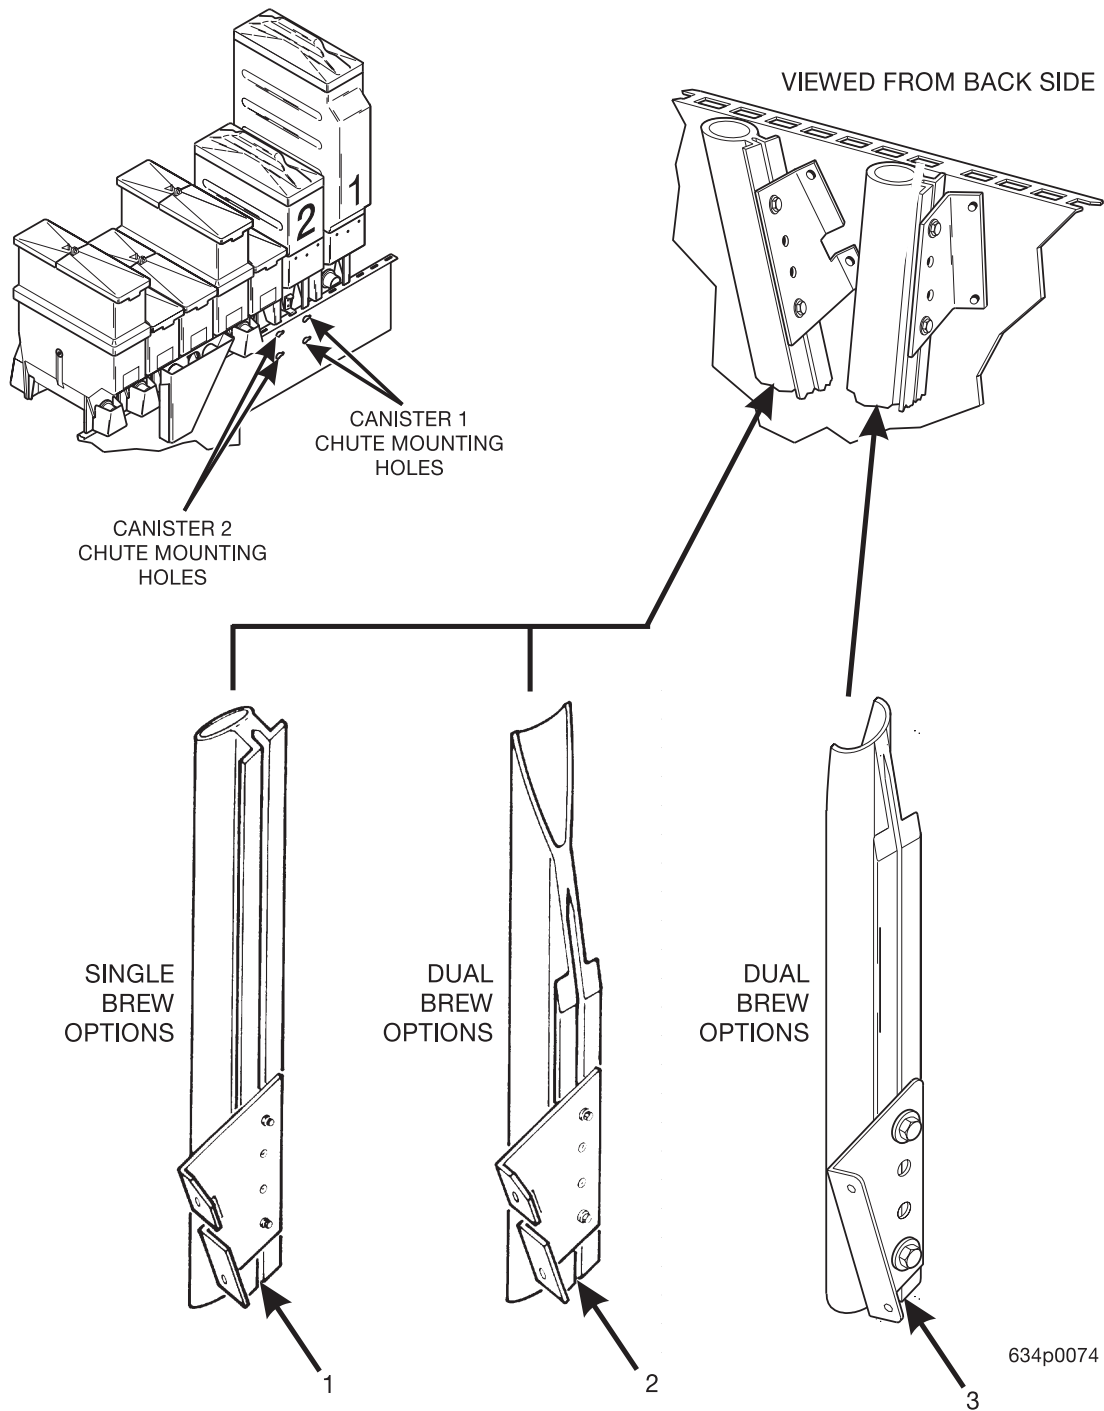

TABLE 67. PRODUCT AND CONDIMENT CHUTES - PART 2

EuroDrink Parts Manual

Figure 67. Product and Condiment Chutes - Part 2

EuroDrink Parts Manual

TABLE 67. PRODUCT AND CONDIMENT CHUTES - PART 2

INDEX	PART NUMBER	DESCRIPTION	QTY
1	6237287	CHUTE ASSEMBLY - SINGLE/DUAL PROD - RH	1 OPT
2	6237293	CHUTE ASSEMBLY - DUAL PRODUCT - RH	1 OPT
3	6237281	CHUTE ASSEMBLY - GRINDER - DUAL - LH	1 OPT