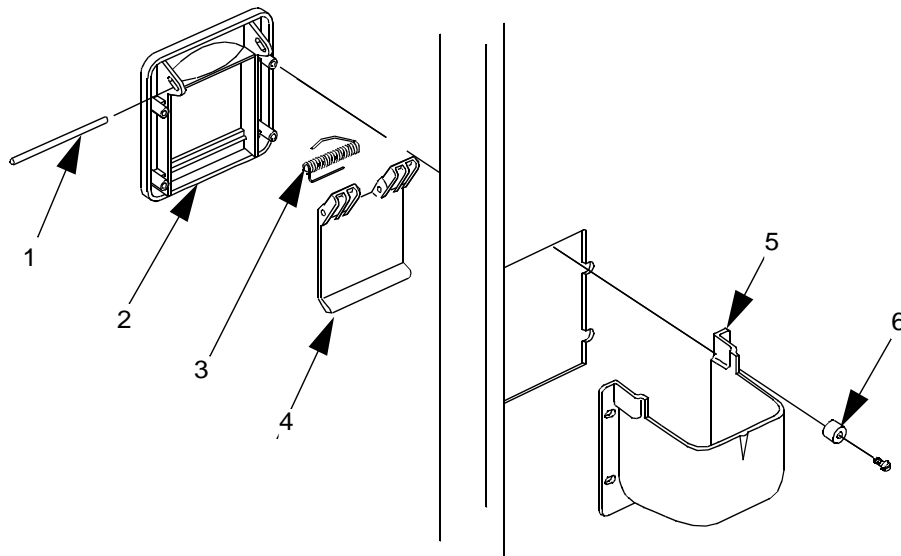

EuroDrink Parts Manual

COIN RECEPTACLE ASSEMBLY - STANDARD