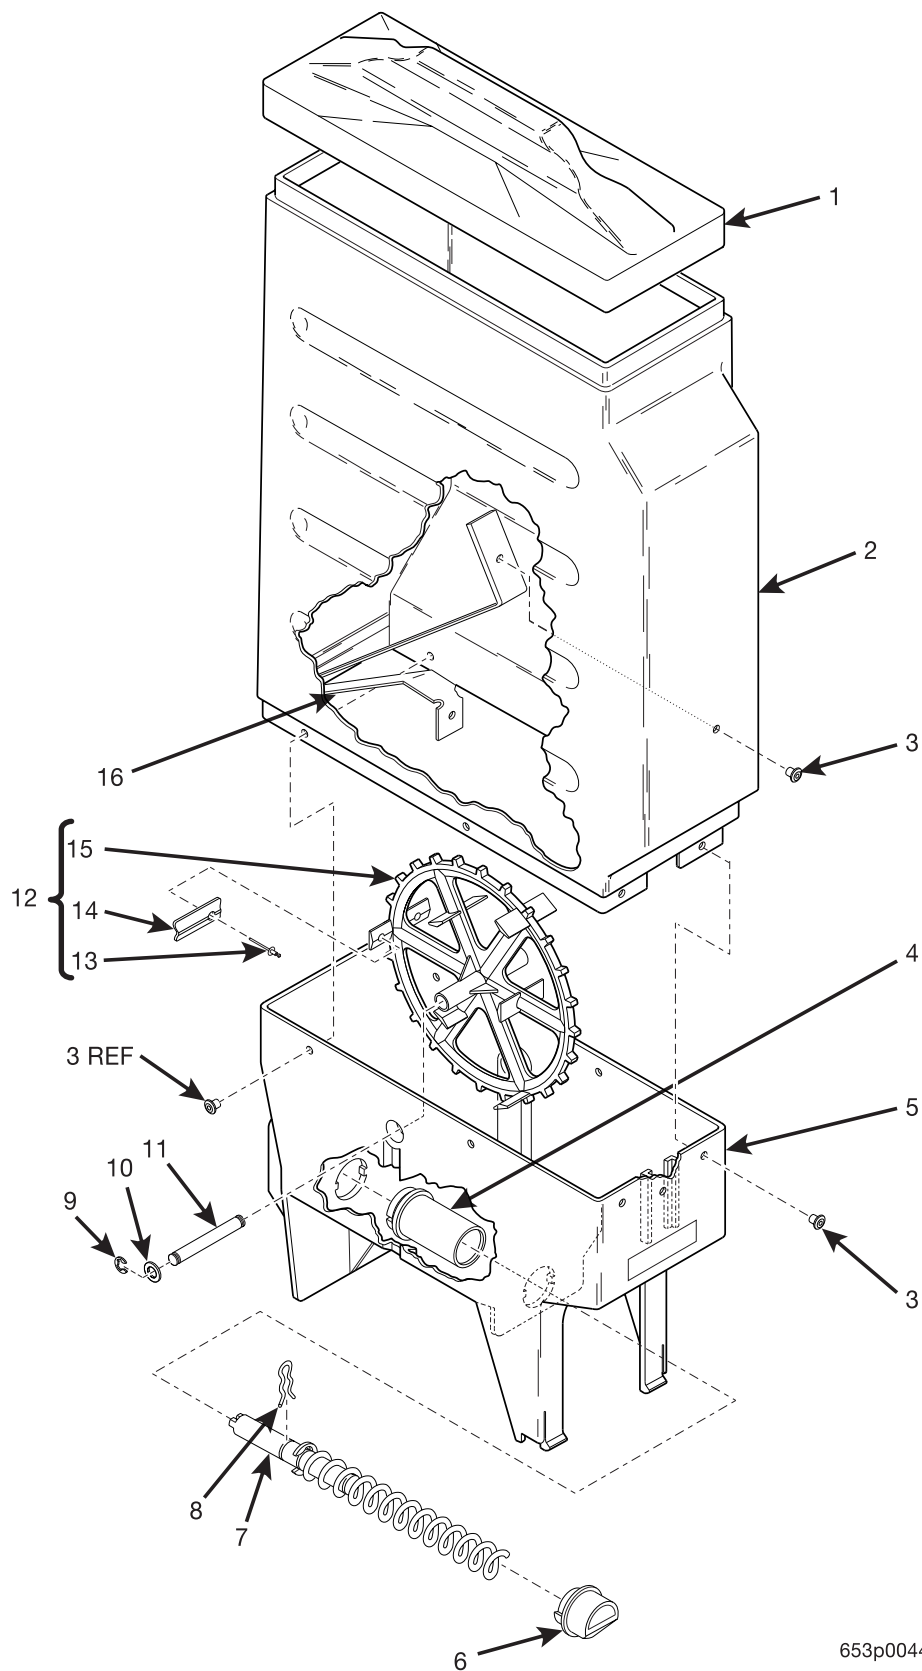

EuroDrink Parts Manual

653p0044

Figure 64. Canister Assembly 6337023

EuroDrink Parts Manual

TABLE 64. CANISTER ASSEMBLY 6337023

INDEX	PART NUMBER	DESCRIPTION	QTY
-	6337023	CANISTER ASSEMBLY - DECAF - FRESH BREW	-
1	6237069	LID - CANISTER	1
2	6337025	SLEEVE - CAN.	1
3	6237019	ALUMINUM "POP" RIVET - .187 DIA	8
4	6237014	BEARING - CANISTER	1
5	6337021	CANISTER BASE	1
6	6237063	NOZZLE - DISPENSING - CANISTER	1
7	6237095	AUGER AND SHAFT ASSEMBLY	1
8	6337020	CLIP - SPRING	1
9	9900415	RETAINING RING - REINFORCED "E" TYPE - .156	2
10	6237116	WASHER - SEAL - WEAR PLATE	2
11	6337032	SHAFT - CANISTER - COFFEE	1
12	6337030	MIXING WHEEL ASSEMBLY (INCLUDES INDEX NUMBERS 10 THROUGH 12)	1
13	6237019	ALUMINUM "POP" RIVET - .187 DIA	2
14	6337087	EXTENSION - WHEEL - F.B.	2
15	6337086	MIXING WHEEL - F.B. COFFEES	1
16	6237020	SPRING - GROUND COFFEE	1