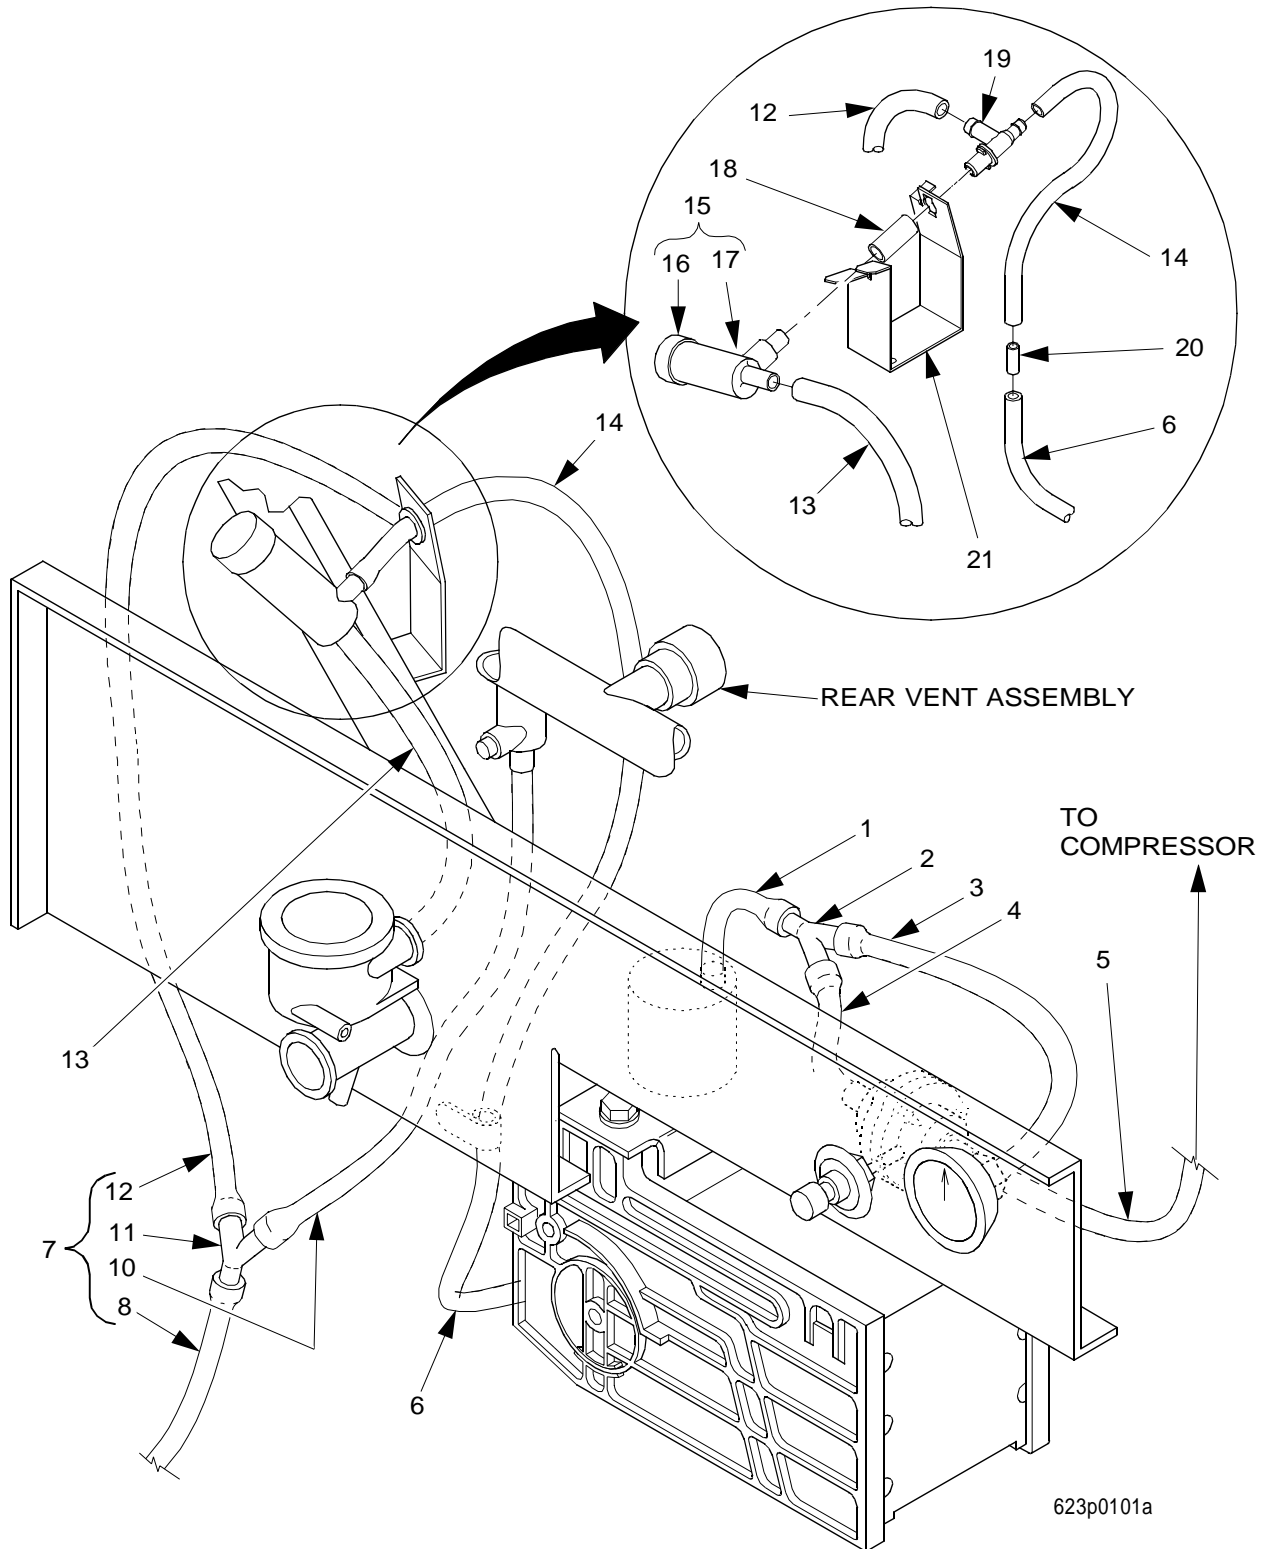

*** 2 PER VALVE ASSEMBLY**

EuroDrink Parts Manual

Figure 87. Liquid Distribution System - Fresh Brew - Part 2

EuroDrink Parts Manual

TABLE 87. LIQUID DISTRIBUTION SYSTEM - FRESH BREW - PART 2

INDEX	PART NUMBER	DESCRIPTION	QTY.	BULK PART NUMBER
1	-	TUBE - 6208036 - 4.5" LG	1	6338021
2	3017006	SYRUP TUBE TEE SPLICE	1	-
3	-	6108097 TUBE 10.0	1	6338021
4	-	6108098 TUBE 7.0 LONG	1	6208037
5	-	TUBE - .44 O.D. X .25 I.D. X 17" LONG	1	6208037
6	-	61080970 TUBE 6108097	1	6208037
7	6238038	TUBE AND Y ASSEMBLY (INCLUDES INDEX NUMBERS 8 AND 10 THROUGH 12)	1	-
8	-	TUBE - .56 X .37 X 10.0	1	6338021
10	6158007	Y CONNECTOR - 3/8 OD 1/4 ID	1	-
11	6237037	61080970 TUBE 9.5 LONG	1	6338021
12	-	TUBE .56 X .37 X 18.0	1	6338021
13	-	TUBE - 4.25" LONG	1	6338021
14	-	TUBE - 6108097 - 12.5" LG	1	6338021
15	6337018	CHAMBER ASSEMBLY - EXPANSION (INCLUDES INDEX NUMBERS 13, 16, 17, 18)	1	-
16	6237347	VINYL CAP - 1.00 ID .50 LG	1	-
17	6237316	VENT AND ADAPTER ASSEMBLY	1	-
18	6237134	TUBE - .38 I.D. X .56 O.D. X 1.25" LONG	1	6338021
19	6237311	FLOW RESTICTOR	1	-
20	6234315	TUBE - FUNNEL CONNECTION	1	-
21	6337017	BRACKET - FLOW RESTRICTOR - FRESH BREW	1	-