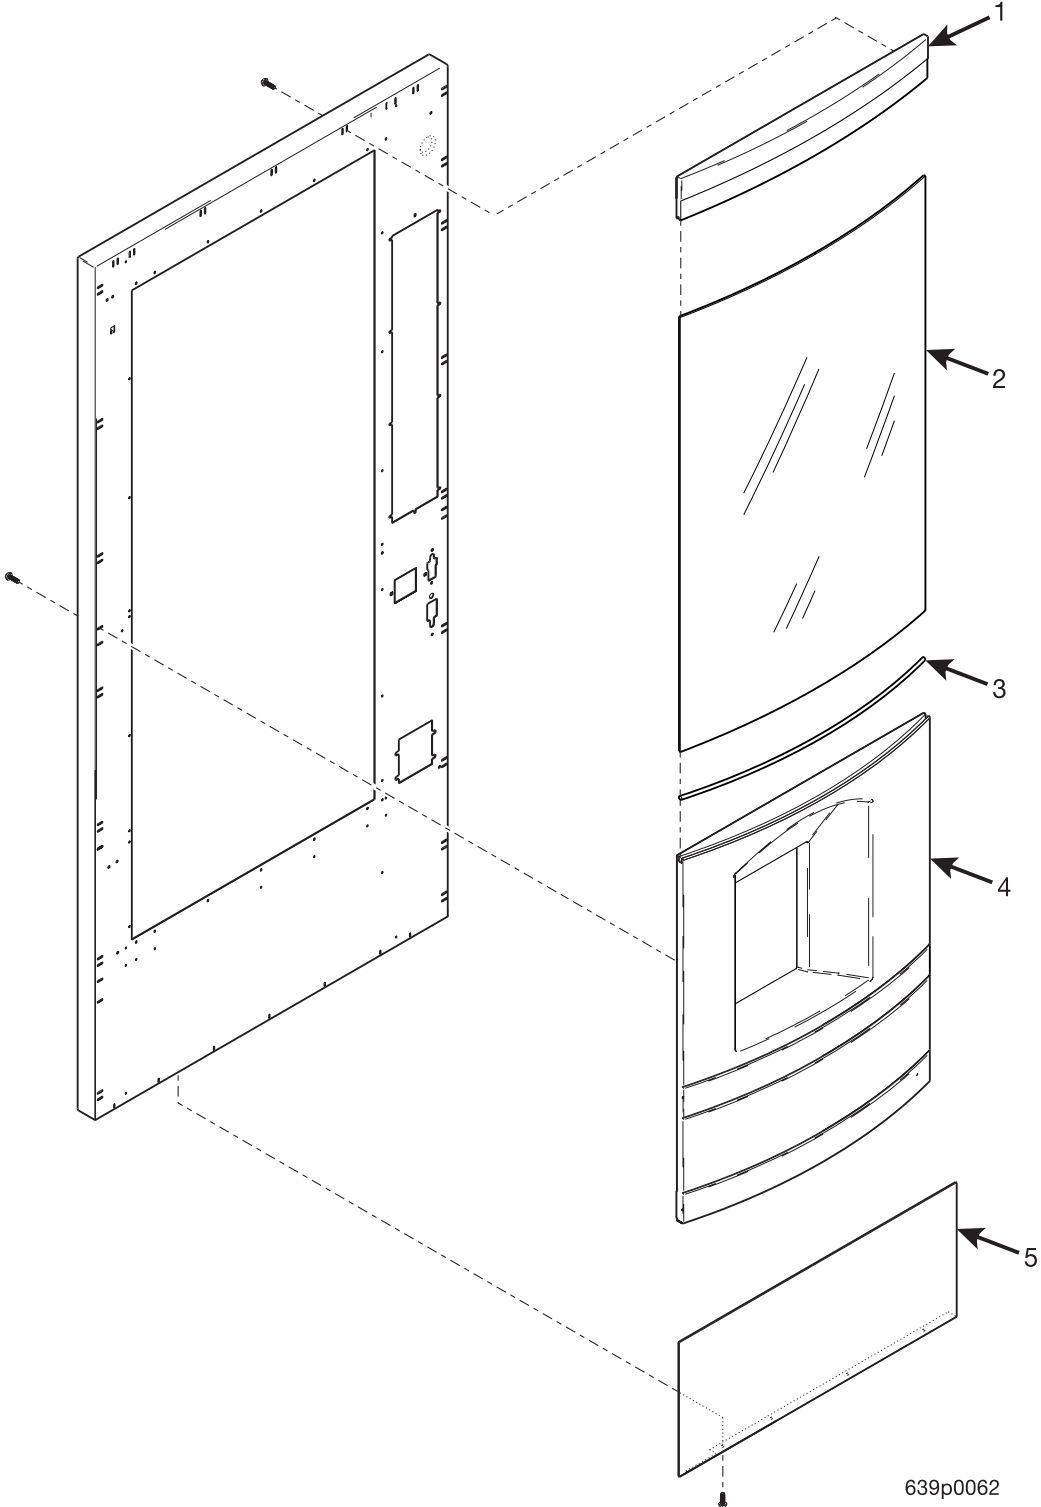

EuroDrink Parts Manual

639p0062

Figure 4. Millennium Trim - Part 2

EuroDrink Parts Manual

TABLE 4. MILLENNIA TRIM - PART 2

INDEX	PART NUMBER	DESCRIPTION	QTY
-	1582086	DECAL-TRIM HORIZONTAL-32" -FADED DOT (NOT USED ON BLACK NESTLE STYLE) (USED WITH INDEX 1)	1
1	1582200	HORIZ.TRIM-TOP-32"-"H"-GREY	1
	6312016	HORIZ.TRIM-TOP-32"-"H"-BLACK	
2	6342050	GLASS-CURVED FRONT-32"EURO	1
3	1582093	GASKET-GLASS	1
4	6342200	HORIZ.TRIM-32"-EURO-"R"	1
5	1582115	PANEL-BOTTOM TRIM-GRAY	1
	1582116	PANEL-BOTTOM TRIM-BLACK