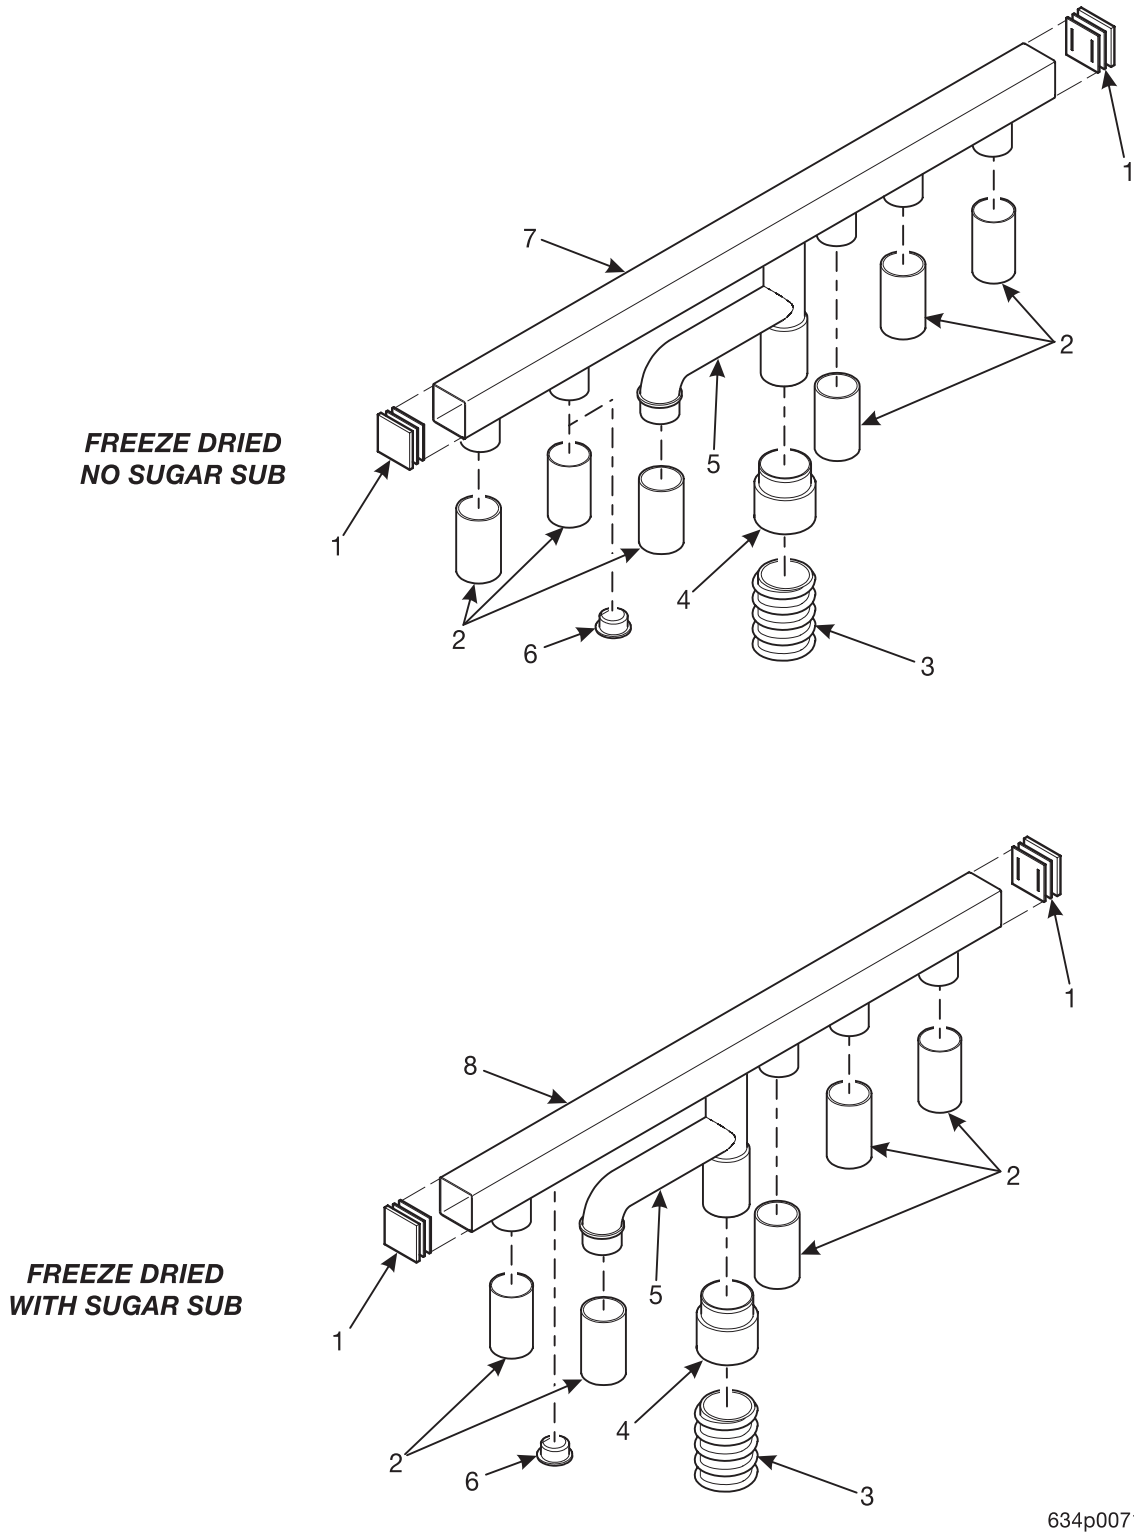

EuroDrink Parts Manual

Figure 53. Front Vent Assemblies - Freeze Dry

EuroDrink Parts Manual

TABLE 53. FRONT VENT ASSEMBLIES - FREEZE DRY

INDEX	PART NUMBER	DESCRIPTION
1	6337082	CAP - END VENT
2	6337049	TUBE - EXTENSION - SILICONE
3	6237337	HOSE - EXHAUST - 18" LONG
4	6137157	COUPLING - VENT HOSE
5	6337044	VENT - SUGAR/LIGHTENER ADAPTOR
6	6237301	PLUG - CENTER PULL - .93 (USE WITH DUAL CONDIMENT ONLY)
7	6367003	VENT - F.D. - STANDARD CONDIMENT
8	6367017	VENT - F.D. - WITH SUGAR SUB.