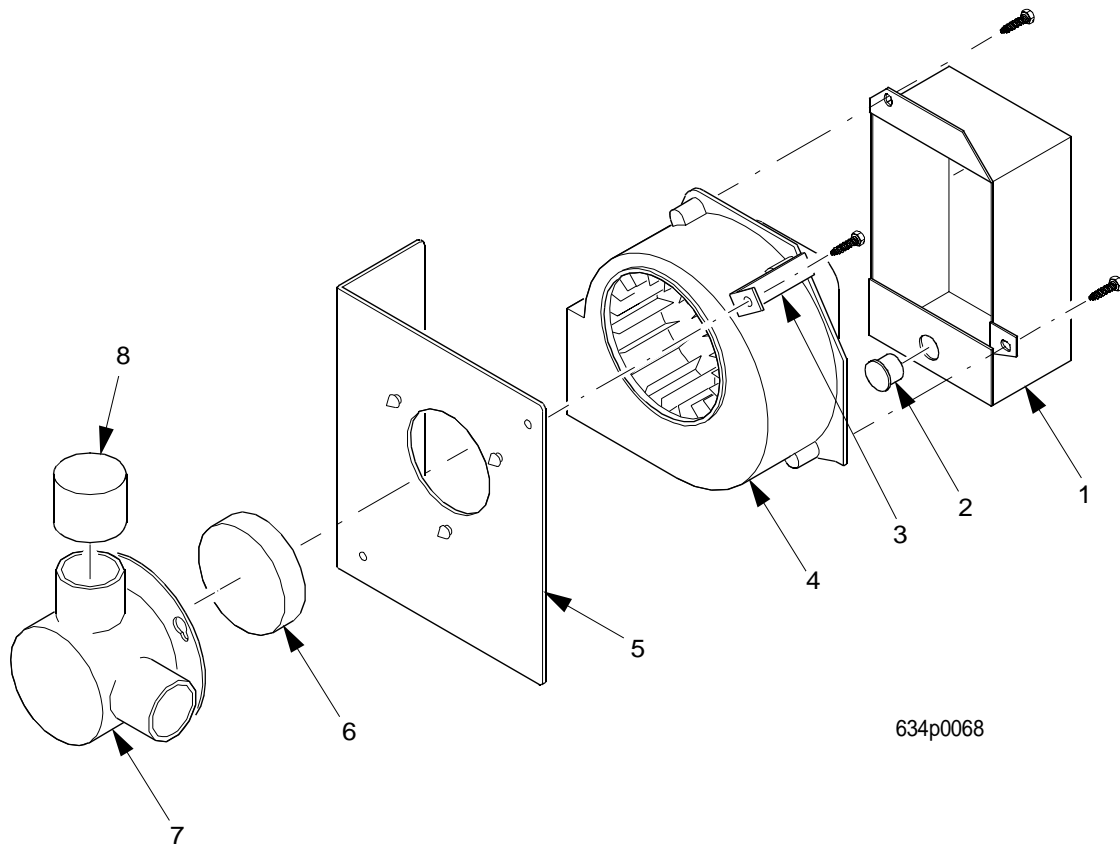

EuroDrink Parts Manual

Figure 37. Bracket, Blower, and Cover Assembly

EuroDrink Parts Manual

TABLE 37. BRACKET, BLOWER, AND COVER ASSEMBLY

INDEX	PART NUMBER	DESCRIPTION	QTY
-	6331089	BRACKET, BLOWER, AND COVER ASSEMBLY 115 V. (FD)	OPT
	6331090	BRACKET, BLOWER, AND COVER ASSEMBLY 230 V. (FD)	
	6301006	BRACKET, BLOWER, AND COVER ASSEMBLY 110 V. (FB)	
	6391057	BRACKET, BLOWER, AND COVER ASSEMBLY 230 V. (FB)	
1	6231074	GUARD - BLOWER MOTOR	1
	6391020	PLATE - COVER - BLOWER	
2	3502097	BUSHING #OCB-500	1
3	6231553	TIE DOWN - BLOWER ASSEMBLY	2
4	4312210	BLOWER ASSEMBLY - 120V	1
	4312211	BLOWER ASSEMBLY - 230V	
5	6231550	BRACKET ASSEMBLY - BLOWER MOUNTING (U.S.)	1
6	6237340	FILTER - EXHAUST BLOWER	1
7	6237342	HOUSING - EXHAUST BLOWER	1
8	6237340	FILTER-EXHAUST BLOWER - USED IN FREEZE DRIED MACHINES	1