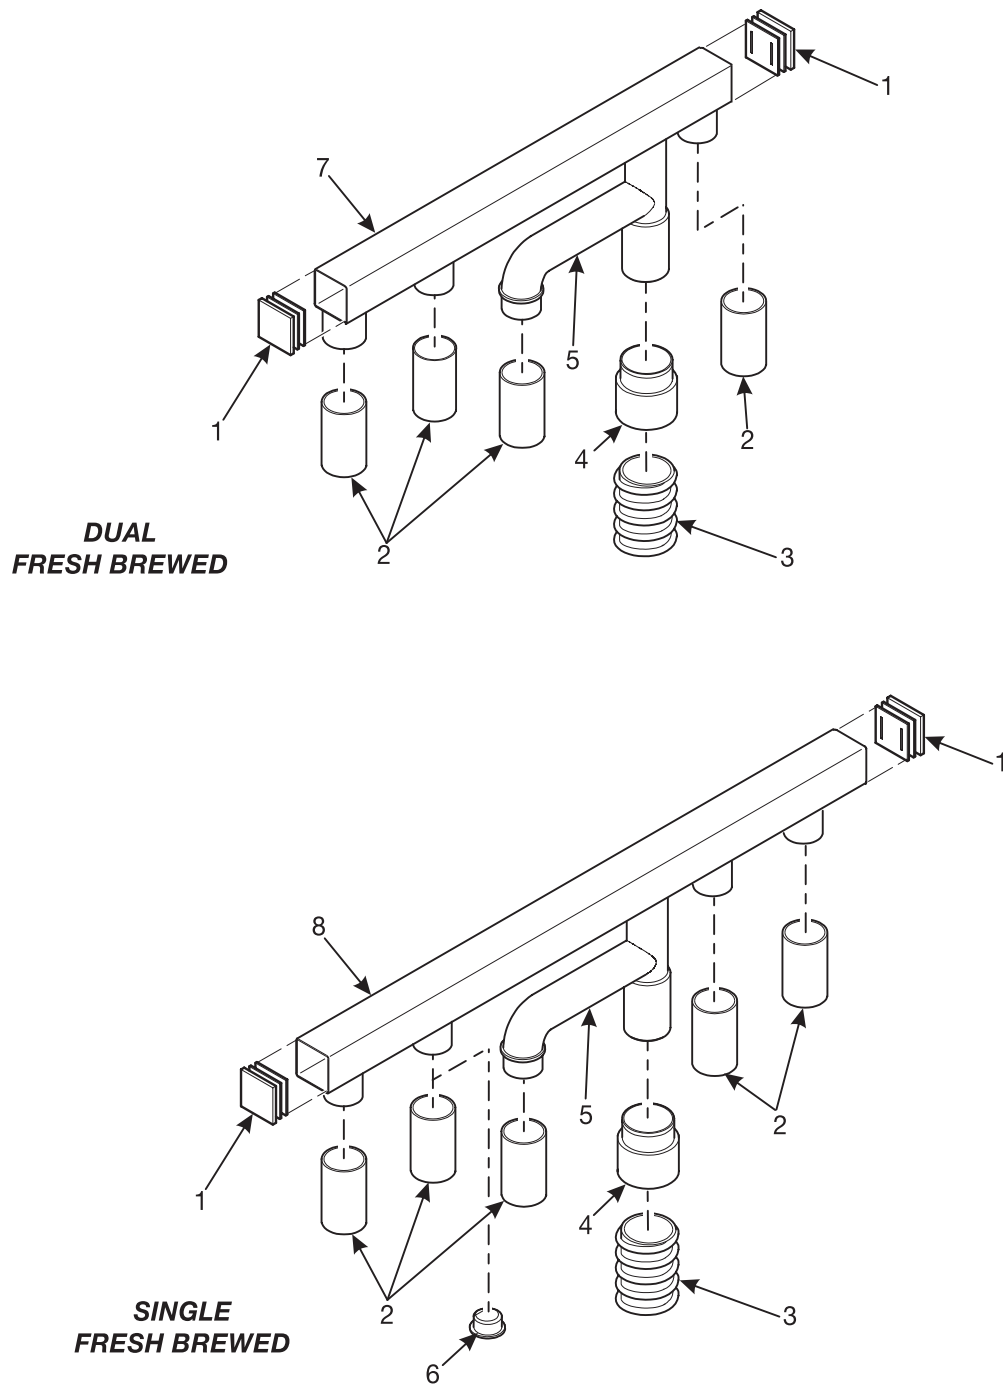

EuroDrink Parts Manual

TABLE 51. MIXING BOWL AND BREWER VENTILATION SYSTEM

INDEX	PART NUMBER	DESCRIPTION	QTY
1	-	REAR VENT ASSEMBLIES (FIGURE 54)	-
2	-	FRONT VENT ASSEMBLIES (FIGURES 52, 53)	-
3	6237355	HOSE - EXHAUST - 29.5 INCH LONG	1
4	6137157	COUPLING - VENT HOSE (USE WITH INDEX NUMBER 3)	1
5	6237353	FILTER - EXHAUST CHUTE	1
6	6237352	LOCATOR AND BRACKET ASSY - SINGLE BREWER	1

EuroDrink Parts Manual

634p0070

Figure 52. Front Vent Assemblies - Fresh Brew