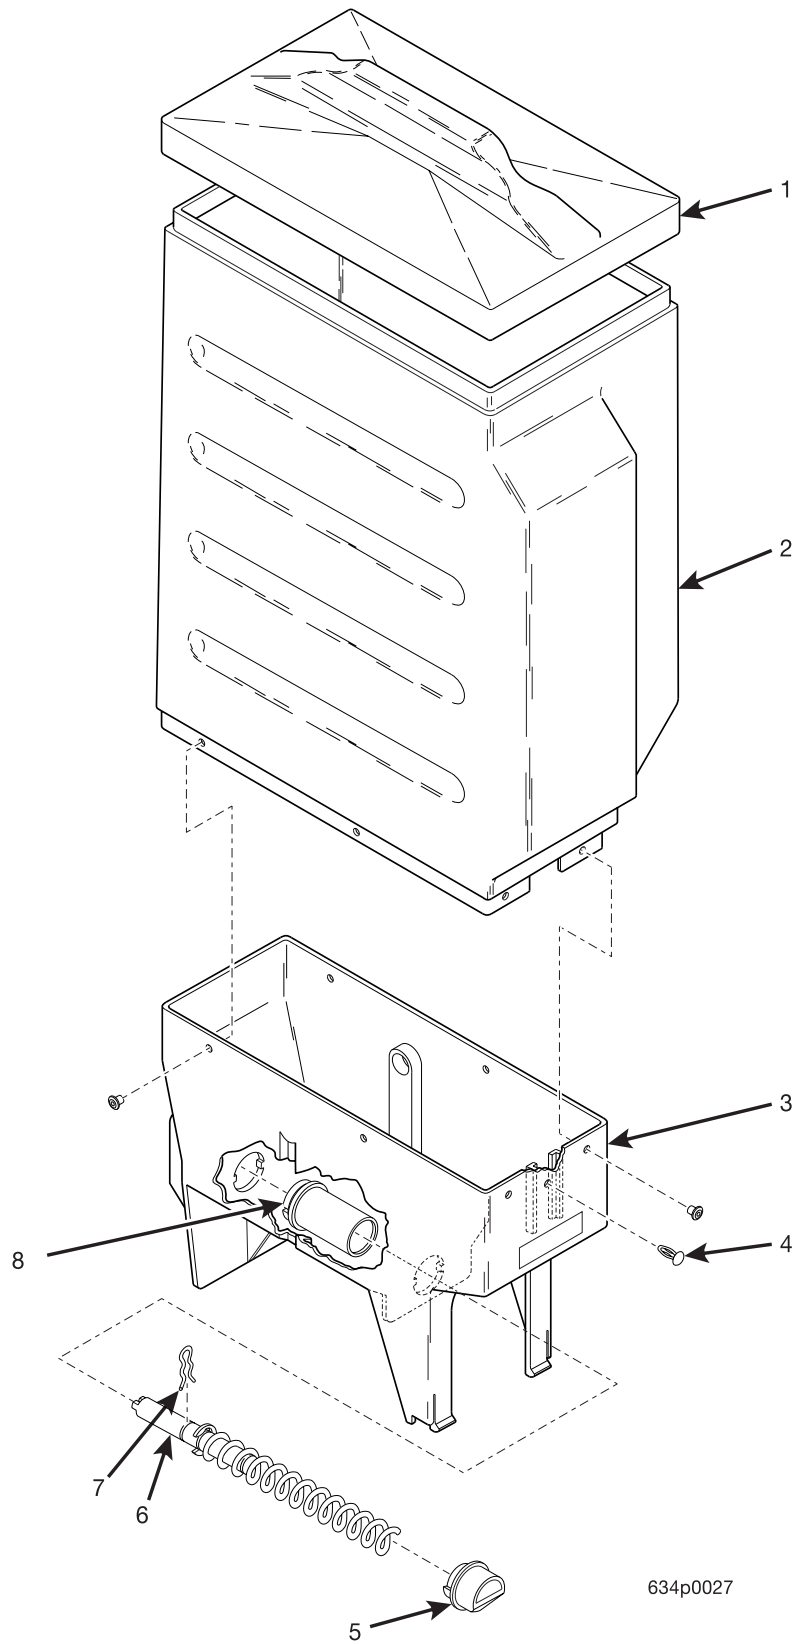

EuroDrink Parts Manual

Figure 56. Canister Assembly 6237420

EuroDrink Parts Manual

TABLE 56. CANISTER ASSEMBLY 6237420

INDEX	PART NUMBER	DESCRIPTION	QTY
-	6237420	CANISTER ASSEMBLY - LEAF TEA - HIGH CAPACITY	-
1	6237066	LID - CANISTER	1
2	6337026	SLEEVE - CANISTER	1
3	6237062	CANISTER BASE	1
4	6237053	FASTENER - PUSH IN	1
5	6237080	NOZZLE - DISPENSING	1
6	6237095	AUGER AND SHAFT ASSEMBLY	1
7	6337020	CLIP - BEARING	1
8	6237014	BEARING - CANISTER	1