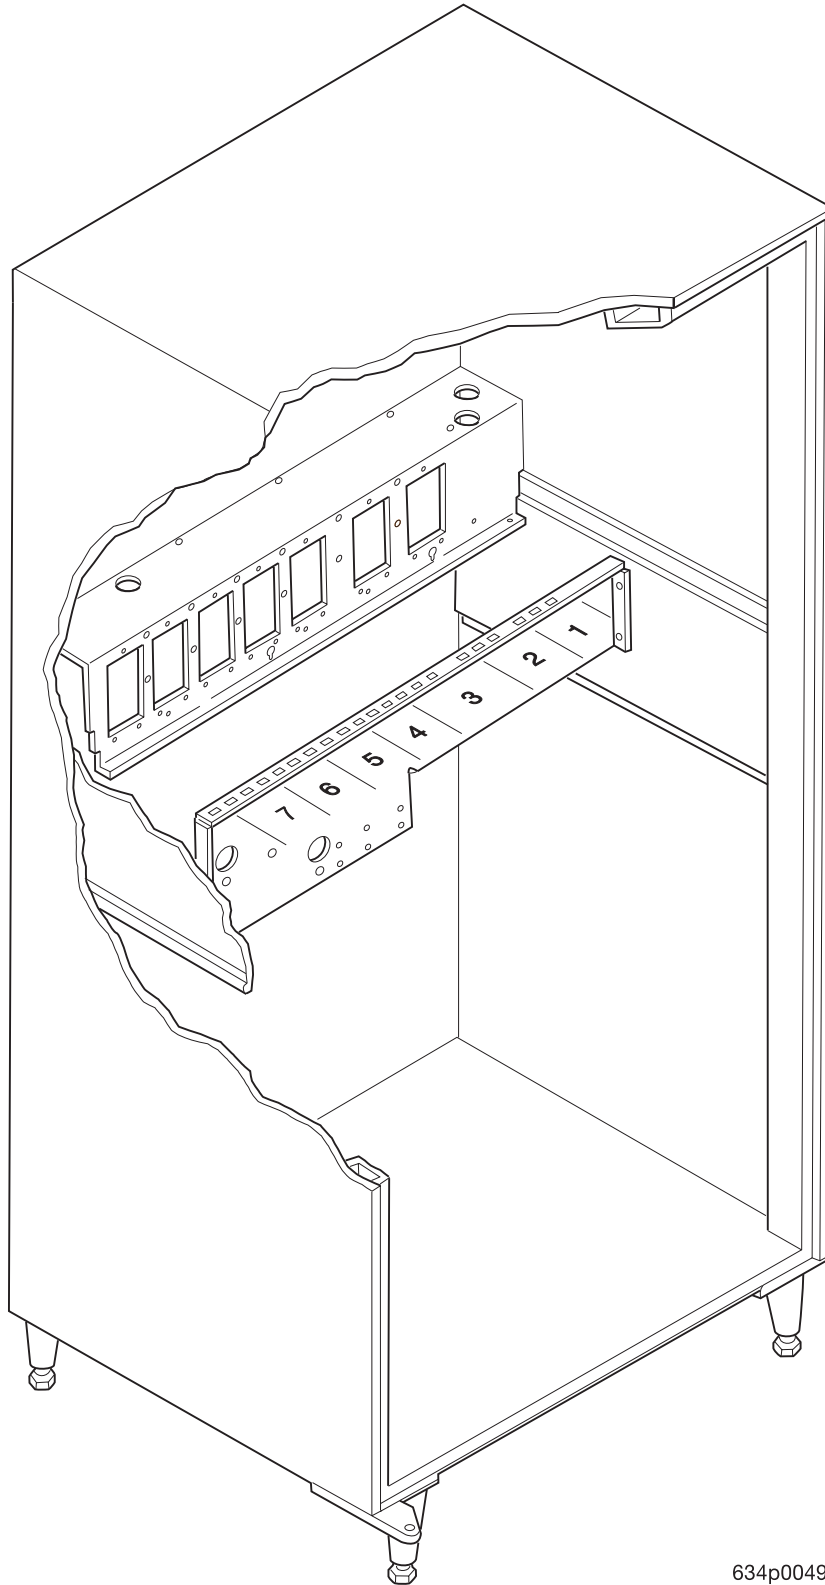

EuroDrink Parts Manual

TABLE 54. REAR VENT ASSEMBLIES

INDEX	PART NUMBER	DESCRIPTION	QTY
1	6247008	VENT SHELF - DUAL FRESH BREW	-
2	6237335	VINYL CAP - 1.00 I.D X .50 LONG - .38 HOLE	2
3	6237336	VENT - EXTENSION - SUGAR/LIGHTENER	1
4	6247005X	VENT - SHELF - SINGLE FRESH BREW	(OPT)
5	6237303	PLUG - CENTER PULL - .56 (USE WHEN INTERNATIONAL COFFEE IS NOT PRESENT)	OPT.
6	6267301	VENT - SHELF - FREEZE DRY	(OPT)

EuroDrink Parts Manual

634p0049a

Figure 55. Canister Options and Positions