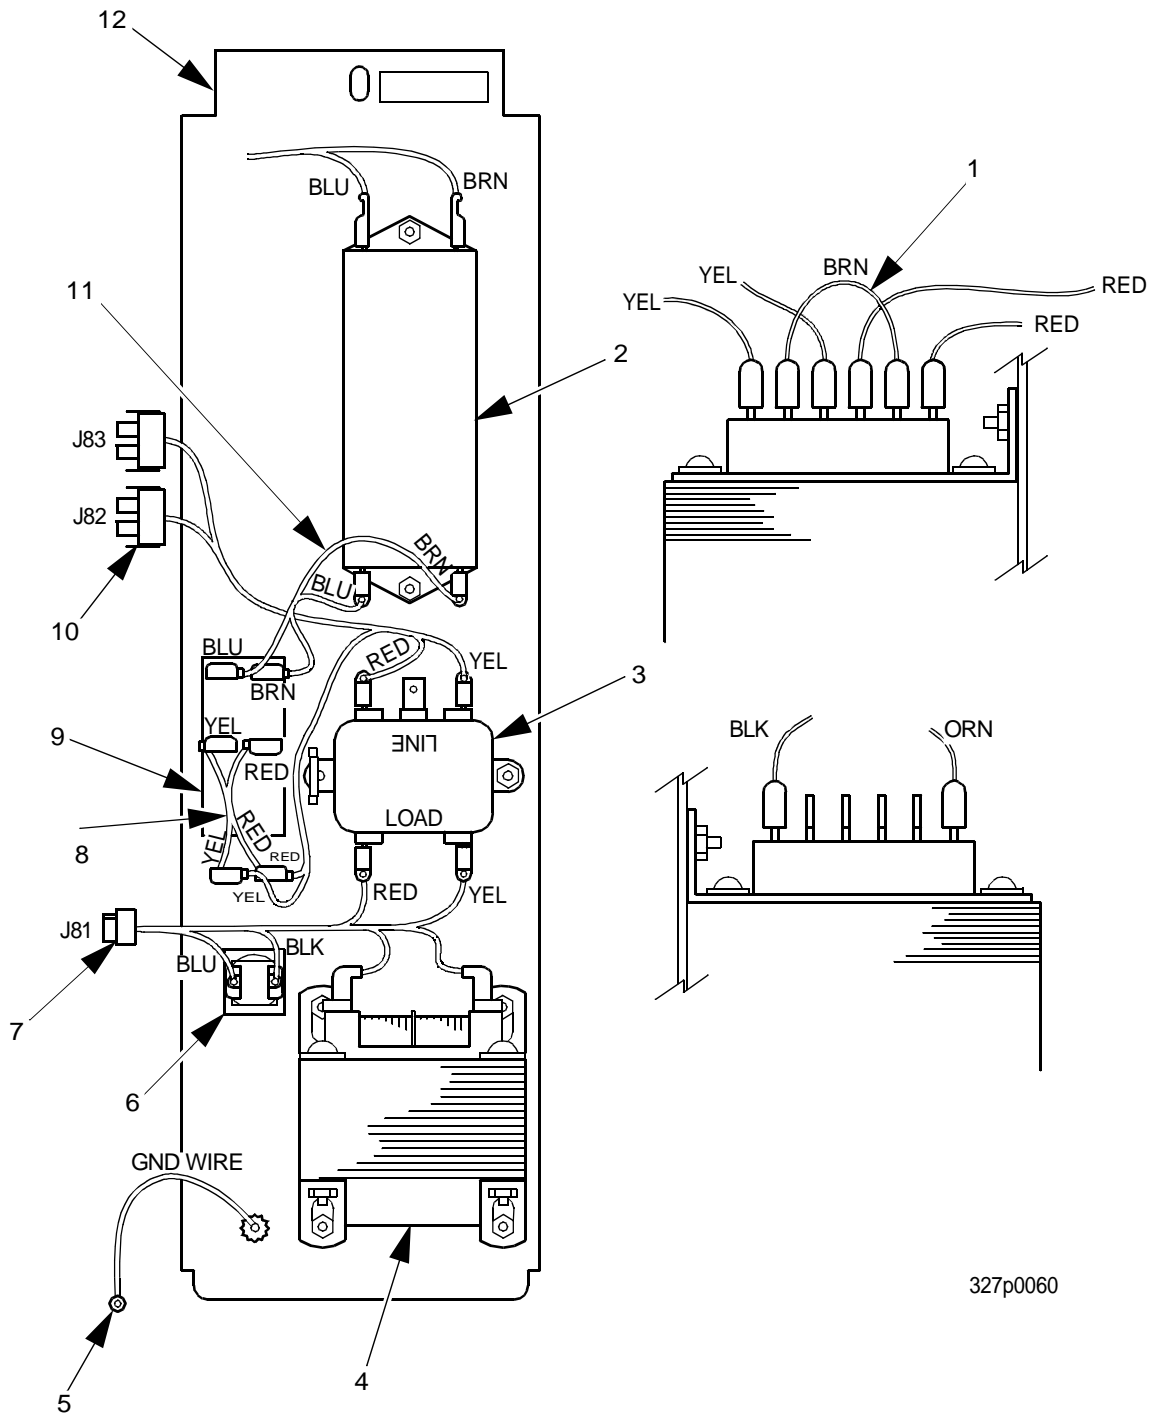

EuroDrink Parts Manual

327p0060

Figure 41. Power Panel Assembly - 230 V - Fr/Ger

EuroDrink Parts Manual

TABLE 41. POWER PANEL ASSEMBLY - 230 V - FR/GER

INDEX	PART NUMBER	DESCRIPTION	QTY
-	4521041	POWER PANEL ASSY-230V FR/GER	REF
1	4279001	JUMPER-230V-XFMR PRI	1
2	9989110	FILTER-POWER LINE-EMI	1
3	9989100	INTERFERENCE FILTER	1
4	9989046	24V XFMR-DUAL PIR.-.187 TERM	1
5	9984094	WIRE-GROUND-14"	1
6	9989674	CIRCUIT BREAKER-4 AMP	1
7	1709001	JUMPER-TRANSFORMER-FOREIGN	1
8	4529002	JUMPER-FRENCH/GERMAN SWITCH	1
9	9984627	CIRCUIT BREAKER/SWITCH-16 AM	1
10	1709000	HARNESS-POWER PANEL-FOREIGN	1
11	6849015	JUMPER-POWER SW	1
12	4521036	PLATE-HOUSING-PANEL-FR/GER.	1