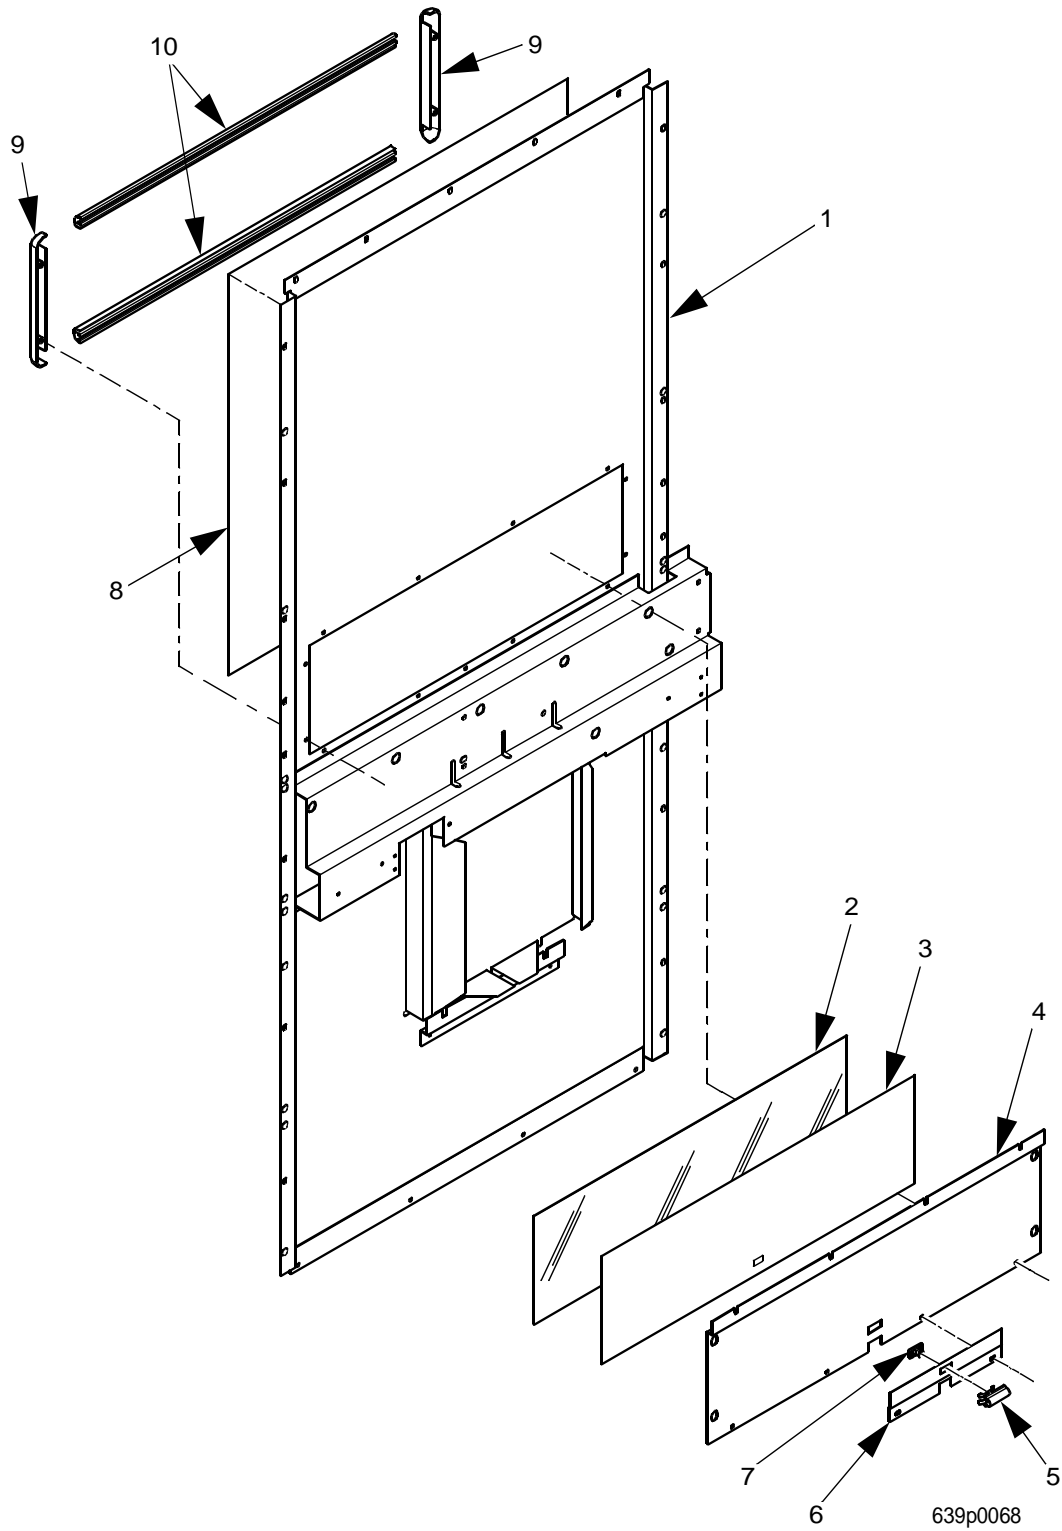

EuroDrink Parts Manual

Figure 9. Center Panel Assembly - Not Backlit

EuroDrink Parts Manual

TABLE 9. CENTER PANEL ASSEMBLY - NOT BACKLIT

INDEX	PART NUMBER	DESCRIPTION	QTY
1	6342068	CENTER TRIM PANEL ASSEMBLY-T GREY	1
	6342067	CENTER TRIM PANEL ASSEMBLY-T WHITE	
	6342070	CENTER TRIM PANEL ASSY-NU WHITE	
	6392020	PANEL ASSEMBLY-CENTER TRIM (MILLENNIA STYLE)	
2	6342082	COVER-MENU INSERT-THICK	1
3	6342042	INSERT - MENU SELECTIONS - EURO COFFEE - SWEDISH	1
	6342025	INSERT-SELECTIONS-FRENCH	
	6342027	INSERT-MENU SELECTIONS-EURO COFFEE-UK	
	6342028	INSERT-SELECTIONS-SPANISH - STANDARD	
	6362024	INSERT-SELECTIONS.-FD/FB-EURO COFFEE-GERMAN	
	6342089	INSERT-MENU-SELECTIONS-EURO COFFEE-BELGIUM (FLEMISH)	
	6342028	INSERT - SELECTIONS - SPANISH - NESTLE	
	6362027	INSERT - MENU - SPANISH (NESTLE)	
	6342027	INSERT - MENU - SELECT - EURO COFFEE	
4	6342079	PLATE-BACKING MENU	1
5	6362019	INDICATOR LAMP-28V	1
6	6342080	PLATE-SERVE LIGHT	1
7	6362021	LENS-RECTANGULAR-RED	1
8	6342069	DISPLAY PHOTO - P.O.P.	1
9	G6262033	END CAP-MENU BOARD	2
10	6342081	TRIM-SELECT INSERT	2