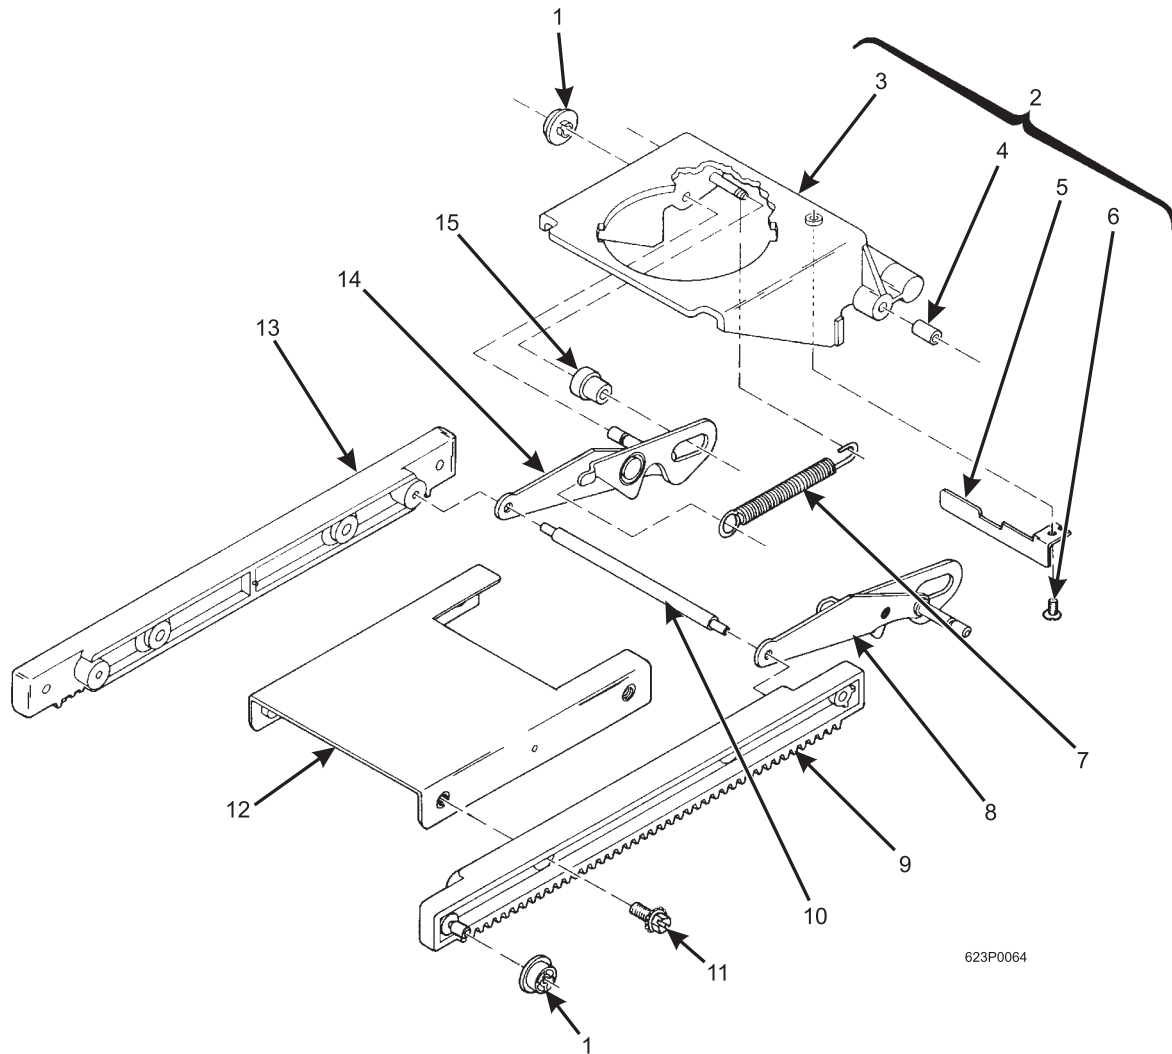

EuroDrink Parts Manual

Figure 46. Rack Assembly - Single Brewer

EuroDrink Parts Manual

TABLE 47. RACK ASSEMBLY - SINGLE BREWER

INDEX	PART NUMBER	DESCRIPTION	QTY
-	6234001	RACK ASSEMBLY - BREWER	REF
1	6234222	ROLLER - BREWER	4
2	6234116	BASKET HOUSING ASSEMBLY (INCLUDES INDEX NUMBERS 3 THROUGH 6)	1
3	6234250	BASKET HOUSING & WIPER ASSEMBLY	1
4	6234278	BEARING - RETURN LEVER ROLLER	2
5	6234118	FLAT SPRING - BASKET HOUSING	1
6	6204211	SCREW - #6-32 X 1/4 PHS T/C SS	1
7	6234256	SPRING - FLIP	2
8	6234261	ROLLER LINKAGE ASSEMBLY - RIGHT	1
9	6234275	RACK ASSEMBLY - RIGHT - BREWER	1
10	6234110	SHAFT - FLIP	1
11	6234295	SCREW - #8-32 X .38 HHS W/LW	4
12	6234120	BRACKER ASSEMBLY - RACK	1
13	6234274	RACK ASSEMBLY - LEFT - BREWER	1
14	6234260	ROLLER LINKAGE ASSEMBLY - LEFT	1
15	6234292	RETURN LEVER ROLLER ASSEMBLY	2