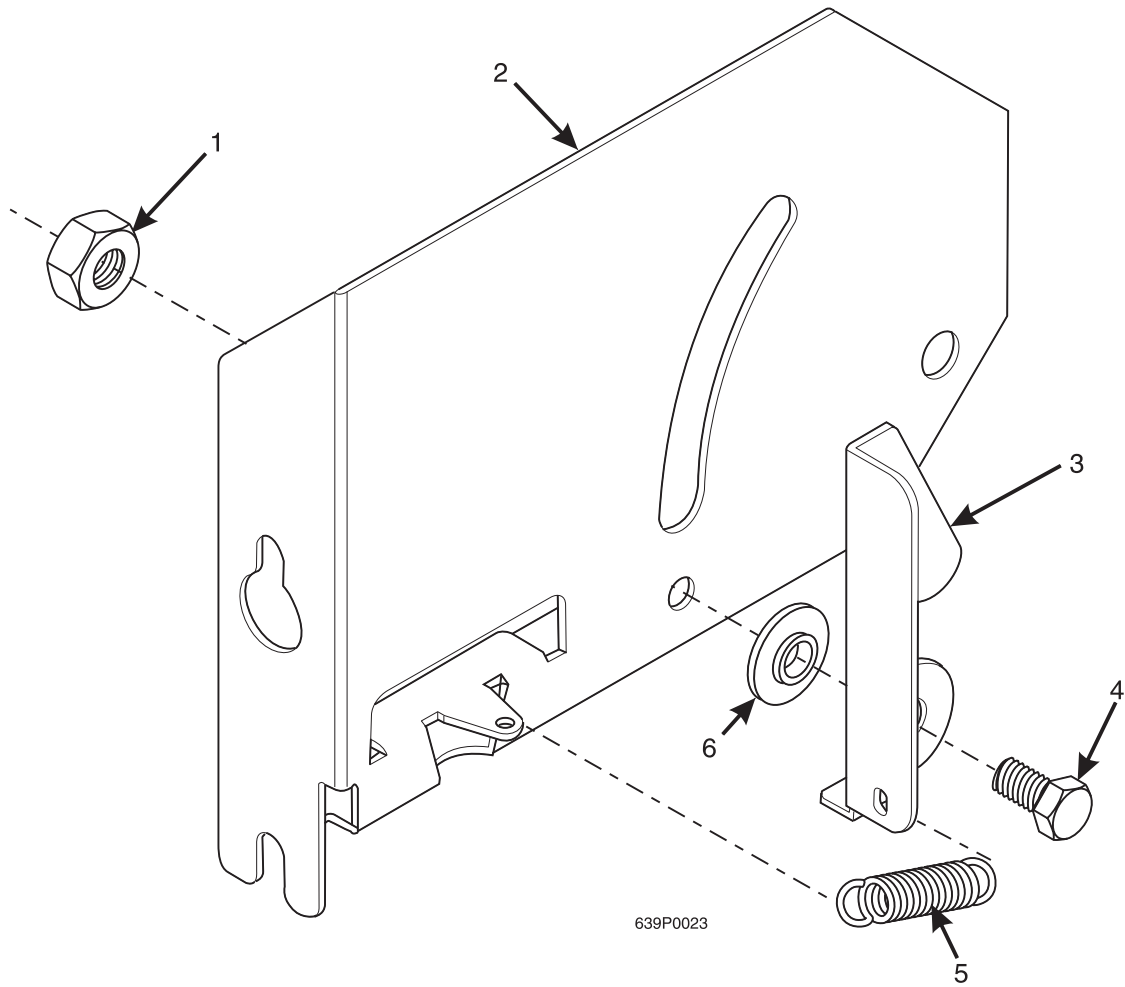

EuroDrink Parts Manual

Figure 19. Cup Mechanism Mounting Bracket Assembly

EuroDrink Parts Manual

TABLE 19. CUP MECHANISM MOUNTING BRACKET ASSEMBLY

INDEX	PART NUMBER	DESCRIPTION	QTY.
-	6233057	MOUNTING BRACKET ASSEMBLY - RIGHT (SHOWN)	REF
1	4041241	NUT - 1/4 20 SELF LOCKING	1
2	6233018	BRACKET - MECH MOUNTING - RIGHT	1
-	6233019	BRACKET - MECH MOUNTING - LEFT (NOT SHOWN)	1
3	6233037	LATCH	1
4	6233021	SCREW-1/4 X 20 X .5 HEX HD	1
5	2301057	SPRING ELEVATOR STOP	1
6	6233028	BUSHING	1