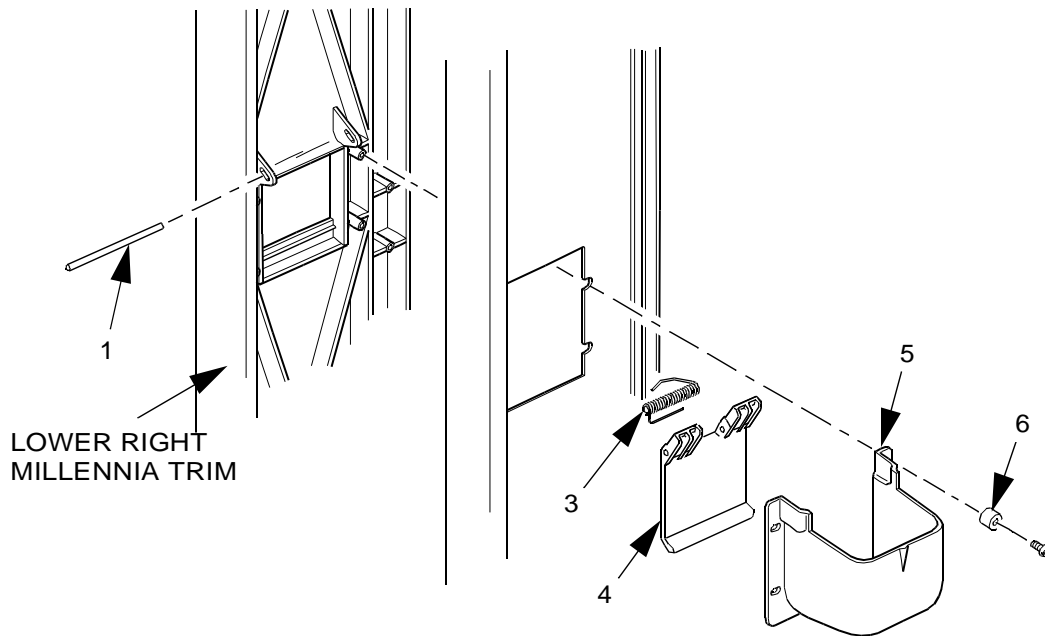

EuroDrink Parts Manual

COIN RECEPTACLE ASSEMBLY - STANDARD

COIN RECEPTACLE ASSEMBLY - MILLENNIA

497p0090

Figure 12. Coin Receptacle Assemblies

EuroDrink Parts Manual

TABLE 12. COIN RECEPTACLE ASSEMBLIES

INDEX	PART NUMBER	DESCRIPTION	QTY
1	4245084	SHAFT-DOOR-COIN RETURN	1
2	1572011	TRIM - COIN RECEPTACLE	1
3	4245083	SPRING COIN RETURN DOOR	1
4	4245082	GATE COIN RETURN	1
5	1572010	CUP-COIN RETURN	1
6	2302053	SPACER CUP	4