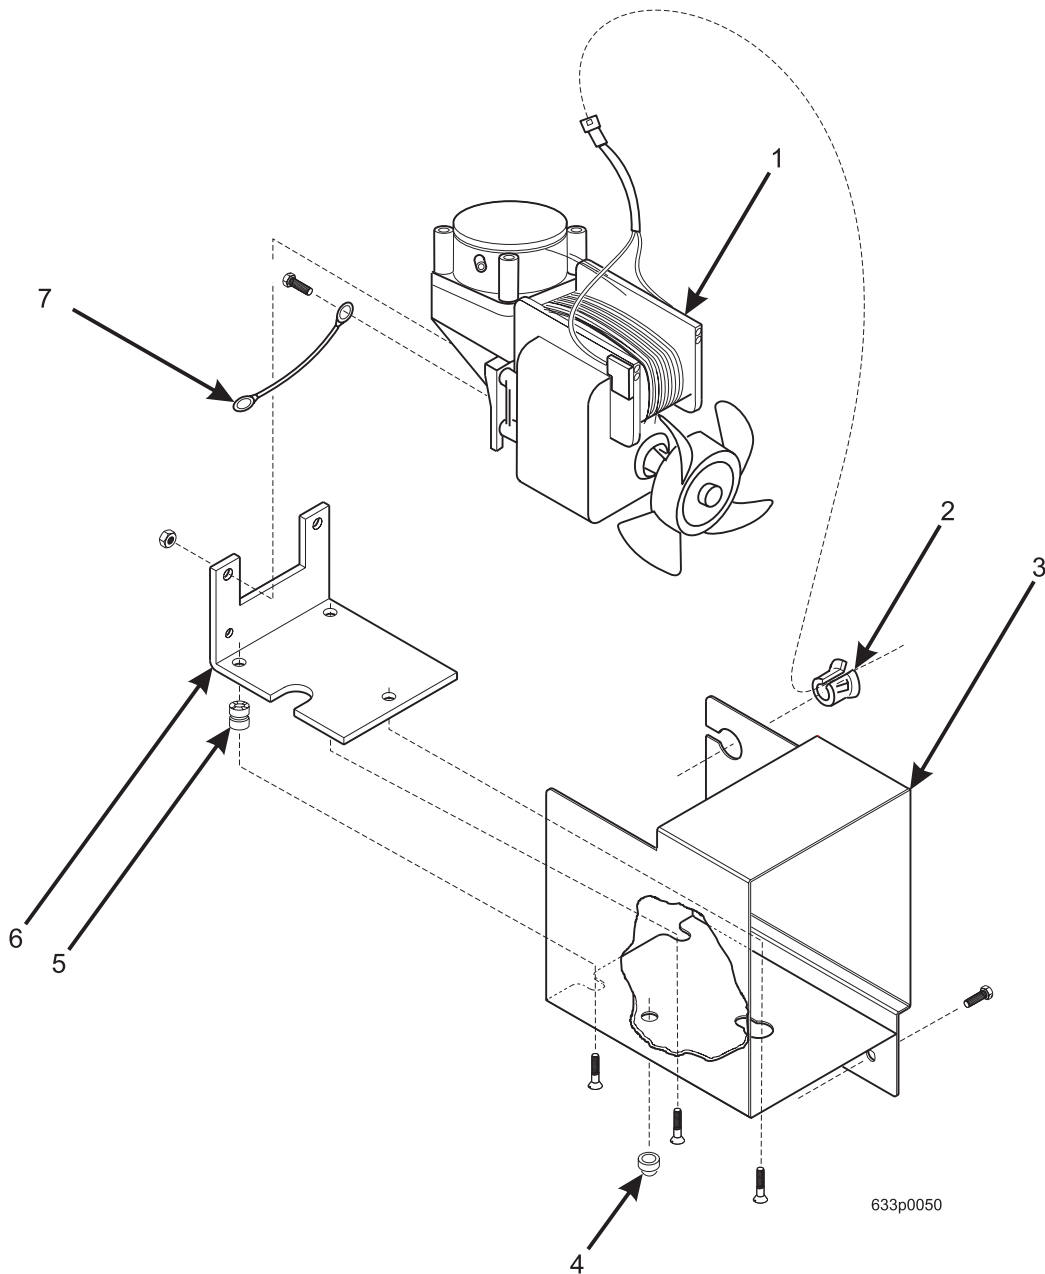

EuroDrink Parts Manual

Figure 80. Air Compressor Assembly (ARG./US./FR./GER./S.A./SP./U.K.)

EuroDrink Parts Manual

TABLE 80. AIR COMPRESSOR ASSEMBLY (ARG./US./FR./GER./S.A./SP./U.K.)

INDEX	PART NUMBER	DESCRIPTION	QTY
-	6334000	AIR COMPRESSOR ASSEMBLY - 230 V	1
1	6334010	AIR COMPRESSOR - BREWER - 230 V	1
2	3502907	BUSHING #OCB-500	1
3	6334008	COVER - AIR COMPRESSOR	1
4	6231319	BUMPER - PLUG	1
5	6237205	VIBRATION ISOLATOR - .250 DIAMETER	3
6	6334009	BRACKET - AIR COMPRESSOR	1
7	9984094	GROUND WIRE - GROUND	1