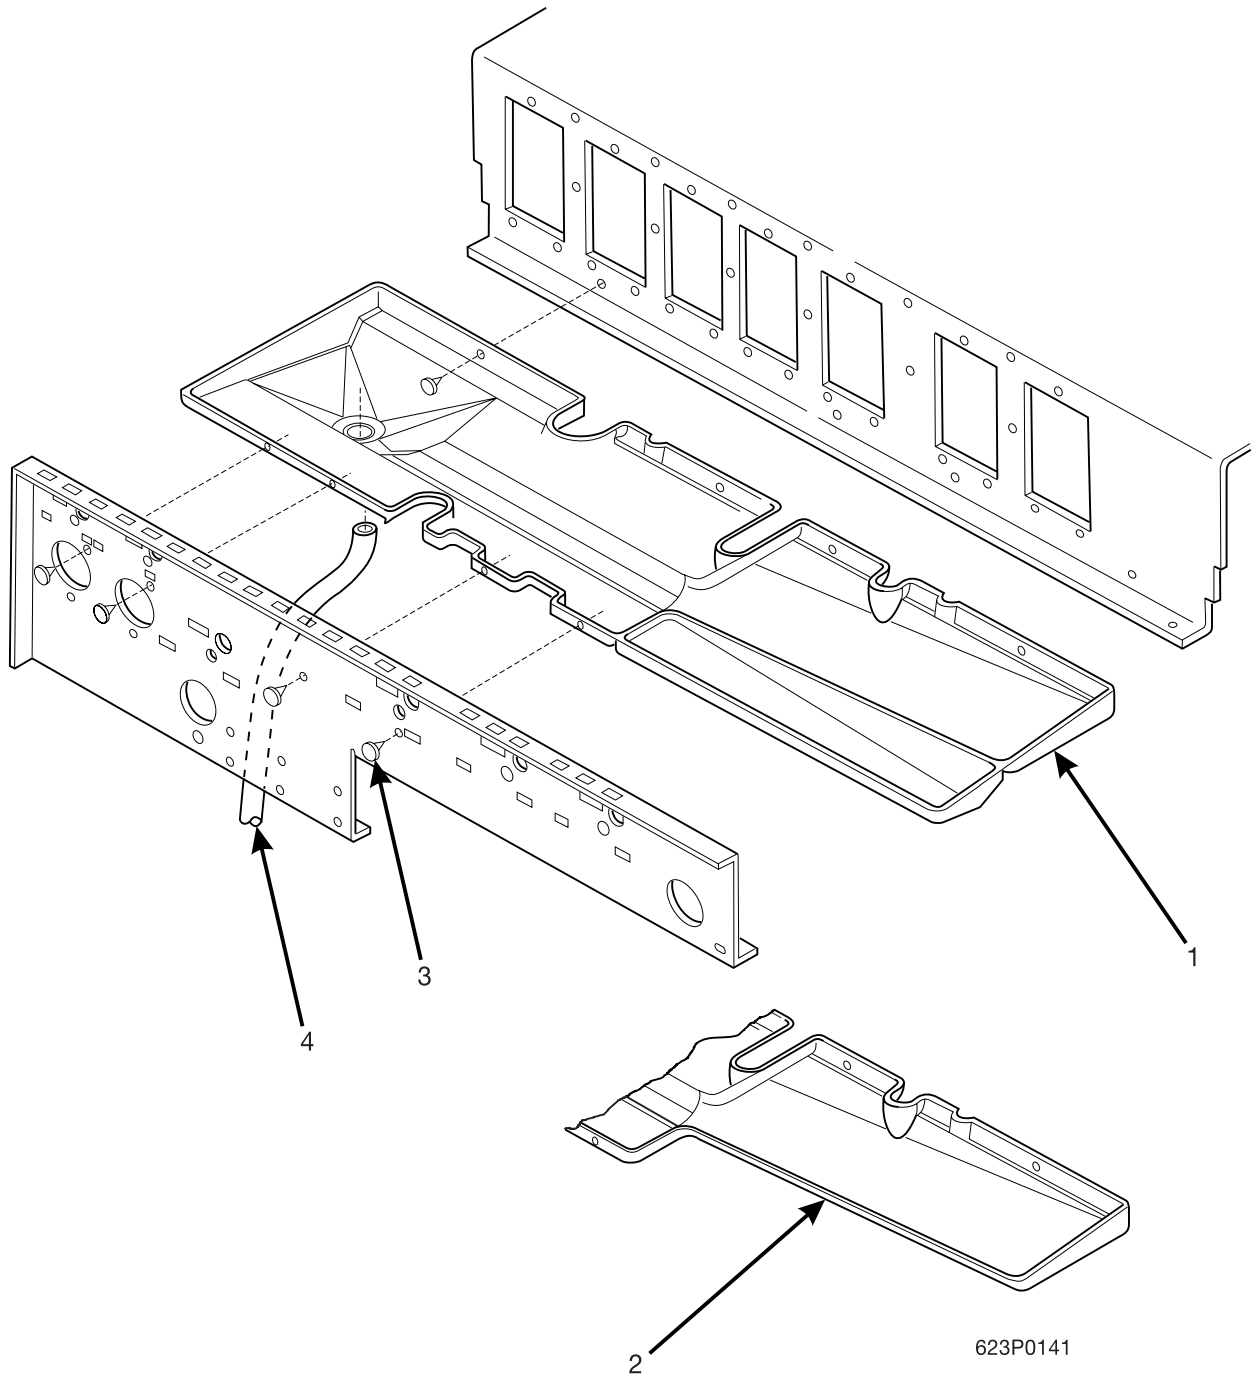

EuroDrink Parts Manual

634p0087

Figure 103. Base Plate Assembly and Side Panels

EuroDrink Parts Manual

TABLE 103. BASE PLATE ASSEMBLY AND SIDE PANELS

INDEX	PART NUMBER	DESCRIPTION	QTY
-	-	BASE PLATE-FRONT & SIDES (STANDARD TRIM STYLE) (INCLUDES INDEX NUMBERS 1 THRU 7)	REF
		BASE PLATE ASSEMBLY-MILLENNIA (INCLUDES INDEX NUMBERS 3 THRU 6 PLUS 8)	
		BASE PLATE - FRONT ONLY (STANDARD TRIM STYLE) (INCLUDES INDEX NUMBERS 3 THRU 7)	
1	6261030	SIDE PANEL ASSEMBLY-BASE GRILL-LEFT SIDE-BLACK (STANDARD TRIM STYLE)	1
2	6261027	SIDE PANEL ASSEMBLY-BASE GRILL-RIGHT SIDE -BLACK (STANDARD TRIM STYLE)	1
3	9900098	COTTER PIN 3/32 X 3/4 IN	2
4	1411194	SLIDE BASE PLATE R H	1
5	6231087	BRACKET-BASE PLATE	2
6	1411195	SLIDE BASE PLATE L H	1
7	1581023	BASE PLATE ASSEMBLY (STANDARD TRIM STYLE)	1
8	1581050	BASE PLATE ASSY-32"-MILLENNIA-BLACK (MILLENNIA TRIM STYLE)	1