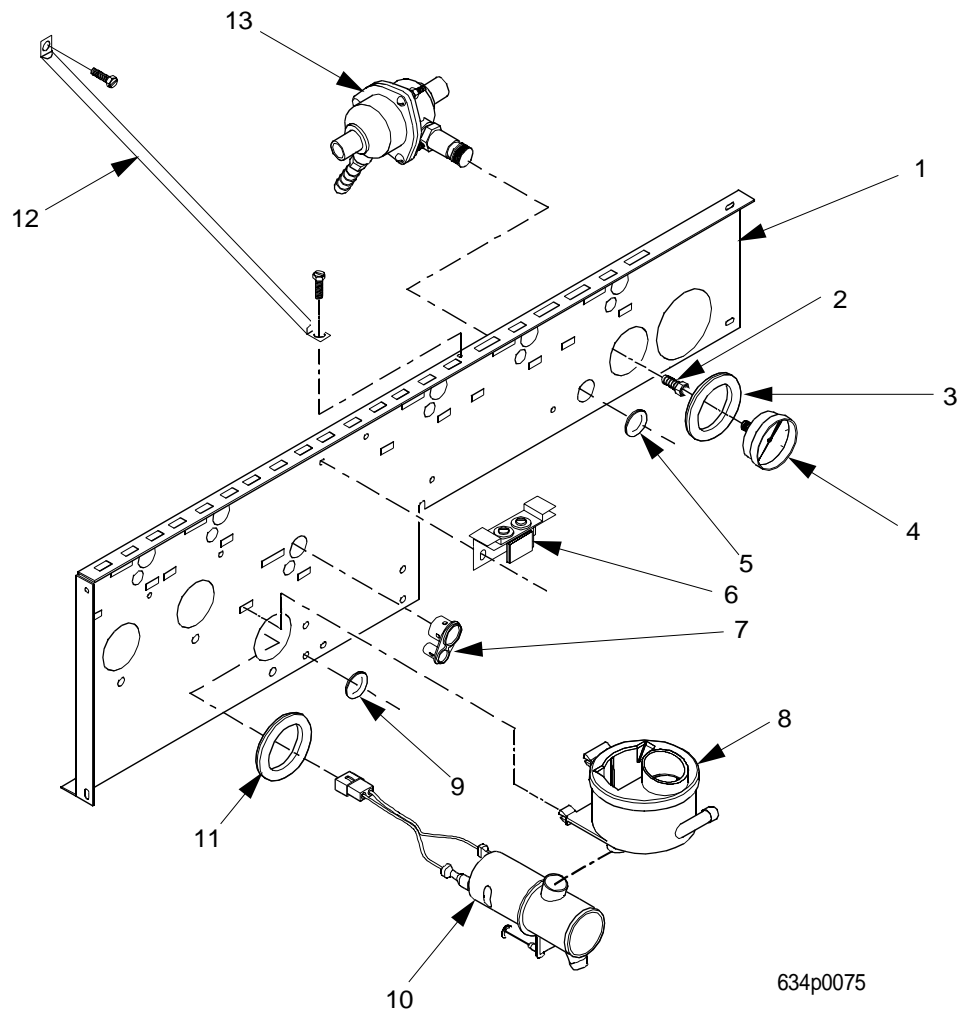

EuroDrink Parts Manual

Figure 68. Support Channel Assembly

EuroDrink Parts Manual

TABLE 68. SUPPORT CHANNEL ASSEMBLY

INDEX	PART NUMBER	DESCRIPTION	QTY
1	6261117	CHANNEL ASSEMBLY - CANISTER SUPPORT	1
2	6204215	FITTING - 1/4 BARB X 1/8 FEMALE - NPT *	1
3	6237051	GROMMET - GAGE MOUNTING*	1
4	6108065	GAUGE - COMPRESSOR *	1
5	6237052	GROMMET - REGULATOR MOUNTING *	1
6	6337057	CANISTER SUPPORT ASSEMBLY - LIGHTENER (CONSISTS OF THE FOLLOWING PARTS)	1
7	6237315	RETAINER - TUBE - MIXING BOWL	OPT
8	-	MIXING BOWL ASSEMBLY (FIGURE 70)	-
9	2302223	GROMMET - 3/16	OPT
10	-	WHIPPER ASSEMBLY (FIGURE 72)	-
11	6237115	GROMMET - WHIPPER MOUNTING	OPT
12	6231533	BRACE CANISTER SUPPORT - UPPER	1
13	6234981	REGULATOR ASSEMBLY (FIGURE 69)	1
-	3102447	8-32 X 3/4 PHS TYPE 23 T/C-Z	2
-	6237170	BUSHING - CANISTER	2
-	6337058	BRACKET - CANISTER FRONT	1
-	6237174	SUPPORT - CANISTER FRON	1
-	6237356	VIBRATION ISOLATOR - .375 DIA	2