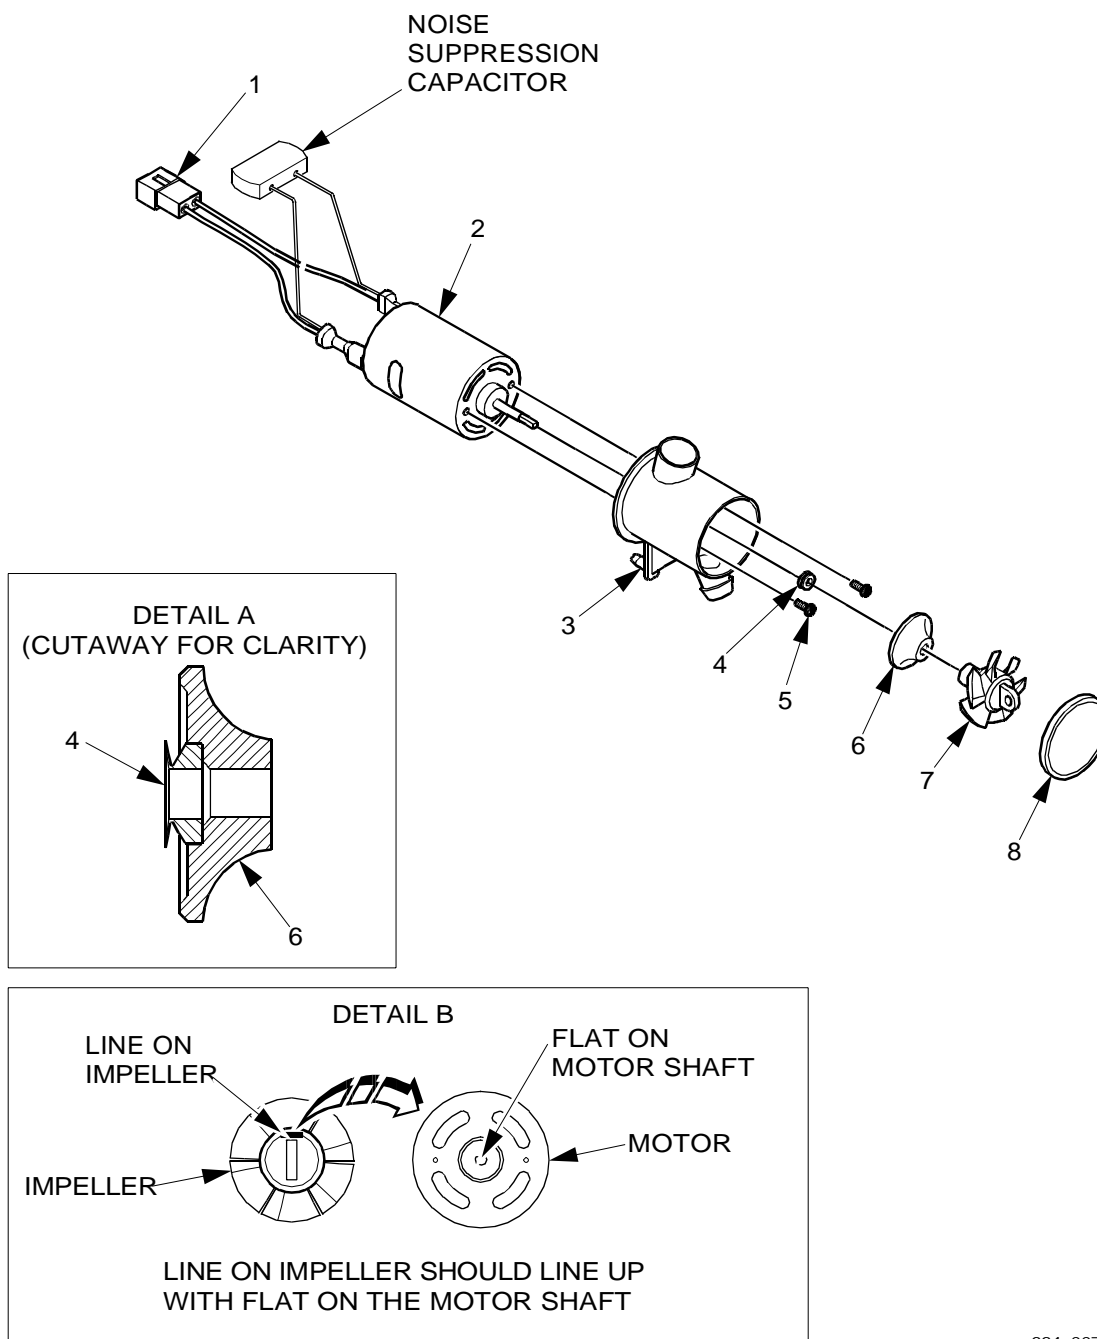

EuroDrink Parts Manual

Figure 72. Standard Whipper Assemblies

EuroDrink Parts Manual

TABLE 72. STANDARD WHIPPER ASSEMBLIES

INDEX	PART NUMBER	DESCRIPTION	QTY
-	6237195	WHIPPER ASSEMBLY - DRINK (115 V)	REF
	6337081	WHIPPER ASSEMBLY - DRINK (230 V)	
1	6237157	WIRING HARNESS - WHIPPER MOTOR (115 V) (DOES NOT INCLUDE NOISE SUPPRESSION CAPACITOR)	1
	6339025	HARNESS - WHIPPER MOTOR - SUPPRESSION (230 V)	
2	6237111	MOTOR - WHIPPER - 24 VDC	1
3	6237193	HOUSING - WHIPPER	1
4	6237110	V-RING SHAFT SEAL	1
5	6237119	SCREW	2
6	6237192	SPACER - WHIPPER	1
7	6237194	IMPELLER - WHIPPER	1
8	6337085	COVER - WHIPPER	1
-	6237117	IMPELLER REMOVAL TOOL (PART OF BAG ASSEMBLY)	1