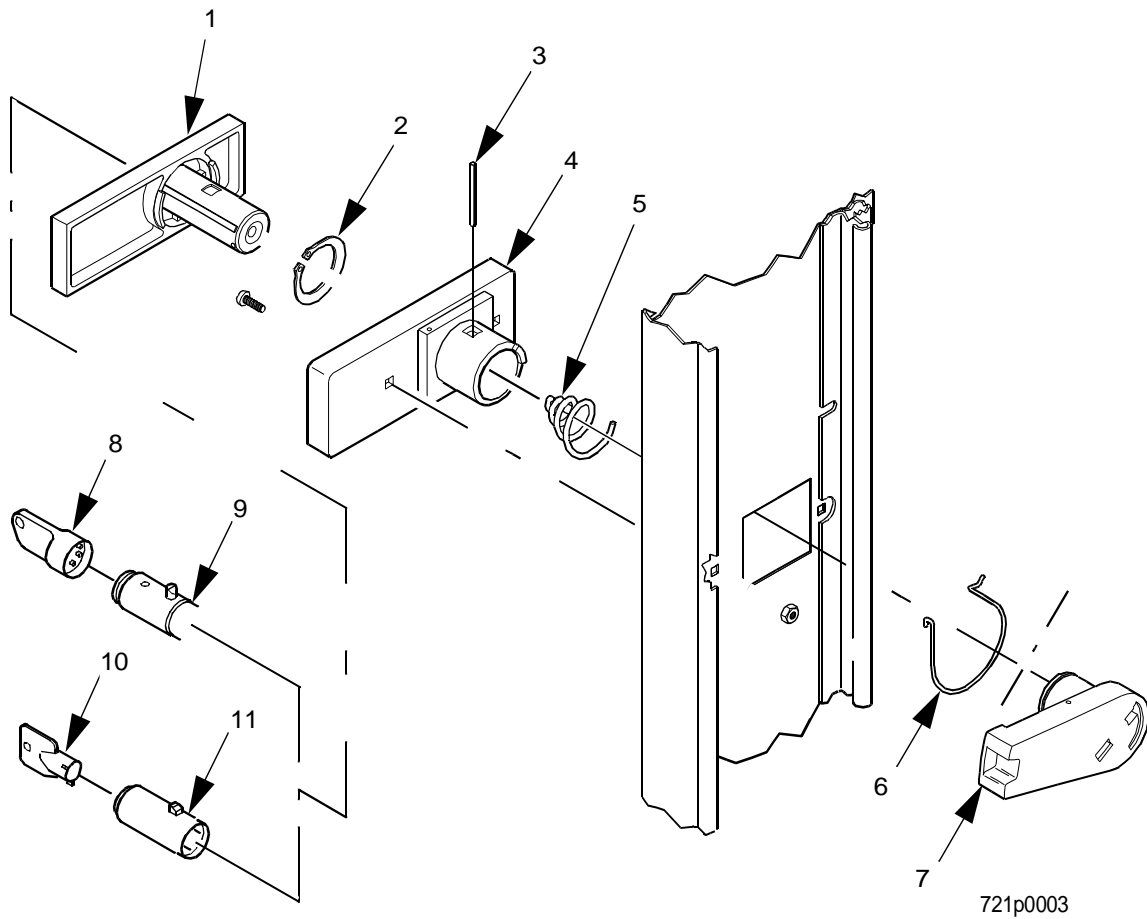

EuroDrink Parts Manual

Figure 14. Door Lock Handle Assembly - Millennium Style

EuroDrink Parts Manual

TABLE 14. DOOR LOCK HANDLE ASSEMBLY - MILLENNIA STYLE

INDEX	PART NUMBER	DESCRIPTION	QTY
1	1572397	LEVER - HANDLE	1
2	1572199	RETAINING RING - LOCK ACTUATOR	1
3	6104218	ROLL PIN 1/8 X 1 IN	1
4	1572396	BASE - LOCK HANDLE	1
5	1572203	SPRING - LOCK	1
6	1572204	SPRING - LIFT - ACTUATOR	1
7	1572398	ACTUATOR - LOCK BAR	1
8	3112164	KEY - VAN LOCK #K5 - STD.COMBINATN	1
9	3112163	CYLINDER - VAN LOCK #4275	1
10	N/A	KEY	1
11	9992400	LOCK CYLINDER #4355 - 19 - A	1