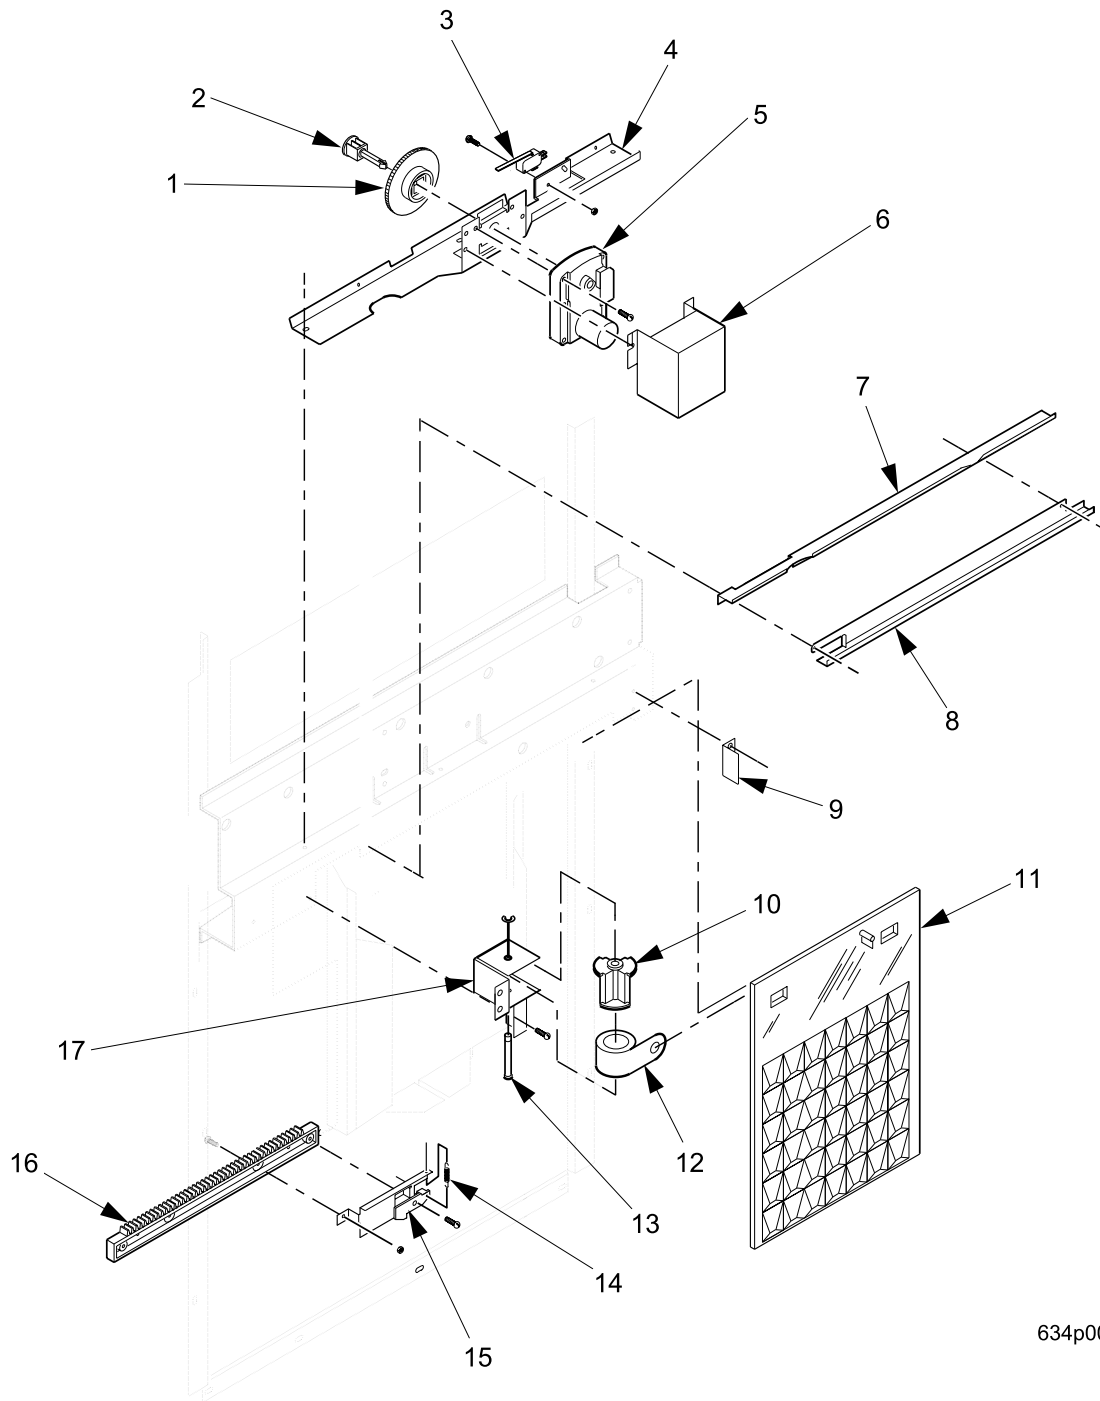

EuroDrink Parts Manual

634p006

Figure 20. Delivery Door Options

EuroDrink Parts Manual

TABLE 20. DELIVERY DOOR OPTIONS

INDEX	PART NUMBER	DESCRIPTION	QTY
-	P6230804	MANUAL DELIVERY DOOR OPTION (INCLUDES INDEX NUMBERS 9 THRU 13 PLUS 17)	1
-	P6230805	AUTO DELIVERY DOOR OPTION (INCLUDES INDEX 1 THRU 6 AND 9 THRU 17)	
-	6239026	HARNESS - AUTO DOOR (NOT SHOWN)	1
-	1452139	RETAINER - HARNESS (NOT SHOWN)	3
1	1477020	GEAR - TRAY	1
2	1477113	COUPLING - SPIRAL	1
3	5220108	SWITCH	1
4	3282004	BRACKET-MOTOR-AUTO DOOR	1
5	1577035	MOTOR AND PCB ASSEMBLY	1
6	6232263	COVER - MOTOR - VEND DOOR	1
7	6532010	TRACK - GEAR RACK	1
8	6232172	TRACK - VEND DOOR	1
9	6232096	STOP - VEND DOOR	1
10	6232084	SPOOL - SPRING	1
11	6232065	DOOR - VEND	1
12	6232091	SPRING - VEND DOOR	1
13	6232085	SHAFT - SPOOL	1
14	3108141	SPRING COVER AIR GAP	1
15	6232160	PLATE ASSEMBLY - RACK	1
16	6234106	RACK - BREWER	1
17	6232089	HOUSING - SPRING	1