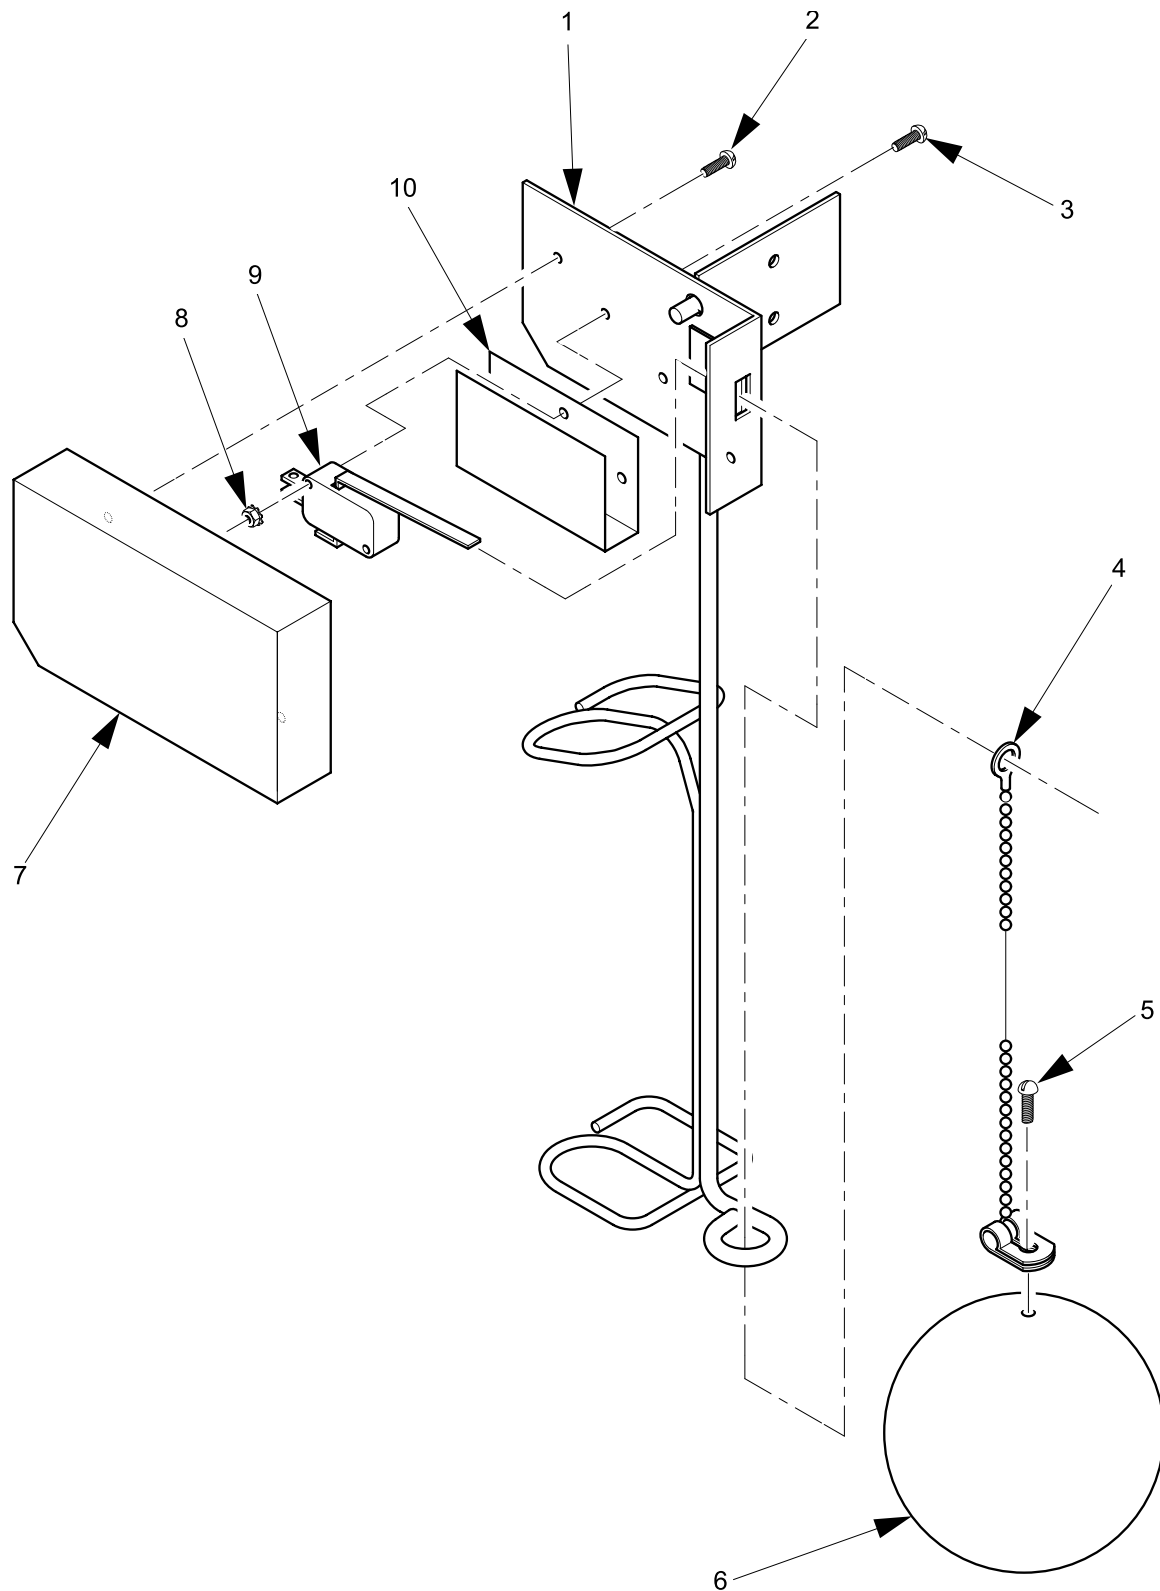

EuroDrink Parts Manual

TABLE 77. CUP STATION SUPPORT, OVERFLOW SWITCH AND CUP SENSOR

INDEX	PART NUMBER	DESCRIPTION	QTY
-	6551014	SUPPORT ASSEMBLY - CUP STATION (INCLUDES 1, 2, 5, 6, AND 11)	1
-	6231536	MUG SENSOR & BRACKET ASSEMBLY (INCLUDES INDEX NUMBERS 7 - 10) (ARG./FR./MEX./U.K./U.S.)	1
-	6231540	MUG SENSOR & BRACKET ASSEMBLY - TRANSMISSIVE (GER.)	1
1	4247204	STUD - STORAGE TRAY	1
2	4041102	STUD - COLUMN LOCATOR	2
3	4711020	CAPLUG - SPOUT	*
4	6117010	SPOUT - DISPENSING	*
5	6551006	CUP STATION SUPPORT	1
6	1451097	SCREW - #8-32 X .31 HEX HD	4
7	6231537	SENSOR - ASSEMBLY - MUG	1
	6231557	SENSOR ASSEMBLY - MUG - TRANSMISSIVE	
8	9989641	CAPLUG - 3/8" - FLUSH TYPE	1
9	2226380	SCREW - #6 - 19 X .38 PHS T/C	2
10	6231539	BRACKET - CUP SENSOR	1
11	6398136	SUPPORT - CUP STATION - EUROTWIN	1

* - QUANTITY VARIES WITH NUMBER OF SELECTIONS

EuroDrink Parts Manual

630p004

Figure 78. Overflow Switch Assembly