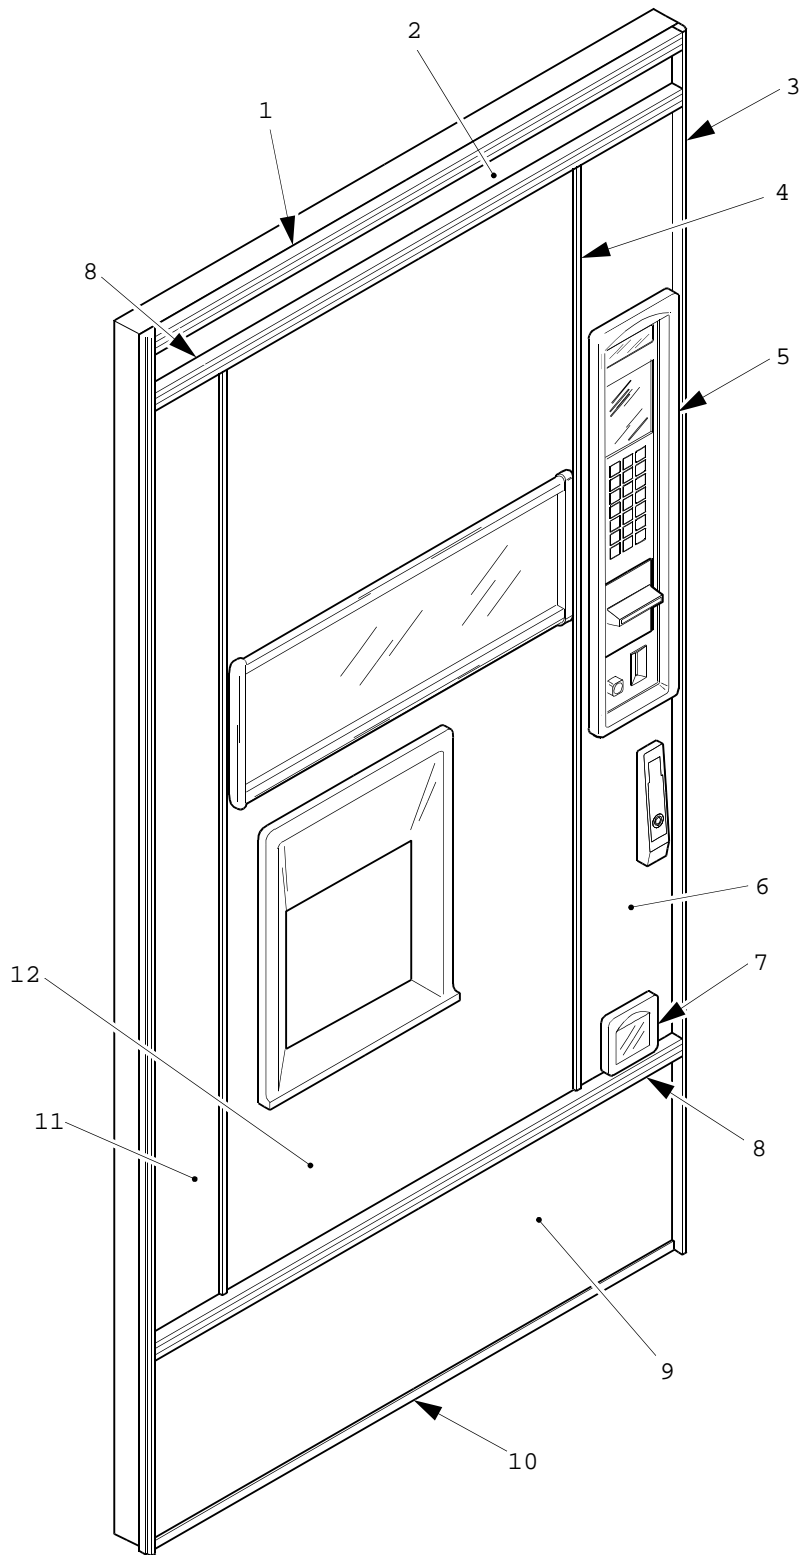

EuroDrink Parts Manual

634p001!

Figure 2. Trim - Standard Style

EuroDrink Parts Manual

TABLE 2. TRIM - STANDARD STYLE

INDEX	PART NUMBER	DESCRIPTION	QTY
1	1482109	TRIM ASSY-DOOR-TOP-IMPERIAL CROWN (CLEAR TRIM-BLACK INSERT)	1
	1482126	TRIM ASSY-DOOR-TOPSIGNATURE (BLACK TRIM-BLACK INSERT)	
2	-	PANEL-TOP TRIM (TABLE 2A)	1
3	1302409	TRIM-DOOR-SIDE (CLEAR)	2
	1452203	TRIM DOOR-SIDE-BLACK-IBM	
4	1472190	TRIM-VERTICAL	2
5	1575047	CASTING-MONETARY FRAME-BLACK	1
6	-	PANEL-RIGHT HAND TRIM (TABLE 2B)	1
7	1572011	TRIM-COIN CUP-BLACK	1
8	1482113	TRIM-ASSY-DOOR-HORIZONTAL-I (CLEAR TRIM-BLACK INSERT)	2
9	-	PANEL-BOTTOM TRIM (TABLE 2C)	1
10	1482003	EDGE PROTECTOR-BOTTOM	1
11	-	PANEL-LEFT HAND TRIM (TABLE 2D)	1
12	-	CENTER PANEL (TABLE 2E)	1

TABLE 2A. PANELS - TOP TRIM

PART NUMBER	DESCRIPTION
1482106	PRESIDENTIAL WALNUT
1482245	BLACK PICA
1482231	ENAMELED
4742004	VINYL SPECIAL
1482229	STERLING
1482147	TEAK
1482178	FORMICA SPECIAL
1482248	BISON BLACK
1482114	DOVE
1482116	SLATE
1582006	NU WHITE
1482240	WHITE HAIRCELL
1482123	BLACK HAIRCELL
1582016	"T"WHITE