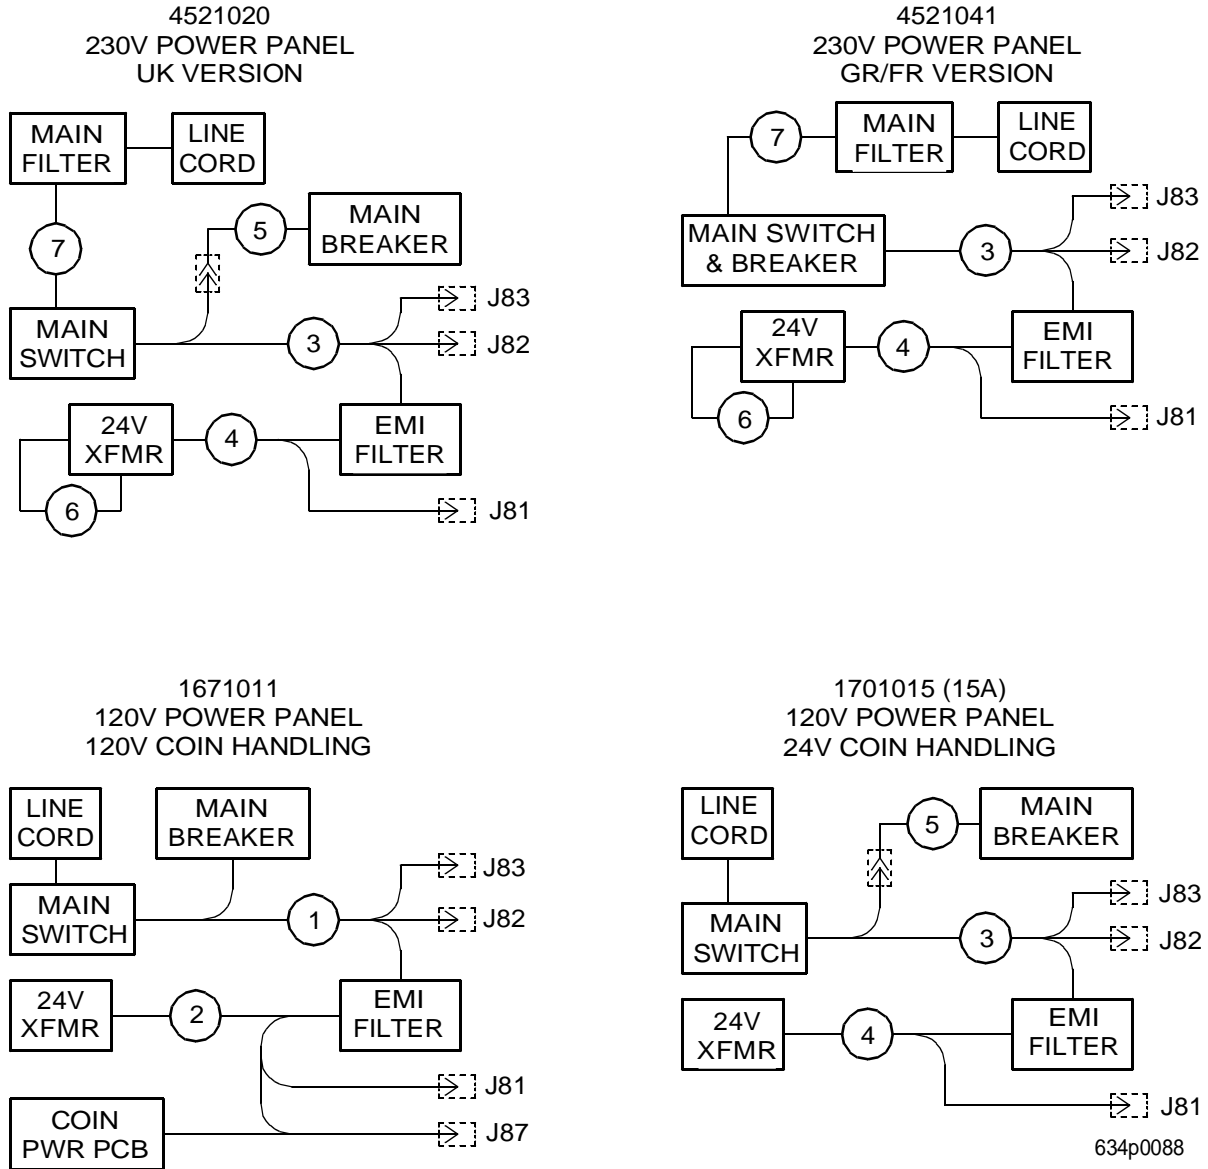

EuroDrink Parts Manual

634p0088

Figure 90. Power Panel Wiring Harnesses

EuroDrink Parts Manual

TABLE 90. POWER PANEL WIRING HARNESES

INDEX	PART NUMBER	DESCRIPTION
1	1579013	HARNESS - POWER PANEL - DOM.
2	1579017	HARNESS - COIN HANDLING POWER
3	1709000	HARNESS - POWER PANEL
4	1709001	JUMPER - TRANSFORMER
5	1709006	JUMPER - MAIN SWITCH TO BREAKER
6	4279001	JUMPER - 230 V TRANSFORMER - PRIMARY
7	1709002	JUMPER - MAIL LINE FILTER