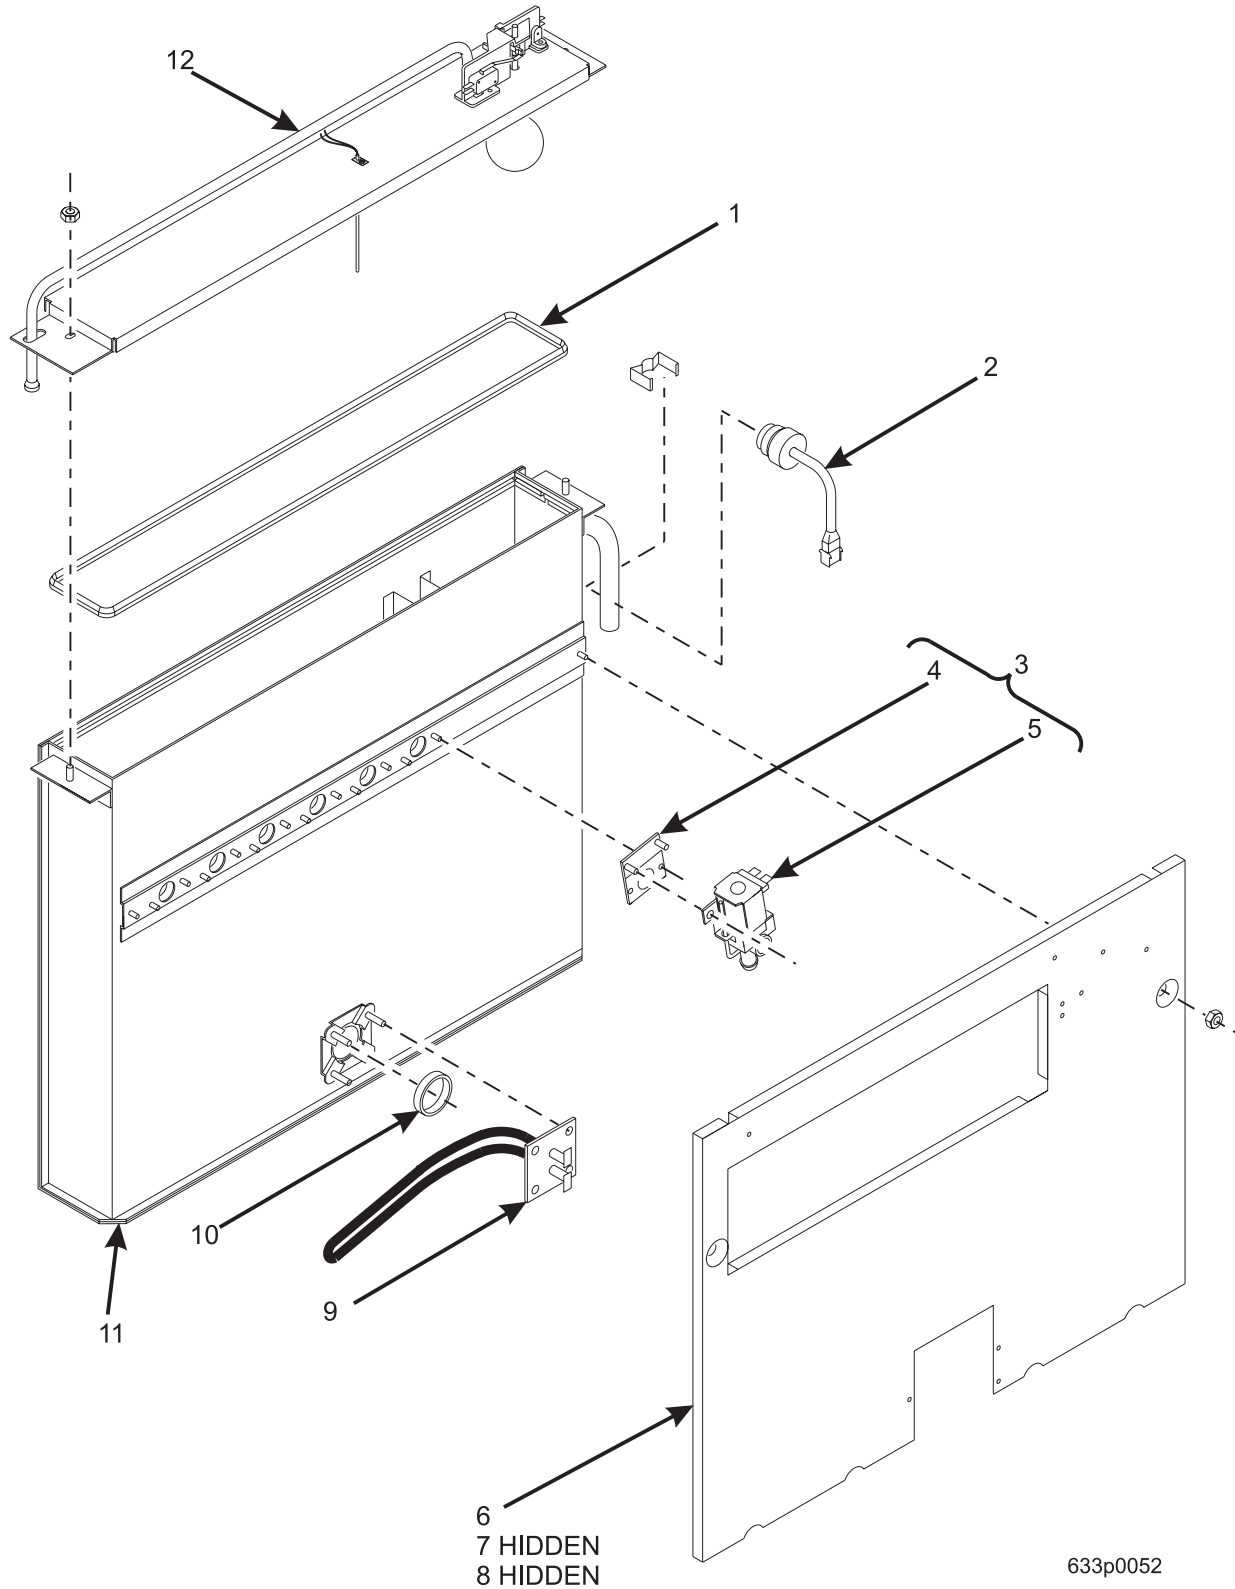

EuroDrink Parts Manual

TABLE 33. SERVICE LIGHT/BRACKET ASSEMBLY (ARG./AUS./FR./GER./N.Z./SP./U.K.)

INDEX	PART NUMBER	DESCRIPTION	QTY
-	6339012	LIGHT AND BRACKET ASSEMBLY - FLUORESCENT - 230 V	1
1	1679005	SUPPRESSION ASSEMBLY - 230 V	1
2	4305043	CABLE CLAMP - RICHCO #N4	3
3	6231559	BRACKET - SERVICE LIGHT	1
4	9984094	JUMPER - GROUND WIRE	1
5	6339011	JUMPER - SERVICE LIGHT - INTERNATIONAL	1
6	6239053	LIGHT ASEMBLY - FLUORESCENT - 230 V	1
7	2222096	FLUORESCENT LAMP #F15T8CW, 96/CS	1
8	6232305	LAMP SLEEVE AND END CAPS ASSEMBLY - 16.35" LONG	1

EuroDrink Parts Manual

Figure 34. Hot Water Tank Assembly - Part 1