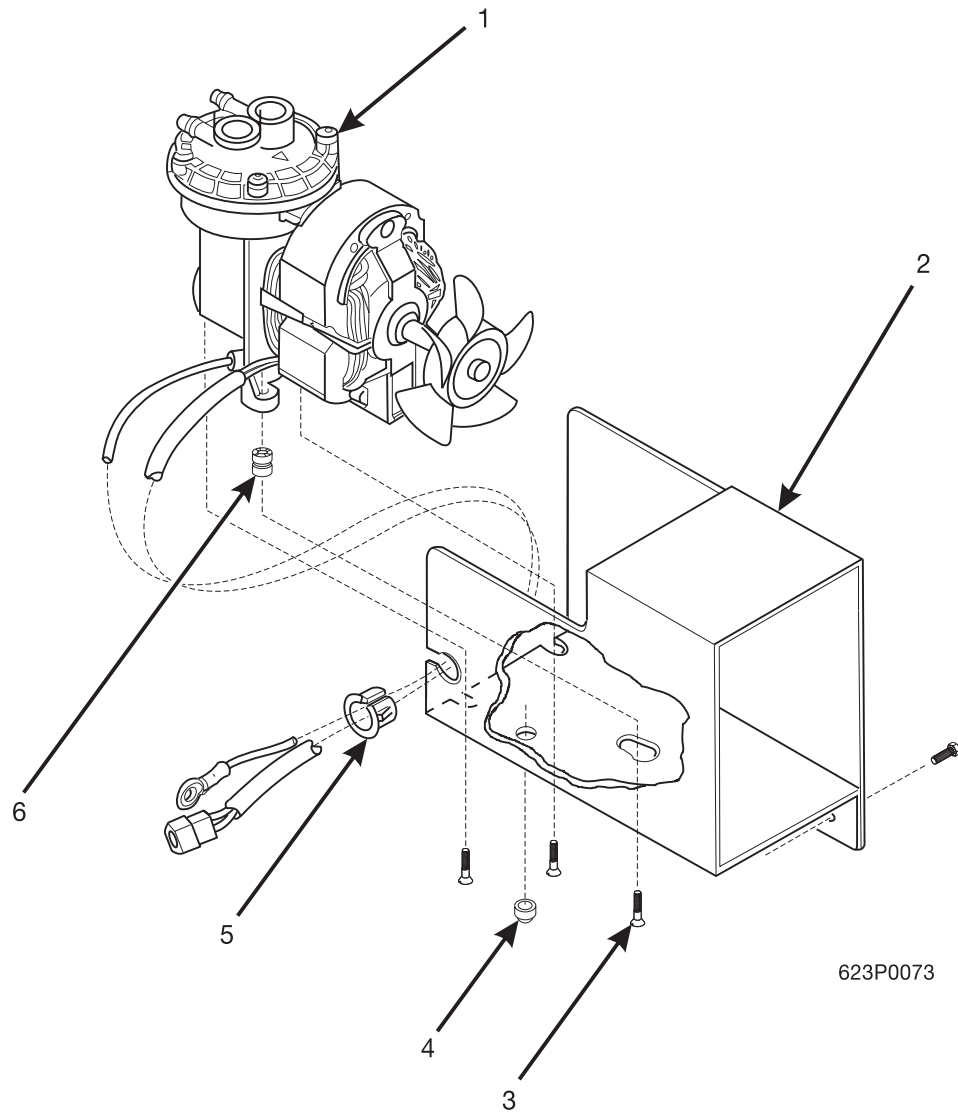

EuroDrink Parts Manual

Figure 79. Air Compressor Assembly - U.S.

EuroDrink Parts Manual

TABLE 79. AIR COMPRESSOR ASSEMBLY - U.S.

INDEX	PART NUMBER	DESCRIPTION	QTY
-	6234357	AIR COMPRESSOR ASSEMBLY (INCLUDES INDEX NUMBERS 1 THROUGH 6) - 115 V	1
1	6234359	AIR COMPRESSOR - BREWER - 115 V	1
2	6231210	SUPPORT - COMPRESSOR	1
3	6231178	SHOULDER SCREW	3
4	6231319	BUMPER - PLUG	1
5	3502097	BUSHING #OCB-500	1
6	6237205	VIBRATION ISOLATOR - .250 DIAMETER	3