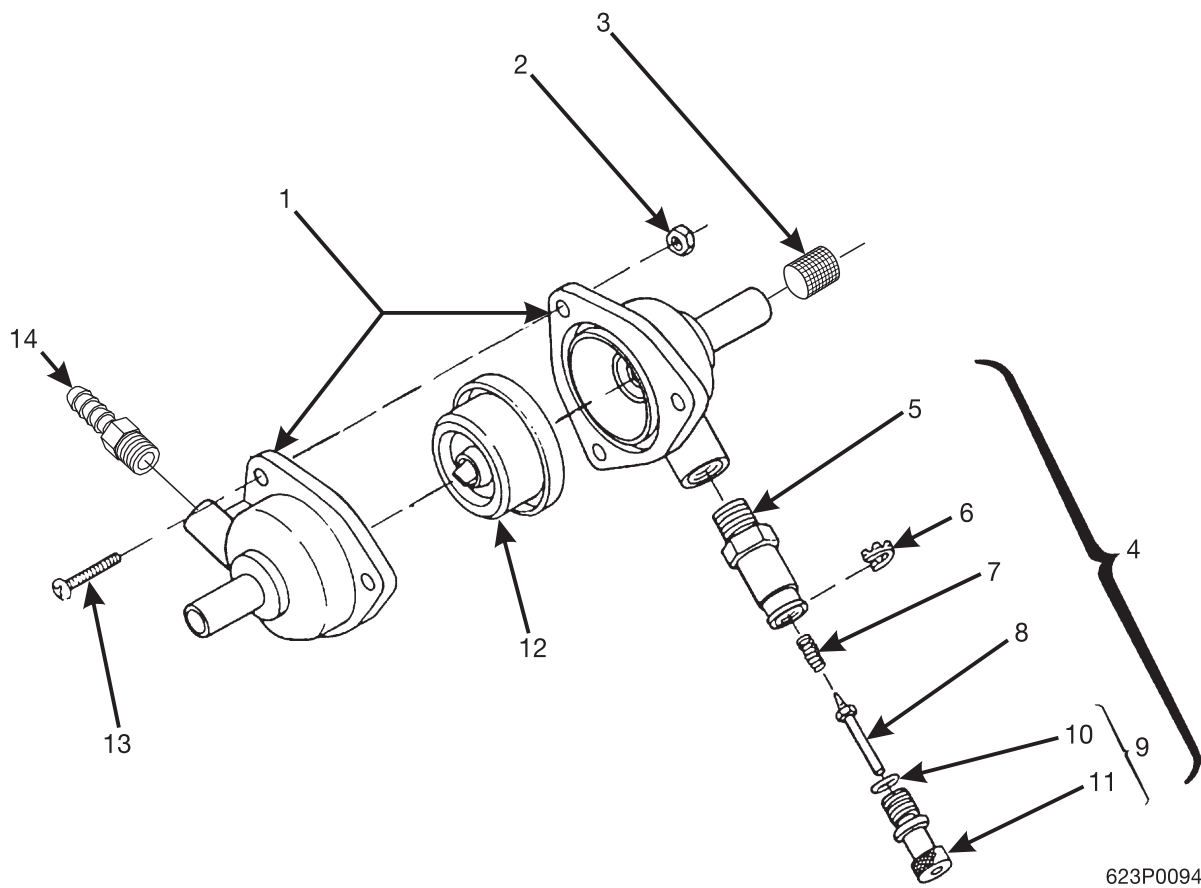

* USED ON FRESH BREW MODELS ONLY

EuroDrink Parts Manual

Figure 69. Regulator Assembly

EuroDrink Parts Manual

TABLE 69. REGULATOR ASSEMBLY

INDEX	PART NUMBER	DESCRIPTION	QTY
-	6234981	REGULATOR ASSEMBLY - SINGLE BREWER	1
1	6154214	BODY - REGULATOR	2
2	9900081	NUT, #8-32 X 3/4 RHS	3
3	6234335	FILTER - AIR REGULATOR	1
4	6154284	CONTROL ASSEMBLY (INCLUDES INDEX NUMBER 4 - 9)	1
5	6154288	BODY - PRESSURE CONTROL	1
6	6154285	RETAINER - ADJUSTER	1
7	6154286	SPRING - PRESSURE CONTROL	1
8	6154287	PLUNGER - PRESSURE CONTROL	1
9	6154289	ADJUSTER ASSEMBLY (INCLUDES INDEX NUMBERS 9 & 10)	1
10	6154232	O RING - .239 X .07	1
11	6154290	ADJUSTER - CONTROL	1
12	6334016	DIAPHRAGM AND RESTRICTOR ASSEMBLY	1
13	9900115	SCREW, #8-32 X 3/4 RHS	3
14	3167128	FITTING - PARKER #P4MCB2	1