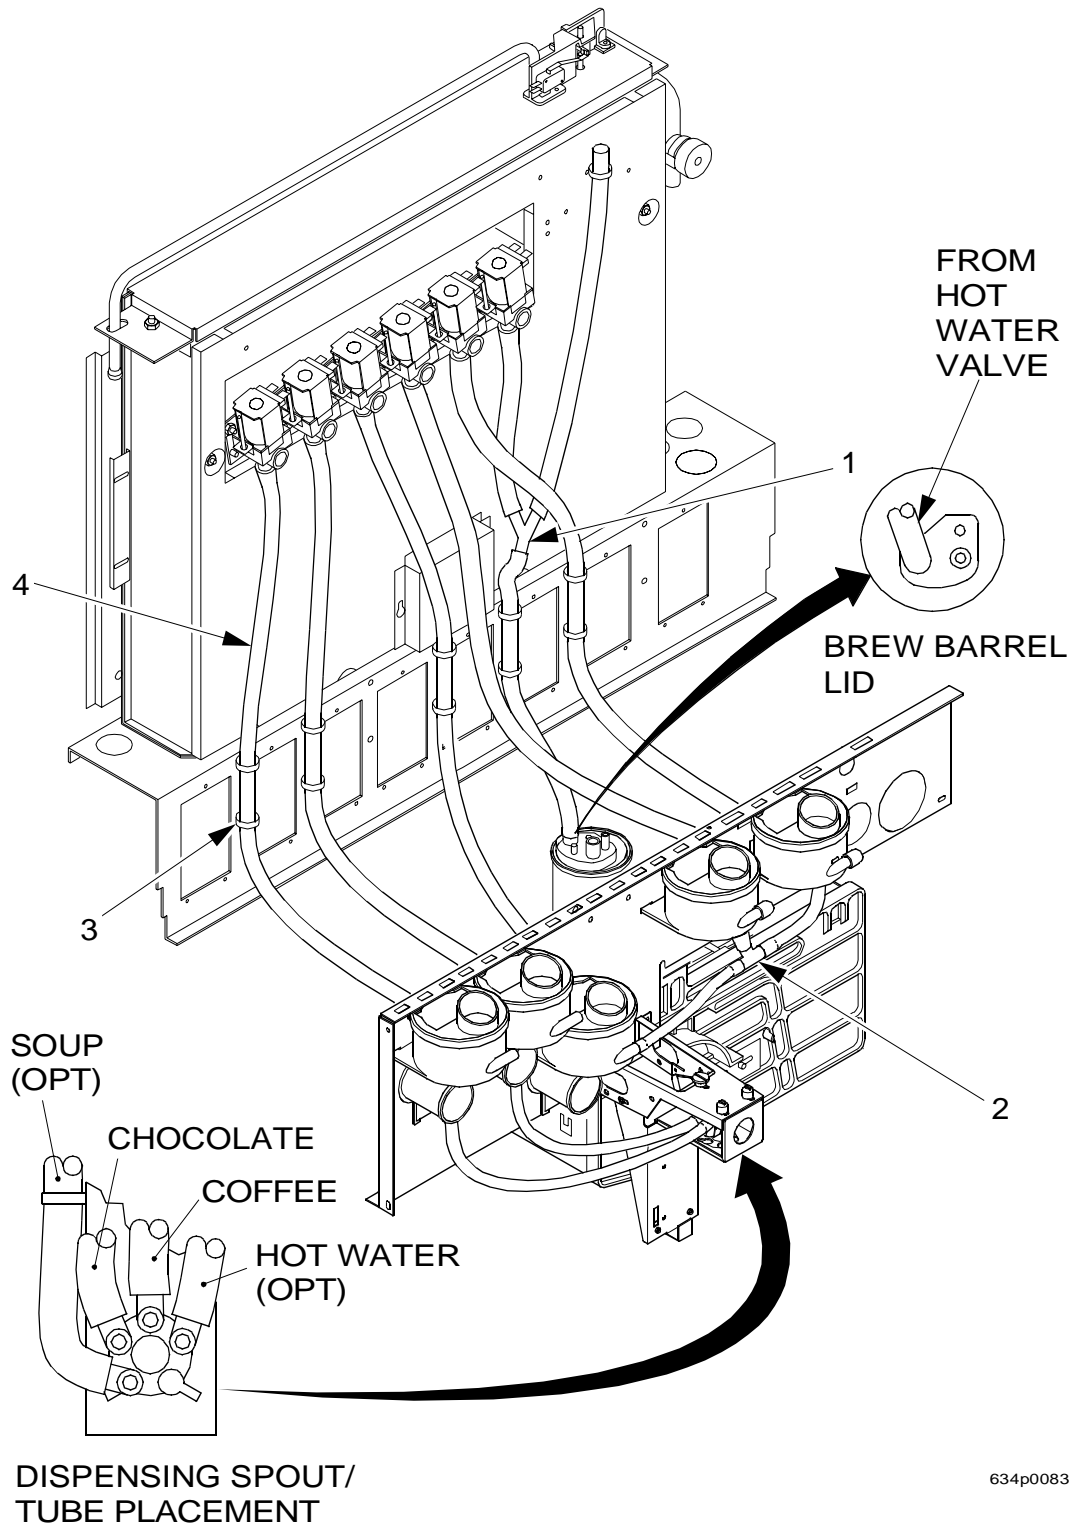

EuroDrink Parts Manual

TABLE 85. SPRAY HOSE AND HOT WATER TANK OVERFLOW

INDEX	PART NUMBER	DESCRIPTION	QTY
1	6238090	TUBING-13/16 OD X 5/8 ID BLK (64 IN LONG) - 115 V	1
		TUBING-13/16 OD X 5/8 ID BLK (64 IN LONG) - 230 V	2
2	6158063	CLAMP HOSE	-
3	6338021	TUBING-SILICONE-.375 IDX.562 OD	A/R
4	6158007	Y CONNECTOR-1/2 OD X 3/8 ID	1
5	6408154	PINCH CLAMP ASSEMBLY	1
6	6338059	FITTING-PARKER #126HBL-6-2 .125 NPT X .375 BARB	1
7	6338060	SPRAY HOSE-48"	1

TABLE 86. LIQUID DISTRIBUTION SYSTEM - FRESH BREW - PART 1

EuroDrink Parts Manual

Figure 86. Liquid Distribution System - Fresh Brew - Part 1