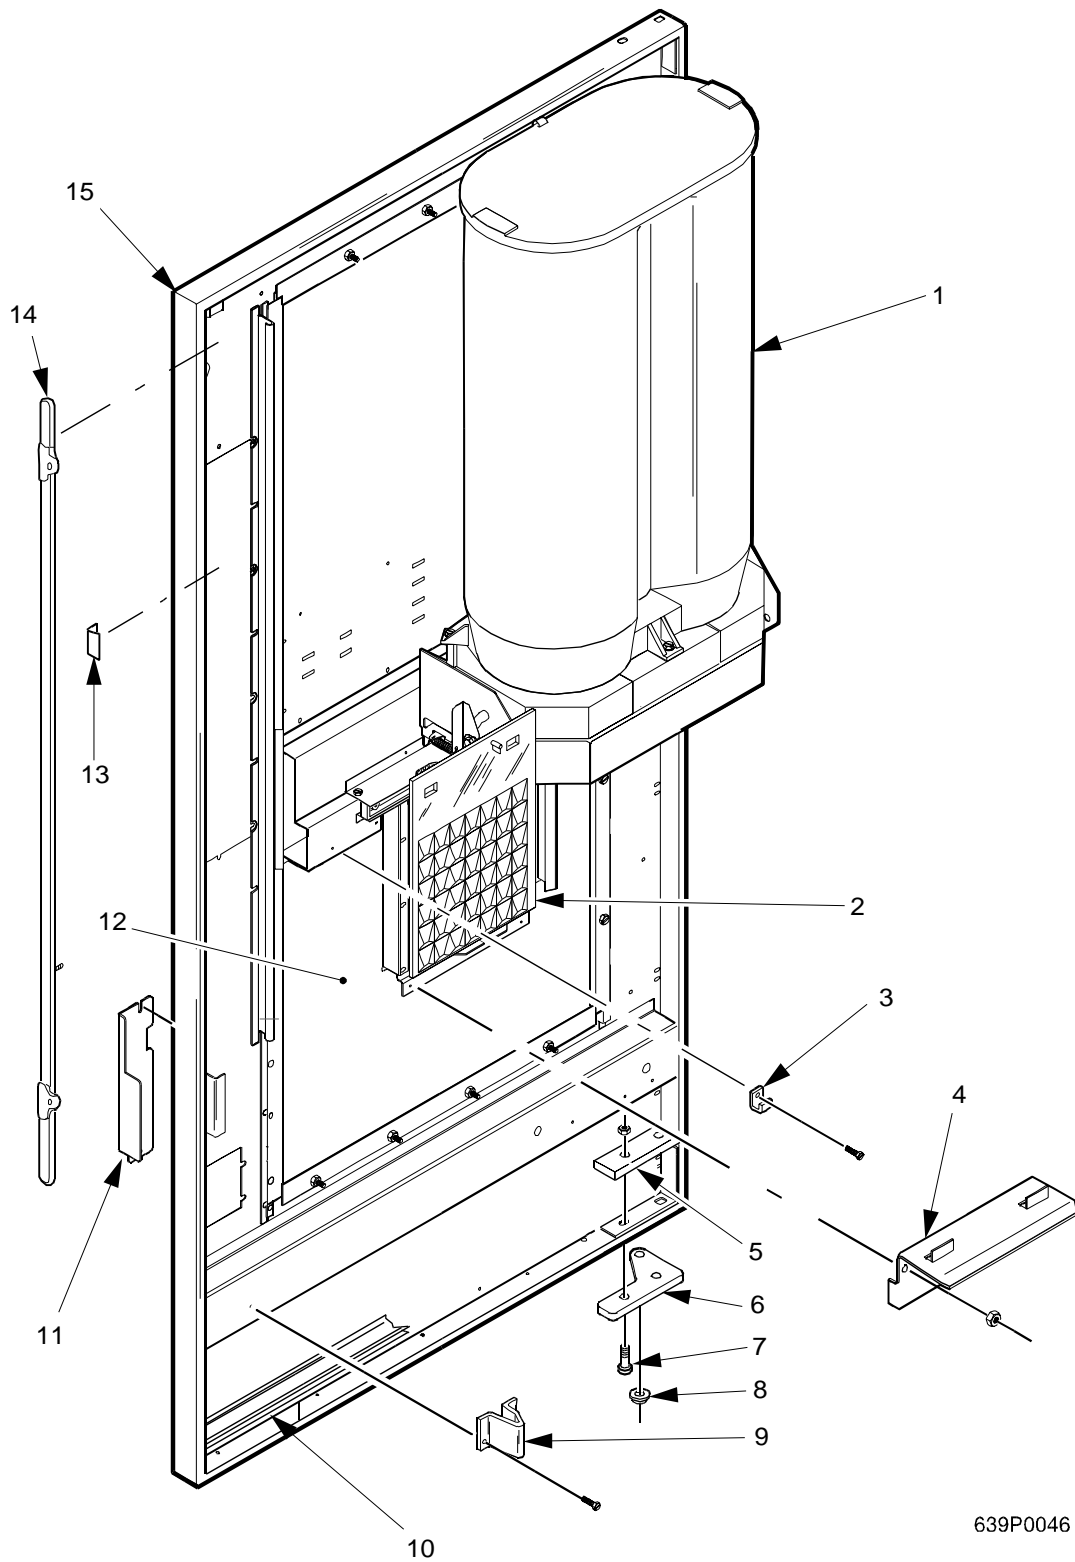

EuroDrink Parts Manual

639P0046

Figure 8. Door Assembly Interior - All Styles

EuroDrink Parts Manual

TABLE 8. DOOR ASSEMBLY INTERIOR - ALL STYLES

INDEX	PART NUMBER	DESCRIPTION	QTY
1	6263000	MECH & CANISTER ASSEMBLY S-7 (FIGURE 15)	1
2	-	DELIVERY DOOR (FIGURE 20)	1
3	3142138	HANGER CUP STATION	1
4	6342040	LIFT BRACKET-CUP STATION	1
5	6232028	PLATE ASSEMBLY-HINGE MOUNTING	1
6	6232031	HINGE ASSEMBLY-DOOR-LOWER	1
7	6232208	WELD SCREW-#1/4-20 X 1"LG	2
8	4242145	BEARING-THRUST-LOWER HINGE	1
9	6231164	BRACKET-DOOR SUPPORT	1
10	6262046	SANITATION FILLER STRIP	1
11	1572196	CHANNEL-FILLER-LOCK (MILLENNIA STYLE)	1
12	-	CENTER PANEL ASSEMBLY-WITHOUT BACKLIT OPTION (FIGURE 9)	REF
	-	CENTER PANEL ASSEMBLY-WITH BACKLIT OPTION (FIGURE 10)	
	-	HOUSING AND ELECTRICAL COMPONENT ASSEMBLY - 120V - WITH BACKLIT OPTION (FIGURE 11)	
13	1472250	GUIDE-LOCK BAR	1
14	1472178	LOCK BAR ASSEMBLY	1
15	1582069	WELD ASSEMBLY-DOOR-NV BLACK	1