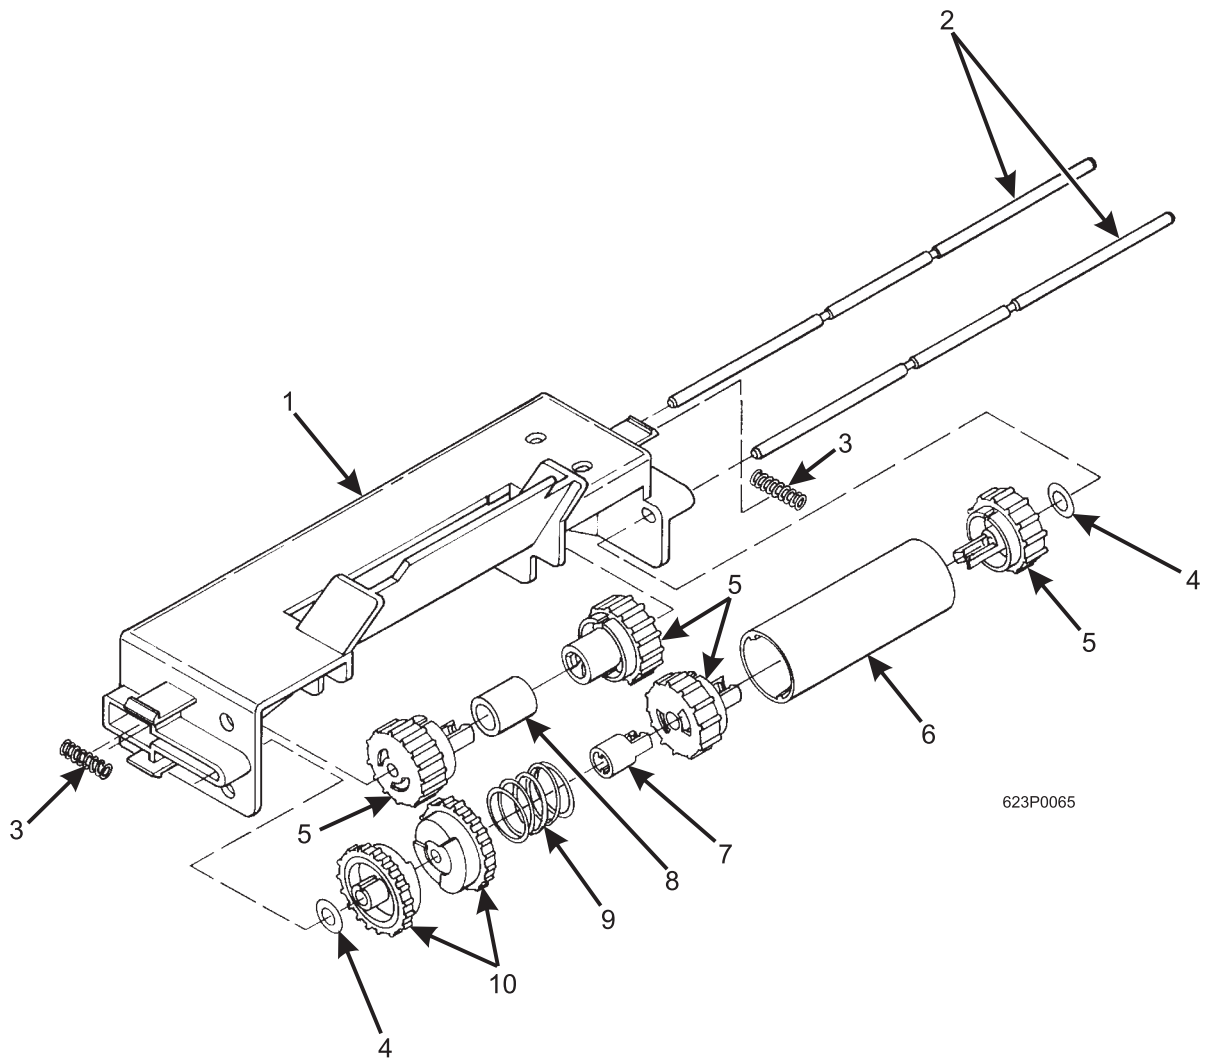

EuroDrink Parts Manual

TABLE 47. RACK ASSEMBLY - SINGLE BREWER

INDEX	PART NUMBER	DESCRIPTION	QTY
-	6234001	RACK ASSEMBLY - BREWER	REF
1	6234222	ROLLER - BREWER	4
2	6234116	BASKET HOUSING ASSEMBLY (INCLUDES INDEX NUMBERS 3 THROUGH 6)	1
3	6234250	BASKET HOUSING & WIPER ASSEMBLY	1
4	6234278	BEARING - RETURN LEVER ROLLER	2
5	6234118	FLAT SPRING - BASKET HOUSING	1
6	6204211	SCREW - #6-32 X 1/4 PHS T/C SS	1
7	6234256	SPRING - FLIP	2
8	6234261	ROLLER LINKAGE ASSEMBLY - RIGHT	1
9	6234275	RACK ASSEMBLY - RIGHT - BREWER	1
10	6234110	SHAFT - FLIP	1
11	6234295	SCREW - #8-32 X .38 HHS W/LW	4
12	6234120	BRACKER ASSEMBLY - RACK	1
13	6234274	RACK ASSEMBLY - LEFT - BREWER	1
14	6234260	ROLLER LINKAGE ASSEMBLY - LEFT	1
15	6234292	RETURN LEVER ROLLER ASSEMBLY	2

TABLE 48. PAPER MECHANISM ASSEMBLY - SINGLE BREWER

EuroDrink Parts Manual

Figure 48. Paper Mechanism Assembly - Single Brewer