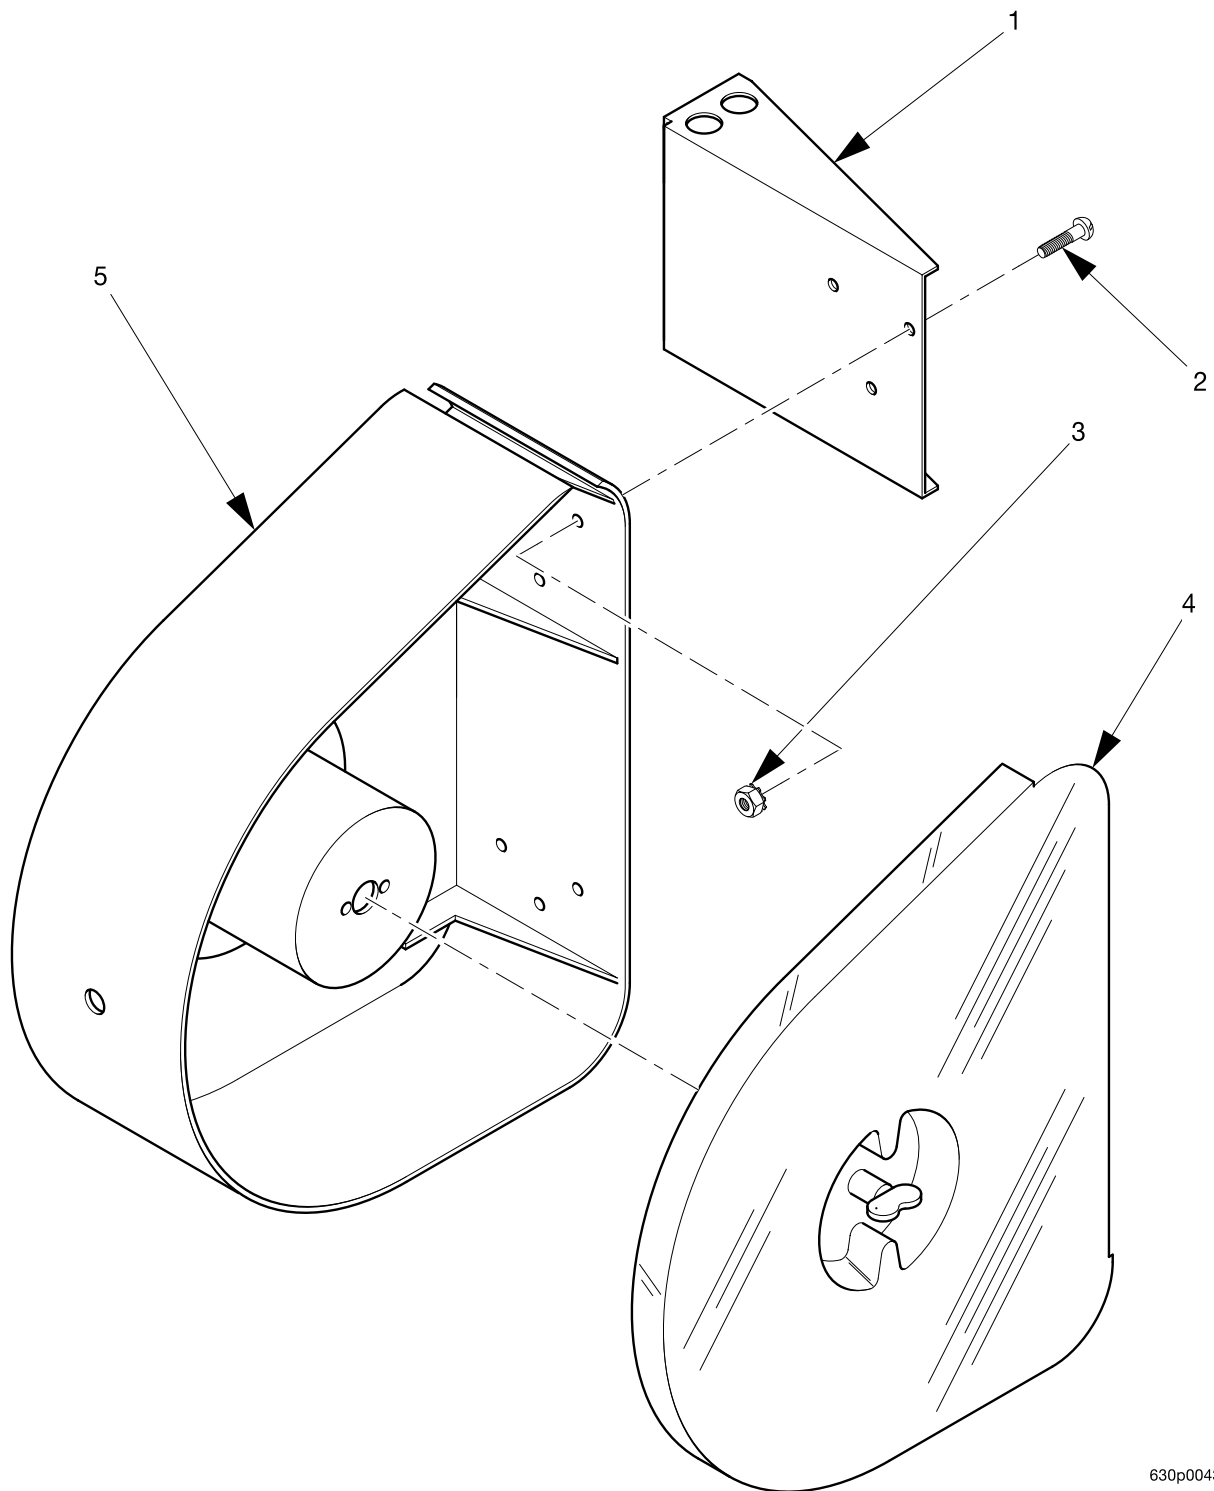

EuroDrink Parts Manual

TABLE 48. PAPER MECHANISM ASSEMBLY - SINGLE BREWER

INDEX	PART NUMBER	DESCRIPTION	QTY
-	6234600	PAPER MECHANISM ASSEMBLY - SINGLE BREWER	REF
1	6234626	PAPER MECH. HOUSING	1
2	6234612	SHAFT - PAPER MECH.	2
3	6234614	COMPRESSION SPRING - PAPER MECH SHAFT (NOT PART OF ASSEMBLY)	2
4	6234628	WASHER-PAPER MECH.	2
5	6234620	ROLLER END CAP - PAPER MECH	4
6	6234619	PAPER ROLLER EXTRUSION	1
7	6234603	ROLLER DRIVE - PAPER MECH	1
8	6234634	TUBE-6108089 - .50 LG.	2
9	6234615	SPRING - PAPER MECH RATCHET	1
10	6234607	RATCHET - PAPER MECH.	2

EuroDrink Parts Manual

630p0043

Figure 49. Filter Paper Housing and Cover