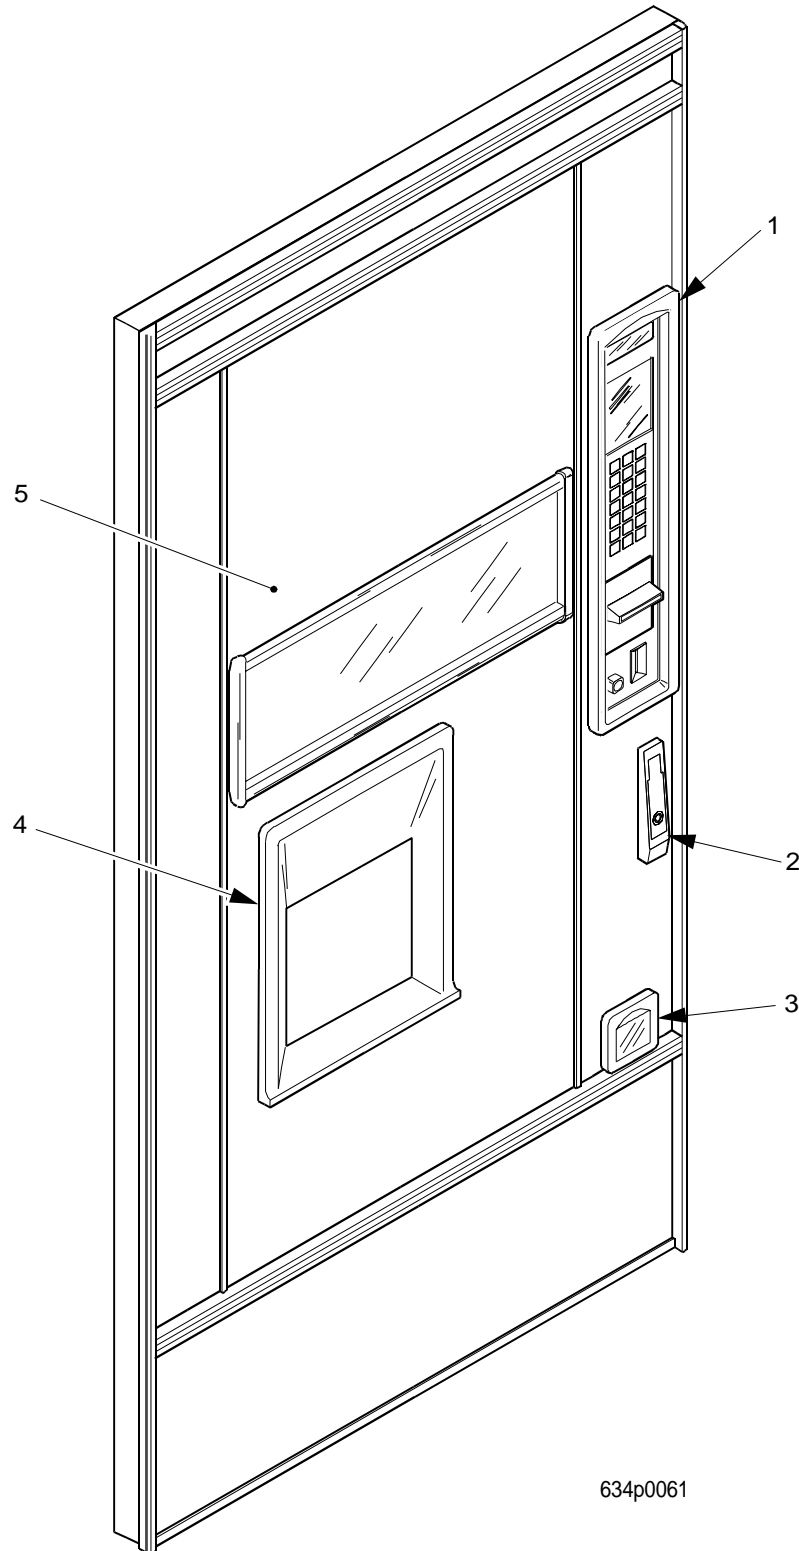

EuroDrink Parts Manual

634p0061

Figure 6. Door Assembly Exterior - Standard Style

EuroDrink Parts Manual

TABLE 6. DOOR ASSEMBLY EXTERIOR - STANDARD STYLE

INDEX	PART NUMBER	DESCRIPTION	QTY
1	1575047	CASTING-MONETARY FRAME-BLACK	1
2	-	DOOR LOCK AND HANDLE ASSEMBLY (FIGURE 14)	1
3	-	COIN CUP ASSEMBLY (FIGURE 12)	1
4	3152045	FRAME-CUP DELIVERY DOOR	1
5	6342069	DISPLAY PHOTO-P.O.P. (WITHOUT BACKLIT OPTION)	1