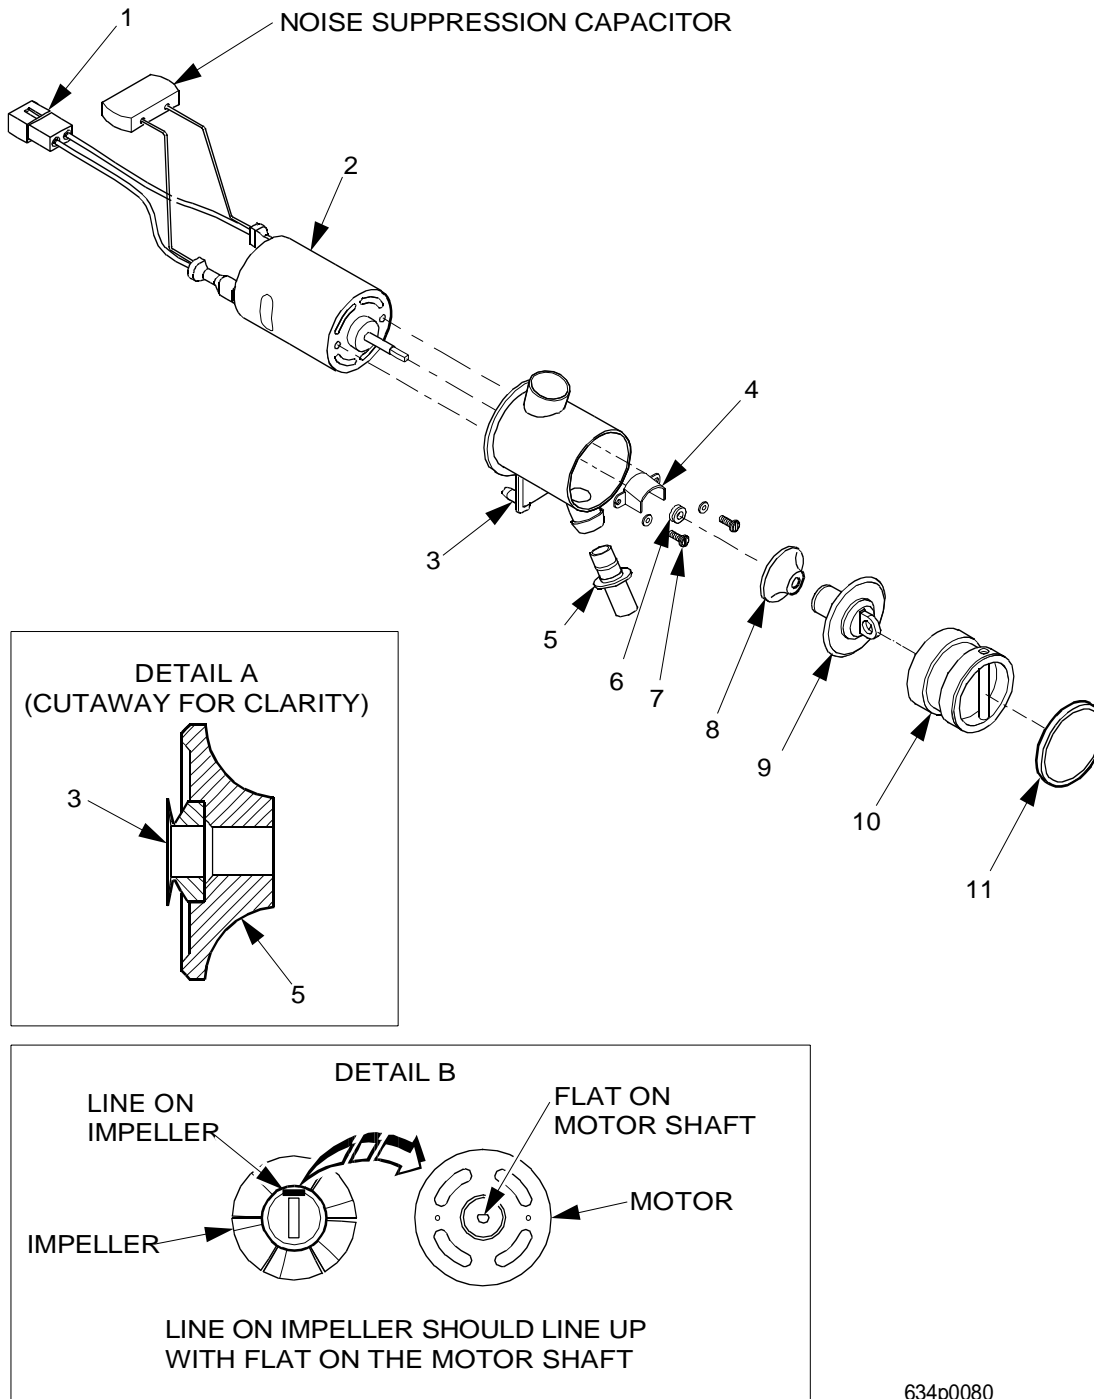

EuroDrink Parts Manual

Figure 73. Nestle Whipper Assemblies

EuroDrink Parts Manual

TABLE 73. NESTLE WHIPPER ASSEMBLIES

INDEX	PART NUMBER	DESCRIPTION	QTY
-	6367037	WHIPPER ASSEMBLY - NESTLE - 115 V	REF
	6367020	WHIPPER ASSEMBLY - NESTLE - 230 V	
1	6237155	HARNESS - WHIPPER MOTOR - 115 V	1
	6339025	HARNESS - WHIPPER MOTOR - SUPPRESSION - 230 V	
2	6237111	MOTOR - WHIPPER - 24 VDC	1
3	6237193	HOUSING-WHIPPER	-
4	6337083	SEAL COVER-WHIPPER-NESTLE	-
5	6367040	RESTRICTOR-WHIPPER/NESTLE	-
6	6237110	V RING-SHAFT SEAL	-
7	6237119	SCREW-M3XL.5-6GX6MM-SPH	-
8	6237192	SPACER-WHIPPER	-
9	6367023	DISK ASSEMBLY-WHIPPER/NESTLE	-
10	6367019	PLUG & PIN ASSY-WHIP.-NESTLE	-
11	6337085	COVER-WHIPPER	-