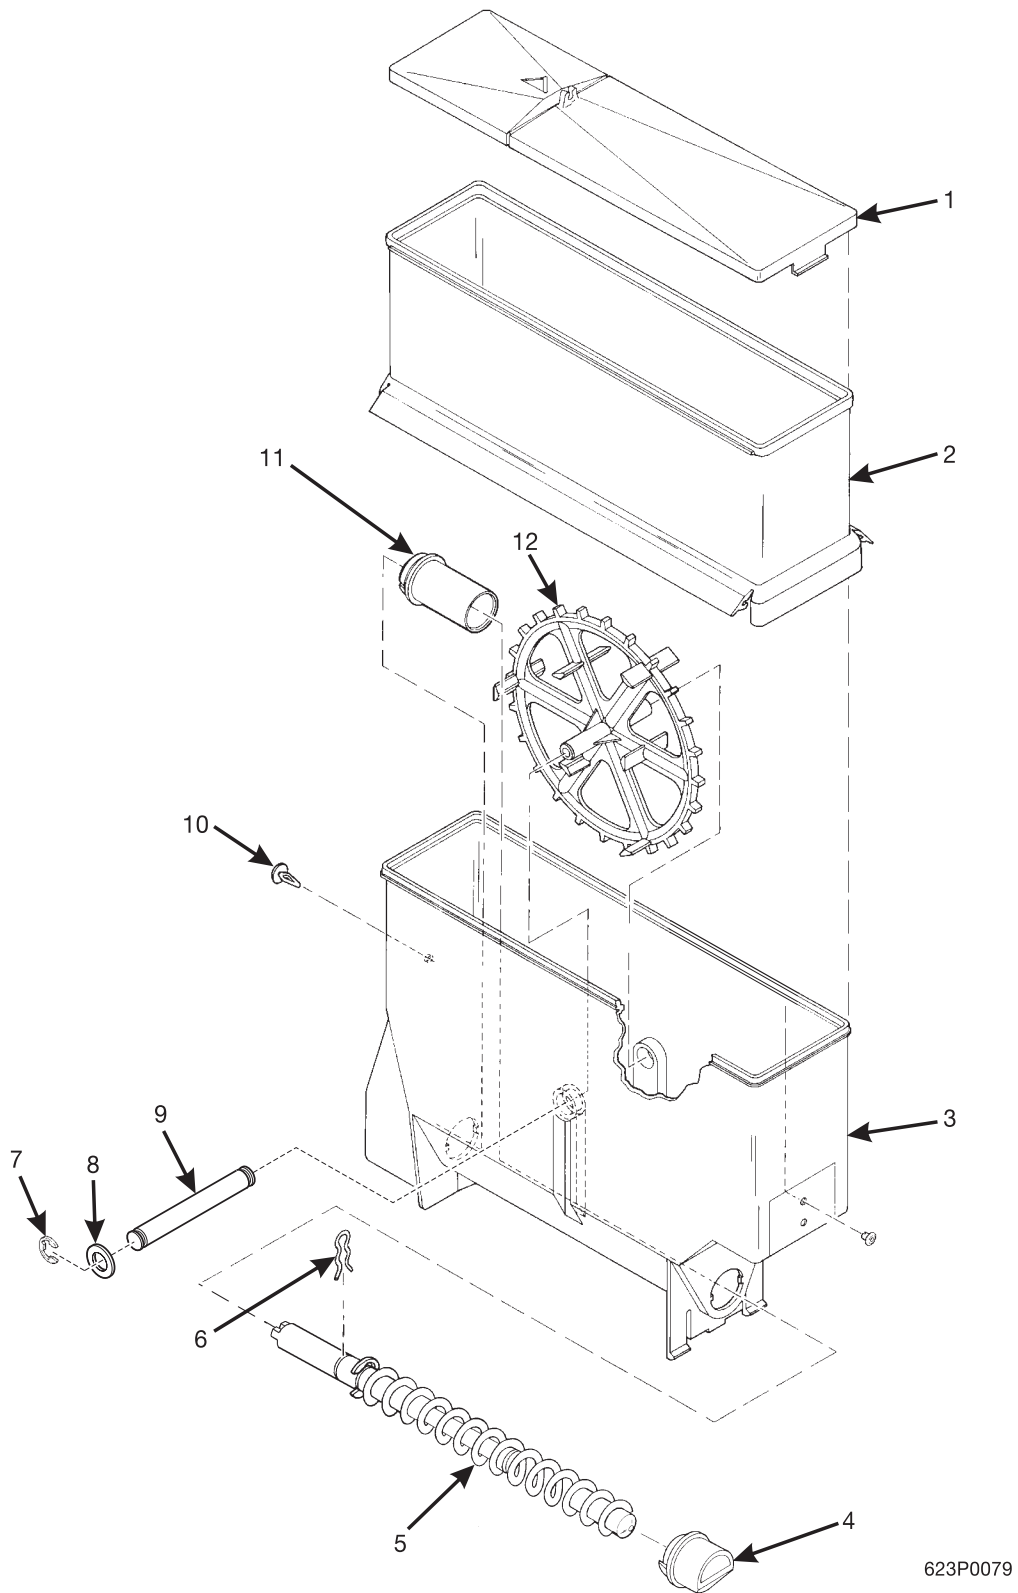

EuroDrink Parts Manual

Figure 59. Canister Assembly 6237447

EuroDrink Parts Manual

TABLE 59. CANISTER ASSEMBLY 6237447

INDEX	PART NUMBER	DESCRIPTION	QTY
-	6237447	CANISTER ASSEMBLY - CHOCOLATE	-
1	6237023	LID - CANISTER	1
2	6237439	SLEEVE - CANISTER	1
3	6237108	SPRING - THUMPER	1
4	6237177	BASE - CANISTER - THUMPER	1
5	6237019	ALUMINUM "POP" RIVET - .187 DIA	2
6	6237080	NOZZLE - DISPENSING - F.D. COFFEE	1
7	6237046	PLUG - AUGER	1
8	6237178	AUGER AND SHAFT ASSEMBLY	1
9	6337020	CLIP - SPRING	1
10	9900415	RETAINING RING REINF E TYP.1	2
11	6237116	WAHER - SEAL - WEAR PLATE	2
12	6237167	SHAFT - CANISTER	1
13	6237053	FASTENER - PUSH IN	1
14	6237014	BEARING - CANISTER	1
15	6237181	MIXING WHEEL	1