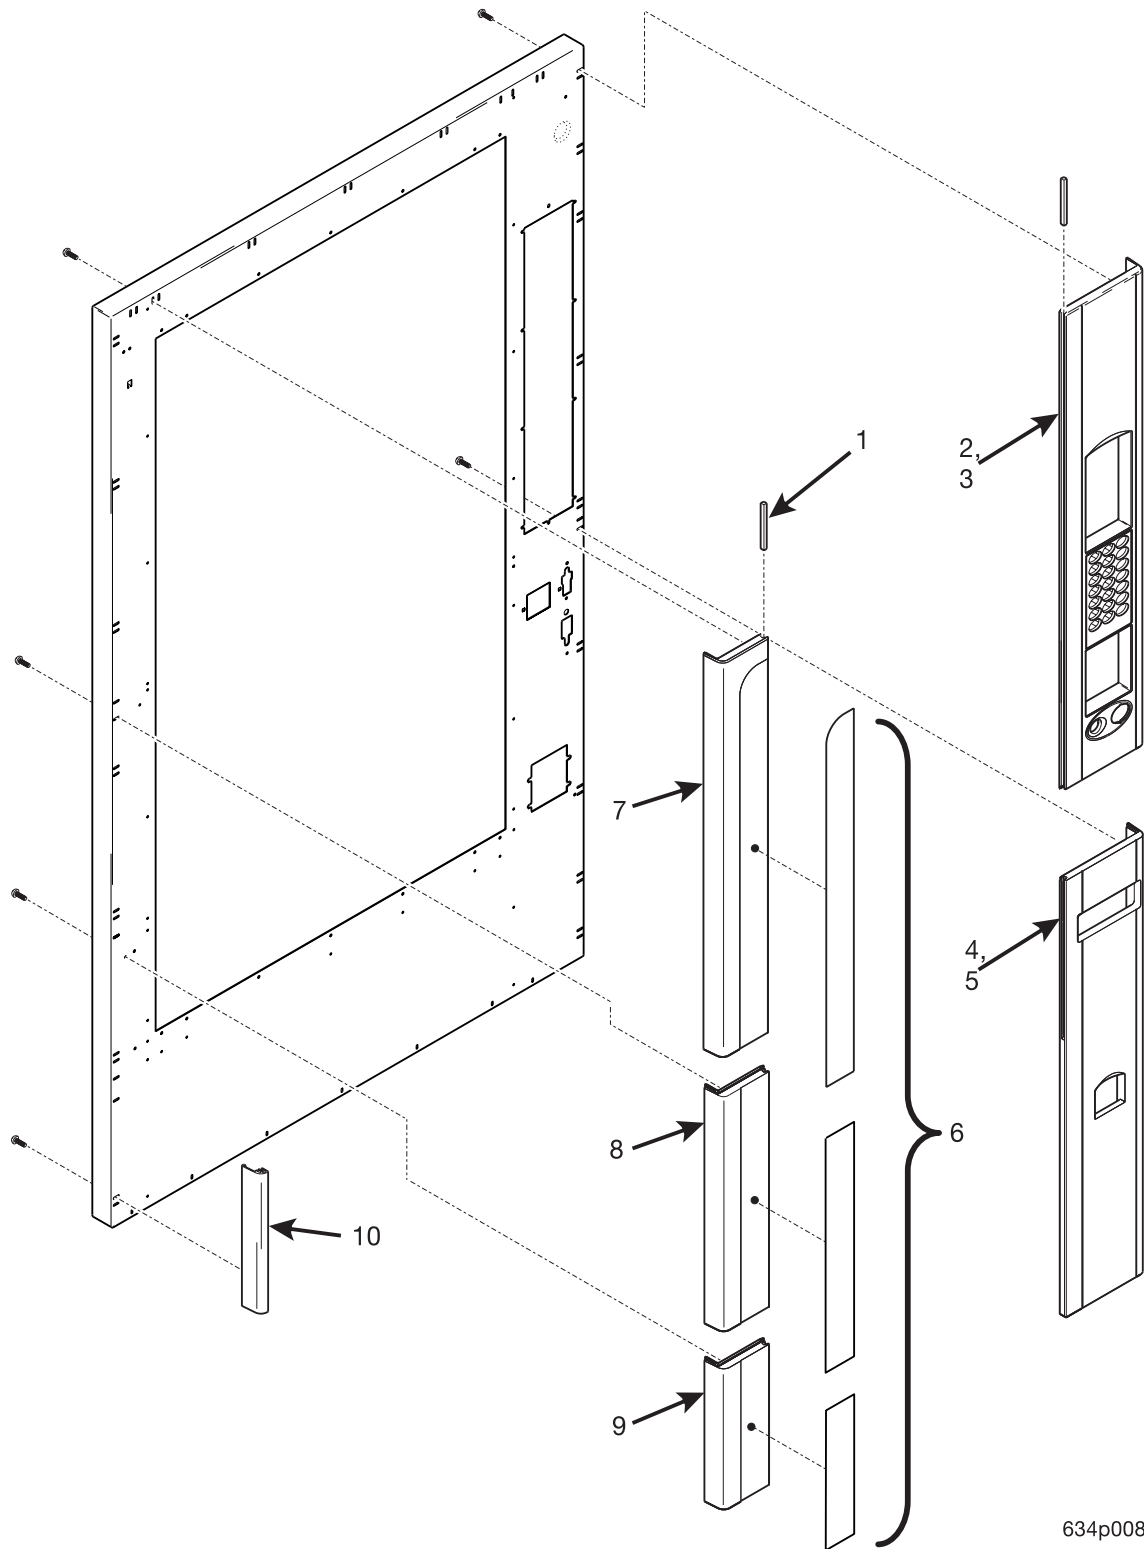

EuroDrink Parts Manual

Figure 3. Millennium Trim - Part 1

EuroDrink Parts Manual

TABLE 3. MILLENNIA TRIM - PART 1

INDEX	PART NUMBER	DESCRIPTION	QTY
1	1572259	FILLER-GROOVE-SHORT-GREY	2
	1572393	FILLER-GROOVE-SHORT-BLACK	
2	1572254	RIGHT HAND TRIM-UPPER-"A-21" - BLACK	1
3	6362026	DECAL - UPPER RT. - FRT. - NESTLE MEXICO (NOT SHOWN)	1
4	1572214	RIGHT HAND TRIM-LOWER-"B"-BLACK	1
5	6362029	DECAL - LOWER RT. - FRT. - NESTLE MEXICO (NOT SHOWN)	1
6	1572258	DECAL-DOOR TRIM-VERTICAL ASSEMBLY (NOT USED ON BLACK NESTLE STYLE)	1
7	4552058	TRIM - UPPER - LEFT HAND - "C"	1
	6312013	LEFT HAND TRIM-UPPER-"C"-BLACK	
8	4552059	TRIM - MIDDLE - LEFT HAND - "D"	1
	6312014	LEFT HAND TRIM-MIDDLE-"D"-BLACK	
9	4552060	TRIM - BOTTOM - LEFT HAND - "E"	1
	6312015	LEFT HAND TRIM-BOTTOM-"E"-BLACK	
10	1572267	TRIM-LOWER-DOOR SIDE-GREY	1
	1572324	TRIM-LOWER-DOOR SIDE-BLACK	