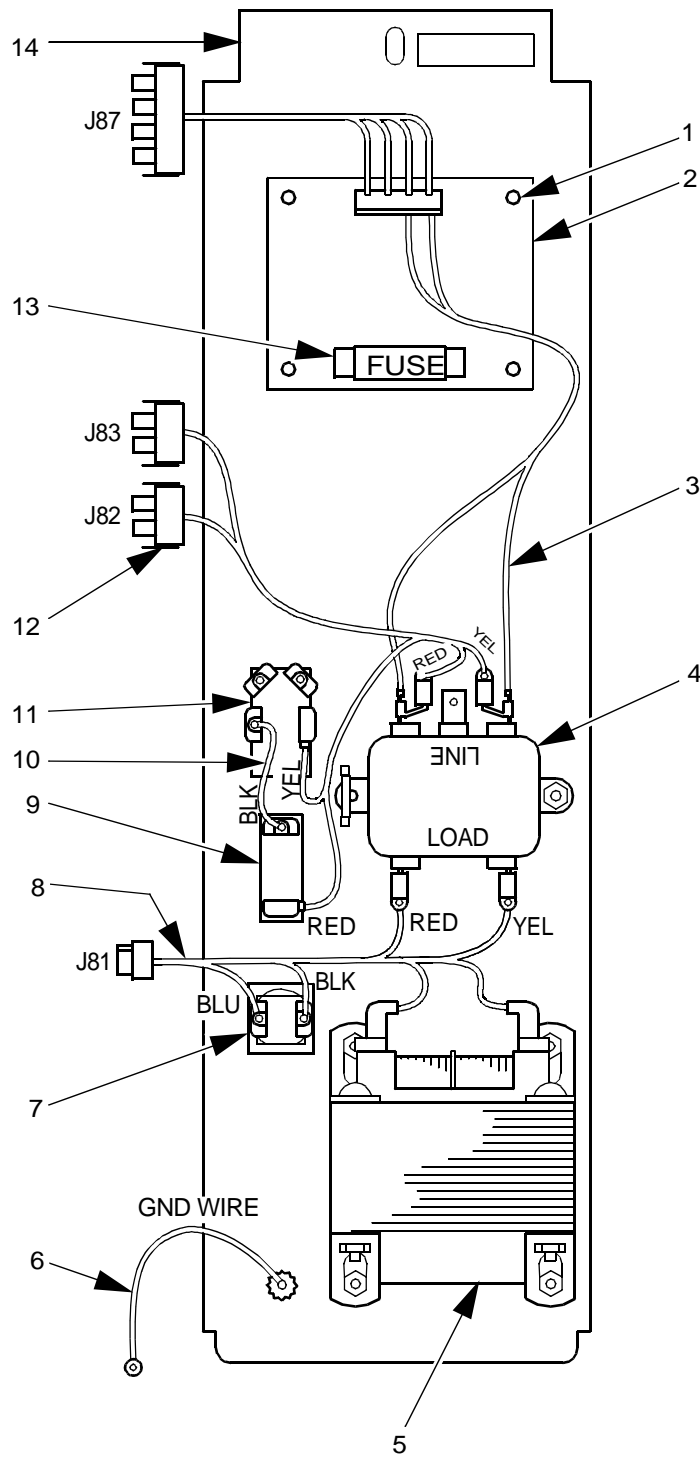

EuroDrink Parts Manual

327p0066

Figure 39. Power Panel Assembly - 120 V - Dumb Coin

EuroDrink Parts Manual

TABLE 39. POWER PANEL ASSEMBLY - 120 V - DUMB COIN

INDEX	PART NUMBER	DESCRIPTION	QTY
-	1671011	POWER ASSY-120V DUMB COIN-15A	REF
1	1571035	STANDOFF-PCB-3/8 SNAP LOCK	4
2	9989659	PCB ASSY-DUMB MECH POWR SUPP (INCLUDES INDEX 13)	1
3	1679001	HARNESS-120V COIN ADAPT	1
4	9989100	INTERFERENCE FILTER	1
5	9989046	24V XFMR-DUAL PIR.-.187 TERM	1
6	9984094	WIRE-GROUND-14	1
7	9989674	CIRCUIT BREAKER-4 AMP	1
8	1709001	JUMPER-TRANSFORMER-FOREIGN	1
9	9989672	BREAKER-15A	1
10	1709006	JUMPER-MAIN SWITCH TO BREAKER	1
11	9984629	SWITCH-TOGGLE-DPST-20AMP	1
12	1709000	HARNESS-POWER PANEL-FOREIGN	1
13	5202048	FUSE 1 AMP	1
14	1701025	PLATE-HOUSING-PANEL	1