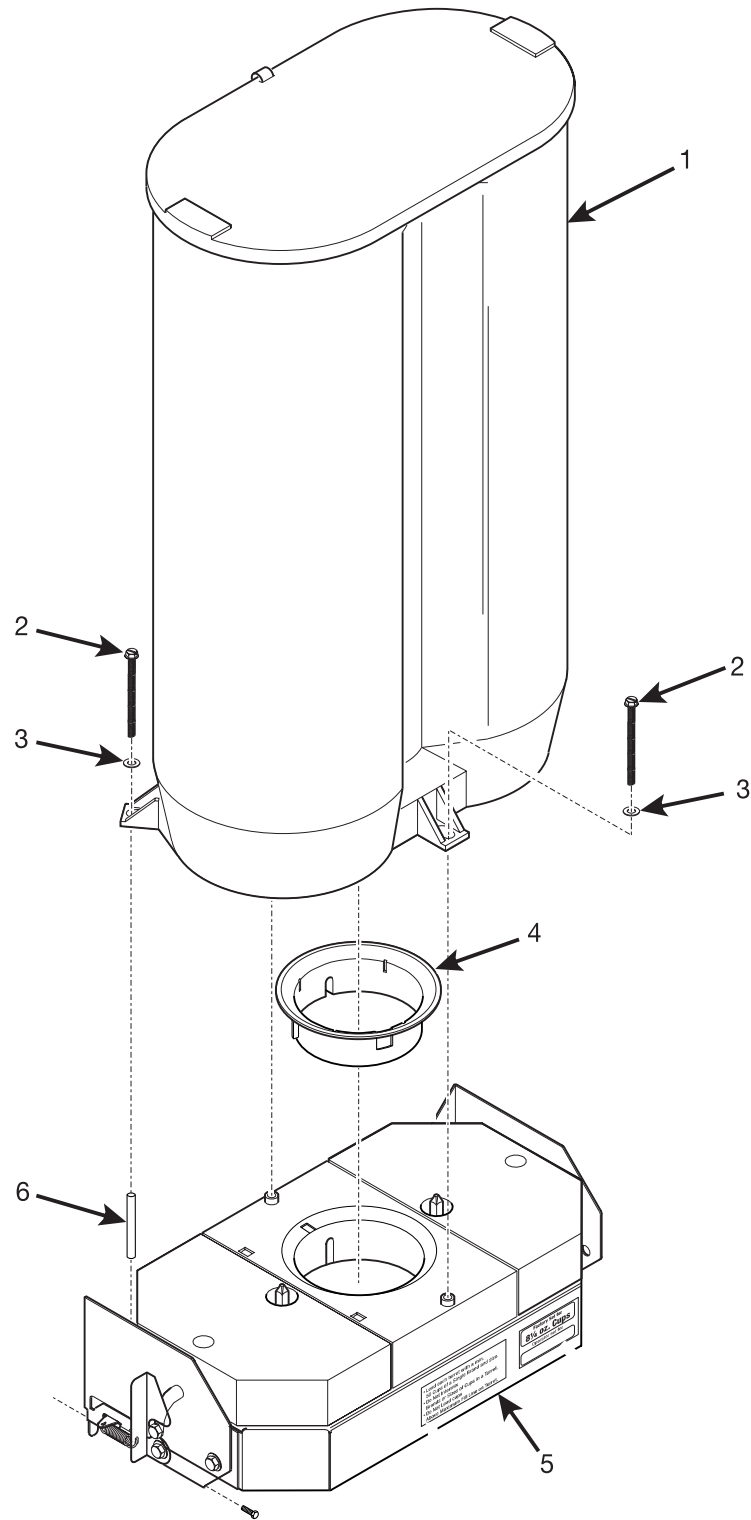

EuroDrink Parts Manual

630p0004a

Figure 15. Cup Mechanism and Canister Assembly

EuroDrink Parts Manual

TABLE 15. CUP MECHANISM AND CANISTER ASSEMBLY

INDEX	PART NUMBER	DESCRIPTION	QTY
-	6263000	MECHANISM & CANISTER ASSEMBLY S-7	REF
1	6233102	TURRET & CANISTER ASSEMBLY-7 COLUMN (FIGURE 16)	1
2	6233077	BOLT-#1/4X20X2.38 HHS	4
3	6131066	WASHER 5/8X.265X.048 ZINC/YELLOW IRIDITE	4
4	6233007	FUNNEL-3.25 CUP DIAMETER	1
5	6263001	MECHANISM ASSEMBLY-7 COLUMN (FIGURE 17)	1
6	6263002	SPACER-.277ID X .375OD X 1.9 LONG	2