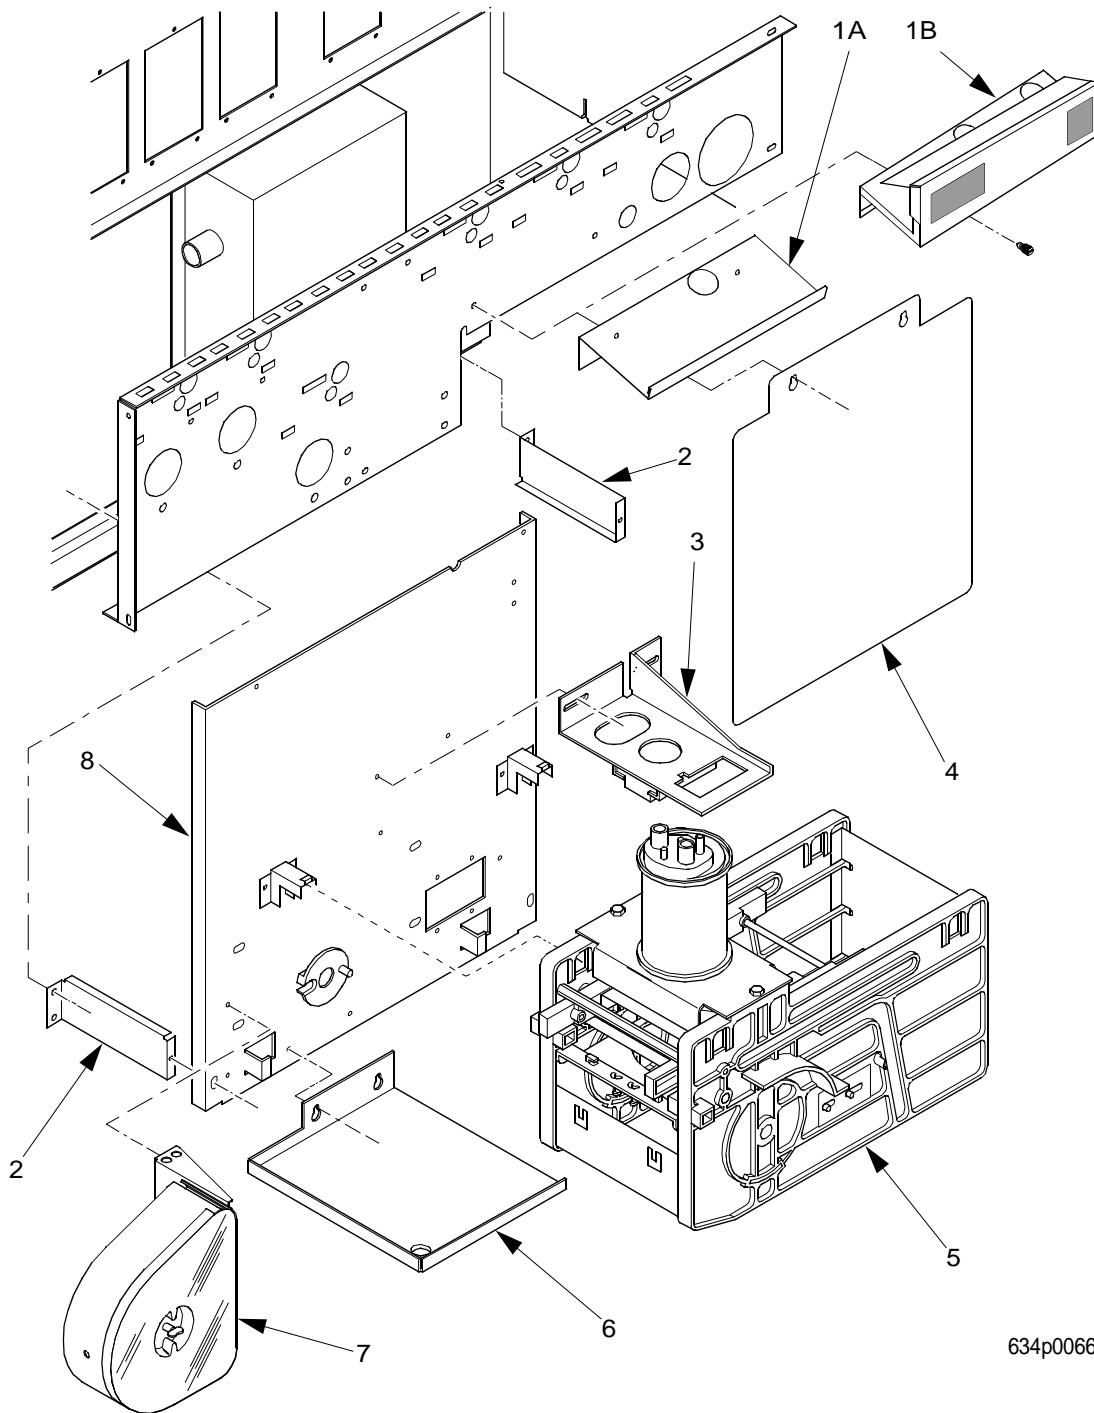

EuroDrink Parts Manual

Figure 29. Cabinet Assembly - Part 3

EuroDrink Parts Manual

TABLE 29. CABINET ASSEMBLY - PART 3

INDEX	PART NUMBER	DESCRIPTION	QTY
1A	6351005	BRACKET-TUBING RETAINER	1
1B	6361051	HEATER ASSEMBLY - 115 V/50W (NESTLE OPTIONS FREEZE DRY ONLY)	1
	6361052	HEATER ASSEMBLY - 230 V/50W (NESTLE OPTIONS FREEZE DRY ONLY)	
2	6234516	BRACKET-MOUNTING PLATE (MODEL 634)	2
3	6237352	LOCATOR & BRACKET ASSEMBLY (MODEL 634)	1
4	6241004	COVER-BREWER (MODEL 634)	1
5	6234000	SINGLE BREWER ASSEMBLY-W/FILTER PAPER (MODEL 634) (FIGURE 44)	1
	6234010	SINGLE BREWER ASSEMBLY-NO FILTER PAPER (MODEL 634) (FIGURE 43)	
6	6234524	DRAIN PAN-BREWER (MODEL 634)	1
7	6234622	PAPER ROLL ASSEMBLY (MODEL 634) (FIGURE 49)	1
8	6334005	BREWER DRIVE ASSEMBLY-SINGLE-115V (FIGURE 50)	1
	6334002	BREWER DRIVE ASSEMBLY-SINGLE-230V (FIGURE 50)