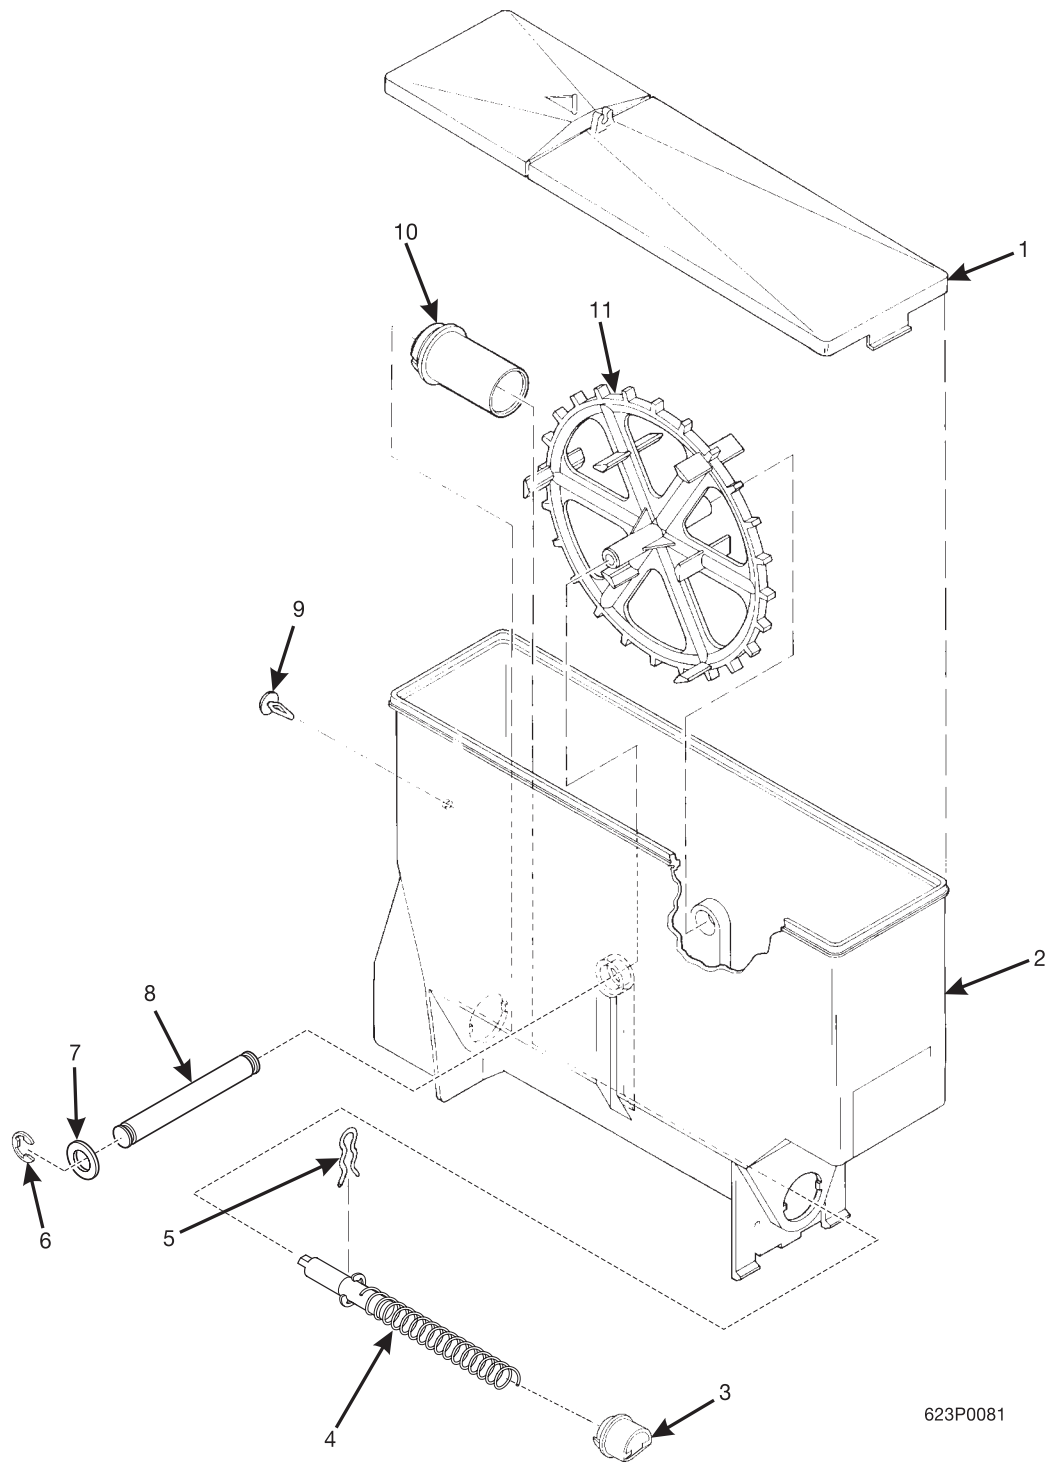

EuroDrink Parts Manual

623P0081

Figure 58. Canister Assembly 6237446

EuroDrink Parts Manual

TABLE 58. CANISTER ASSEMBLY 6237446

INDEX	PART NUMBER	DESCRIPTION	QTY
-	6237446	CANISTER ASSEMBLY - LIGHTENER	-
1	6237023	LID - CANISTER	1
2	6237176	SPRING - THUMPER	1
3	6237106	NOZZLE - DISPENSING - CANISTER	1
4	6237180	PLUG AND AUGER ASSEMBLY (INCLUDES INDEX NUMBERS 5 AND 6)	1
5	6237046	PLUG - AUGER	1
6	6237179	AUGER ASSEMBLY	1
7	6237020	CLIP - SPRING	1
8	9900415	RETAINING RING REINF E TYP.1	2
9	6237116	WASHER - SEAL - WEAR PLATE	2
10	6237167	SHAFT - CANISTER	1
11	6237053	FASTENER - PUSH IN	1
12	6237014	BEARING - CANISTER	1
13	6237181	MIXING WHEEL	1