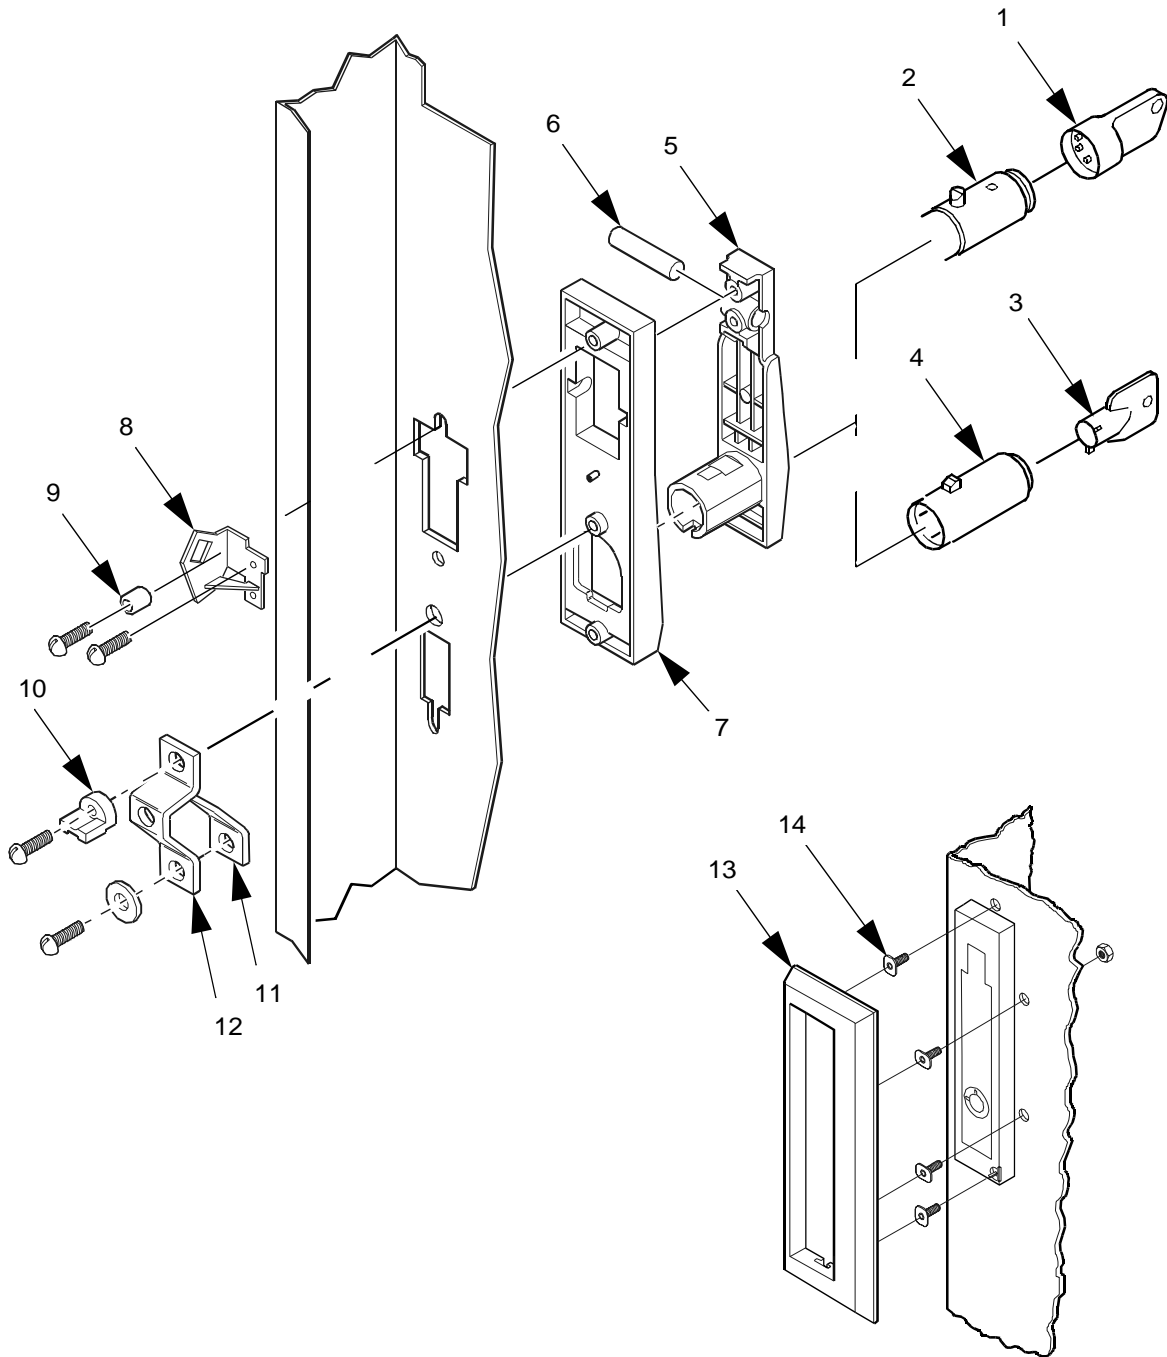

EuroDrink Parts Manual

428p0044

Figure 13. Door Lock Guard Accessory and Lock Assembly - Standard

EuroDrink Parts Manual

TABLE 13. DOOR LOCK GUARD ACCESSORY AND LOCK ASSEMBLY - STANDARD

INDEX	PART NUMBER	DESCRIPTION	QTY
1	3112164	KEY - VAN LOCK #K5 - STD.COMBINATN	1
2	3112163	CYLINDER - VAN LOCK #4275	1
3	N/A	KEY	1
4	9992400	LOCK CYLINDER #4355 - 19 - A	1
5	1172190	LEVER - LOCK	1
6	1302291	PIVOT - LEVER LOCK	1
7	1172191	BASE - LEVER LOCK	1
8	2272052	ACTUATOR ASSEMBLY - LOCK BAR	1
9	1302289	CUP SPACER	1
10	1302326	SHIELD - LATCH	1
11	1302290	LATCH - LOCK LOWER	1
12	1302324	CATCH - DOOR LATCH	1
13	1572186	DOOR LOCK GUARD - OPTION	1
14	2222031	TEE BOLT TRIM	4