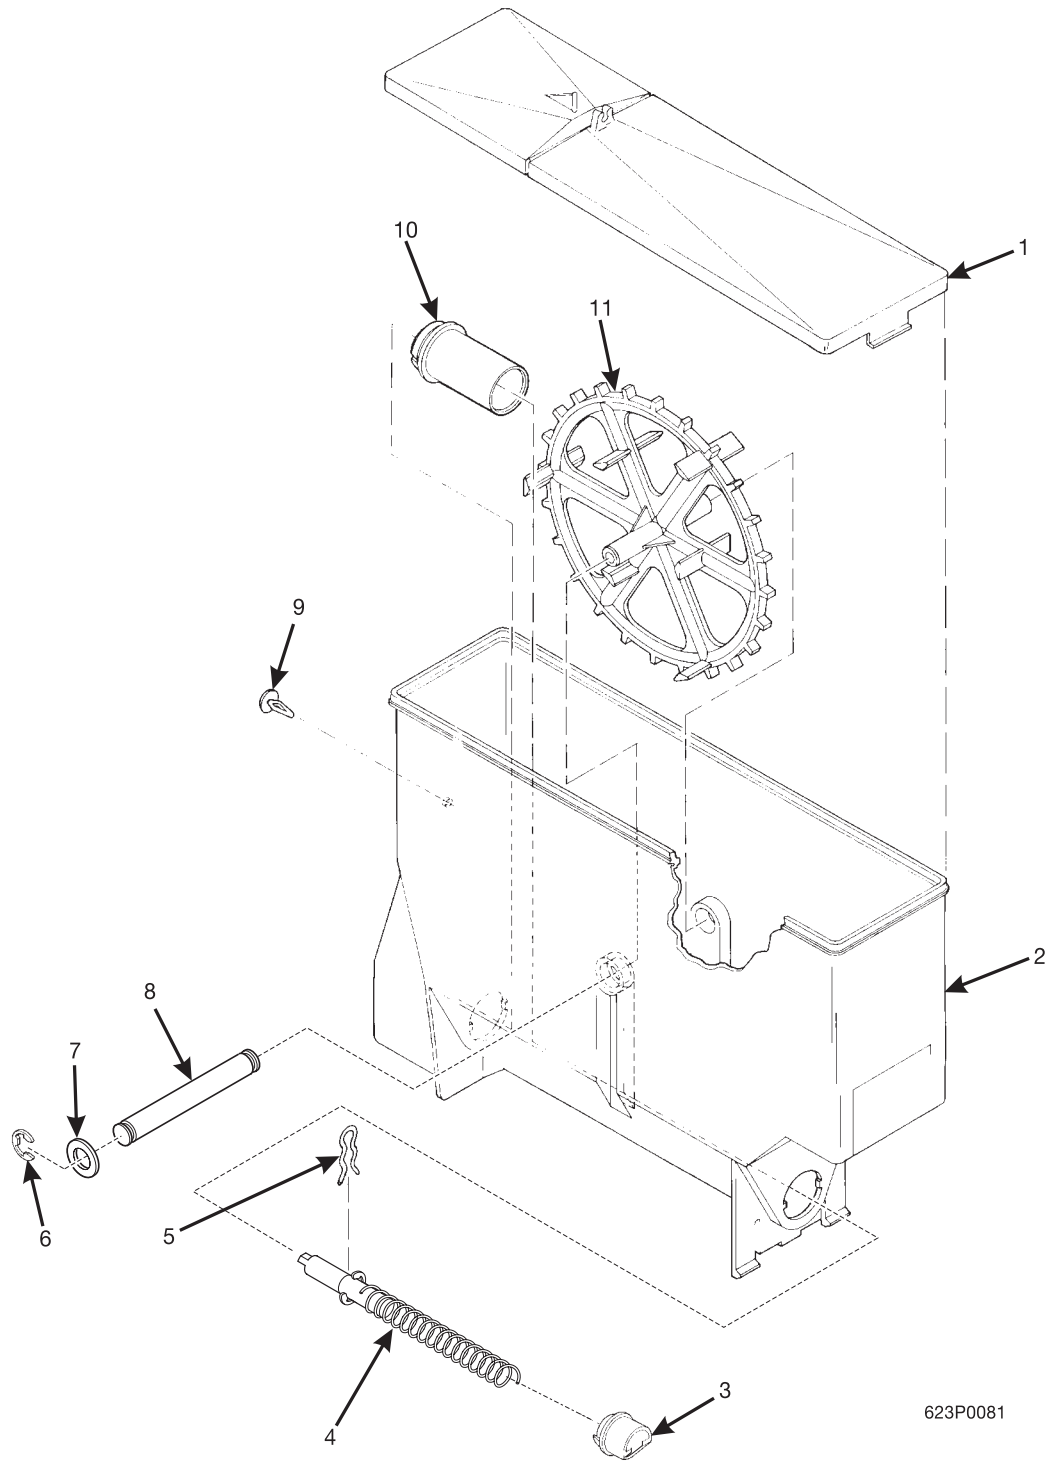

EuroDrink Parts Manual

Figure 62. Canister Assembly 6237450

EuroDrink Parts Manual

TABLE 62. CANISTER ASSEMBLY 6237450

INDEX	PART NUMBER	DESCRIPTION	QTY
-	6237450	CANISTER ASSEMBLY - NO SLV - W/WHEEL	-
1	6237023	LID - CANISTER	1
2	6237176	BASE - CANISTER	1
3	6237063	NOZZLE - DISPENSING - CANISTER	1
4	6237178	AUGER & SHAFT ASSEMBLY	1
5	6337020	CLIP - SPRING	1
6	9900415	RETAINING RING REINF E TYP.1	2
7	6237116	WASHER - SEAL - WEAR PLATE	2
8	6237167	SHAFT - CANISTER	1
9	6237053	FASTENER - PUSH IN	1
10	6237014	BEARING - CANISTER	1
11	6237181	MIXING WHEEL	1