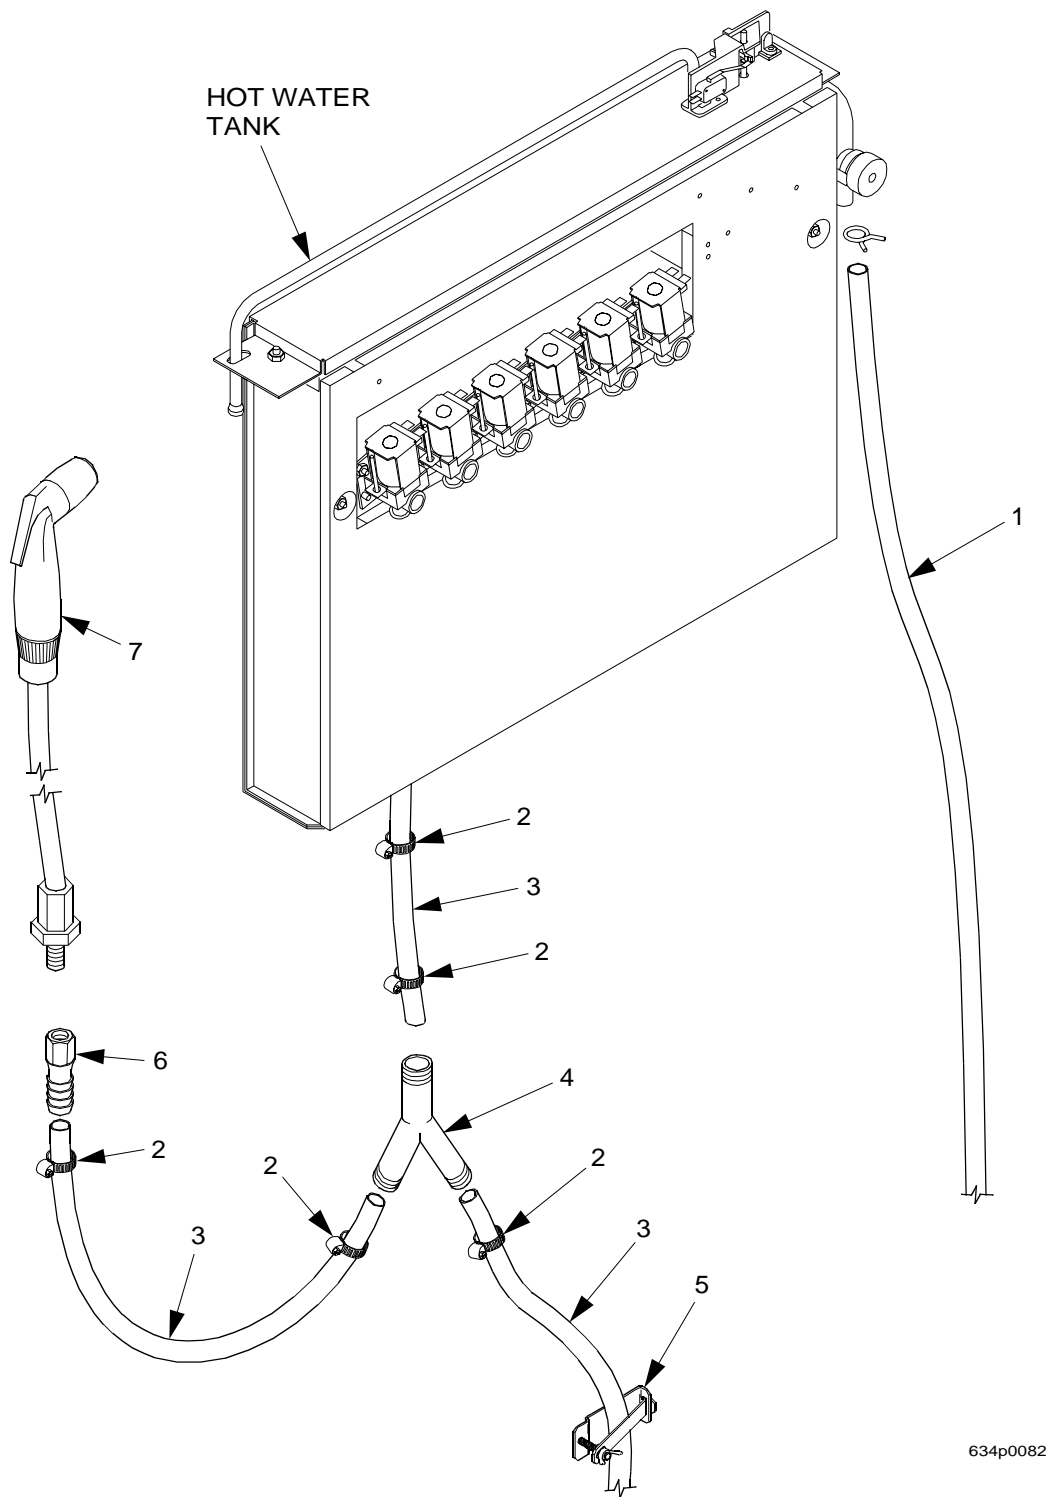

EuroDrink Parts Manual

Figure 85. Spray Hose and Hot Water Tank Overflow

EuroDrink Parts Manual

TABLE 85. SPRAY HOSE AND HOT WATER TANK OVERFLOW

INDEX	PART NUMBER	DESCRIPTION	QTY
1	6238090	TUBING-13/16 OD X 5/8 ID BLK (64 IN LONG) - 115 V	1
		TUBING-13/16 OD X 5/8 ID BLK (64 IN LONG) - 230 V	2
2	6158063	CLAMP HOSE	-
3	6338021	TUBING-SILICONE-.375 IDX.562 OD	A/R
4	6158007	Y CONNECTOR-1/2 OD X 3/8 ID	1
5	6408154	PINCH CLAMP ASSEMBLY	1
6	6338059	FITTING-PARKER #126HBL-6-2 .125 NPT X .375 BARB	1
7	6338060	SPRAY HOSE-48"	1