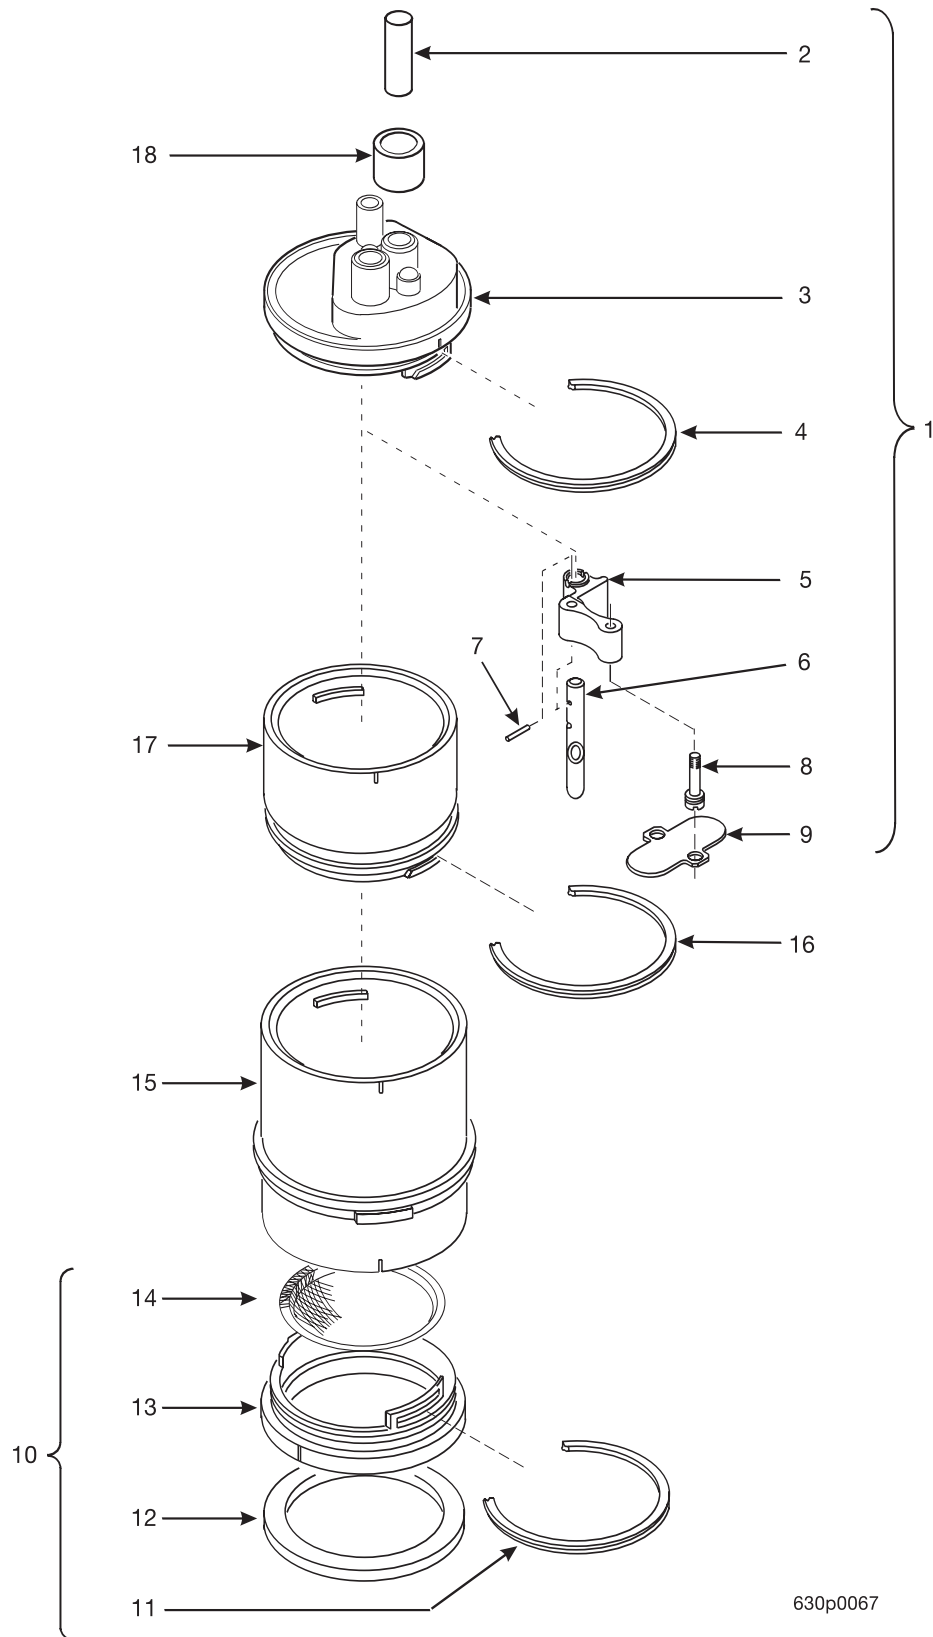

EuroDrink Parts Manual

TABLE 44. SINGLE BREWER ASSEMBLY (WITH FILTER)

INDEX	PART NUMBER	DESCRIPTION	QTY
-	6234000	SINGLE BREWER ASSEMBLY - WITH FILTER	REF.
1	6234328	BARREL ASSEMBLY - BREWER (FIGURE 45)	1
2	6234301	BARREL SUPPORT - BREWER	1
3	6234288	BOLT - 1/4-20 1 1/2	2
4	6234297	BASKET - BREWER PAPER	1
5	6234001	RACK ASSEMBLY - BREWER (FIGURE 46)	1
6	6234215	WALL ASSEMBLY - REAR	1
7	6234271	SHAFT - FLIP STOP	1
8	6234270	ROLLER - STOP	2
9	6234225	SPRING - BREWER	2
10	6234295	SCREW - #8-32 X .38 HHS W/LW	12
11	6234600	PAPER MECHANISM ASSEMBLY (FIGURE 48)	1
12	6234608	SPRING COVER - PAPER MECH	2
13	6234616	SCREW - #10-32 X 3/8 HHS SL W/ EA	4
14	6234223	PIN - ROLLER - SIDEWALL	2
15	6234308	SHAFT - SWING ARM	1
16	6234273	SIDEWALL - BREWER	2
17	6234289	LOCKNUT - #1/4-20	2
18	6234220	WALL ASSEMBLY - BOTTOM FRONT	1
19	6234008	GEAR & CAM ASSEMBLY	1
20	6234293	SPACER - SINGLE BREW	1
21	6234222	ROLLER - BREWER	2
22	6234205	SPRING	1
23	6234200	SWING ARM ASSEMBLY (INCLUDES INDEX NUMBERS 24 THROUGH 29)	1
24	6234243	SHAFT - RETAINER - .125 DIA	2
25	6234205	EXT. SPRING - SWING ARM	2
26	6234002	SWING ARM ASSEMBLY	1
27	6234240	FUNNEL - COFFEE	1
28	6234375	SEAL - BREWER	1
29	6334019	FILTER SUPPORT - 30 MESH	1
30	6234310	DRIVE CONNECTION - BREWER	1
31	6234303	RETAINING RING - .375	1
32	6234601	RATCHET DRIVE - PAPER MECH.	1
33	6234007	PINION GEAR ASSEMBLY	1

EuroDrink Parts Manual

630p0067

Figure 45. Barrel Assembly - Single Brewer