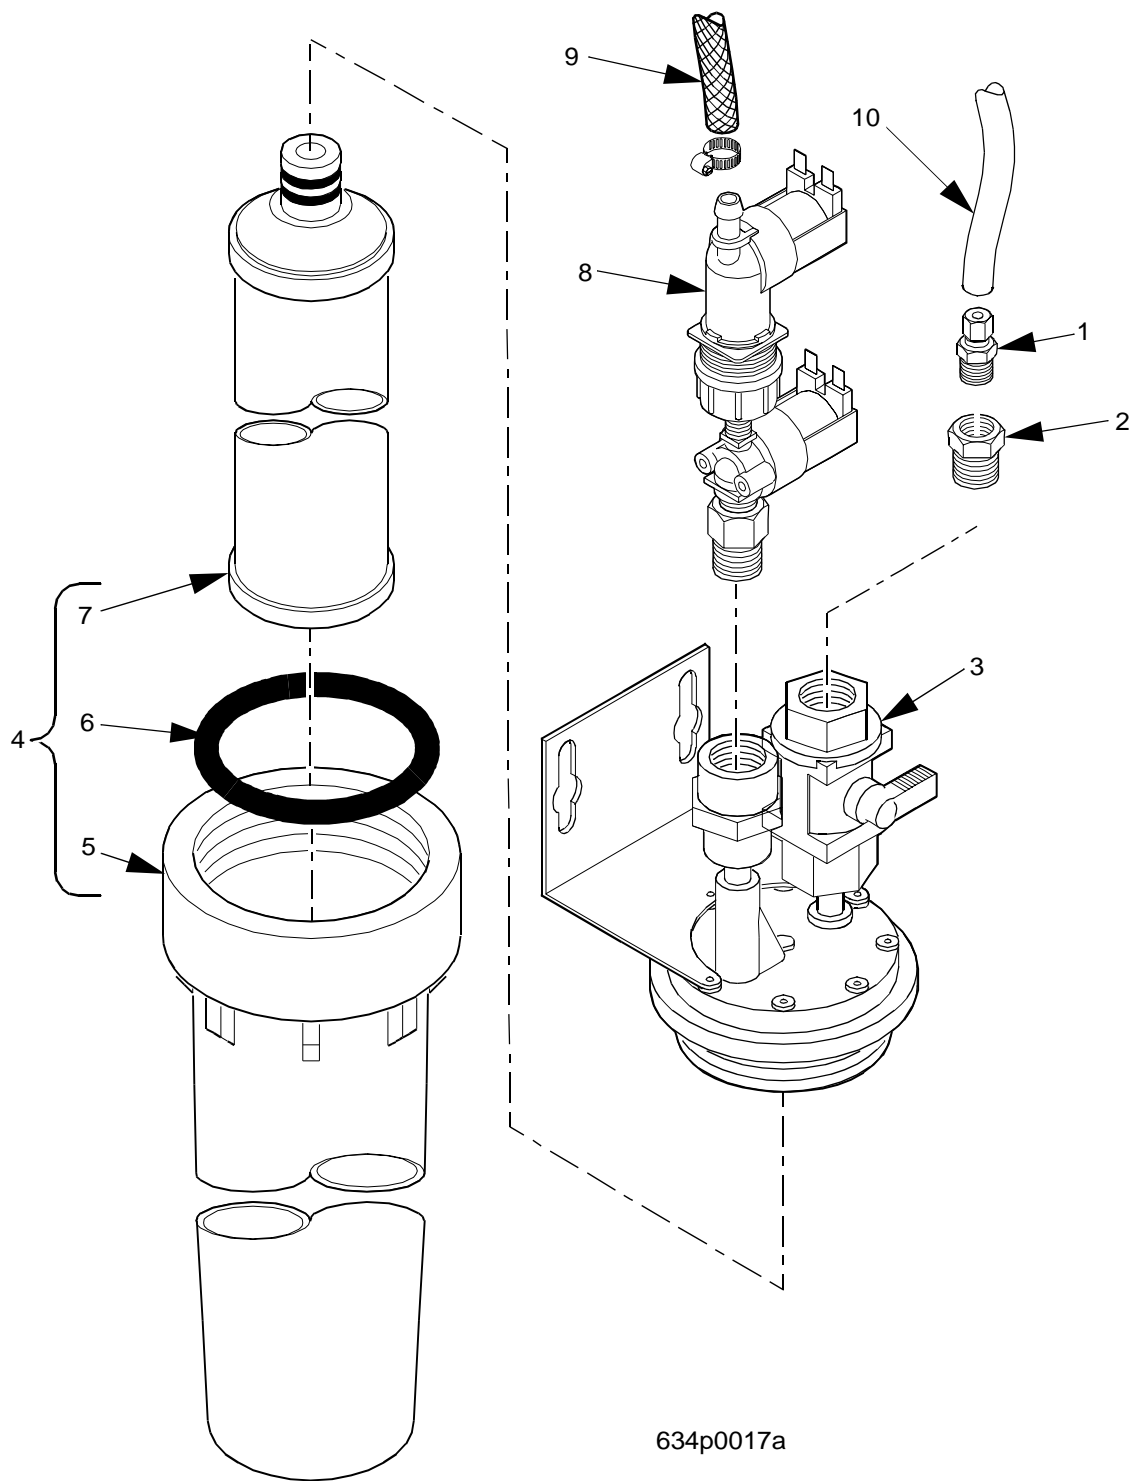

EuroDrink Parts Manual

653p0046a

Figure 82. Water Inlet Valve - With Everpure Water Filter Option

EuroDrink Parts Manual

TABLE 82. WATER INLET VALVE - WITH EVERPURE WATER FILTER OPTION

INDEX	PART NUMBER	DESCRIPTION	QTY
1	3618123	TUBING-U.K.-AQUAVEND-.375 ID	31 IN
2	3158061	VALVE ASSEMBLY - WATER INLET - U.S. - 115 V	1
	6408003	VALVE ASSEMBLY - WATER INLET (ARG./FR./GER./N.Z./SP./U.K.) - 230 V	
3	6348001	TUBING-INLET-W/FILTER OPT	1
4	6408025	FILTER HEAD ASSEMBLY - EVERPURE - 115V (INCLUDES INDEX NUMBERS 2 AND 5 THROUGH 8) (U.S.)	1
	6408026	FILTER HEAD ASSEMBLY - EVERPURE - 230V (INCLUDES INDEX NUMBERS 2 AND 5 THROUGH 8) (ARG./FR./GER./N.Z./SP./U.K.)	
5	6408119	MALE CONNECTOR - BRASS #4-4 FBI 12-B PARKER	1
6	6408117	BUSHING - 1/4 X 3/8 - BRASS - 209P-6-4	1
7	3158023	BRACKET - MOUNTING - WATER FILTER #3046 44	1
8	6408134	FILTER HEAD - EVERPURE #9257-12	1
9	6118071	CARTRIDGE - WATER FILTER #9604-12 EVERPURE	1