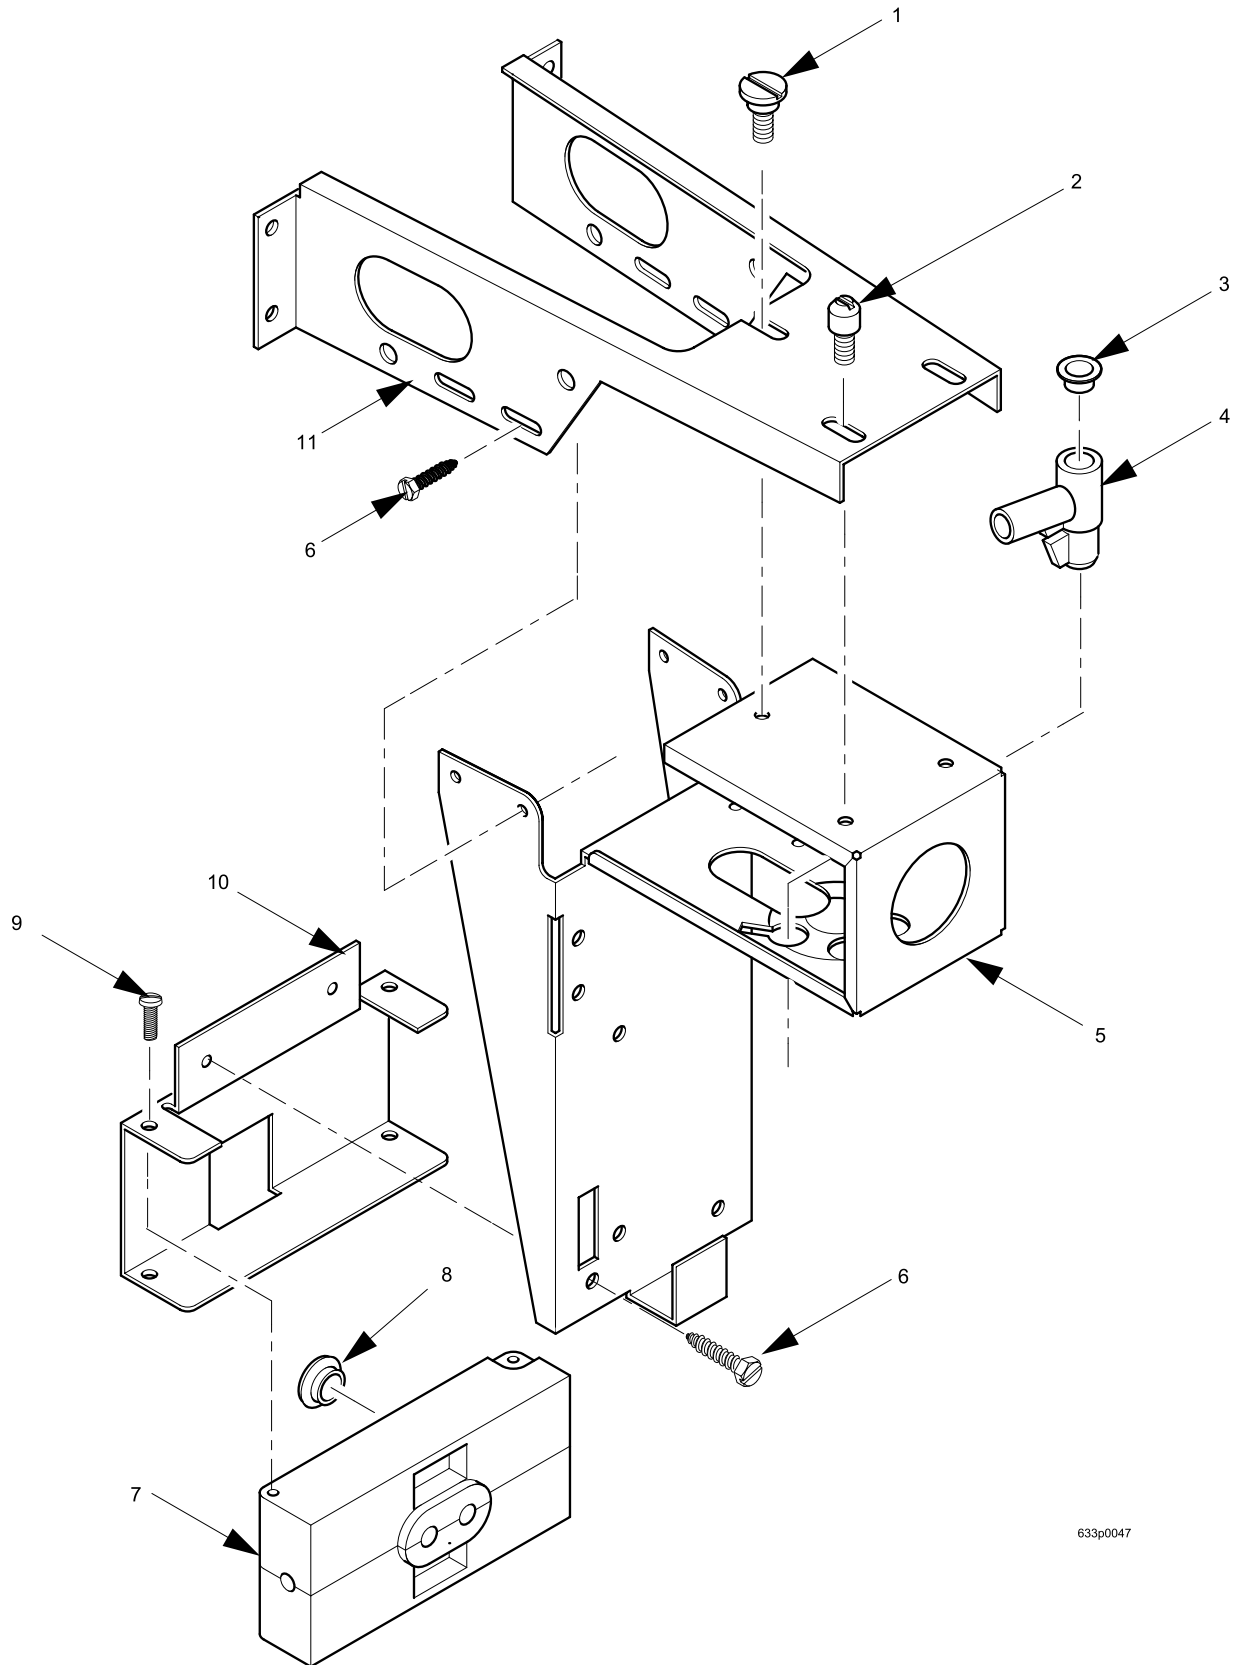

EuroDrink Parts Manual

TABLE 76. CUP STATION ASSEMBLY - PART 2

INDEX	PART NUMBER	DESCRIPTION	QTY
1	6361048	ASSEMBLY-SPOUT TUBE (NESTLE OPTION ONLY)	1
2	3103133	WING NUT-#8-32 STAINLESS (NESTLE OPTION ONLY)	2

EuroDrink Parts Manual

633p0047

Figure 77. Cup Station Support, Overflow Switch and Cup Sensor