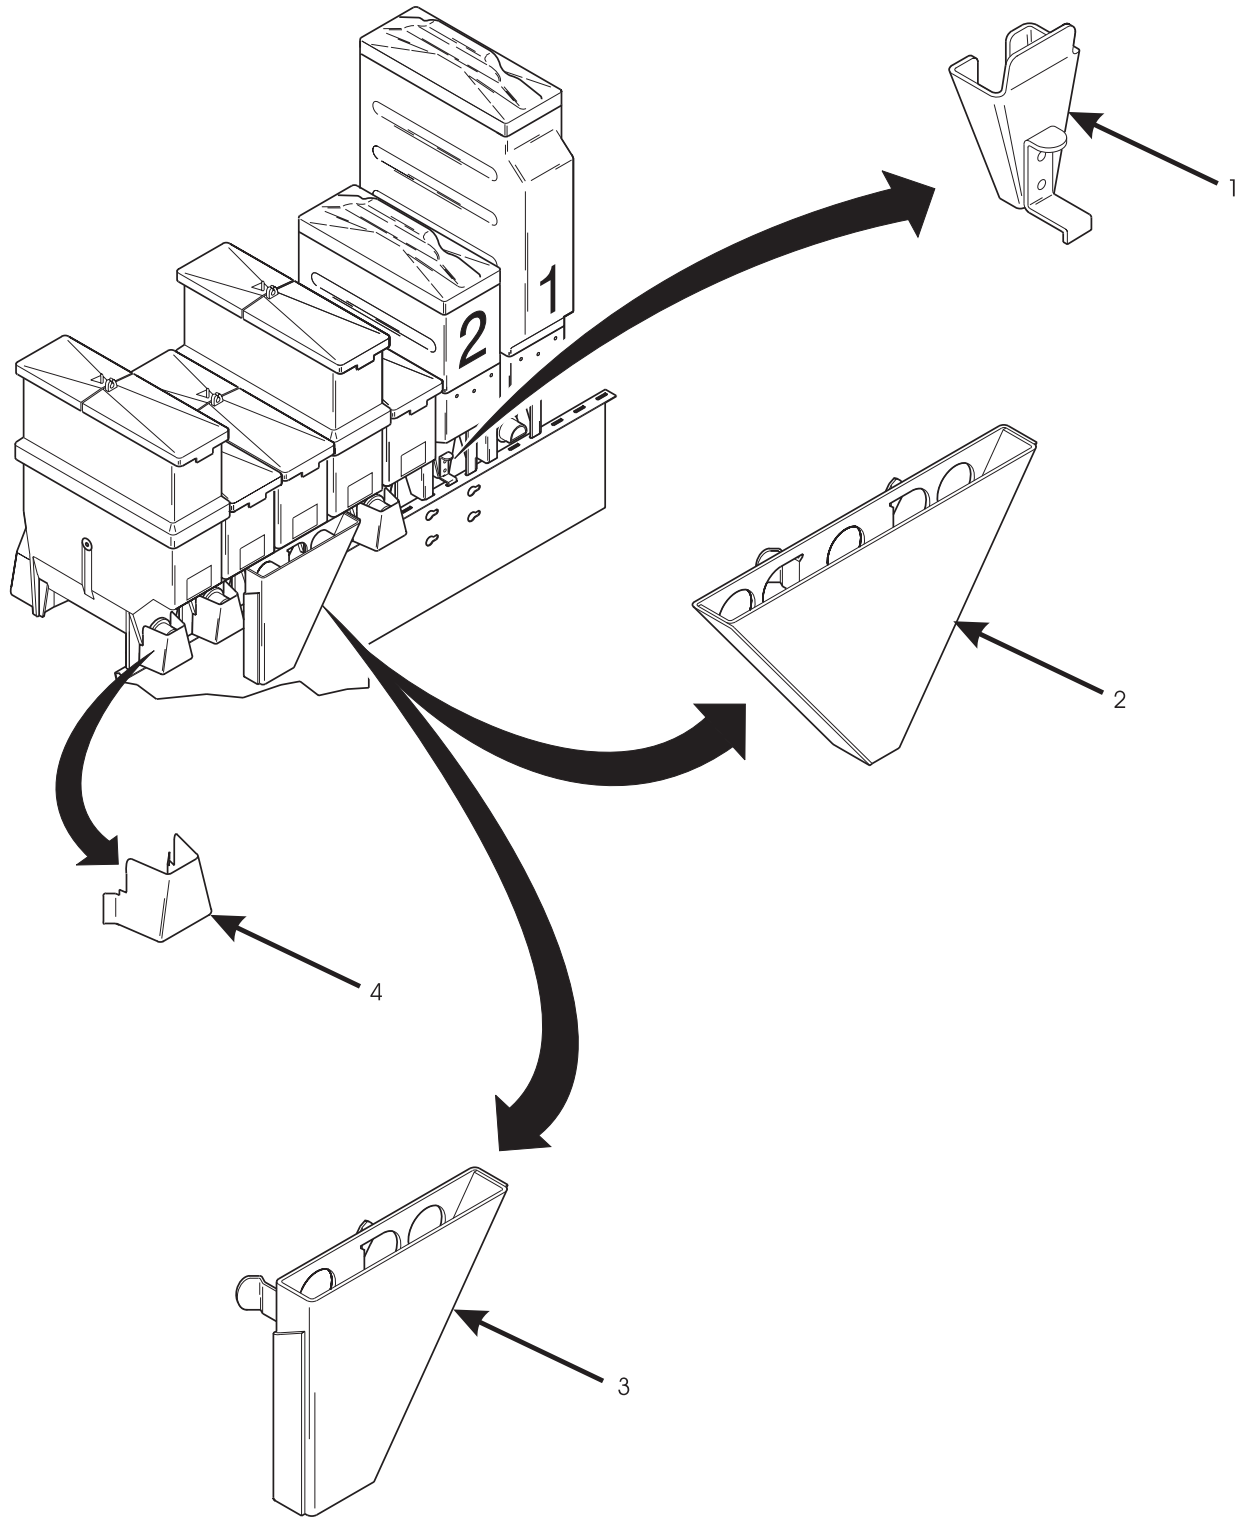

EuroDrink Parts Manual

634p0073

Figure 66. Product and Condiment Chutes - Part 1

EuroDrink Parts Manual

TABLE 66. PRODUCT AND CONDIMENT CHUTES - PART 1

INDEX	PART NUMBER	DESCRIPTION	QTY
1	6237241	CHUTE ASSEMBLY - PREGROUND COFFEE USED WITH THE FOLLOWING PRODUCTS: FRESH BREW COFFEE, FRESH BREW DECAF, LEAF TEA	1 OR 2
2	6337080	CHUTE ASSEMBLY - 3 INGREDIENT USED ON MACHINES WITH SUGAR SUBSTITUTE OPTION FOR SUGAR-LIGHTENER-SUGAR SUB CONDIMENTS	1 OPT
3	6367018	CHUTE ASSEMBLY - 2 INGREDIENT USED ON MACHINES WITHOUT SUGAR SUB OPTION FOR SUGAR - LIGHTENER CONDIMENTS	1 OPT
4	6337015	BRACKET - DEFLECTOR - CHOCOLATE USED WITH THE FOLLOWING PRODUCTS: CHOCOLATE, FREEZE DRY COFFEE, FREEZE DRY DECAF, SOUP	3 TO 5