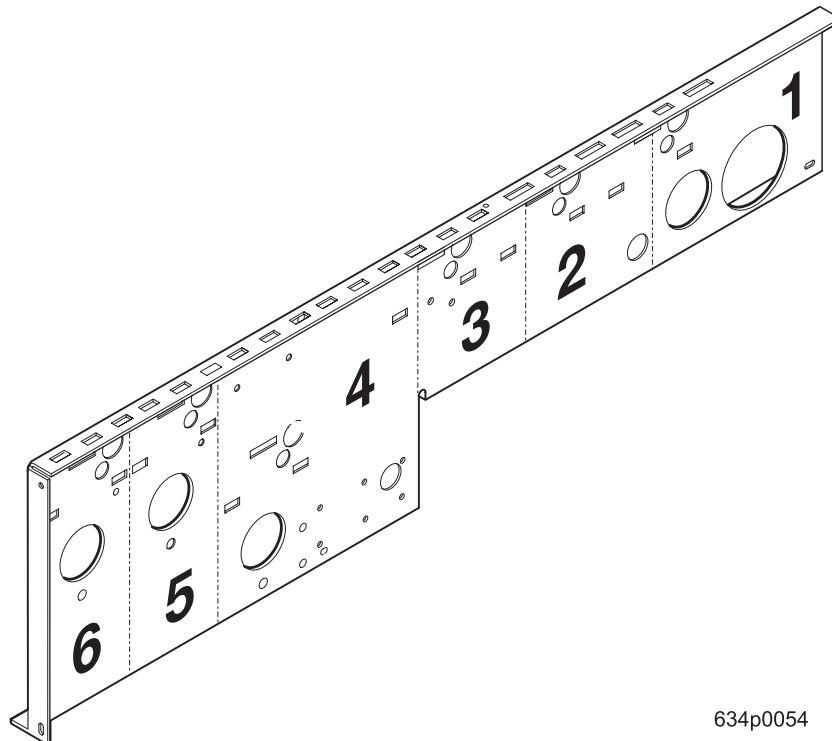

EuroDrink Parts Manual

634p0054

Figure 70. Mixing Bowl and Whipper Positions

EuroDrink Parts Manual

TABLE 70. MIXING BOWL AND WHIPPER POSITIONS

POSITION	PRODUCT	IS WHIPPER PRESENT?	MIXING BOWL ASSEMBLY	WHIPPER ASSEMBLIES			
				115 V		230 V	
				STANDARD 6237195	NESTLE 6367037	STANDARD 633708	NESTLE 6367020
1	COFFEE, DECAF, TEA	NO	6337076	-	-	-	-
2	COFFEE, DECAF, TEA	NO	6337076	-	-	-	-
3	FD COFFEE, FD DECAF, FD TEA	YES	6337078	6237195	-	6337081	-
		NO	6337079	-	-	-	-
4	CONDIMENTS	YES	6337079	6237195	6367037	6337081	6367020
5	SOUP	YES	6337078	6237195	-	6337081	-
		NO	6337076	-	-	-	-
6	CHOCOLATE	YES	6337078	6237155	-	6337081	-