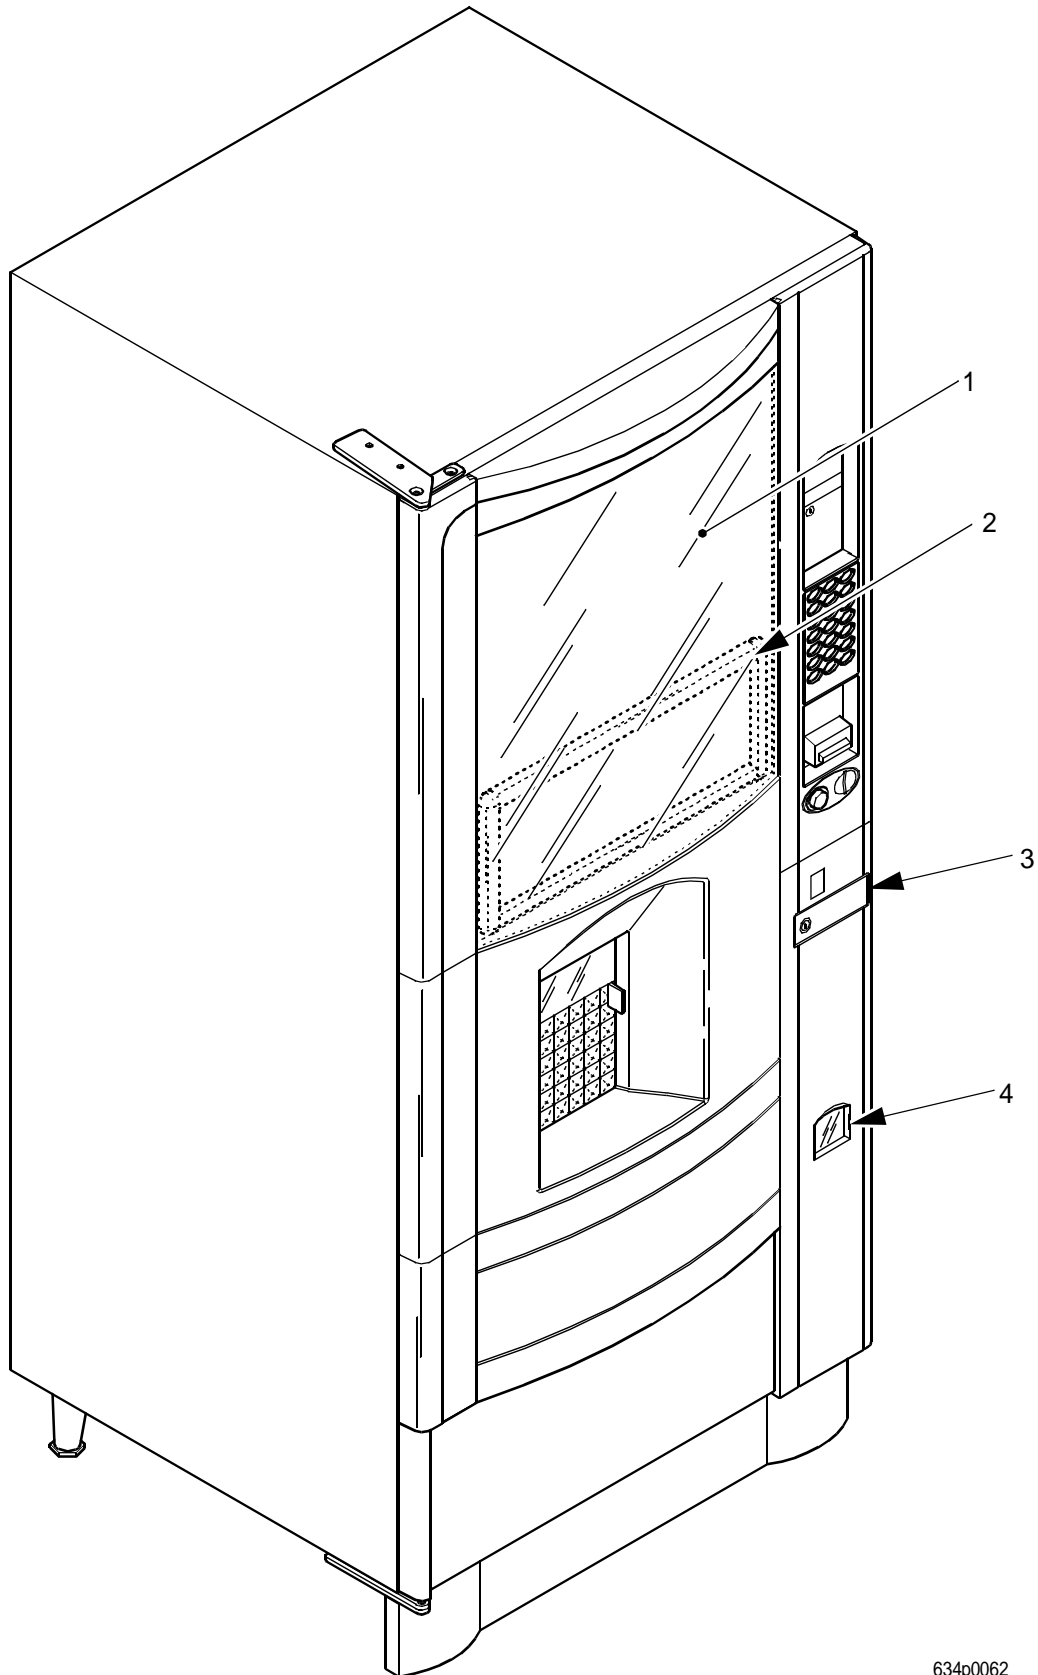

EuroDrink Parts Manual

634p0062

Figure 7. Door Assembly Exterior - Millennium Style

EuroDrink Parts Manual

TABLE 7. DOOR ASSEMBLY EXTERIOR - MILLENNIA STYLE

INDEX	PART NUMBER	DESCRIPTION	QTY
1	6342069	DISPLAY PHOTO - P.O.P. (WITHOUT BACKLIT OPTION)	1
2	-	DISPLAY ASSEMBLY (FIGURES 9, 10)	1
3	1572395	LOCK ASSEMBLY-MILLENNIA-NAMA STD. (FIGURE 14)	1
4	-	COIN RECEPTACLE ASSEMBLY (FIGURE 12)	1