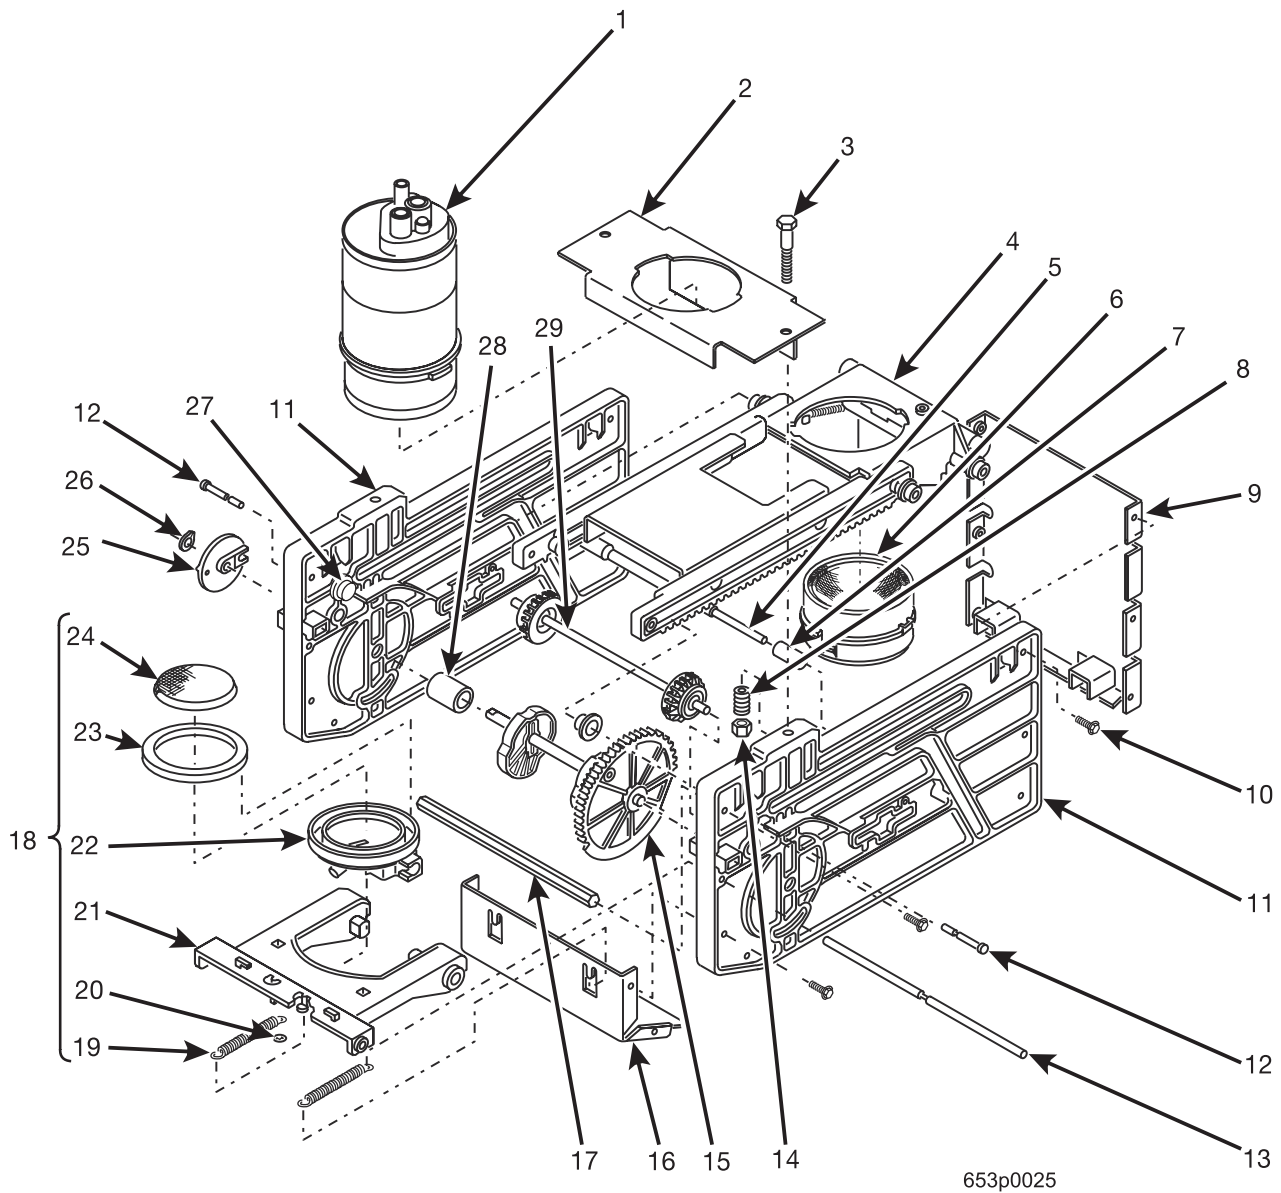

EuroDrink Parts Manual

TABLE 42. POWER PANEL ASSEMBLY - 115 V - EXEC. COIN

INDEX	PART NUMBER	DESCRIPTION	QTY
-	1701015X	POWER PANEL ASSY-DOMESTIC	REF
1	1701025	PLATE-HOUSING-PANEL	1
2	1709000	HARNESS-POWER PANEL-FOREIGN	1
3	9989100	INTERFERENCE FILTER	1
4	9989046	24V XFMR-DUAL PIR.-.187 TERM	1
5	9984094	WIRE-GROUND-14"	1
6	9989674	CIRCUIT BREAKER-4 AMP	1
7	1709001	JUMPER-TRANSFORMER-FOREIGN	1
8	9989672	BREAKER-15A	1
9	1709006	JUMPER-MAIN SWITCH TO BREAKER	1
10	9984629	SWITCH-TOGGLE-DPST-20AMP	1

EuroDrink Parts Manual

Figure 43. Single Brewer Assembly (No Filter)