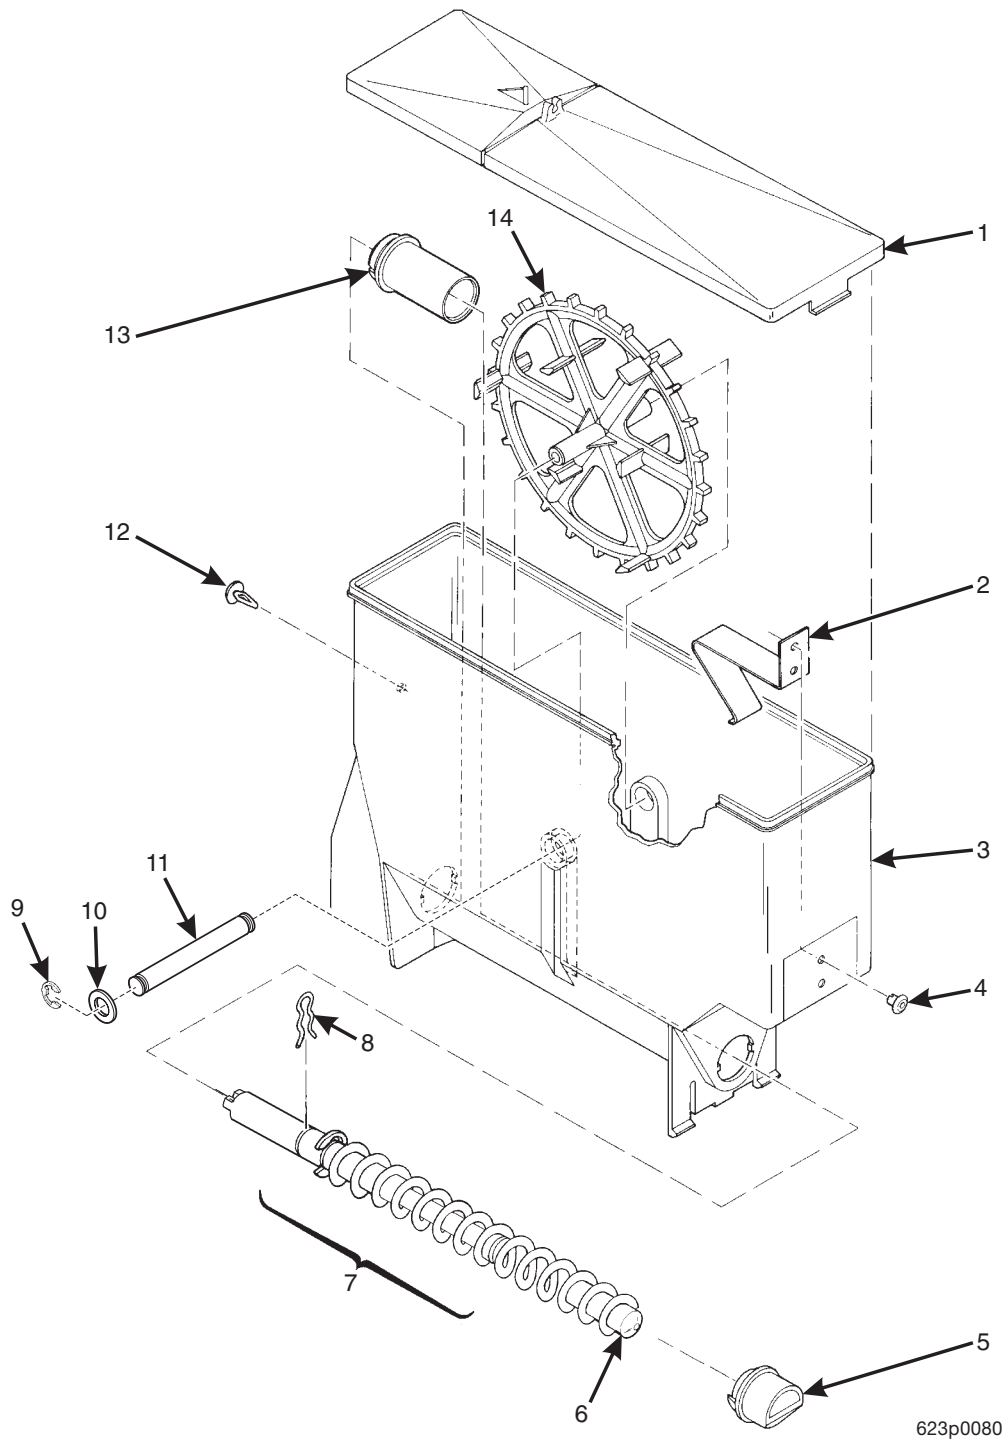

EuroDrink Parts Manual

Figure 60. Canister Assembly 6237448

EuroDrink Parts Manual

TABLE 60. CANISTER ASSEMBLY 6237448

INDEX	PART NUMBER	DESCRIPTION	QTY
-	6237448	CANISTER ASSEMBLY - SOUP/6TH PRODUCT	-
1	6237023	LID - CANISTER	1
2	6237108	SPRING - THUMPER	1
3	6237177	BASE - CANISTER - THUMPER	1
4	6237019	ALUMINUM "POP" RIVET - .187 DIA	2
5	6237080	NOZZLE - DISPENSING - CANISTER	1
6	6237046	PLUG - AUGER	1
7	6237178	AUGER AND SHAFT ASSEMBLY	1
8	6237020	CLIP - SPRING	1
9	9900415	RETAINING RING REINF E TYP.1	2
10	6237116	WASHER - SEAL - WEAR PLATE	2
11	6237167	SHAFT - CANISTER	1
12	6237053	FASTENER - PUSH IN	1
13	6237014	BEARING - CANISTER	1
14	6237181	MIXING WHEEL	1