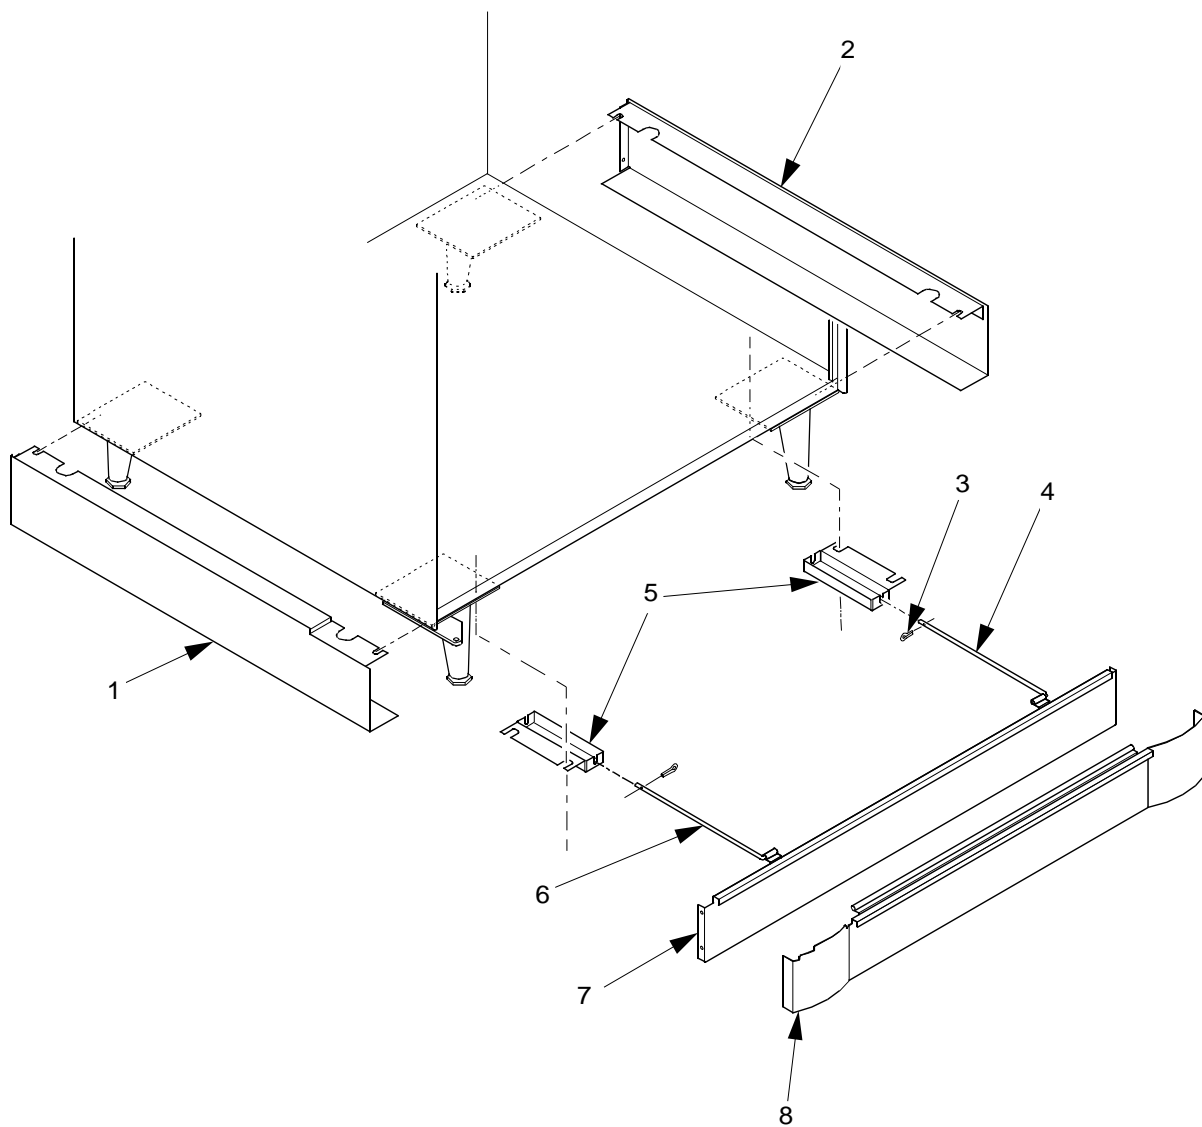

EuroDrink Parts Manual

634p0087

Figure 103. Base Plate Assembly and Side Panels

EuroDrink Parts Manual

TABLE 103. BASE PLATE ASSEMBLY AND SIDE PANELS

INDEX	PART NUMBER	DESCRIPTION	QTY
-	-	BASE PLATE-FRONT & SIDES (STANDARD TRIM STYLE) (INCLUDES INDEX NUMBERS 1 THRU 7)	REF
		BASE PLATE ASSEMBLY-MILLENNIA (INCLUDES INDEX NUMBERS 3 THRU 6 PLUS 8)	
		BASE PLATE - FRONT ONLY (STANDARD TRIM STYLE) (INCLUDES INDEX NUMBERS 3 THRU 7)	
1	6261030	SIDE PANEL ASSEMBLY-BASE GRILL-LEFT SIDE-BLACK (STANDARD TRIM STYLE)	1
2	6261027	SIDE PANEL ASSEMBLY-BASE GRILL-RIGHT SIDE -BLACK (STANDARD TRIM STYLE)	1
3	9900098	COTTER PIN 3/32 X 3/4 IN	2
4	1411194	SLIDE BASE PLATE R H	1
5	6231087	BRACKET-BASE PLATE	2
6	1411195	SLIDE BASE PLATE L H	1
7	1581023	BASE PLATE ASSEMBLY (STANDARD TRIM STYLE)	1
8	1581050	BASE PLATE ASSY-32"-MILLENNIA-BLACK (MILLENNIA TRIM STYLE)	1