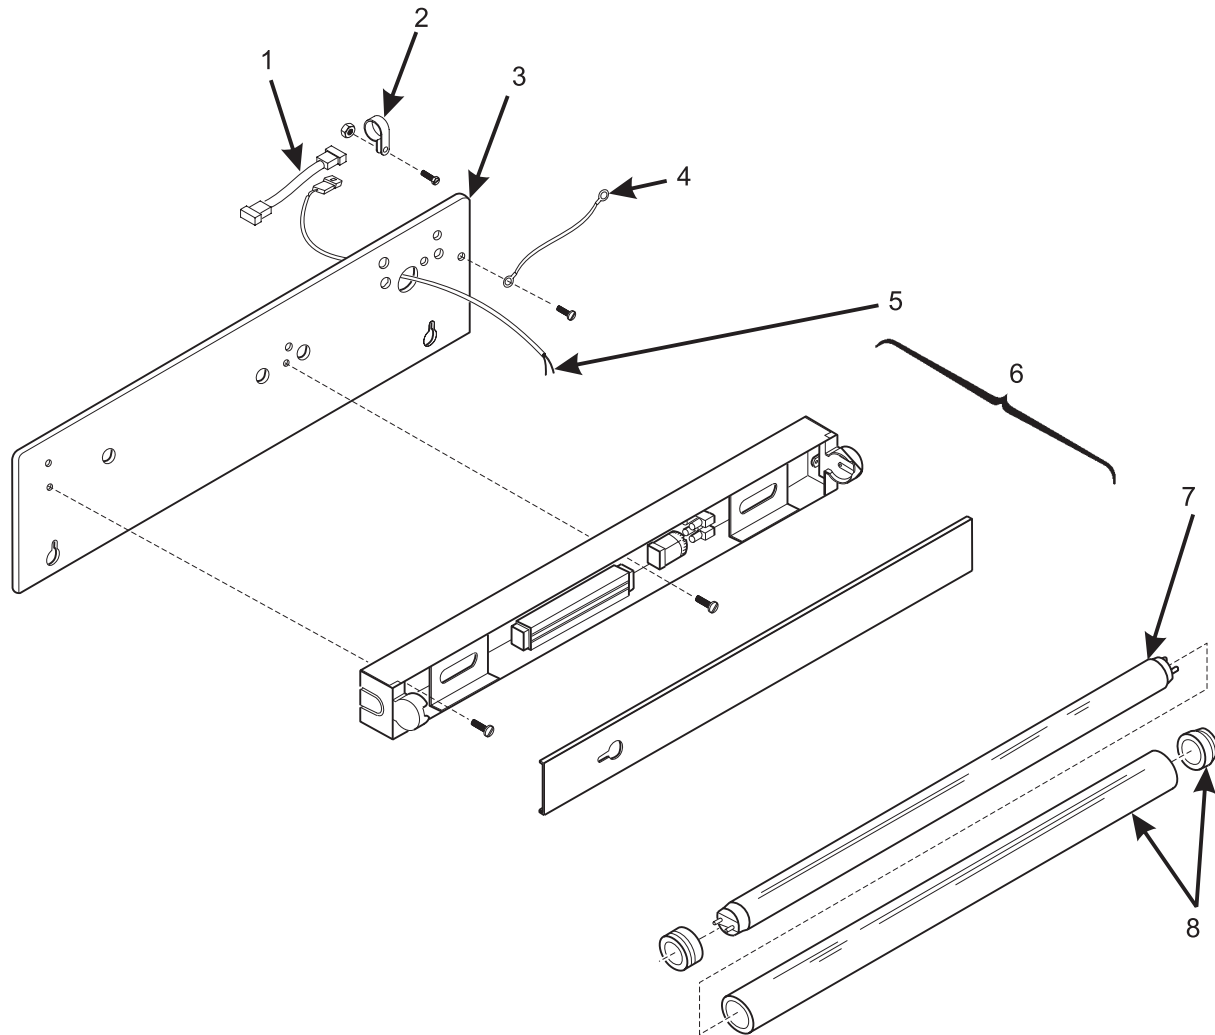

EuroDrink Parts Manual

633p0049

Figure 33. Service Light/Bracket Assembly (ARG./AUS./FR./GER./N.Z./SP./U.K.)

EuroDrink Parts Manual

TABLE 33. SERVICE LIGHT/BRACKET ASSEMBLY (ARG./AUS./FR./GER./N.Z./SP./U.K.)

INDEX	PART NUMBER	DESCRIPTION	QTY
-	6339012	LIGHT AND BRACKET ASSEMBLY - FLUORESCENT - 230 V	1
1	1679005	SUPPRESSION ASSEMBLY - 230 V	1
2	4305043	CABLE CLAMP - RICHCO #N4	3
3	6231559	BRACKET - SERVICE LIGHT	1
4	9984094	JUMPER - GROUND WIRE	1
5	6339011	JUMPER - SERVICE LIGHT - INTERNATIONAL	1
6	6239053	LIGHT ASEMBLY - FLUORESCENT - 230 V	1
7	2222096	FLUORESCENT LAMP #F15T8CW, 96/CS	1
8	6232305	LAMP SLEEVE AND END CAPS ASSEMBLY - 16.35" LONG	1