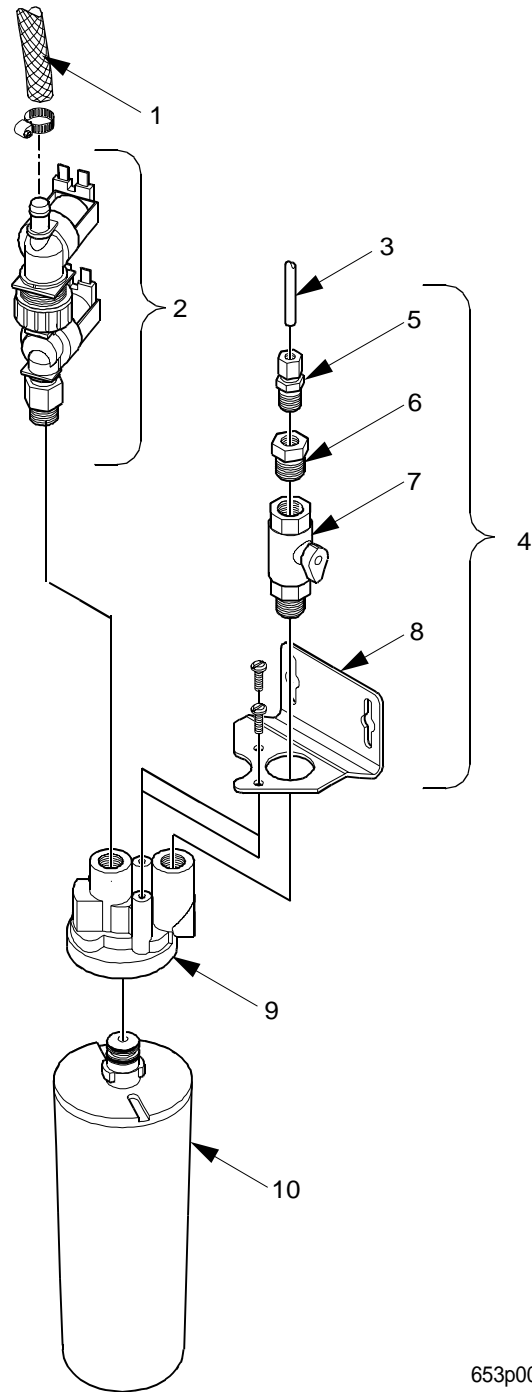

EuroDrink Parts Manual

TABLE 83. WATER INLET VALVE - WITH HYDROLIFE WATER FILTER OPTION			
INDEX	PART NUMBER	DESCRIPTION	QTY
1	6408119	MALE CONNECTOR - BRASS #4-4 - FBI 2-B	1
2	6408117	BUSING - 1/4 X 3/8 - BRASS - 209P-6-4	1
3	6338027	HEAD - BRACKET ASSEMBLY	1
4	6408028	HOUSING, CARTRIDGE "O" RING	1
5	-	HOUSING (NOT AVAILABLE SEPERATELY)	1
6	-	"O" RING (NOT AVAILABLE SEPERATELY)	1
7	6408027	WATER FILTER CARTRIDE - HYDROLIFE	1
8	3158061	VALVE ASSEMBLY - WATER INLET - 115V	1
	6408003	VALVE ASSEMBLY - WATER INLET - U.K. - 230V	
9	3618123	TUBING - UK - AQUAVEND - .375 ID	31 IN
10	6348001	TUBING-INLET-W/FILTER OPT	-

THE FOLLOWING ARE AVAILABLE AS ASSEMBLIES:

6338030	HEAD ASSEMBLY - FILTER - HYDROLIFE - 115 V (INCLUDES INDEX 1, 2, 3, AND 8)
6338031	HEAD ASSEMBLY - FILTER - HYDROLIFE - 230 V (INCLUDES INDEX 1, 2, 3, AND 8)

EuroDrink Parts Manual

653p0047a

Figure 84. Water Inlet Valve - With CUNO Water Filter Option