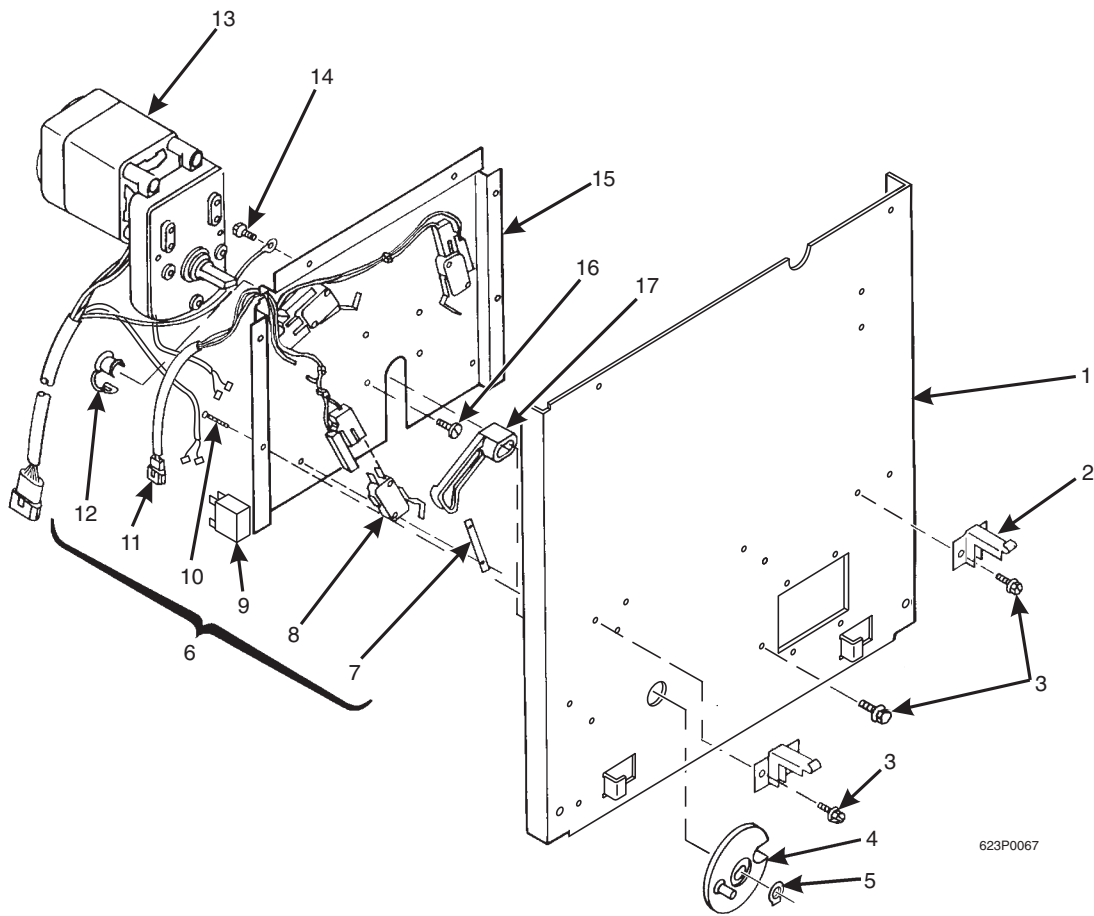

EuroDrink Parts Manual

Figure 50. Brewer Drive Assembly

EuroDrink Parts Manual

TABLE 50. BREWER DRIVE ASSEMBLY

INDEX	PART NUMBER	DESCRIPTION	QTY
-	6334005	BREWER DRIVE ASSEMBLY - SINGLE - 115 V (INCLUDES INDEX NUMBERS 1 - 6) - BRZ./MEX./U.S.	1
	6334002	BREWER DRIVE ASSEMBLY - SINGLE - 230 V (INCLUDES INDEX NUMBERS 1 - 6) ARG./FR./GER./N.Z./SP./U.K.	
1	6234510	PANEL MOUNTING - BREWER	1
2	6234294	MOUNTING BRACKET - BREWER	2
3	1451097	SCREW - #8-32 X .31 HEX HD T.F. - BLACK BRACKET	10
4	6234310	DRIVE CONNECTION - BREWER	1
5	6234303	RETAINING RING - .375 DIA.	1
6	6334007	SWITCH/MOTOR ASSEMBLY - 115V (INCLUDES INDEX NUMBERS 7 THROUGH 17) (U.S.)	1
	6334001	SWITCH/MOTOR ASSEMBLY - 230 V(INCLUDES INDEX NUMBERS 7 THROUGH 17) (ARG./FR./GER./N.Z./SP./U.K.)	
7	1217159	#4-40 KEPS NUT (2 EACH SWITCH)	6
8	6234279	SWITCH - BREWER	3
9	9988208	CAPACITOR - MOTOR RUN - 17 μ F (115V)	1
	9988209	CAPACITOR - MOTOR RUN - 4.5 μ F (230V)	
10	1217160	SCREW, #4-40 X 5.8 RHS (2 EACH SWITCH)	6
11	6239016	HARNESS - SWITCH - BREWER	1
12	9985887	BUSHING - STRAIN RELIEF	1
13	6334012	MOTOR - BREWER - 115V (U.S.)	1
	6334011	MOTOR - BREWER - 230V (ARG./FR./GER./N.Z./SP./U.K.)	
14	3157060	SCREW, #8-32 X .31 HEX HD - T/F - W/LOCKING SERRATIONS	2
15	6334018	HOUSING - SWITCHES AND BREWER MOTOR	1
16	4245186	SCREW, #8-32 X 1/4 PHS -T/F	4
17	6234515	SWITCH - ACTUATOR	1