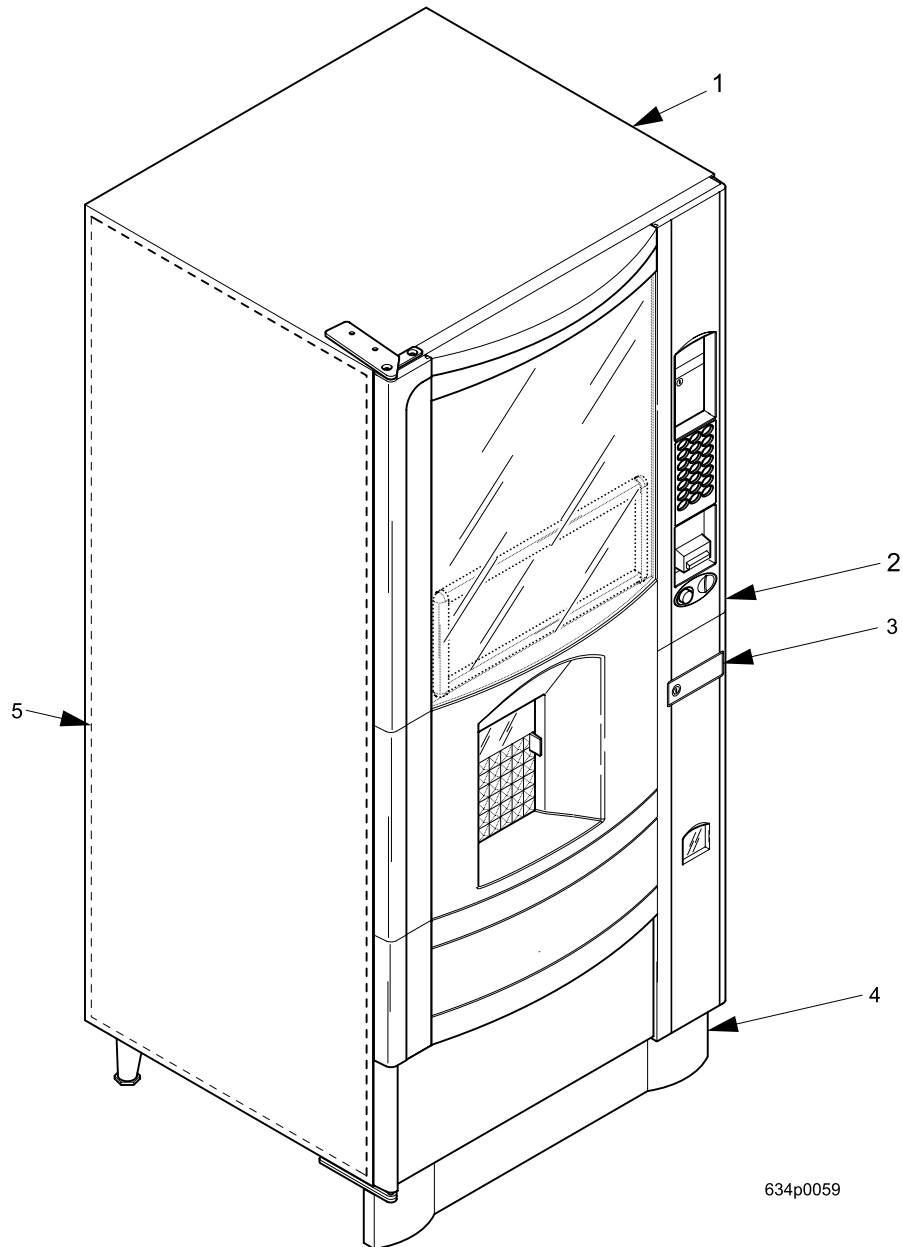

EuroDrink Parts Manual

TABLE 1. 634/636 MERCHANDISER

INDEX	PART NUMBER	DESCRIPTION	QTY
1	-	CABINET ASSEMBLY (FIGURES 27 THROUGH 31)	1
2	-	DOOR ASSEMBLY - MILLENNIA STYLE SHOWN (FIGURES 6 THROUGH 8)	1
3	6362030	DECAL - KEY - NESTLE MEXICO	1
4	-	BASE PLATE ACCESSORY (FIGURE 102)	OPT
5	6361053	DECAL - NESTLE MEXICO - LEFT SIDE	1
-	6361054	DECAL - NESTLE MEXICO - RIGHT SIDE (NOT SHOWN)	1