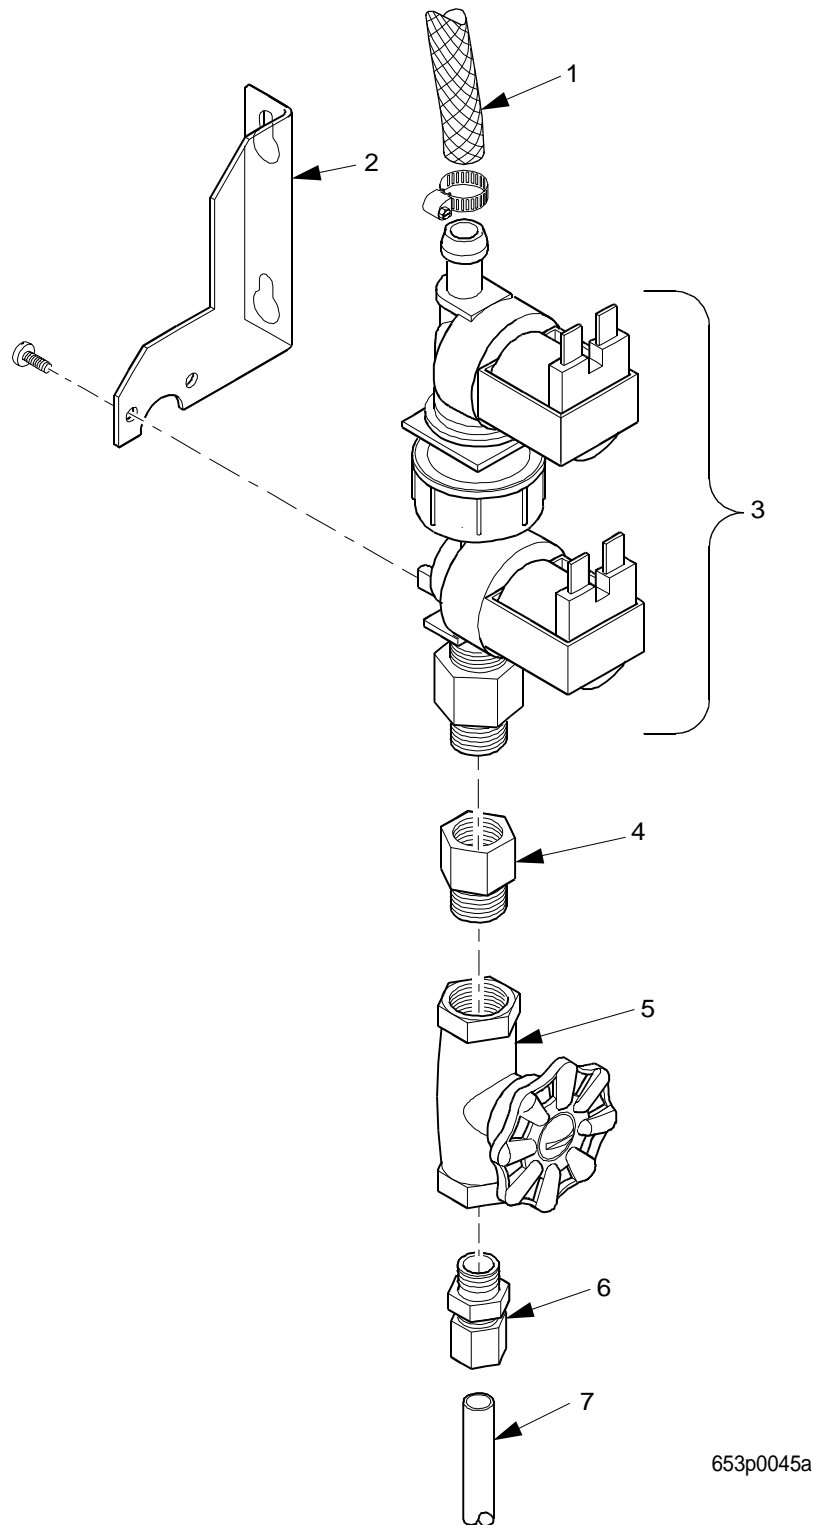

EuroDrink Parts Manual

Figure 81. Water Supply - Without Water Filter Option

EuroDrink Parts Manual

TABLE 81. WATER SUPPLY - WITHOUT WATER FILTER OPTION

INDEX	PART NUMBER	DESCRIPTION	QTY
-	6331040	BRACKET/INLET VALVE ASSEMBLY - 115 V (MEX./U.S.) (INCLUDES INDEX NUMBERS 1 - 5)	1
-	6331038	BRACKET/INLET VALVE ASSEMBLY - 230 V (ARG./FR./GER./N.Z./ SP./U.K.) (INCLUDES INDEX NUMBERS 1 - 5)	1
1	3618123	TUBING - UK - AQUAVEND - .375 ID. (CONNECTS WATER VALVES AND WATER TANK)	31 IN
2	6231501	SUPPORT - INLET WATER VALVE	1
3	3158061	VALVE ASSEMBLY - WATER INLET (U.S.)	1
3	6408003	VALVE ASSEMBLY - WATER INLET (ARG./FR./GER./N.Z./SP./U.K.)	1
4	6231503	ADAPTER - 3/8-1/4 #120B 06 X 0	1
5	3108048	VALVE WATER - CONBRACO #57-001-	1
6	6408119	MALE CONNECTOR - BRASS - #4-4-FBI12	1
7	6348002	TUBING - INLET LINE - NO FILTER	1