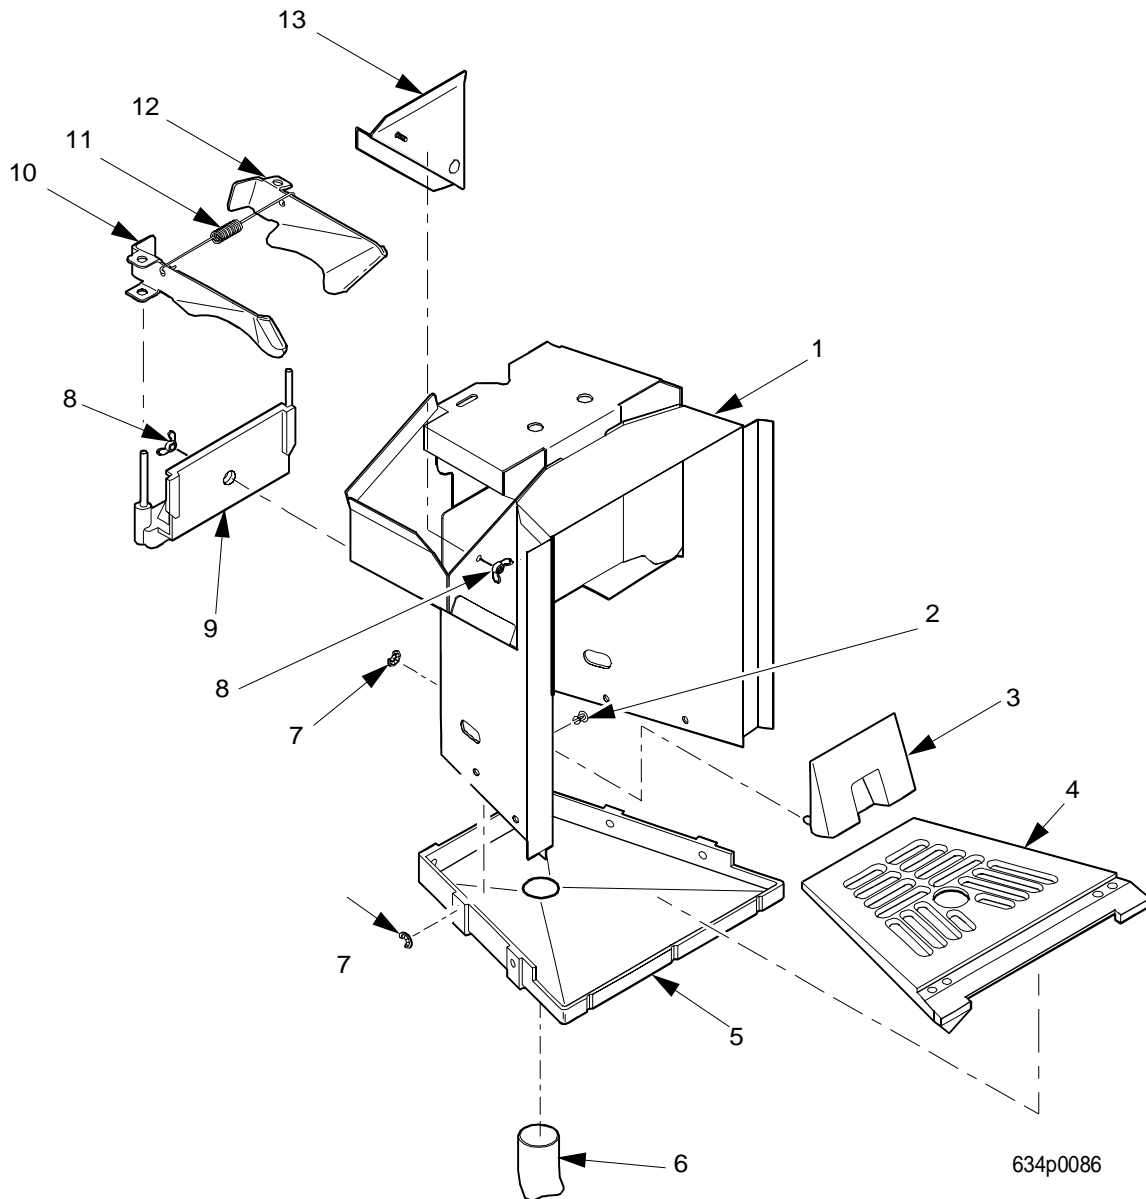

EuroDrink Parts Manual

Figure 75. Cup Station Assembly - Part 1

EuroDrink Parts Manual

TABLE 75. CUP STATION ASSEMBLY - PART 1

INDEX	PART NUMBER	DESCRIPTION	QTY
-A	6261420	CUP DELIVERY ASSY-DOM (INCLUDES INDEX 1A, 2 - 9, 10A, 11 AND 12A).	1
-B	6261409	CUP DELIVERY ASSEMBLY- UK (INCLUDES INDEX 1A, 2 - 9, 10A, 11, 12A AND 13)	
-C	6261410	CUP DELIVERY ASSEMBLY-FRANCE & BELGIUM (FRESH BREW) (INCLUDES INDEX 1B, 2 - 9, 10A, 11, 12A AND 13)	
-D	6261413	CUP DELIVERY ASSY-FINAL-GERMAN (INCLUDES INDEX 1C, 2 - 9, 10A, 11, 12A AND 13)	
-E	6361044	CUP STATION-FRENCH (FREEZE DRY) (INCLUDES INDEX 1D, 2 - 9, 10B, 11, 12B AND 13)	
1A	6261421	WELD ASSY-CUP DELIVERY	1
1B	6261411	WELD ASSY-CUP DEL-FRANCE	
1C	6261415	WELD ASSY-CUP DELIVERY-GERMAN	
1D	6361047	WELD ASSY-CUP DELIVERY-FRENCH	
2	6231492	PUSH-IN FASTENER-CUP DELIVERY	6
3	6231443	CUP SPACER/SENSOR LENS	1
4	6231432	DRAIN TRAY-CUP DEL.COMP.	1
5	6231489	BASE-CUP DELIVERY STATION	1
6	6231430	TUBE-DRAIN	1
7	6231431	RETAINER-.188-CUP DEL.	6
8	3103133	WING NUT-#8-32 STAINLESS	A = 1 B, C, D & E = 2
9	6231488	MOUNTING ASSY-CUP DEFLECTOR	1
10A	6231439	CUP DEFLECTOR-L.H.	1
10B	6361032	CUP DEFLECTOR-LEFT HAND	1
11	6231495	SPRING-CUP DEFLECTOR	1
12A	6231438	CUP DEFLECTOR-R.H.	1
12B	6361026	CUP DEFLECTOR-R.H.	1
13	6231411	CHUTE ADAPTOR ASSY-LH-FOR.	1