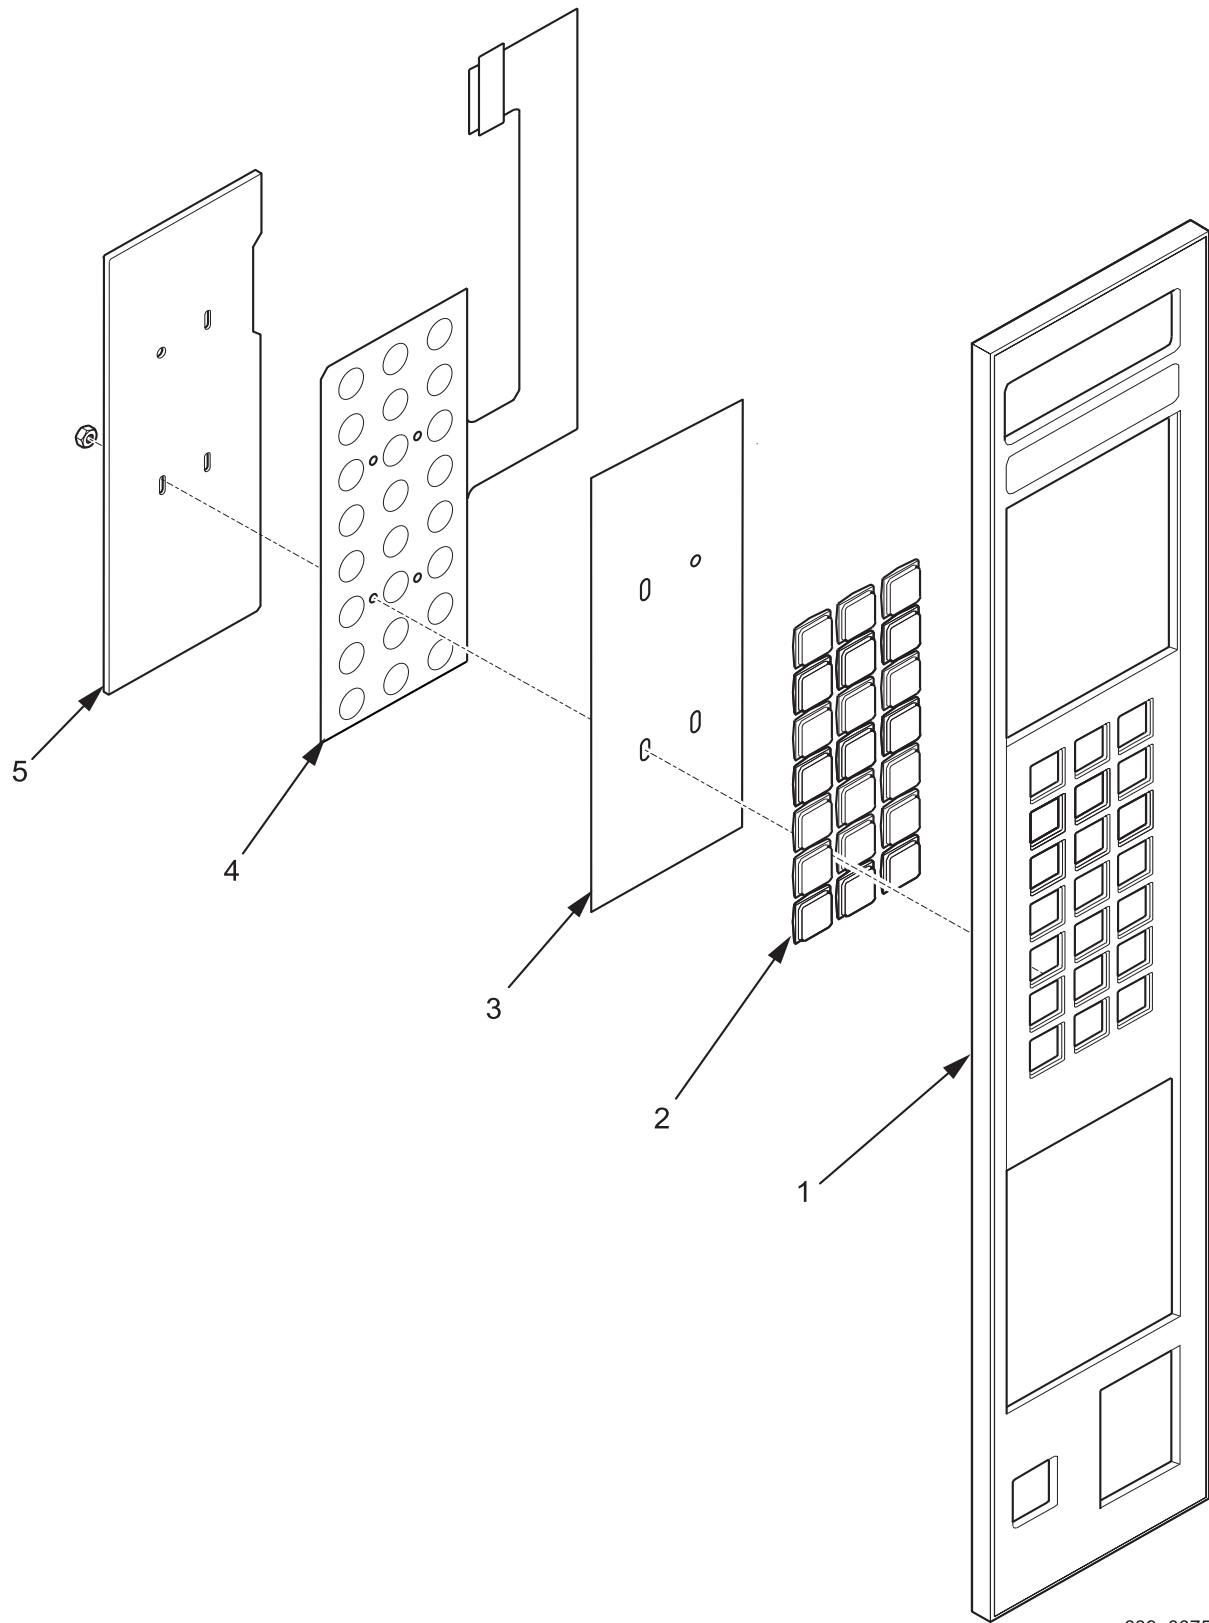

EuroDrink Parts Manual

639p0075

Figure 23. Faceplate Assembly

EuroDrink Parts Manual

TABLE 23. FACEPLATE ASSEMBLY

INDEX	PART NUMBER	DESCRIPTION	QTY
-	1575098	FACE PLATE ASSEMBLY - WITH COIN	-
	1575099	FACE PLATE ASSEMBLY - NO COIN	
1	1575001	SELECTION PANEL (WITH COIN OPTION)	1
	1575043	FACE PLATE ASSEMBLY (NO COIN OPTION)	
2	1472251	LENS - PUSHBUTTON	21
3	1575010	LETTER SHEET - SELECTION SWITCH	1
4	9984630	MEMBRANE SWITCH ASSEMBLY - SELECT	1
5	1575091	PLATE - SELECT SWITCH - BACK UP - W/STUD	1
6	1475089	1/8" NUT - SELF-THREADING	4