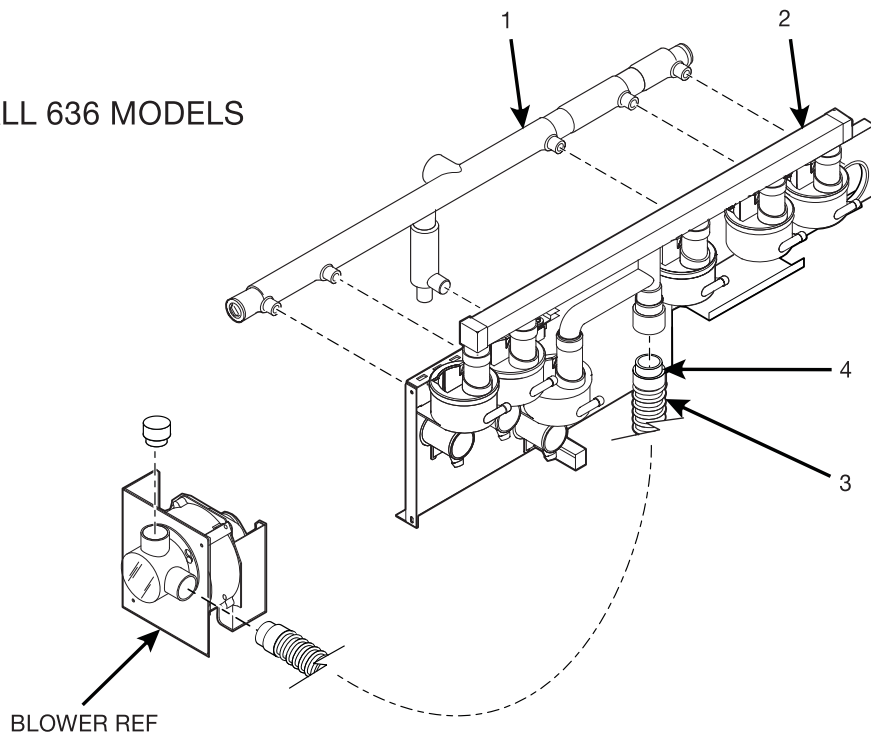

ALL 636 MODELS