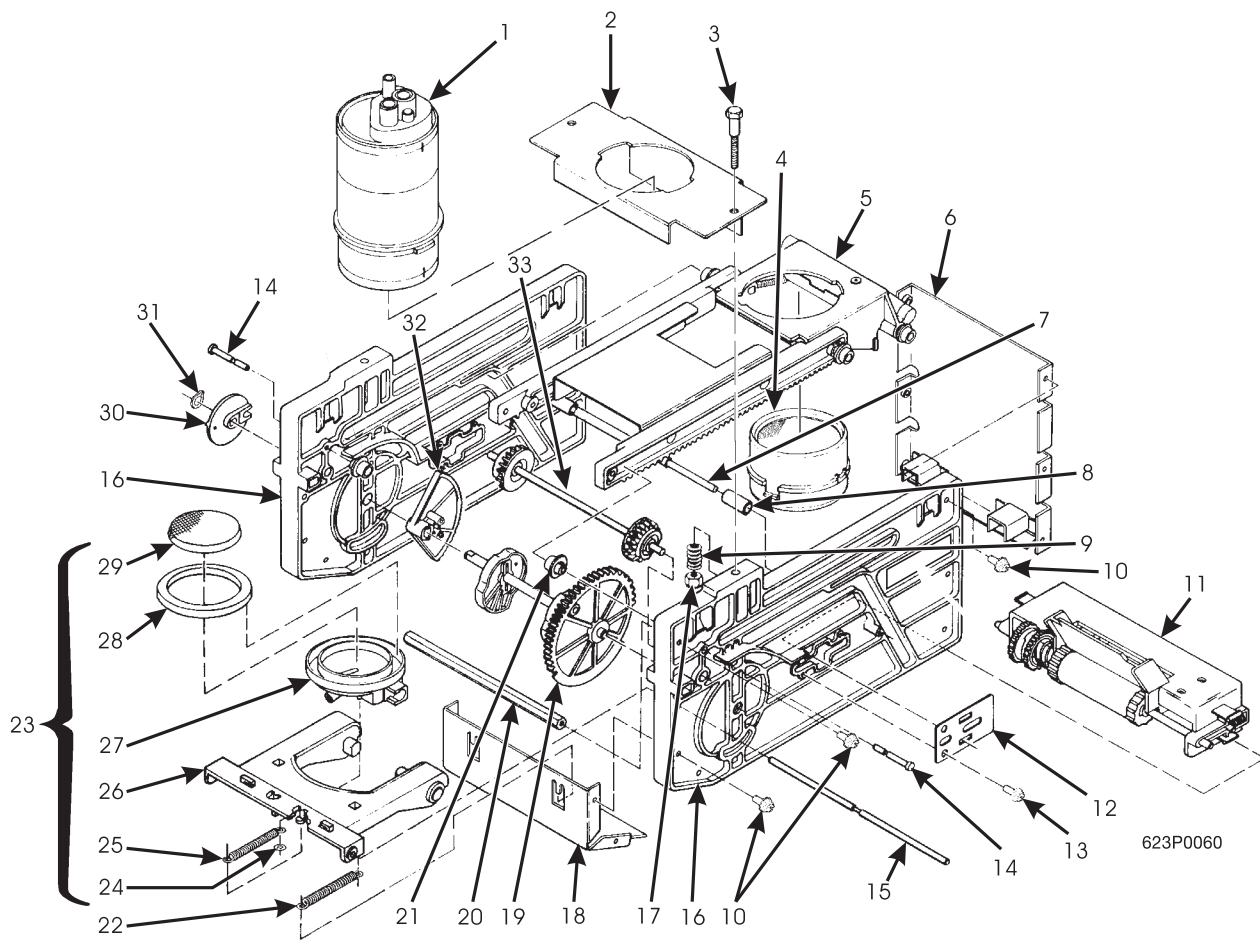

EuroDrink Parts Manual

Figure 44. Single Brewer Assembly (With Filter)

EuroDrink Parts Manual

TABLE 44. SINGLE BREWER ASSEMBLY (WITH FILTER)

INDEX	PART NUMBER	DESCRIPTION	QTY
-	6234000	SINGLE BREWER ASSEMBLY - WITH FILTER	REF.
1	6234328	BARREL ASSEMBLY - BREWER (FIGURE 45)	1
2	6234301	BARREL SUPPORT - BREWER	1
3	6234288	BOLT - 1/4-20 1 1/2	2
4	6234297	BASKET - BREWER PAPER	1
5	6234001	RACK ASSEMBLY - BREWER (FIGURE 46)	1
6	6234215	WALL ASSEMBLY - REAR	1
7	6234271	SHAFT - FLIP STOP	1
8	6234270	ROLLER - STOP	2
9	6234225	SPRING - BREWER	2
10	6234295	SCREW - #8-32 X .38 HHS W/LW	12
11	6234600	PAPER MECHANISM ASSEMBLY (FIGURE 48)	1
12	6234608	SPRING COVER - PAPER MECH	2
13	6234616	SCREW - #10-32 X 3/8 HHS SL W/ EA	4
14	6234223	PIN - ROLLER - SIDEWALL	2
15	6234308	SHAFT - SWING ARM	1
16	6234273	SIDEWALL - BREWER	2
17	6234289	LOCKNUT - #1/4-20	2
18	6234220	WALL ASSEMBLY - BOTTOM FRONT	1
19	6234008	GEAR & CAM ASSEMBLY	1
20	6234293	SPACER - SINGLE BREW	1
21	6234222	ROLLER - BREWER	2
22	6234205	SPRING	1
23	6234200	SWING ARM ASSEMBLY (INCLUDES INDEX NUMBERS 24 THROUGH 29)	1
24	6234243	SHAFT - RETAINER - .125 DIA	2
25	6234205	EXT. SPRING - SWING ARM	2
26	6234002	SWING ARM ASSEMBLY	1
27	6234240	FUNNEL - COFFEE	1
28	6234375	SEAL - BREWER	1
29	6334019	FILTER SUPPORT - 30 MESH	1
30	6234310	DRIVE CONNECTION - BREWER	1
31	6234303	RETAINING RING - .375	1
32	6234601	RATCHET DRIVE - PAPER MECH.	1
33	6234007	PINION GEAR ASSEMBLY	1