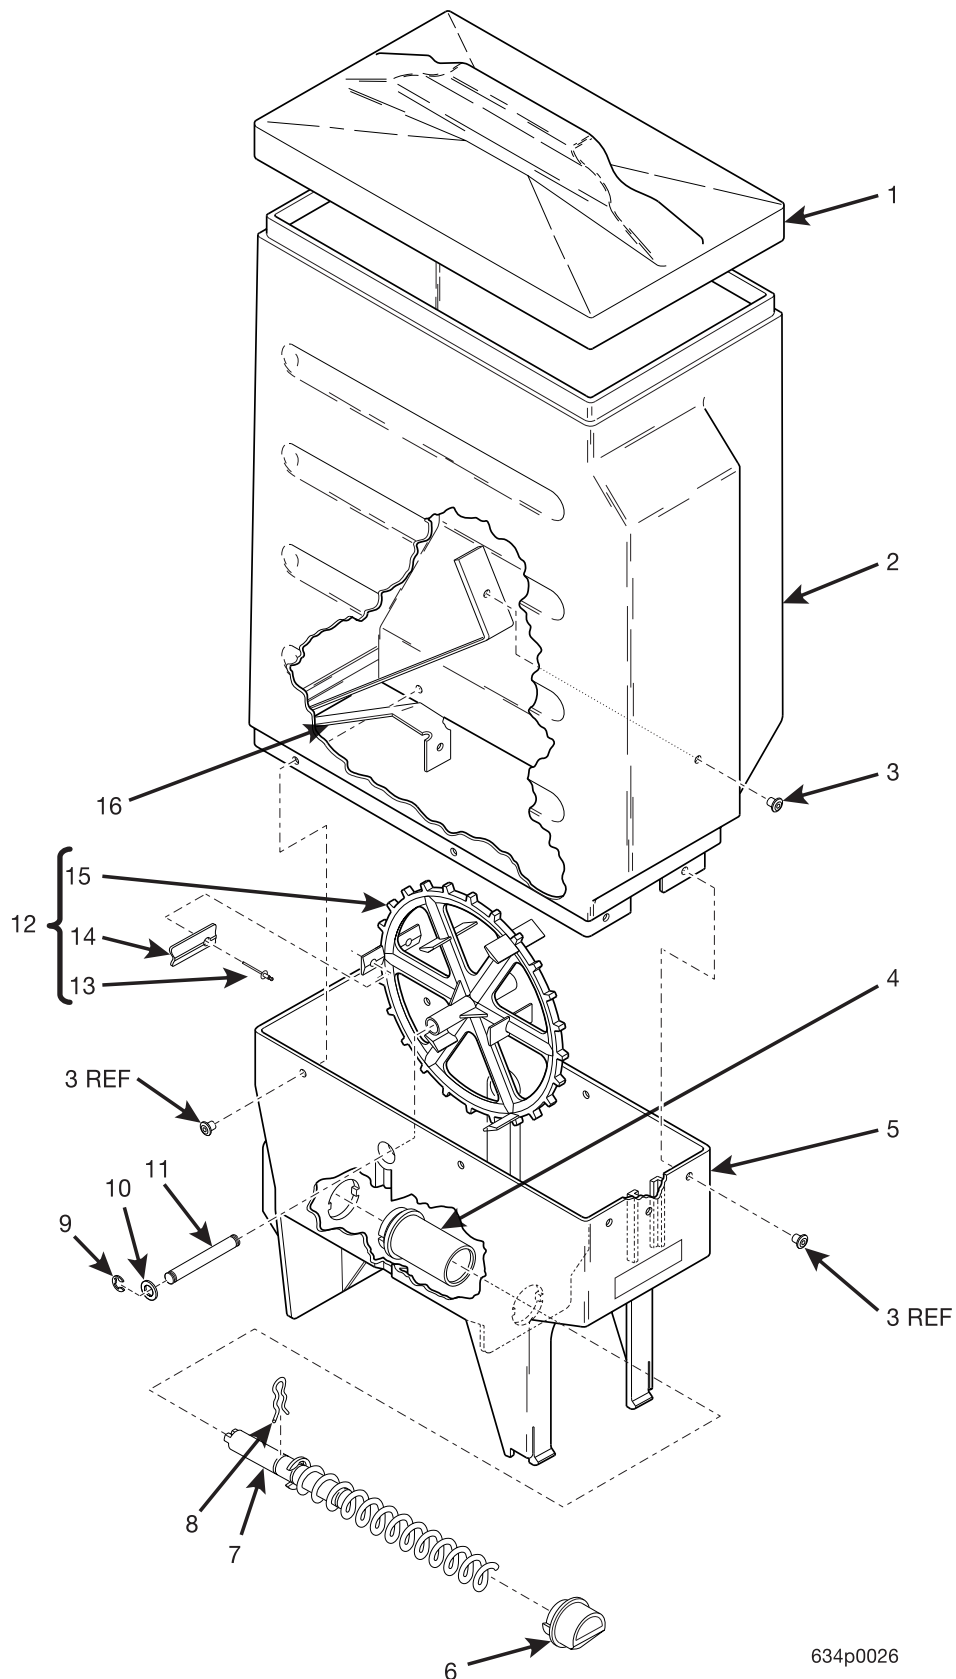

EuroDrink Parts Manual

634p0026

Figure 63. Canister Assembly 6337022

EuroDrink Parts Manual

TABLE 63. CANISTER ASSEMBLY 6337022

INDEX	PART NUMBER	DESCRIPTION	QTY
-	6337022	CANISTER ASSEMBLY - COFFEE - FRESH BREW	-
1	6237066	LID - CANISTER	1
2	6337024	SLEEVE - CAN. - PUNCHED - PRE GROUND COFFEE	1
3	6237019	ALUMINUM "POP: RIVETS - .187 DIA	8
4	6237014	BEARING - CANISTER	1
5	6337021	CANISTER BASE - F.B. COFFEE	1
6	6237063	NOZZLE - DISPENSING - CANISTER	1
7	6237095	AUGER AND SHAFT ASSEMBLY	1
8	6337020	CLIP - SPRING	1
9	9900415	RETAINING RING - REINFORCED "E" TYPE - .156	2
10	6237116	WASHER - SEAL - WEAR PLATE	2
11	6337032	SHAFT - CANISTER - COFFEE	1
12	6337030	MIXING WHEEL ASSEMBLY (INCLUDES INDEX NUMBERS 13 THROUGH 16)	1
13	6237019	ALUMINUM "POP: RIVETS - .187 DIA	2
14	6337087	EXTENSION - WHEEL - F.B.	2
15	6337086	MIXING WHEEL - F.B. COFFEE	1
16	6237020	THUMPER SPRING - GROUND COFFEE	1