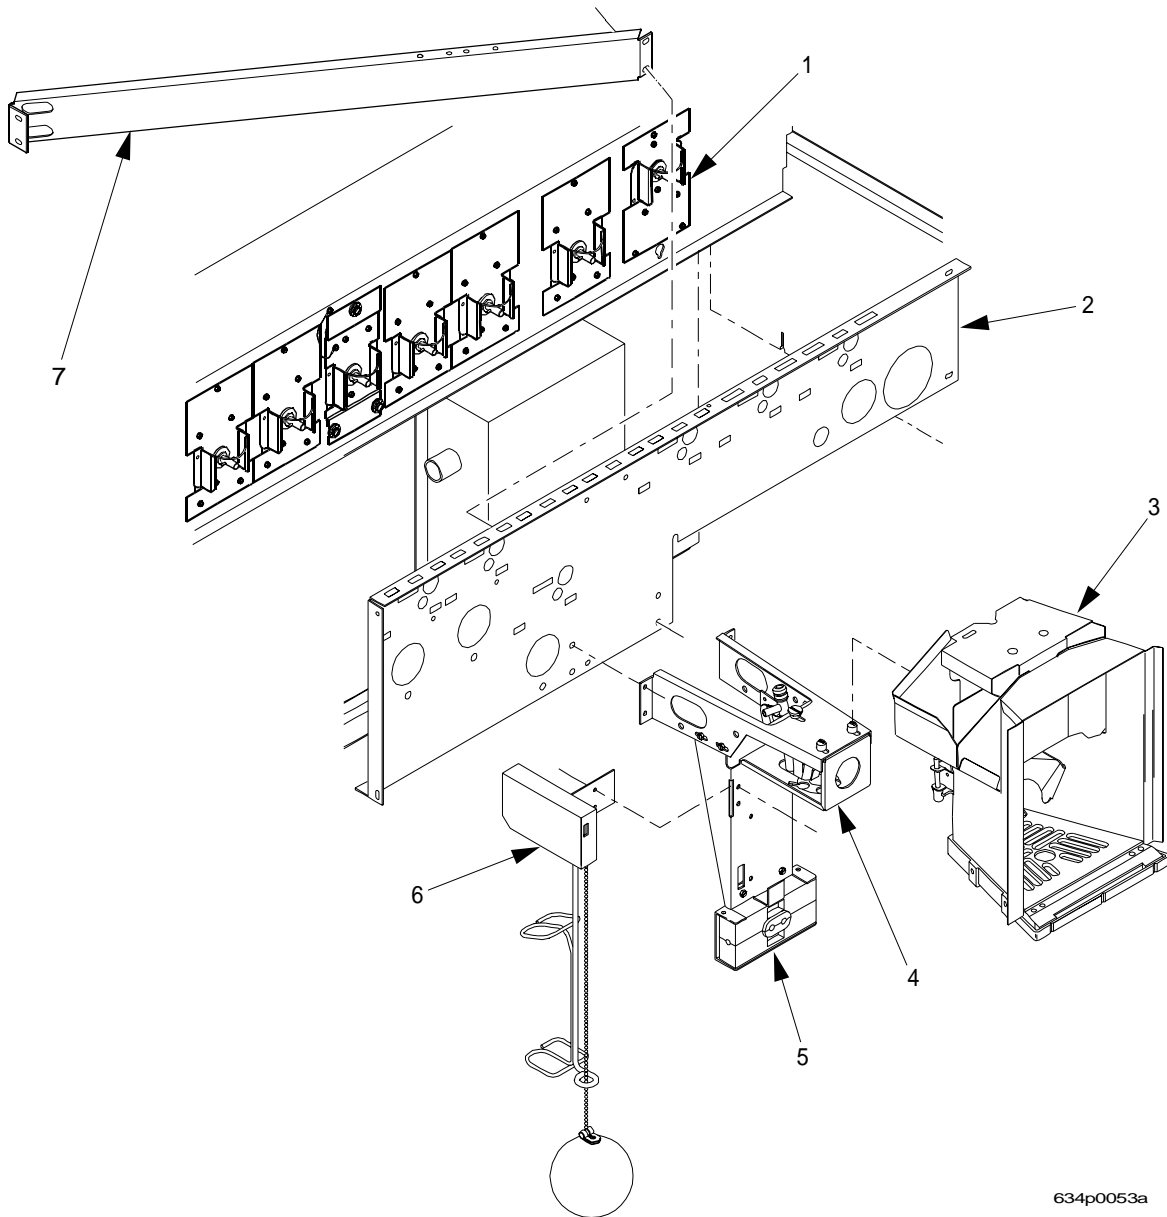

EuroDrink Parts Manual

634p0053a

Figure 30. Cabinet Assembly - Part 4

EuroDrink Parts Manual

TABLE 30. CABINET ASSEMBLY - PART 4

INDEX	PART NUMBER	DESCRIPTION	QTY
1	-	CANISTER MOTOR AND PLATE ASSEMBLIES (TABLE 55)	-
2	-	CANISTER SUPPORT ASSEMBLY (FIGURE 68)	-
3	6261420	CUP DELIVERY ASSEMBLY-DOM (USA, LATIN AMERICA 120, BRAZIL 120, ARGENTINA) (FIGURES 75, 76)	1
	6261409	CUP DELIVERY ASSEMBLY-U.K. (UK, SWEDEN, BRAZIL 230, LATIN AMERICA 230, AUSTRALIA, NEW ZEALAND, SINGAPORE) (FIGURES 75, 76)	
	6261410	CUP DELIVERY ASSEMBLY-FRANCE (FRANCE, BELGIUM) (FIGURES 75, 76)	
	6261413	CUP DELIVERY ASSEMBLY-FINAL-GERMAN (GERMANY) (FIGURES 75, 76)	
4	6551014	SUPPORT ASSEMBLY-CUP STATION (FIGURE 77)	1
5	6231536	MUG SENSOR & BRACKET ASSEMBLY (FIGURE 77)	OPT
6	6231223	OVERFLOW SWITCH ASSEMBLY (FIGURE 77)	1
7	6341007	BRACE - CANISTER SUPPORT	1