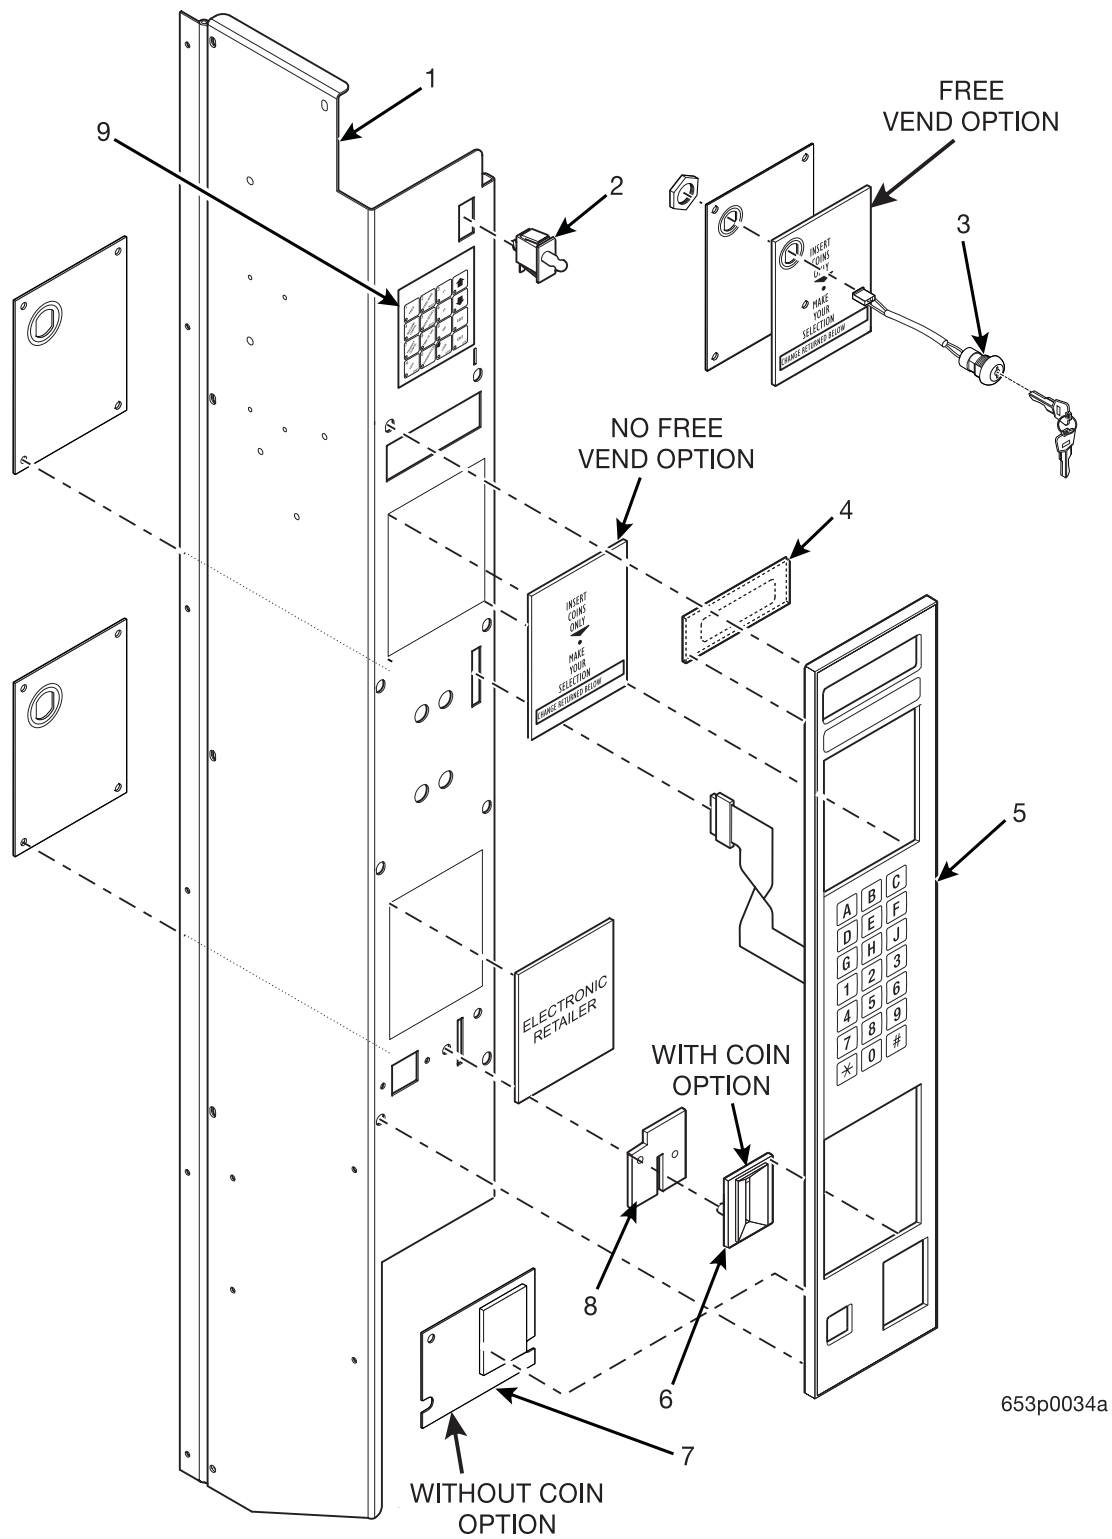

EuroDrink Parts Manual

653p0034a

Figure 21. Monetary Panel Assembly - Part 1

EuroDrink Parts Manual

TABLE 21. MONETARY PANEL ASSEMBLY - PART 1

INDEX	PART NUMBER	DESCRIPTION	QTY
1	1575094	MONETARY PANEL WELD ASSEMBLY - NV BLACK	1
	4875001	MONETARY PANEL WELD ASSEMBLY - SELECTA WHITE	
2	141110	SWITCH SERVICE	1
3	9989639	SWITCH ASSEMBLY - FREE VEND	1
4	1572013	LENS - DISPLAY	1
5	1575098	FACEPLATE ASSEMBLY (WITH COIN OPTION)	1
	1575099	FACEPLATE ASSEMBLY (NO COIN OPTION)	
6	1472223	COIN INSERT (WITH COIN OPTION)	1
	1672001	COIN INSERT - AUSTRALIA	
7	1575044	COVER PLATE ASSEMBLY - NO COIN ASSEMBLY	OPT
8	1472222	COIN BLOCK	1
9	6335002	SERVICE KEYPAD ASSEMBLY	1