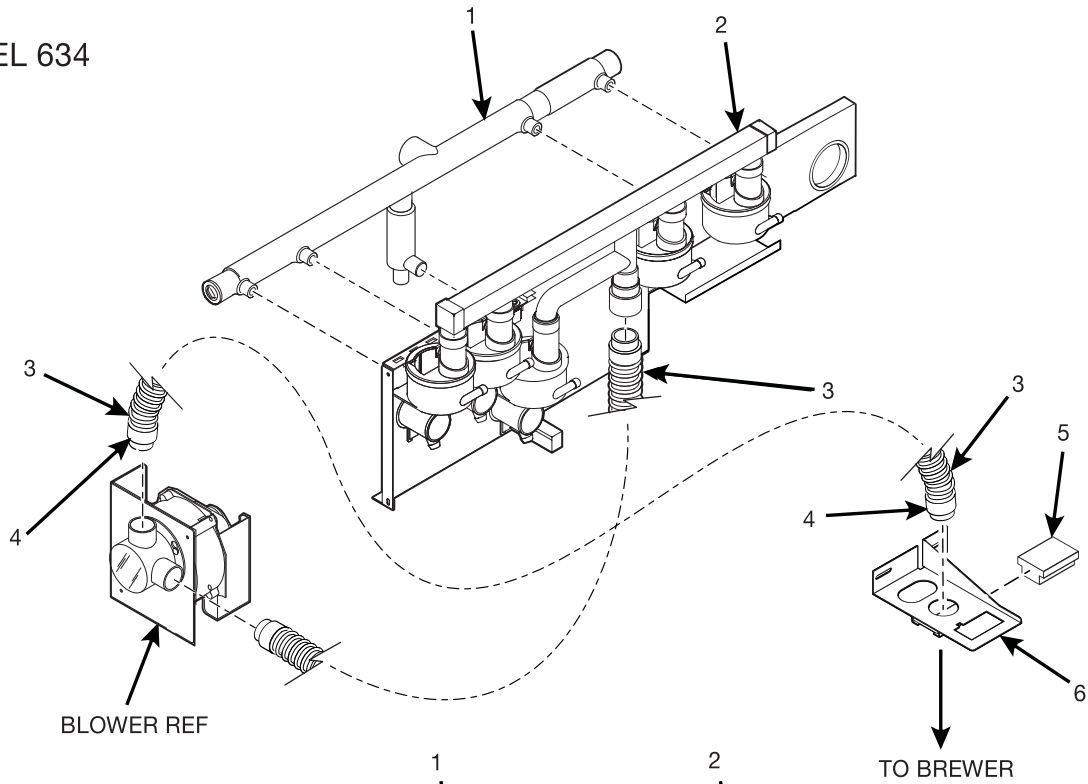

EuroDrink Parts Manual

MODEL 634