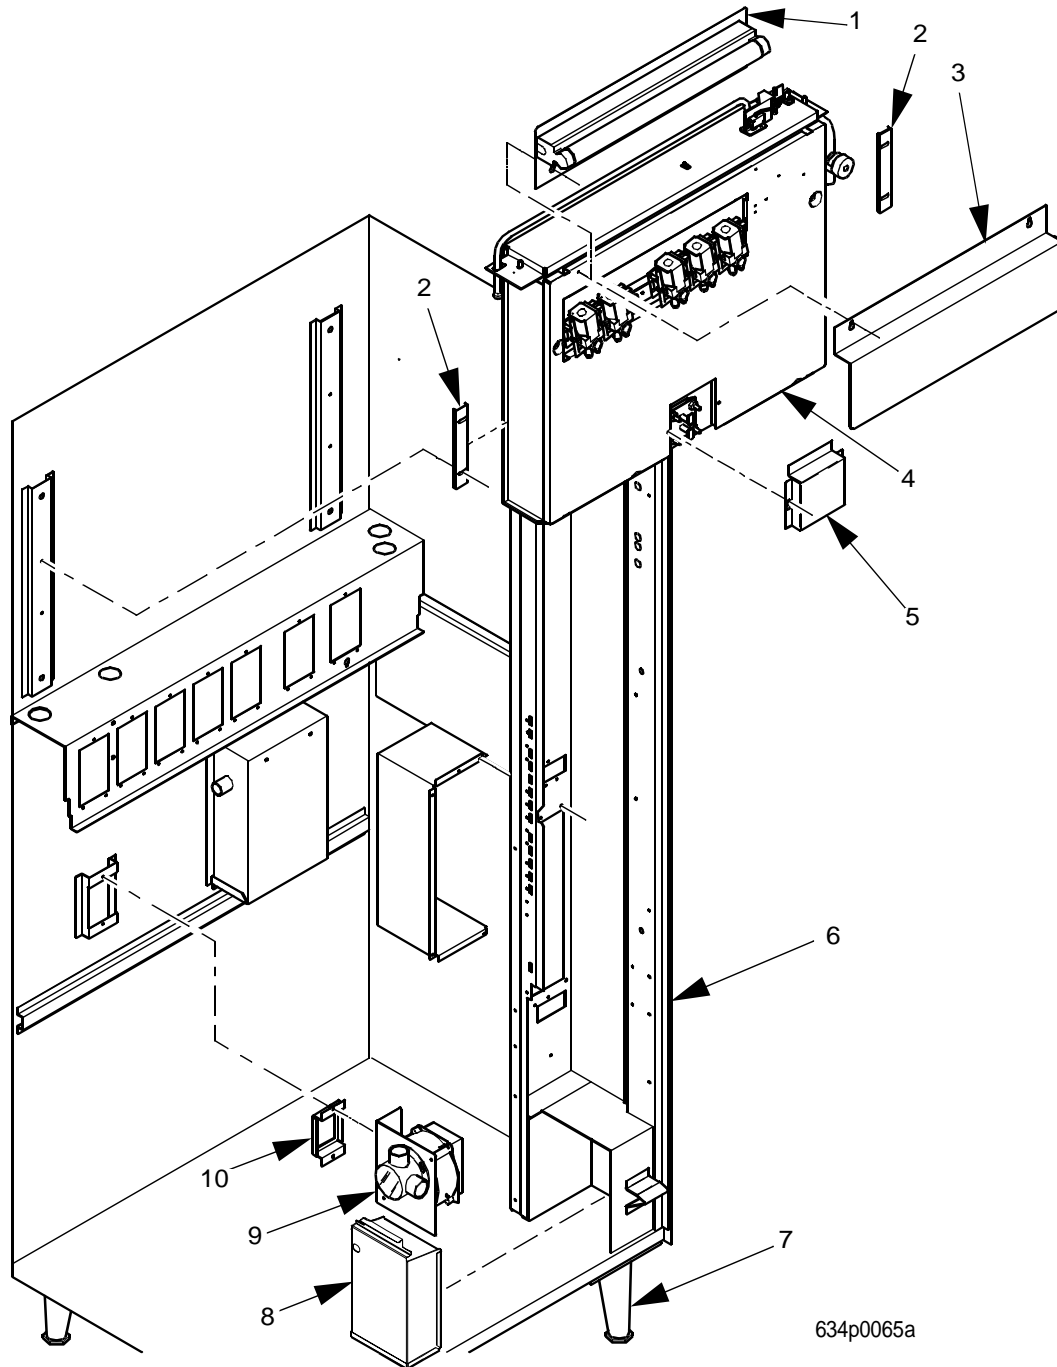

EuroDrink Parts Manual

Figure 27. Cabinet Assembly - Part 1

EuroDrink Parts Manual

TABLE 27. CABINET ASSEMBLY - PART 1

INDEX	PART NUMBER	DESCRIPTION	QTY
1	6231372	SERVICE LIGHT./BRACKET.ASSEMBLY-115V (FIGURE 32)	1
	6339012	LIGHT & BRACKET.ASSEMBLY-FLUOR-230V (FIGURE 33)	
2	6231036	CLAMP-WATER TANK	2
3	6558014	COVER-HOT WATER VALVES - 7 VALVES	1
4	6338044	WATER TANK ASSEMBLY-BASIC-115V (FIGURE 34)	1
	6338045	WATER TANK ASSEMBLY-BASIC-230V (FIGURE 34)	
	6368001	WATER TANK ASSEMBLY - NESTLE - 115 V	
	6368000	WATER TANK ASSEMBLY - NESTLE - 230 V	
5	6238104	COVER - HEATER - WATER TANK	1
6	6341023	CABINET ASSEMBLY - NV BLACK	1
	6341024	CABINET ASSEMBLY - MILLENNIA GREY	
7	-	LEG, LEVELER AND LEG & HINGE ASSEMBLIES (FIGURE 38)	-
8	1571029	MONEY BOX	1
-	1101906	MONEY BOX LOCK #1801 NV 407	
-	2221920	KEY - CHICAGO LOCK #1801 NV 407	
-	2222603	NUT - LOCK RETAINING	
-	2226704	WASHER - LOCK BARREL #2693	
9	-	BRACKET,BLOWER & COVER ASSEMBLY (FIGURE 37)	1
10	1471054	BRACKET & SCREEN ASSEMBLY-EXHAUST	1