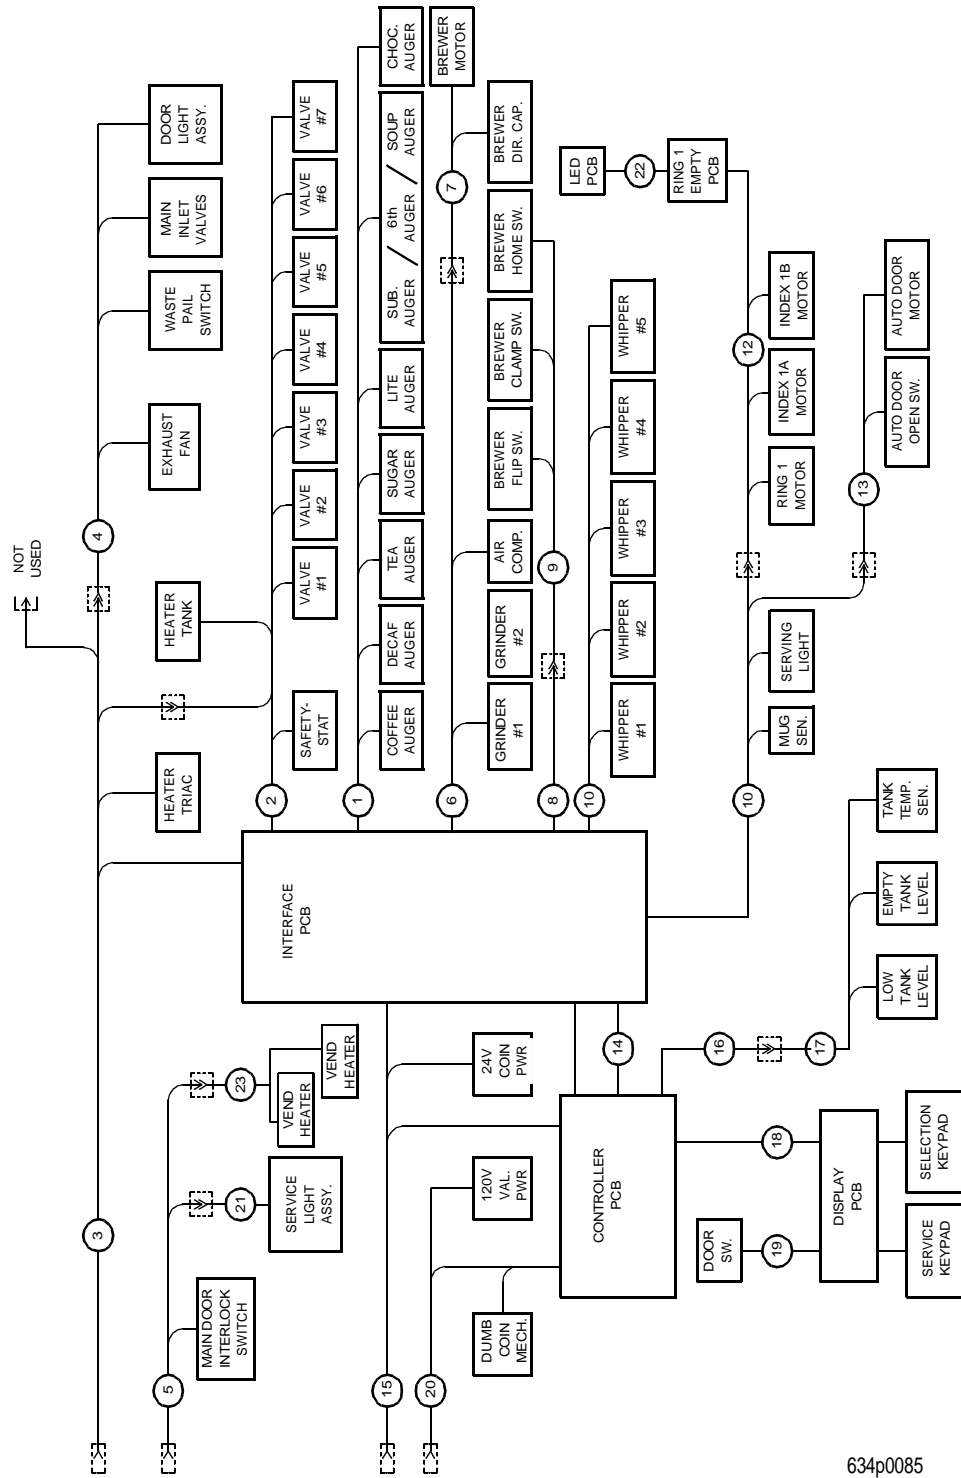

*** 2 PER VALVE ASSEMBLY**

EuroDrink Parts Manual

634p0085

Figure 89. Overall Wiring Harnesses

EuroDrink Parts Manual

TABLE 88. OVERALL WIRING HARNESESSES

INDEX	PART NUMBER	DESCRIPTION	634	636
1	6339001	HARNESS - HDC AUGERS		
2	6339019	HARNESS - HDC VALVES AND HEATER		
3	6339004	HARNESS - HDC - AC1		
4	6559007	HARNESS - HDC - AC2		
5	1579010	JUMPER - INTERLOCK - DOMESTIC		
6	6339003	HARNESS - BREW AND GRIND		
7	6239016	HARNESS - BREWER		
8	3639015	HARNESS - PCB TO BREW SWITCHES		
9	6239016	HARNESS - BREWER		
10	6339005	HARNESS - HDC DC - CABINET		
11	-	NOT USED		
12	6269013	HARNESS - CUP MECHANISM		
13	6239026	HARNESS - AUTO DOOR		
14	1579008	CABLE - RIBBON - 16 CONDUCTOR		
15	9989750	HARNESS - 24 VAC - PCB & COIN POWER		
16	6339009	JUMPER - PCB TO FLOAT SWITCHES		
17	6339021	HARNESS - FLOAT SWITCHES		
18	6339017	FLAT CABLE - DISPLAY TO CONTROLLER		
19	1579009	JUMPER - MONETARY DOOR SWITCH		
20	1579003	HARNESS - COIN MECHANISM		
21	6339007	JUMPER - CABINET SERVICE LIGHT		
22	6233106	HARNESS - CUP DETECTOR LED		
-	1679005	FLUORESCENT LIGHT FILTER - 120/230		
-	1475119	JUMPER - GROUND WIRE		
-	1579005	HARNESS - MARS PULSE VALIDATOR		
-	1579006	HARNESS - MAKKA PULSE VALIDATOR		
-	1579018	HARNESS - DATA PRINTER INTERFACE		
-	1679056	HARNESS - DEX PRINTER INTERFACE		
-	1579028	HARNESS - SERIAL VALIDATOR		
-	1579031	JUMPER - VALIDATOR - MARS - 24V		
-	1579032	HARNESS - SERIAL VALIDATOR - 24V		
-	1579034	HARNESS - FOR BA30/32 A - MDB		
-	1579050	HARNESS - MDB - FOR CONLUX 2000		