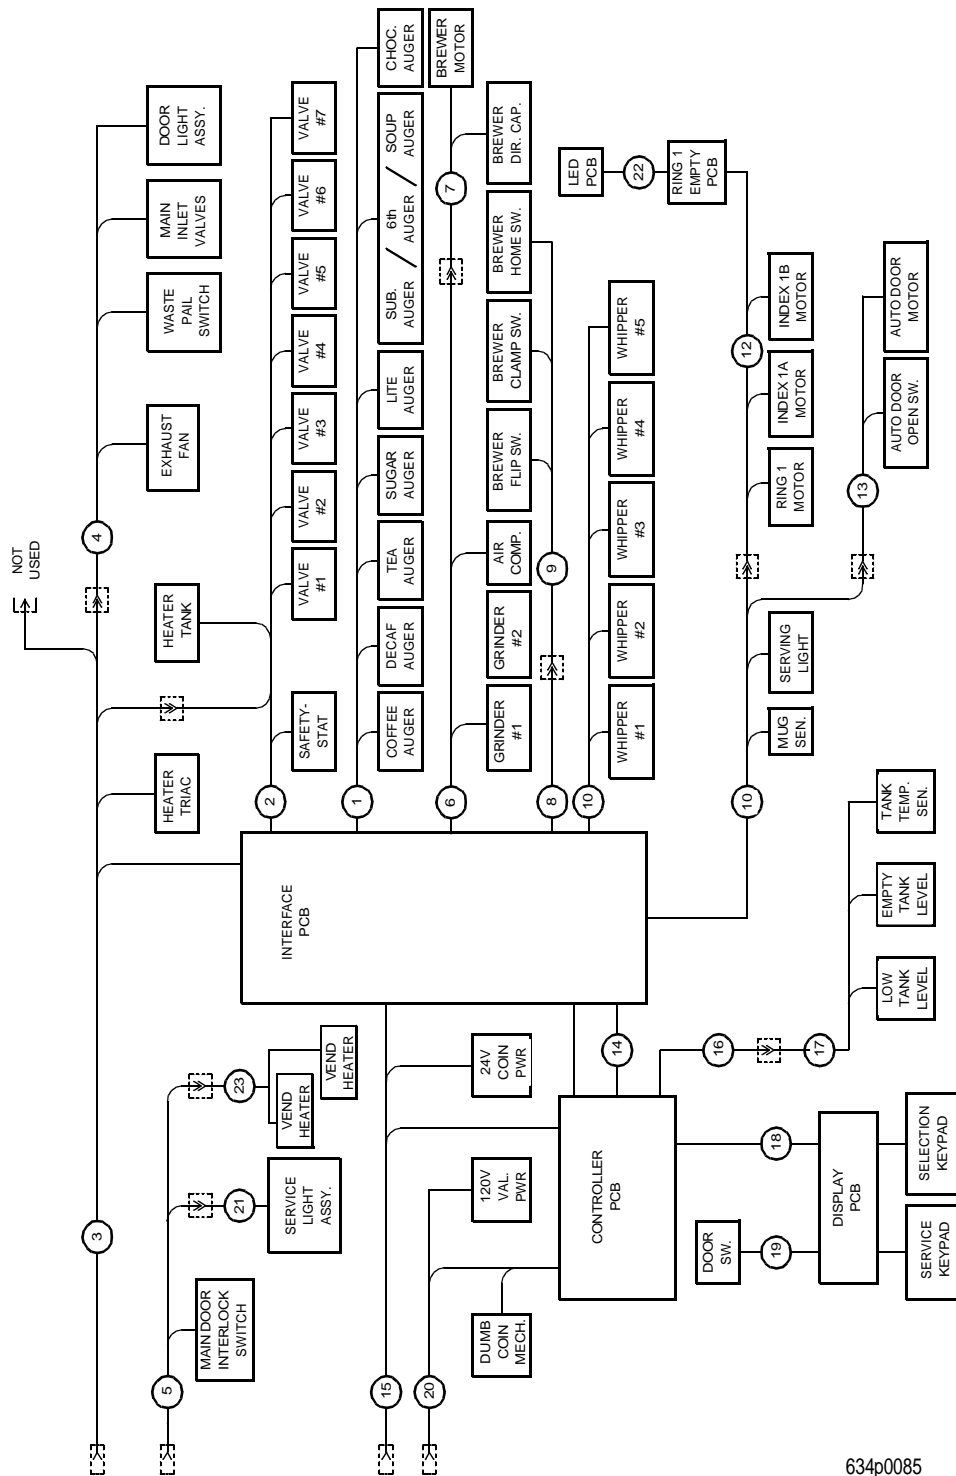

EuroDrink Parts Manual

TABLE 88. OVERALL WIRING HARNESESSES

INDEX	PART NUMBER	DESCRIPTION	634	636
1	6339001	HARNESS - HDC AUGERS		
2	6339019	HARNESS - HDC VALVES AND HEATER		
3	6339004	HARNESS - HDC - AC1		
4	6559007	HARNESS - HDC - AC2		
5	1579010	JUMPER - INTERLOCK - DOMESTIC		
6	6339003	HARNESS - BREW AND GRIND		
7	6239016	HARNESS - BREWER		
8	3639015	HARNESS - PCB TO BREW SWITCHES		
9	6239016	HARNESS - BREWER		
10	6339005	HARNESS - HDC DC - CABINET		
11	-	NOT USED		
12	6269013	HARNESS - CUP MECHANISM		
13	6239026	HARNESS - AUTO DOOR		
14	1579008	CABLE - RIBBON - 16 CONDUCTOR		
15	9989750	HARNESS - 24 VAC - PCB & COIN POWER		
16	6339009	JUMPER - PCB TO FLOAT SWITCHES		
17	6339021	HARNESS - FLOAT SWITCHES		
18	6339017	FLAT CABLE - DISPLAY TO CONTROLLER		
19	1579009	JUMPER - MONETARY DOOR SWITCH		
20	1579003	HARNESS - COIN MECHANISM		
21	6339007	JUMPER - CABINET SERVICE LIGHT		
22	6233106	HARNESS - CUP DETECTOR LED		
-	1679005	FLUORESCENT LIGHT FILTER - 120/230		
-	1475119	JUMPER - GROUND WIRE		
-	1579005	HARNESS - MARS PULSE VALIDATOR		
-	1579006	HARNESS - MAKKA PULSE VALIDATOR		
-	1579018	HARNESS - DATA PRINTER INTERFACE		
-	1679056	HARNESS - DEX PRINTER INTERFACE		
-	1579028	HARNESS - SERIAL VALIDATOR		
-	1579031	JUMPER - VALIDATOR - MARS - 24V		
-	1579032	HARNESS - SERIAL VALIDATOR - 24V		
-	1579034	HARNESS - FOR BA30/32 A - MDB		
-	1579050	HARNESS - MDB - FOR CONLUX 2000		

EuroDrink Parts Manual

634p0085

Figure 89. Overall Wiring Harnesses (Continued)