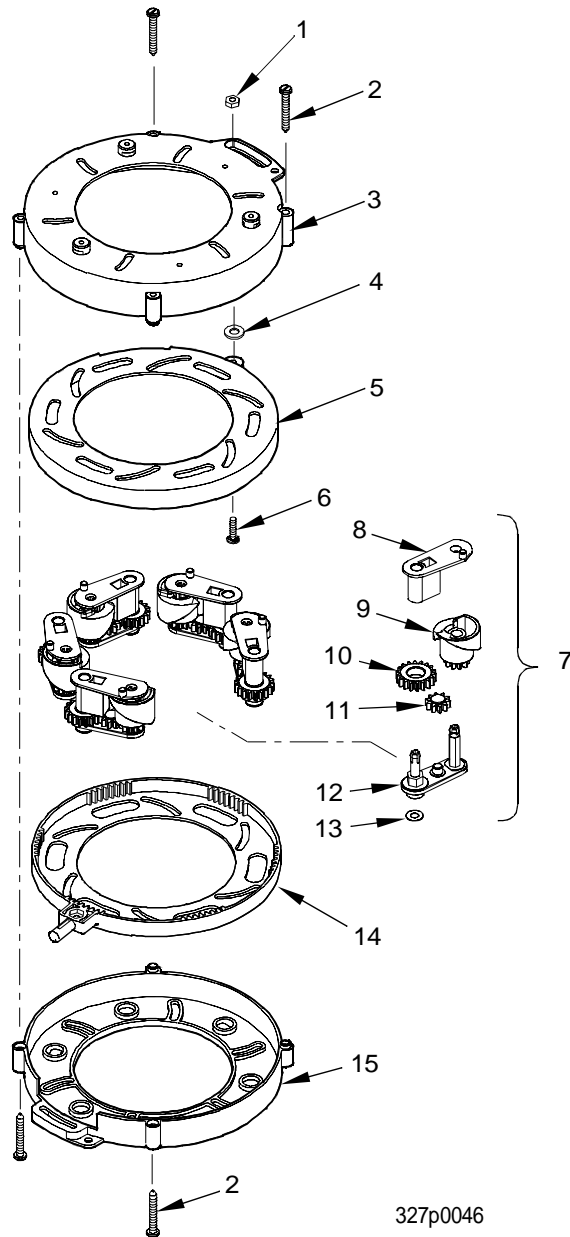

EuroDrink Parts Manual

639p0012

Figure 17. Mechanism Assembly

EuroDrink Parts Manual

TABLE 17. MECHANISM ASSEMBLY

INDEX	PART NUMBER	DESCRIPTION	QTY.
-	6263001	MECHANISM ASSY - 7 COLUMN	1
1	6233010	COVER - END	2
2	6233013	DRIVER - GENEVA	2
3	6269013	HARNESS - CUP MECHANISM	1
4	6233072	GROMMET - STRAIN RELIEF	2
5	6233014	INDEX PLATE - GENEVA	2
6	6233019	BRACKET - MECH.MOUNTING - LEFT (FIGURE 19)	1
7	6263003	PLATE - BASE - 7 COLUMN	1
8	1577038	MOTOR & PC BOARD ASSEMBLY	2
9	6233056	MOTOR & CRANK ARM ASSY	1
10	6333008	CUP RING ASSY - UNIVERSAL	1
11	6233057	MTG BRACKET ASSY - RIGHT (FIGURE 19)	1
12	3283058	CAM	1
13	6233032	ACTUATOR - CUP RING	1
14	4733035	SPRING - CUP RELEASE ARM	1
15	6233105	PCB ASSY - DETECTOR CUP SENSOR	1
16	6233106	NARNESS - CUP DETECTOR/LED JUMPER	1
17	6233107	PCB ASSY - DETECTOR CUP SENSOR	1
18	6233012	COVER - CENTER	1

EuroDrink Parts Manual

Figure 18. Cup Ring Assembly

EuroDrink Parts Manual

TABLE 18. CUP RING ASSEMBLY

INDEX	PART NUMBER	DESCRIPTION	QTY.
-	6333008	CUP RING ASSEMBLY - UNIVERSAL	REF
1	3143011	NUT #8-32 SELF LOCKING	1
2	6332052	SCREW - #8-16 X 1.25 PHS - PLASTITE	4
3	6333004	HOUSING - CUP RING	1
4	6114121	WASHER ROLLER	1
5	6333011	ADJUSTER RING - INTERNAL	1
6	3143009	SCREW #8-32 X .50 PHS W/LW	1
7	6333007	CAM & GEAR ASSEMBLY	6
8	6333006	RETAINER - CAM	6
9	6333012	CAM - CUP - UNIVERSAL	6
10	6233126	GEAR - 18 TOOTH	6
11	6233127	GEAR - 10 TOOTH	6
12	6333005	ARM - CAM	6
13	6234628	WASHER - PAPER MECH.	6
14	6333010	GEAR RING - INTERNAL	1
15	6333009	HOUSING - CUP RING	1