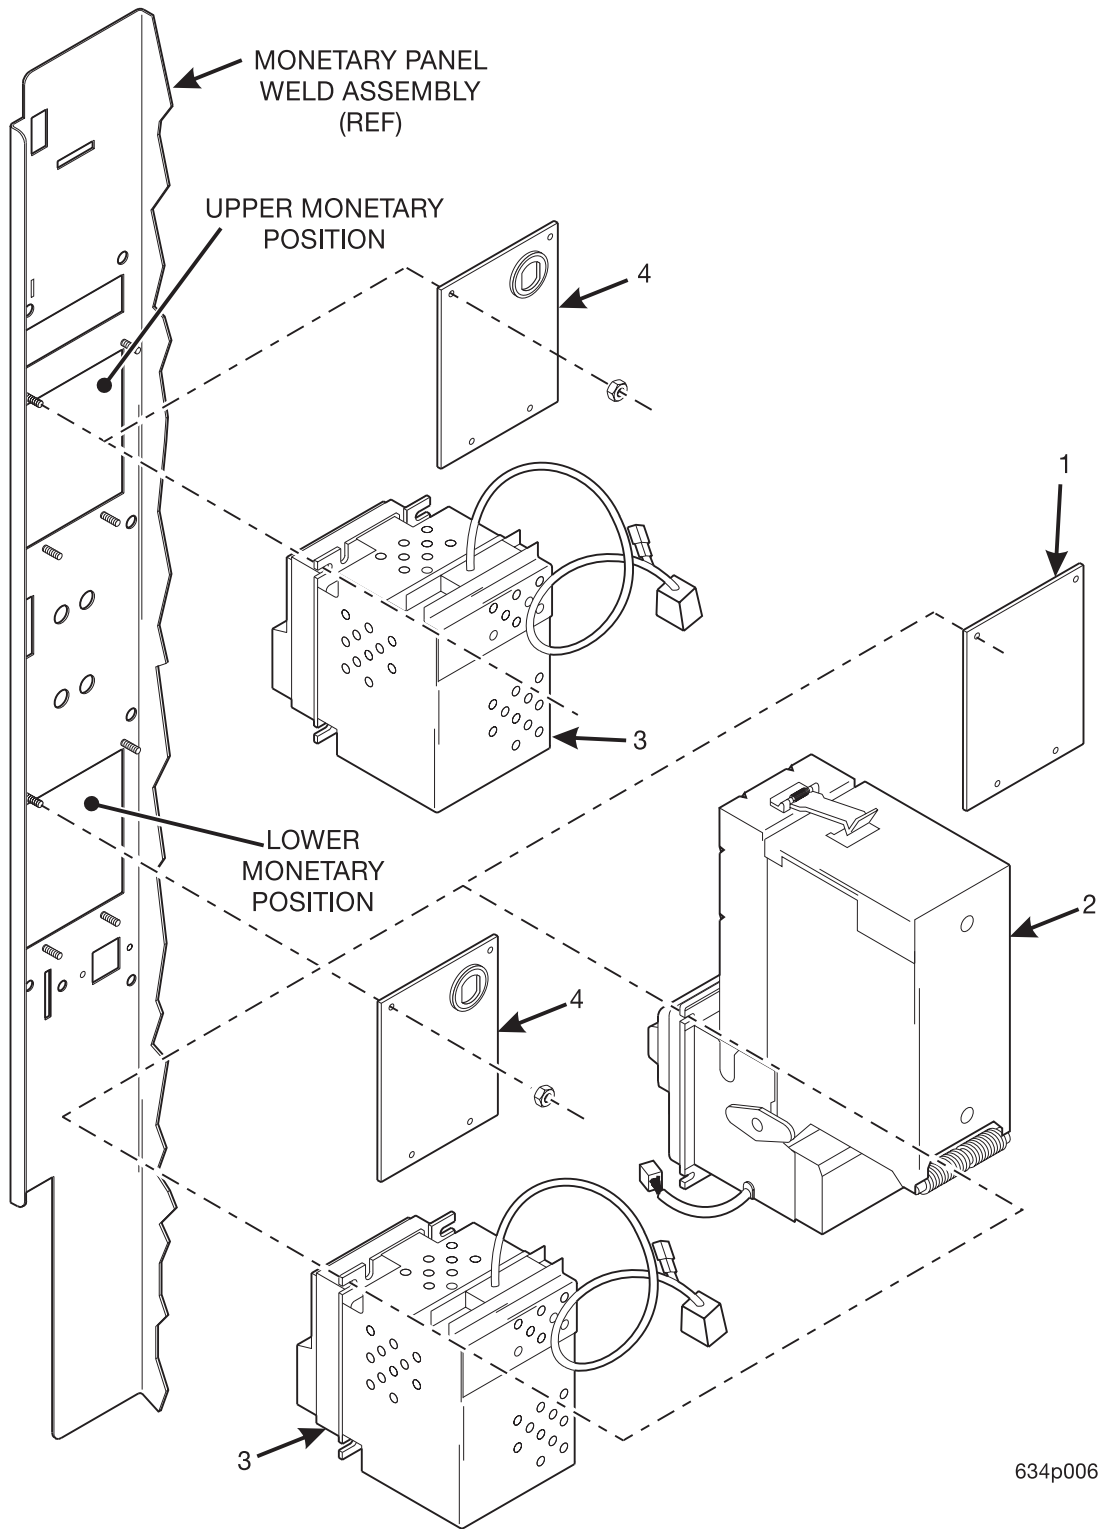

Figure 25. Monetary Inserts - Lower Position

EuroDrink Parts Manual

Figure 26. Card Reader and Bill Validator Options

EuroDrink Parts Manual

TABLE 26. CARD READER AND BILL VALIDATOR OPTIONS

INDEX	PART NUMBER	DESCRIPTION	QTY
1	1575053	PLATE - NO VALIDATOR	-
2	-	BILL VALIDATOR (SEE TABLES 26A, 26B, 26C)	OPT
3	-	DEBIT CARD READER (TABLE 26D)	OPT
4	-	INSTRUCTION INSERT BACKING PLATE	0, 1, 2*