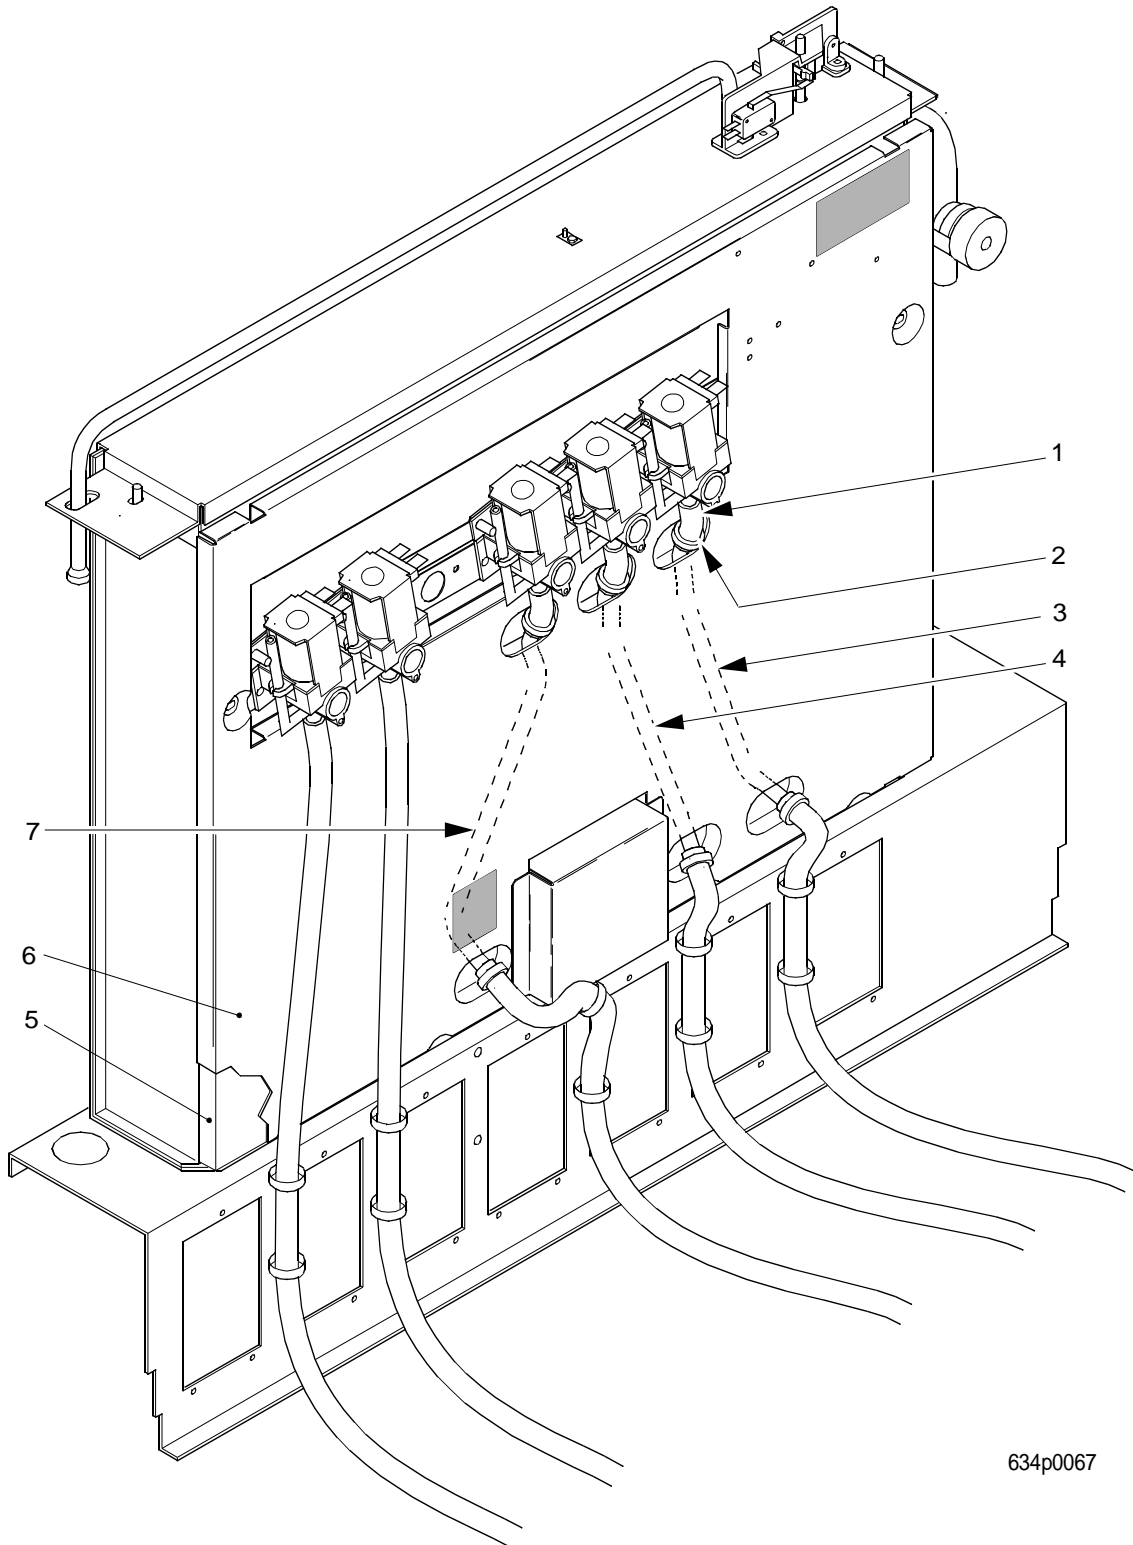

TABLE 35. HOT WATER TANK ASSEMBLY - PART 2 (ADDITIONAL COMPONENTS FOR NESTLE OPTIONS)

EuroDrink Parts Manual

Figure 35. Hot Water Tank Assembly - Part 2 (Additional Components for Nestle Options)

EuroDrink Parts Manual

TABLE 35. HOT WATER TANK ASSEMBLY - PART 2 (ADDITIONAL COMPONENTS FOR NESTLE OPTIONS)

INDEX	PART NUMBER	DESCRIPTION	QTY
1	6367032	TUBE-TOP-2.25"LG.	3
2	6367031	CLAMP-TUBE	3
3	6367027	TUBE-RIGHT-COVER-FRONT-NESTLE	1
4	6367028	TUBE-MIDDLE-COVER-FRONT-NESTLE	1
5	6367025	INSULATION-BOTTOM-H.W.T.	REF
6	6367030	COVER-FRONT-WATER TANK-NESTLE	REF
7	6367029	TUBE-LEFT-COVER-FRONT-NESTLE	1