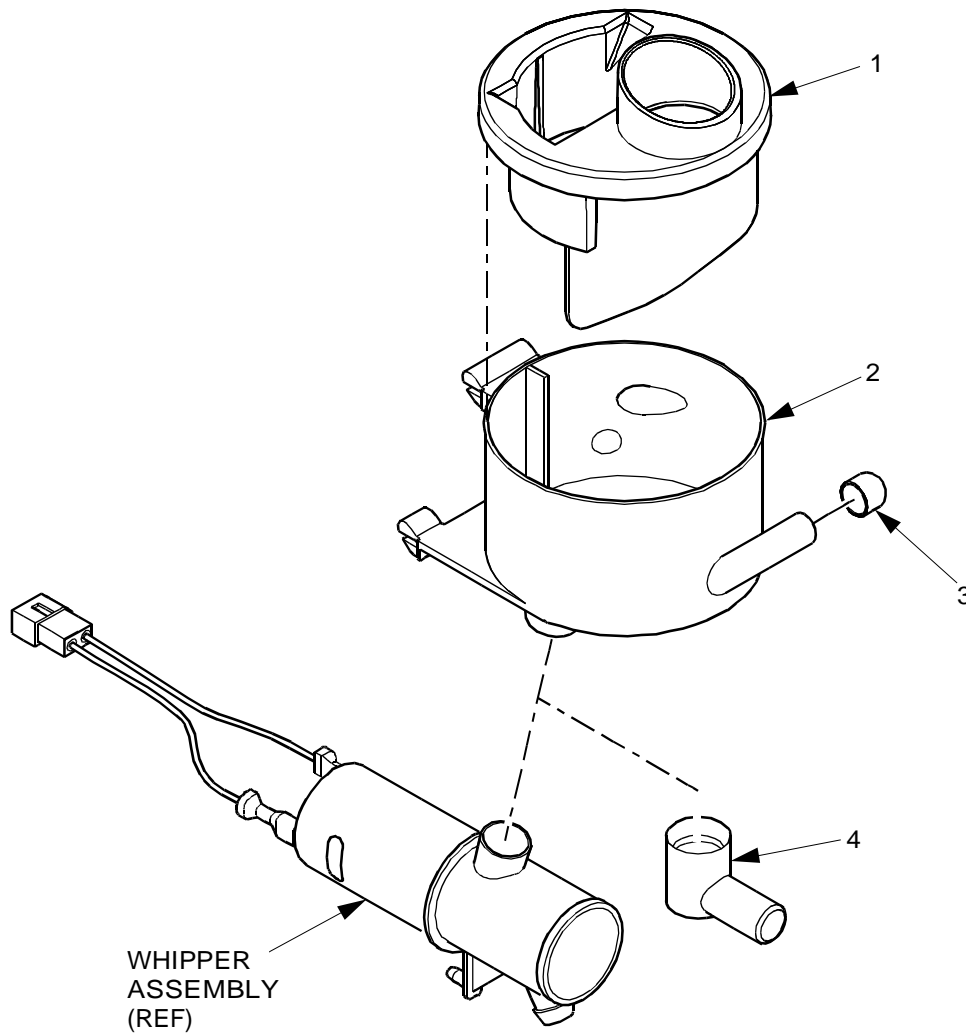

EuroDrink Parts Manual

TABLE 70. MIXING BOWL AND WHIPPER POSITIONS

POSITION	PRODUCT	IS WHIPPER PRESENT?	MIXING BOWL ASSEMBLY	WHIPPER ASSEMBLIES			
				115 V		230 V	
				STANDARD 6237195	NESTLE 6367037	STANDARD 633708	NESTLE 6367020
1	COFFEE, DECAF, TEA	NO	6337076	-	-	-	-
2	COFFEE, DECAF, TEA	NO	6337076	-	-	-	-
3	FD COFFEE, FD DECAF, FD TEA	YES	6337078	6237195	-	6337081	-
		NO	6337079	-	-	-	-
4	CONDIMENTS	YES	6337079	6237195	6367037	6337081	6367020
5	SOUP	YES	6337078	6237195	-	6337081	-
		NO	6337076	-	-	-	-
6	CHOCOLATE	YES	6337078	6237155	-	6337081	-

EuroDrink Parts Manual

634p0078

Figure 71. Mixing Bowl Assemblies