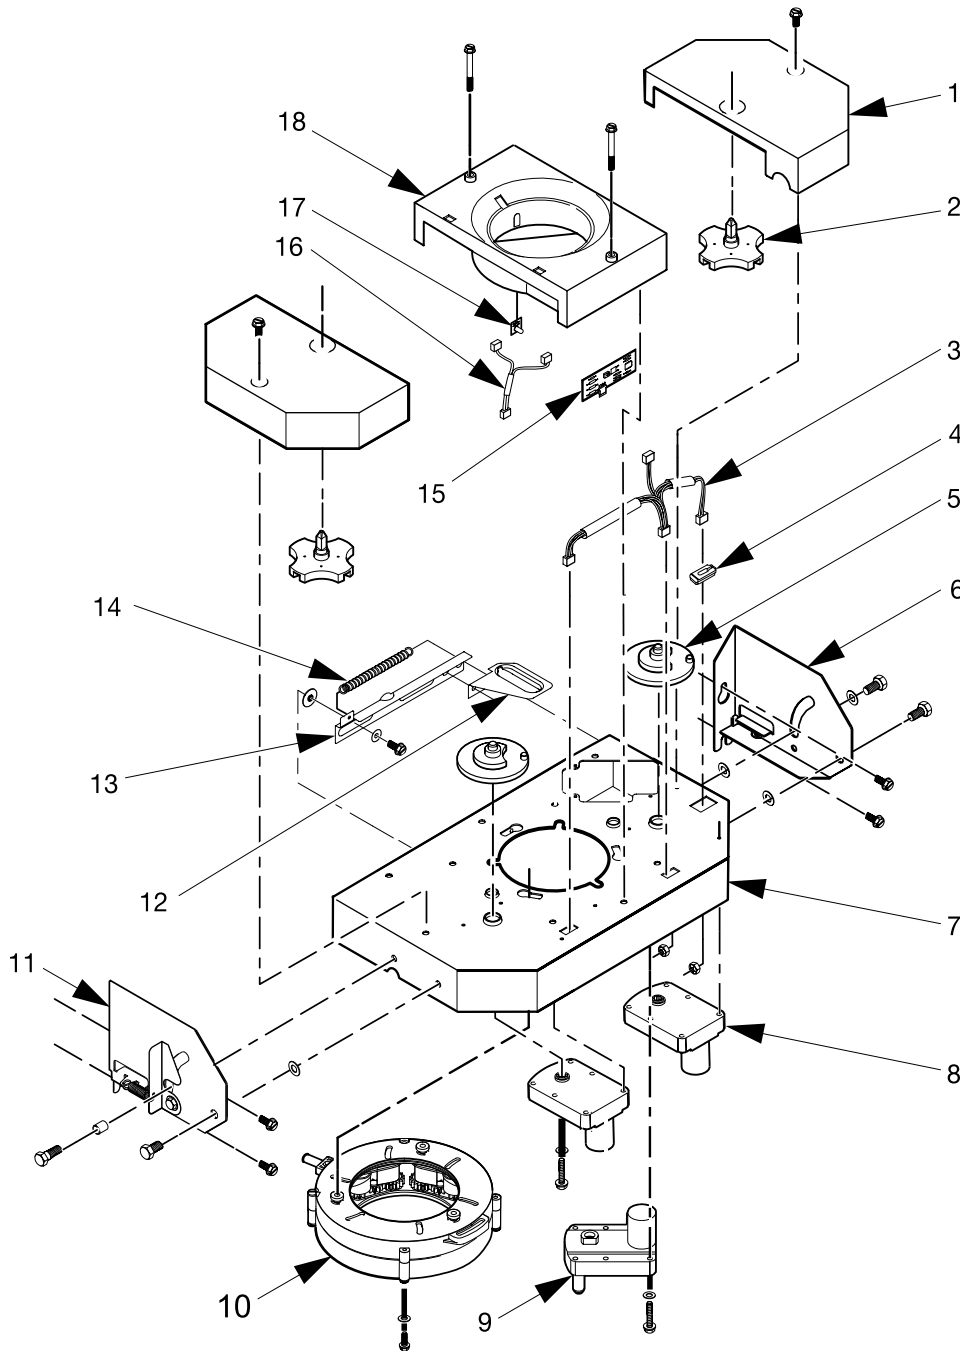

EuroDrink Parts Manual

639p0012

Figure 17. Mechanism Assembly

EuroDrink Parts Manual

TABLE 17. MECHANISM ASSEMBLY

INDEX	PART NUMBER	DESCRIPTION	QTY.
-	6263001	MECHANISM ASSY - 7 COLUMN	1
1	6233010	COVER - END	2
2	6233013	DRIVER - GENEVA	2
3	6269013	HARNESS - CUP MECHANISM	1
4	6233072	GROMMET - STRAIN RELIEF	2
5	6233014	INDEX PLATE - GENEVA	2
6	6233019	BRACKET - MECH.MOUNTING - LEFT (FIGURE 19)	1
7	6263003	PLATE - BASE - 7 COLUMN	1
8	1577038	MOTOR & PC BOARD ASSEMBLY	2
9	6233056	MOTOR & CRANK ARM ASSY	1
10	6333008	CUP RING ASSY - UNIVERSAL	1
11	6233057	MTG BRACKET ASSY - RIGHT (FIGURE 19)	1
12	3283058	CAM	1
13	6233032	ACTUATOR - CUP RING	1
14	4733035	SPRING - CUP RELEASE ARM	1
15	6233105	PCB ASSY - DETECTOR CUP SENSOR	1
16	6233106	NARNESS - CUP DETECTOR/LED JUMPER	1
17	6233107	PCB ASSY - DETECTOR CUP SENSOR	1
18	6233012	COVER - CENTER	1

EuroDrink Parts Manual

Figure 18. Cup Ring Assembly

EuroDrink Parts Manual

TABLE 18. CUP RING ASSEMBLY

INDEX	PART NUMBER	DESCRIPTION	QTY.
-	6333008	CUP RING ASSEMBLY - UNIVERSAL	REF
1	3143011	NUT #8-32 SELF LOCKING	1
2	6332052	SCREW - #8-16 X 1.25 PHS - PLASTITE	4
3	6333004	HOUSING - CUP RING	1
4	6114121	WASHER ROLLER	1
5	6333011	ADJUSTER RING - INTERNAL	1
6	3143009	SCREW #8-32 X .50 PHS W/LW	1
7	6333007	CAM & GEAR ASSEMBLY	6
8	6333006	RETAINER - CAM	6
9	6333012	CAM - CUP - UNIVERSAL	6
10	6233126	GEAR - 18 TOOTH	6
11	6233127	GEAR - 10 TOOTH	6
12	6333005	ARM - CAM	6
13	6234628	WASHER - PAPER MECH.	6
14	6333010	GEAR RING - INTERNAL	1
15	6333009	HOUSING - CUP RING	1