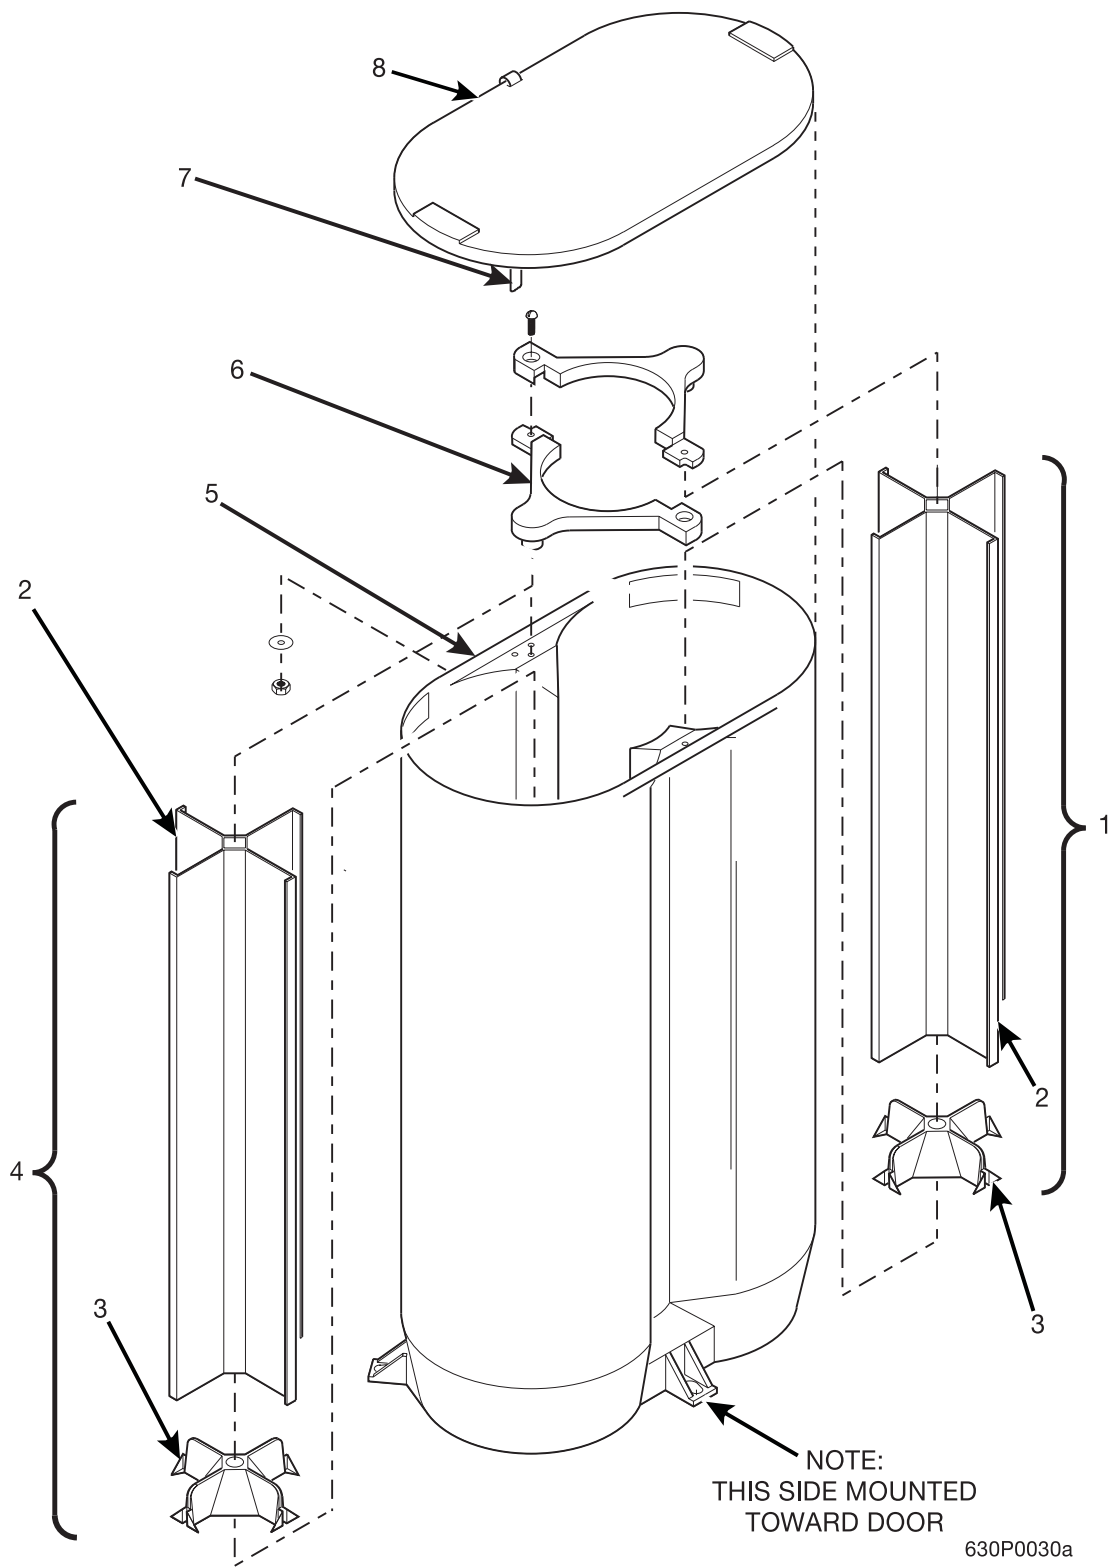

EuroDrink Parts Manual

Figure 16. Turret and Canister Assembly

EuroDrink Parts Manual

TABLE 16. TURRET AND CANISTER ASSEMBLY

INDEX	PART NUMBER	DESCRIPTION	QTY
-	6233102	TURRET AND CANISTER ASSEMBLY - 7 COLUMN	REF
1	6233109	TURRET ASSY 1B (INCLUDES INDEX NUMBERS 2 AND 3)	1
2	6233061	TURRET-CENTER	1
3	6233048	BASE-TURRET	1
4	6233108	TURRET ASSY 1A (INCLUDES INDEX NUMBERS 2 AND 3)	1
5	6233092	CANISTER-CUP-7 COLUMN	1
6	6233030	BEARING-TURRET TOP	2
7	6333003	STRAP-CANISTER	1
8	6233093	LID-CANISTER-7 COLUMN	1