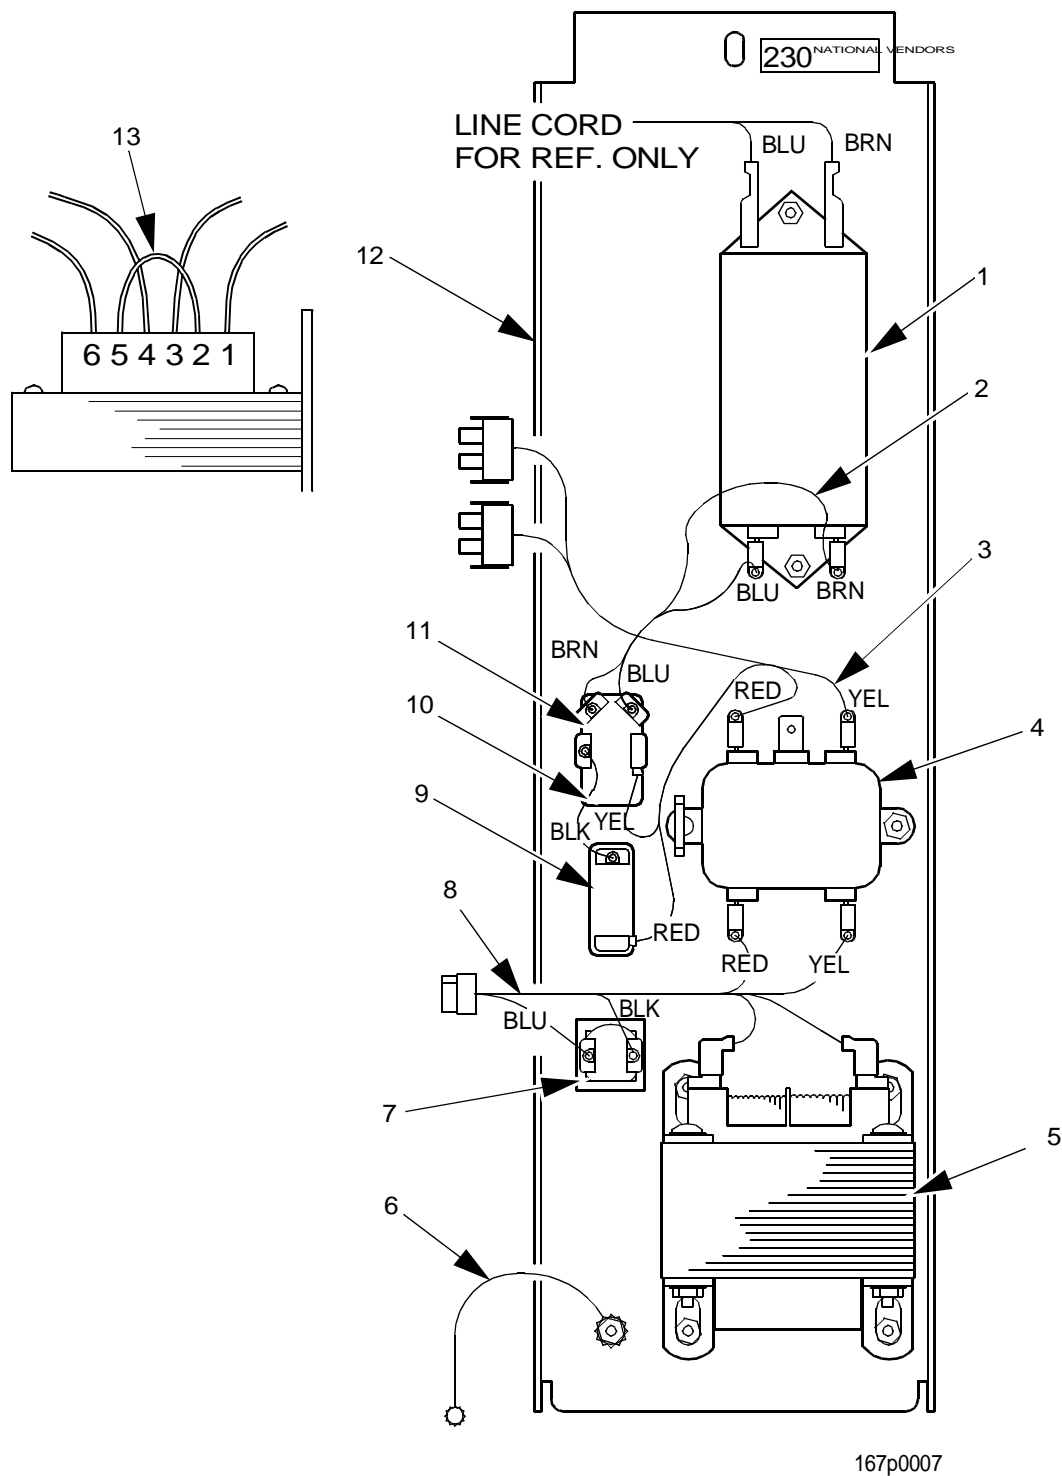

EuroDrink Parts Manual

Figure 40. Power Panel Assembly - 230 V - UK

EuroDrink Parts Manual

TABLE 40. POWER PANEL ASSEMBLY - 230 V - UK

INDEX	PART NUMBER	DESCRIPTION	QTY
-	4521020	POWER PANEL ASSY-U.K.-230V	-
1	9989110	MAIN LINE FILTER	1
2	6849015	JUMPER	1
3	1709000	HARNESS	1
4	9989100	E.M.I. FILTER	1
5	9989046	24V XFMR-DUAL PIR.-.187 TERM.	1
6	9984094	GROUND WIRE	1
7	9989674	BREAKER - 4A	1
8	1709001	HARNESS	1
9	9989672	BREAKER-15A	1
10	1709006	JUMPER	1
11	9984629	SWTICH	1
12	1701025	PLATE-HOUSING-PANEL	1
13	4279001	JUMPER	1