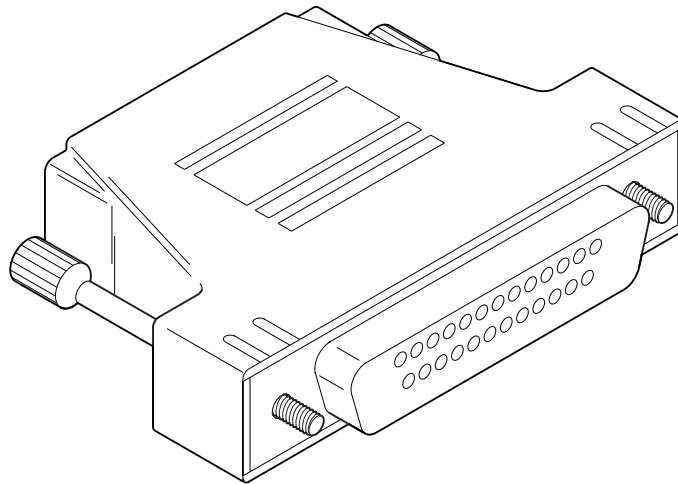

TABLE 104. DEX PRINTER INTERFACE ACCESSORY

INDEX	PART NUMBER	DESCRIPTION	QTY
-	1679056	HARNESS - DEX PRINTER INTERFACE (CONNECT TO CONTR OL- LER PCB AT J36) - NOT SHOWN	OPT.

FEMALE MODULAR ADAPTER

Figure 105. Data Printer Interface Accessory